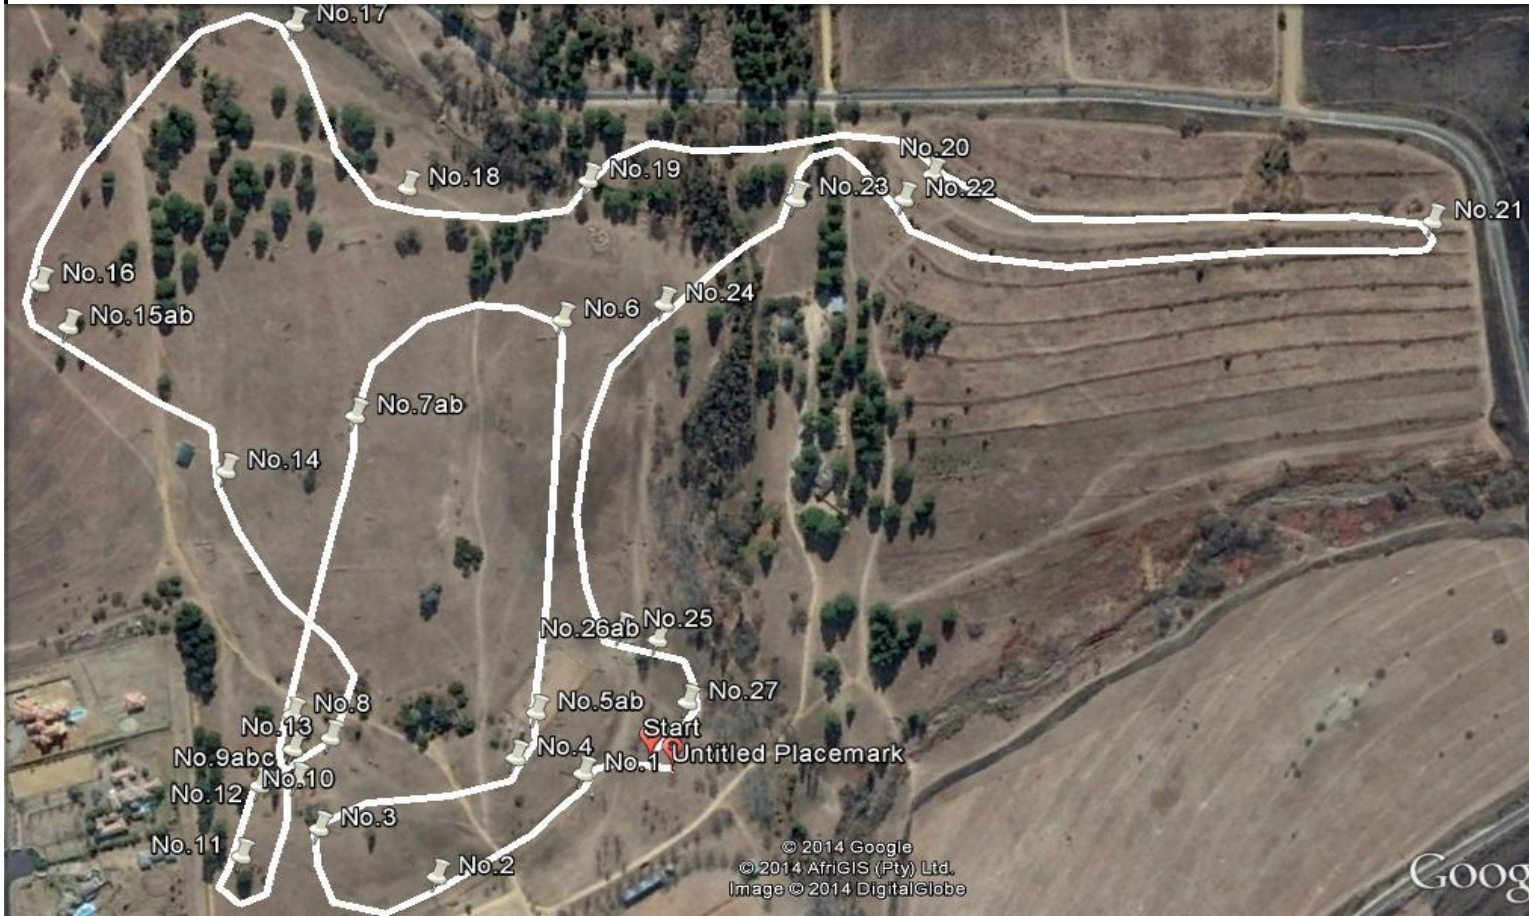

2014 SA CHAMPIONSHIPS - CCN TWO STAR COURSE

1	Welcome Brush
2	Old One Milmac Feeds
3	Escom Oxer
4	Skinny
5ab	Commentators Combo
6	Picnic Table
7ab	Irvines Angles
8	Perseverance Corner
9ab	Steps to Water
10ab	Step to Masks
11	Spinney Turn
12ab	Sage Pastel Liquid Asset
13	Lehle's Corner
14	Ditch To
	Barloworld Equipment
15ab	Broken Bridge
16	Blenheim Brush
17	Portable
18ab	Northern Farm Brushes
19	Ultralloy Ditch
20	Benson's Oxer
21	Stolen Drop
22	Pine Rail
23	Sue's House
24	Cotton Reel
25	Epol Normandy Complex
26ab	Epol Normandy Complex
27	Groenvoer Oxer