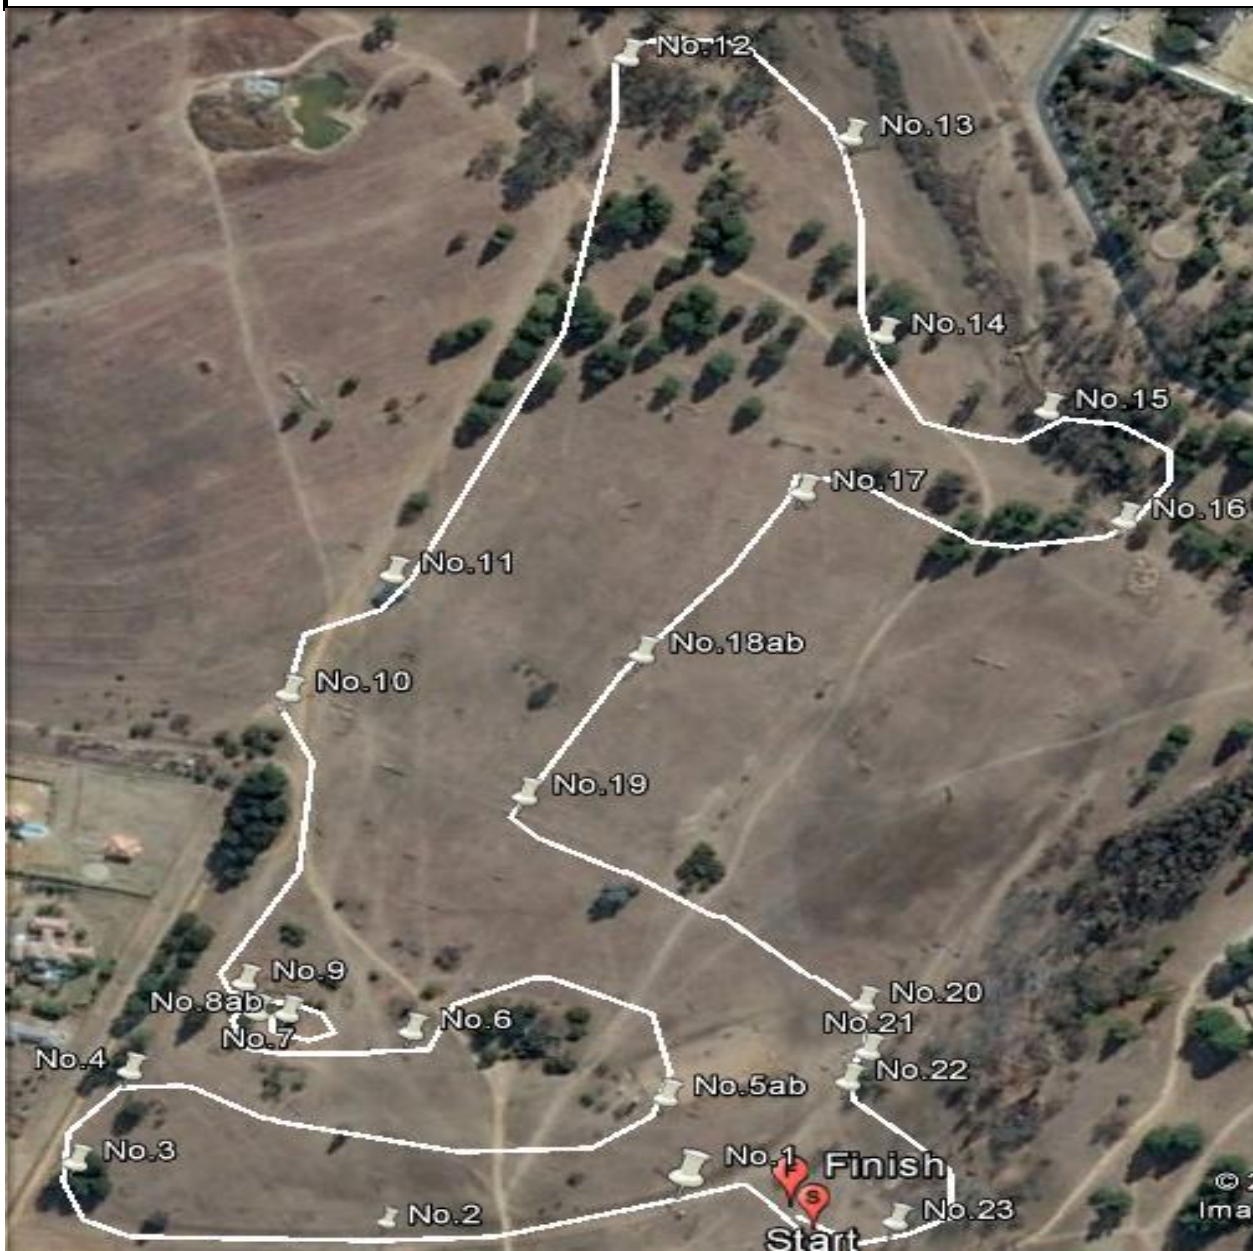

NEW YEAR EVENT 2015 - CNC One Star Course

1	Brush
2	Old One
3	Pimms Spinny
4	Pole Bundle
5ab	Table to Skinny Hole
6	Fire Stack
7	Pole Table
8ab	Out Water to Masks
9	Something New
10	One Star Corner
11	Bags in Barn
12	Old Dairy
13	Picnic Table
14	Wooden Corner
15	Palisade Ditch
16	Next Ditch
17	Cross Parrallel
18ab	French Angles
19	Rock Parrallel
20	Ditch Down
21	Normandy Bank Splash
22	Serpent
23	Clifford's Pipes

NEW YEAR EVENT 2015 - Ev.100 & Ev.90 Courses

Ev.100		Ev.90	
1	Brush	1	Log Oxer
2	Old One	2	Old One
3	Oxer	3	Hume Pipe
4	Eskom Parrellel	4	Eskom Parrellel
5	Holey One	5	Skinny
6	Skinny	6	Tortise Upright
7ab	Corner to Rail	7	Swazi Arrow
8	Cross	8ab	Spread to Tyres
9	Pole Clump	9	Something
10	Picnic Table	10ab	Water Combo
11abc	Water Run	11	Swazi Picnic Table
12	Big Stack	12ab	Barn Combo
13	Hunt Logs	13	Gate
14	Andy's Ditch	14	Hunt Logs
15ab	Rail to Box	15	Ditch again
16	Cheese Corner	16	Cheese Corner
17	Skinny	17	Builders Gate
18	Arch Log	18	Ditch
19	Gum Suprize	19	Water Tank Drop
20	Open Corner	20	Roll Top
21	Bath Tub	21	The Fourseater
22	Normandy Skinny		
23	Rhino Bank		
24	The Four Seater		

NEW YEAR EVENT 2015 - Ev.80 & Ev.70 Courses

Ev.80		Ev.70	
1	Log Rail	1	Welcome Rail
2	Old One	2	Log Stack
3	Pole Stack	3	Straw Bales
4	Bale Upright	4	Old One
5	Hunt Pile	5	Drums
6	Tortise Pole	6	U Log
7	Log Stack	7	Tree Trunk
8	Water Splash	8	Water Rail
9ab	Steps out water	9	Black barrels
10	Slanter	10	Jonny's Gate
11	Oxer	11	Big Sticks
12	Pine Upright	12	Sacks
13	Cheese Wedge	13	Suprize
14	Mushroom Skinny	14ab	Step to Rail
15	Rustic Rails	15ab	Skinny to Log
16	Water Tanks	16	Gate
17	Serpant	17	Pole Stack
18	Bill's Pipes	18	Bill's Pipes