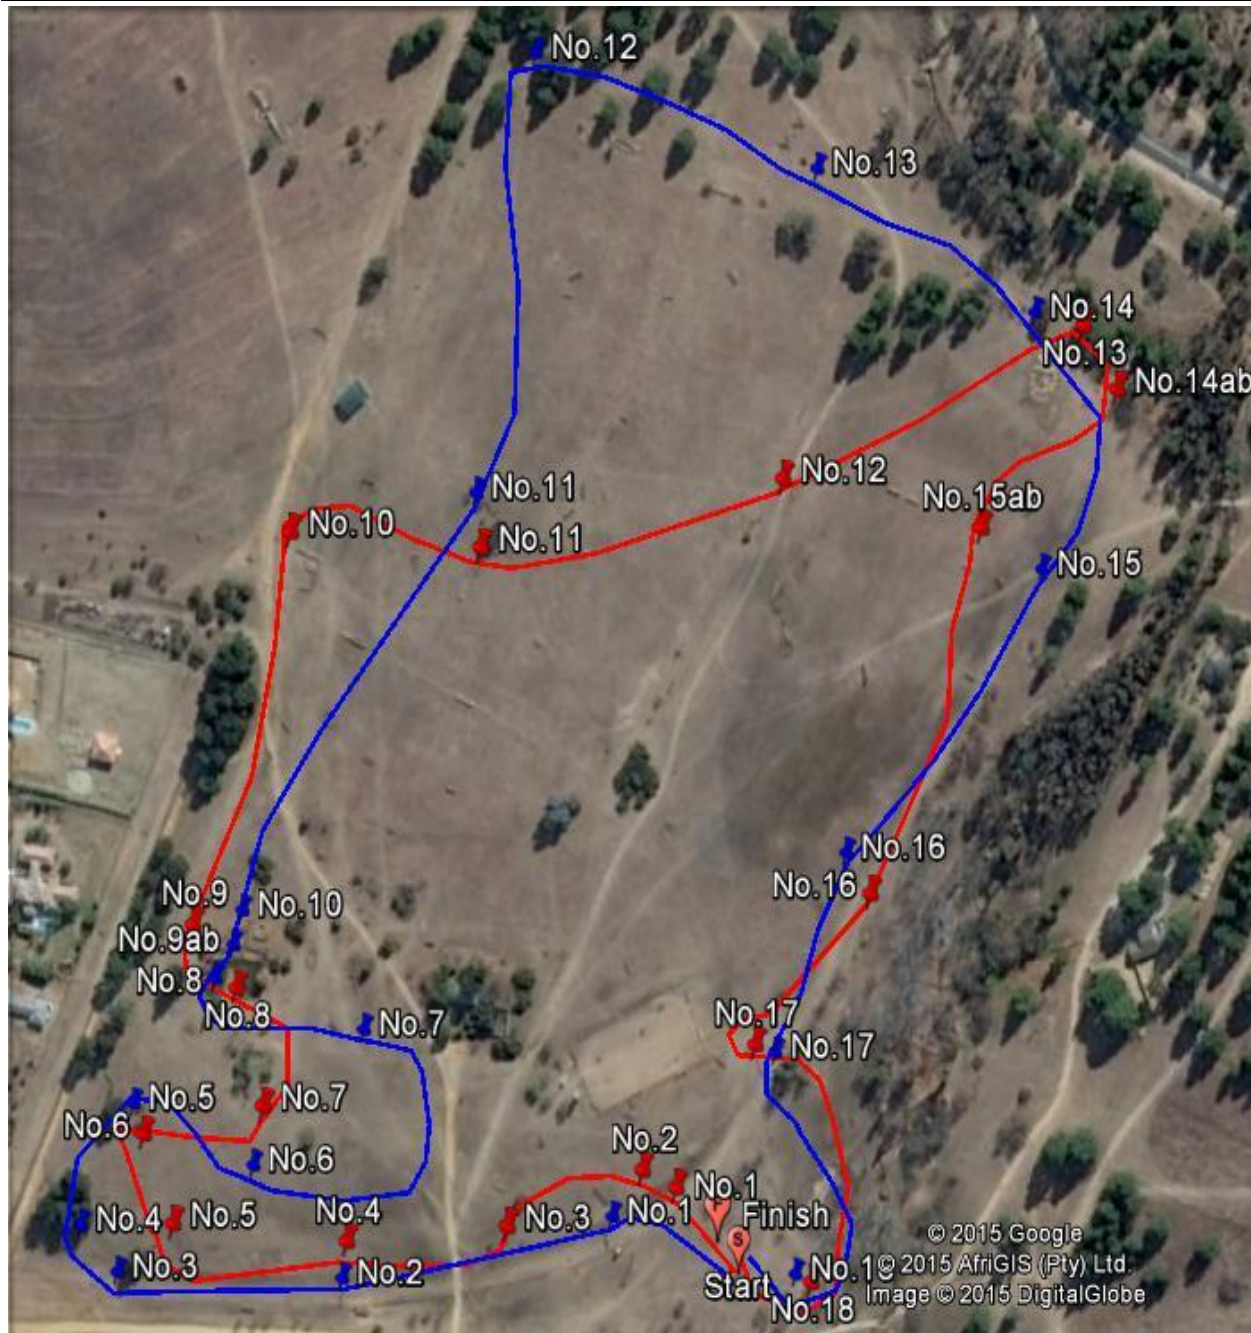

NEW YEAR EVENT 2015 - CNC One Star Course

1	Brush
2	Old One
3	Pimms Spinny
4	Pole Bundle
5ab	Table to Skinny Hole
6	Fire Stack
7	Pole Table
8ab	Out Water to Masks
9	Something New
10	One Star Corner
11	Bags in Barn
12	Old Dairy
13	Picnic Table
14	Wooden Corner
15	Palisade Ditch
16	Next Ditch
17	Cross Parrallel
18ab	French Angles
19	Rock Parrallel
20	Ditch Down
21	Normandy Bank Splash
22	Serpent
23	Clifford's Pipes

NEW YEAR EVENT 2015 - Ev.100 & Ev.90 Courses

Ev.100		Ev.90	
1	Brush	1	Log Oxer
2	Old One	2	Old One
3	Oxer	3	Hume Pipe
4	Eskom Parrellel	4	Eskom Parrellel
5	Holey One	5	Skinny
6	Skinny	6	Tortise Upright
7ab	Corner to Rail	7	Swazi Arrow
8	Cross	8ab	Spread to Tyres
9	Pole Clump	9	Something
10	Picnic Table	10ab	Water Combo
11abc	Water Run	11	Swazi Picnic Table
12	Big Stack	12ab	Barn Combo
13	Hunt Logs	13	Gate
14	Andy's Ditch	14	Hunt Logs
15ab	Rail to Box	15	Ditch again
16	Cheese Corner	16	Cheese Corner
17	Skinny	17	Builders Gate
18	Arch Log	18	Ditch
19	Gum Suprize	19	Water Tank Drop
20	Open Corner	20	Roll Top
21	Bath Tub	21	The Fourseater
22	Normandy Skinny		
23	Rhino Bank		
24	The Four Seater		

NEW YEAR EVENT 2015 - Ev.80 & Ev.70 Courses

Ev.80		Ev.70	
1	Log Rail	1	Welcome Rail
2	Old One	2	Log Stack
3	Pole Stack	3	Straw Bales
4	Bale Upright	4	Old One
5	Hunt Pile	5	Drums
6	Tortise Pole	6	U Log
7	Log Stack	7	Tree Trunk
8	Water Splash	8	Water Rail
9ab	Steps out water	9	Black barrels
10	Slanter	10	Jonny's Gate
11	Oxer	11	Big Sticks
12	Pine Upright	12	Sacks
13	Cheese Wedge	13	Suprize
14	Mushroom Skinny	14ab	Step to Rail
15	Rustic Rails	15ab	Skinny to Log
16	Water Tanks	16	Gate
17	Serpant	17	Pole Stack
18	Bill's Pipes	18	Bill's Pipes