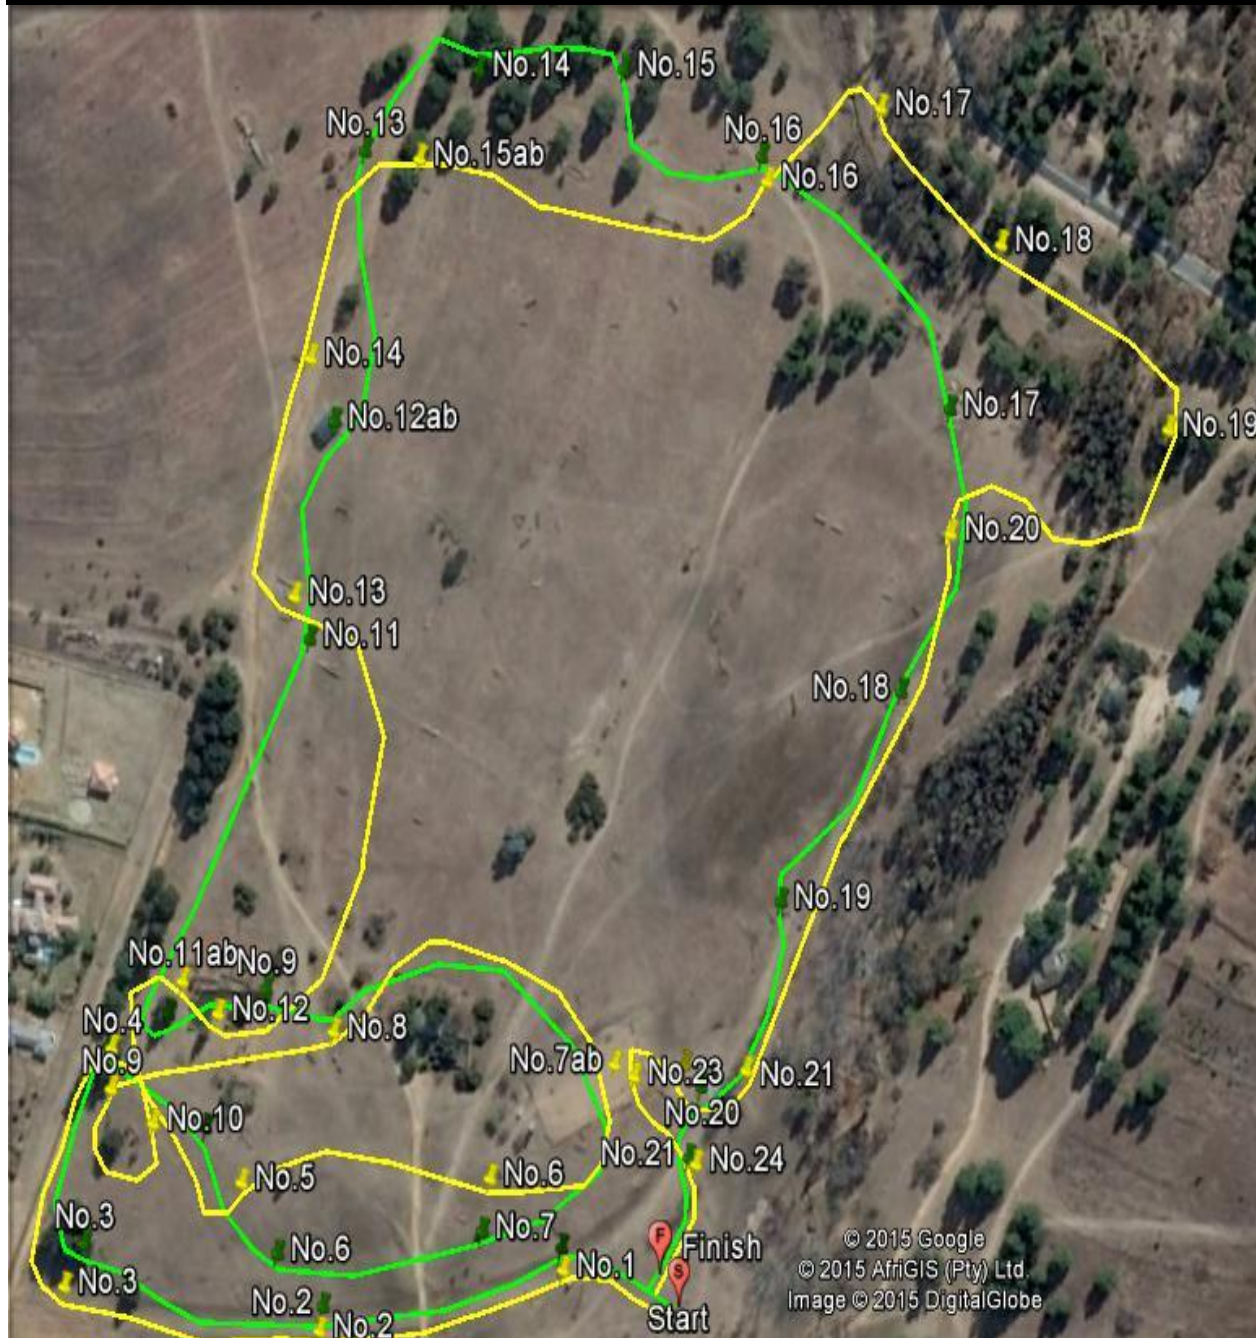

NEW YEAR EVENT 2015 - CNC One Star Course

1	Brush
2	Old One
3	Pimms Spinny
4	Pole Bundle
5ab	Table to Skinny Hole
6	Fire Stack
7	Pole Table
8ab	Out Water to Masks
9	Something New
10	One Star Corner
11	Bags in Barn
12	Old Dairy
13	Picnic Table
14	Wooden Corner
15	Palisade Ditch
16	Next Ditch
17	Cross Parrallel
18ab	French Angles
19	Rock Parrallel
20	Ditch Down
21	Normandy Bank Splash
22	Serpent
23	Clifford's Pipes

NEW YEAR EVENT 2015 - Ev.100 & Ev.90 Courses

Ev.100		Ev.90	
1	Brush	1	Log Oxer
2	Old One	2	Old One
3	Oxer	3	Hume Pipe
4	Eskom Parrellel	4	Eskom Parrellel
5	Holey One	5	Skinny
6	Skinny	6	Tortise Upright
7ab	Corner to Rail	7	Swazi Arrow
8	Cross	8ab	Spread to Tyres
9	Pole Clump	9	Something
10	Picnic Table	10ab	Water Combo
11abc	Water Run	11	Swazi Picnic Table
12	Big Stack	12ab	Barn Combo
13	Hunt Logs	13	Gate
14	Andy's Ditch	14	Hunt Logs
15ab	Rail to Box	15	Ditch again
16	Cheese Corner	16	Cheese Corner
17	Skinny	17	Builders Gate
18	Arch Log	18	Ditch
19	Gum Suprize	19	Water Tank Drop
20	Open Corner	20	Roll Top
21	Bath Tub	21	The Fourseater
22	Normandy Skinny		
23	Rhino Bank		
24	The Four Seater		

NEW YEAR EVENT 2015 - Ev.80 & Ev.70 Courses

Ev.80		Ev.70	
1	Log Rail	1	Welcome Rail
2	Old One	2	Log Stack
3	Pole Stack	3	Straw Bales
4	Bale Upright	4	Old One
5	Hunt Pile	5	Drums
6	Tortise Pole	6	U Log
7	Log Stack	7	Tree Trunk
8	Water Splash	8	Water Rail
9ab	Steps out water	9	Black barrels
10	Slanter	10	Jonny's Gate
11	Oxer	11	Big Sticks
12	Pine Upright	12	Sacks
13	Cheese Wedge	13	Suprize
14	Mushroom Skinny	14ab	Step to Rail
15	Rustic Rails	15ab	Skinny to Log
16	Water Tanks	16	Gate
17	Serpant	17	Pole Stack
18	Bill's Pipes	18	Bill's Pipes