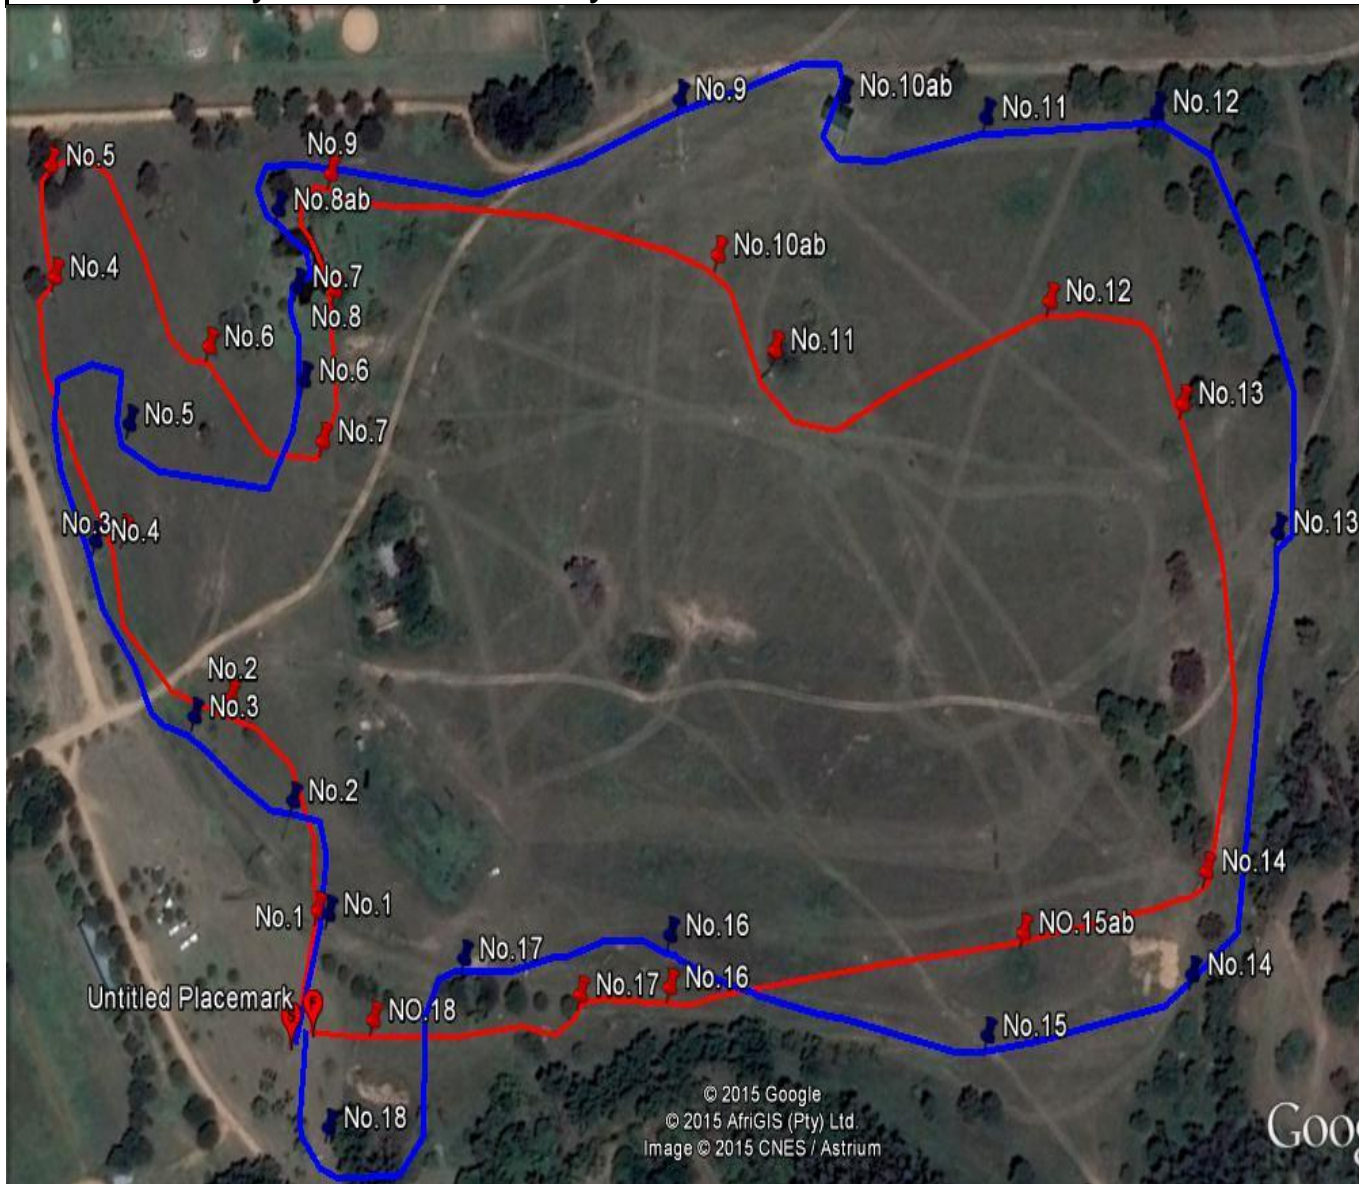

ICB One Day Event - February 2015 - Ev.80 & Ev.70 Courses

Ev.80	
1	Welcome Rail Plus
2	Logs & Pots
3	Skinny Bags
4	Old One
5	Tortoises
6	Log Heap
7	Next Water
8ab	Out of Water
9	Jonny's Gate
10ab	Barn Drop
11	Corner
12	Simon's Rail
13	Tyre
14	Sacks
15	Frogs Nest
16	Dead Trees
17	Serpant
18	Hume Pipe
EV.70	
1	Welcome Rail
2	Log Pile
3	Old One
4	Bales
5	Pimms Spinney
6	Log
7	Tyres & Pipes
8	Logs at Water
9	Black Drums
10ab	Hunt Combo
11	Big Sticks
12	Palisade
13	Old Geyser's Oxer
14	Mushroom Skinny
15ab	Short Log Long Log
16	Gate
17	Drop
18	Final Oxer