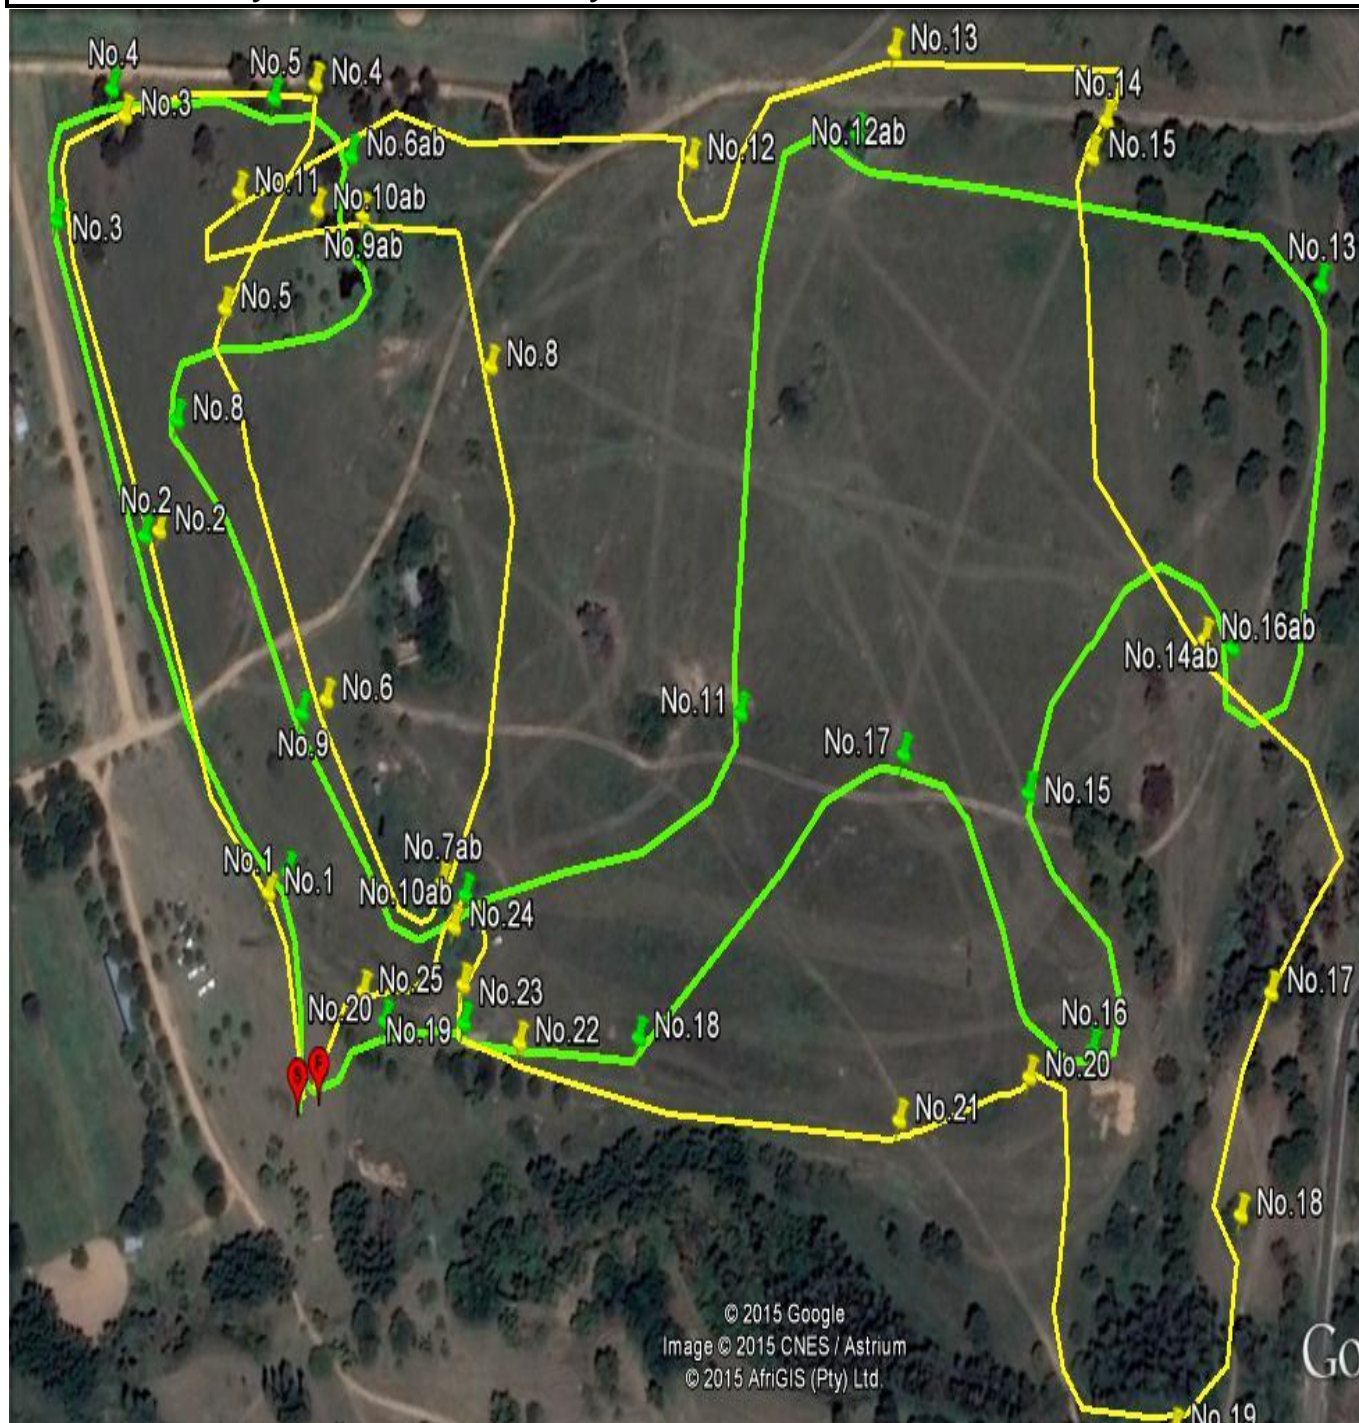

## Ev.100

|      |                    |
|------|--------------------|
| 1    | Brush              |
| 2    | Old One            |
| 3    | Pimms Spinney      |
| 4    | Eskom Parrallel    |
| 5    | Holey Log          |
| 6    | Swazi Arrowhead    |
| 7ab  | Sloper Combo       |
| 8    | Portable           |
| *9ab | Water Splash Steps |
| 10ab | Step to Masks      |
| 11   | Picnic Table       |
| 12   | Hunt Oxer          |
| 13   | Andy's Ditch       |
| 14   | Angled Uprights    |
| 15   | Angled Uprights    |
| 16ab | Rail to Cheese     |
| 17   | Arched Log         |
| 18   | Tree Skinny        |
| 19   | Gum Oxer           |
| 20   | Open Corner        |
| 21   | Ditch              |
| 22   | Bath Tub           |
| 23   | Normandy Skinny    |
| 24   | Rhino Bank         |
| 25   | Ruths              |
| *    | Black flag option  |