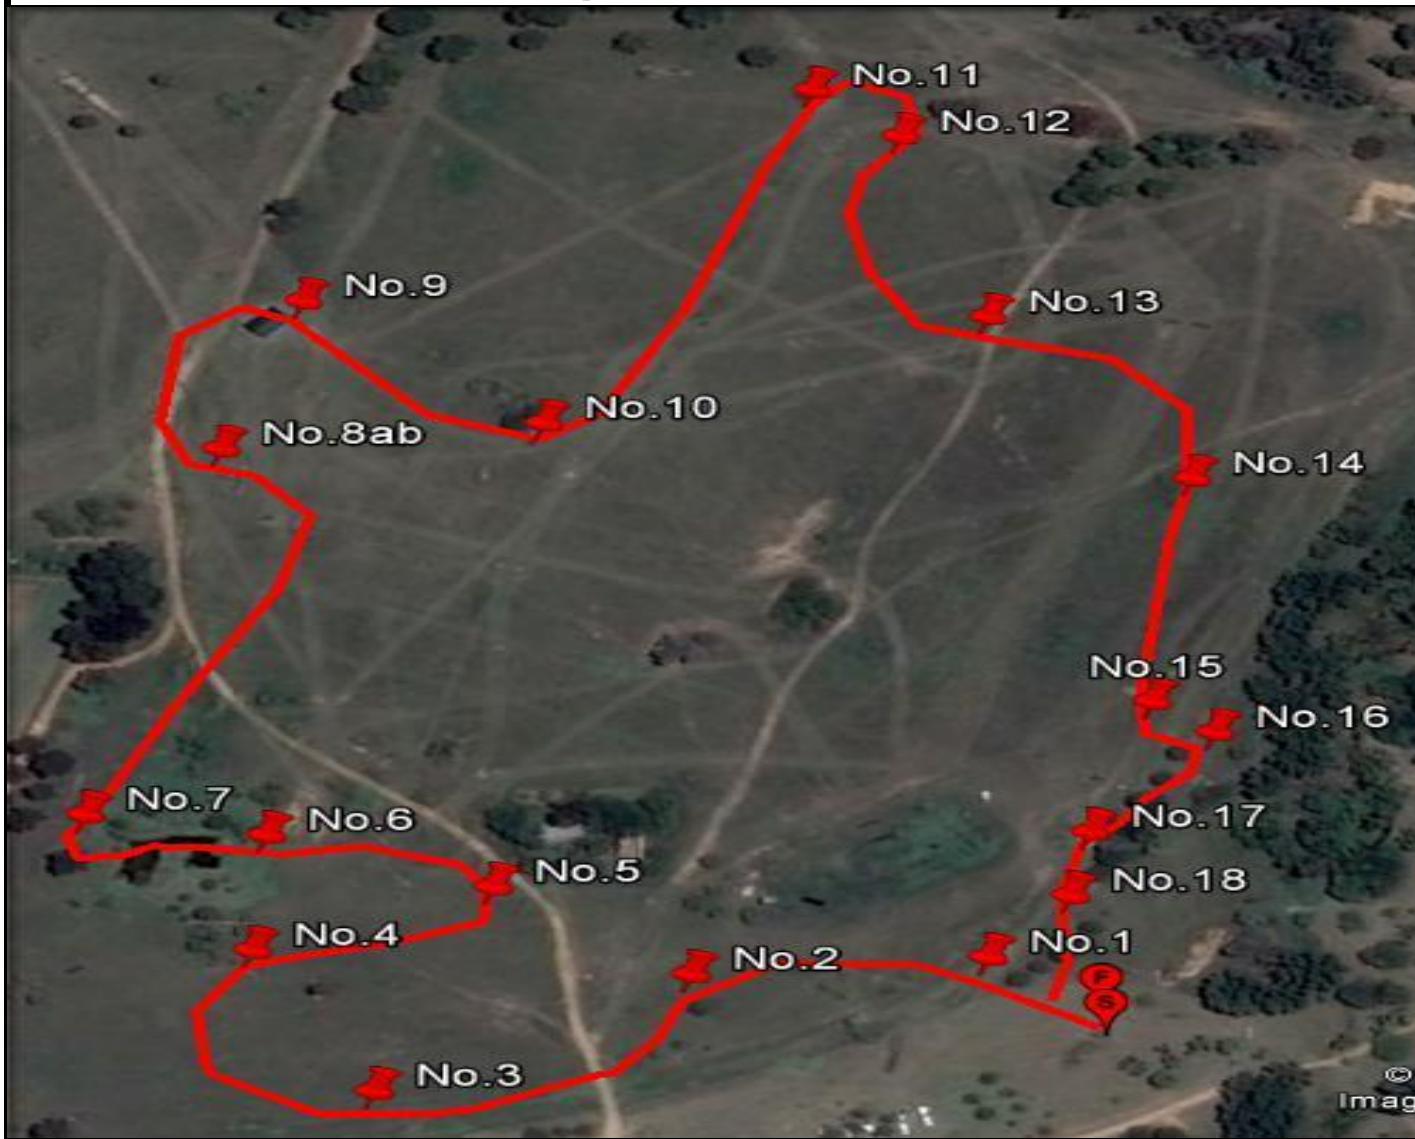

# ICB 90's Champs - March 2015

Ev.90	
1	Pipe
2	Vodacom Log
3ab	Loo to Rail
4	Normandy Splash
5	Black Oxer
6ab	Log Angle
7	Pine Tree Corner
8	Tyres
9	Picnic Table
10	Bag Rail
11	Owl Hall
12	George's View
13	George's View
14ab	Barn
15	Ditch Palisade
16	Cross Oxer
17	Ruth's Hippo
18ab	Steps to Oxer
19	Pimm's Spinney
20	Tortoises
21	Last Jump

## Ev.80

1	Long Log
2	Rotten Row
3	Old One
4	Tortoises
5	Skinny
6ab	Into Water
7abc	Steps & Rail
8	Jonny's Gate
9ab	Barn Complex
10	Oxer
11	Gate
12	Trekahner
13	Sloping Table
14	Ancient Log
15	Water Tanks
16	Tyres
17	Normandy Log
18	Bill's pipes

## EV.70

1	Long Log
2	By the Bush
3	Old One
4	Fallen Log
5	Tyres & Pipes
6	Water Log pile
7	Long Logs
8ab	Wall & Ditch
9	Barn
10	Black Stack
11	Palisade
12	New Cross
13	Ancient Log
14	Pipes
15	Gate
16	Drop Logs
17	Normandy
18	Last Fence