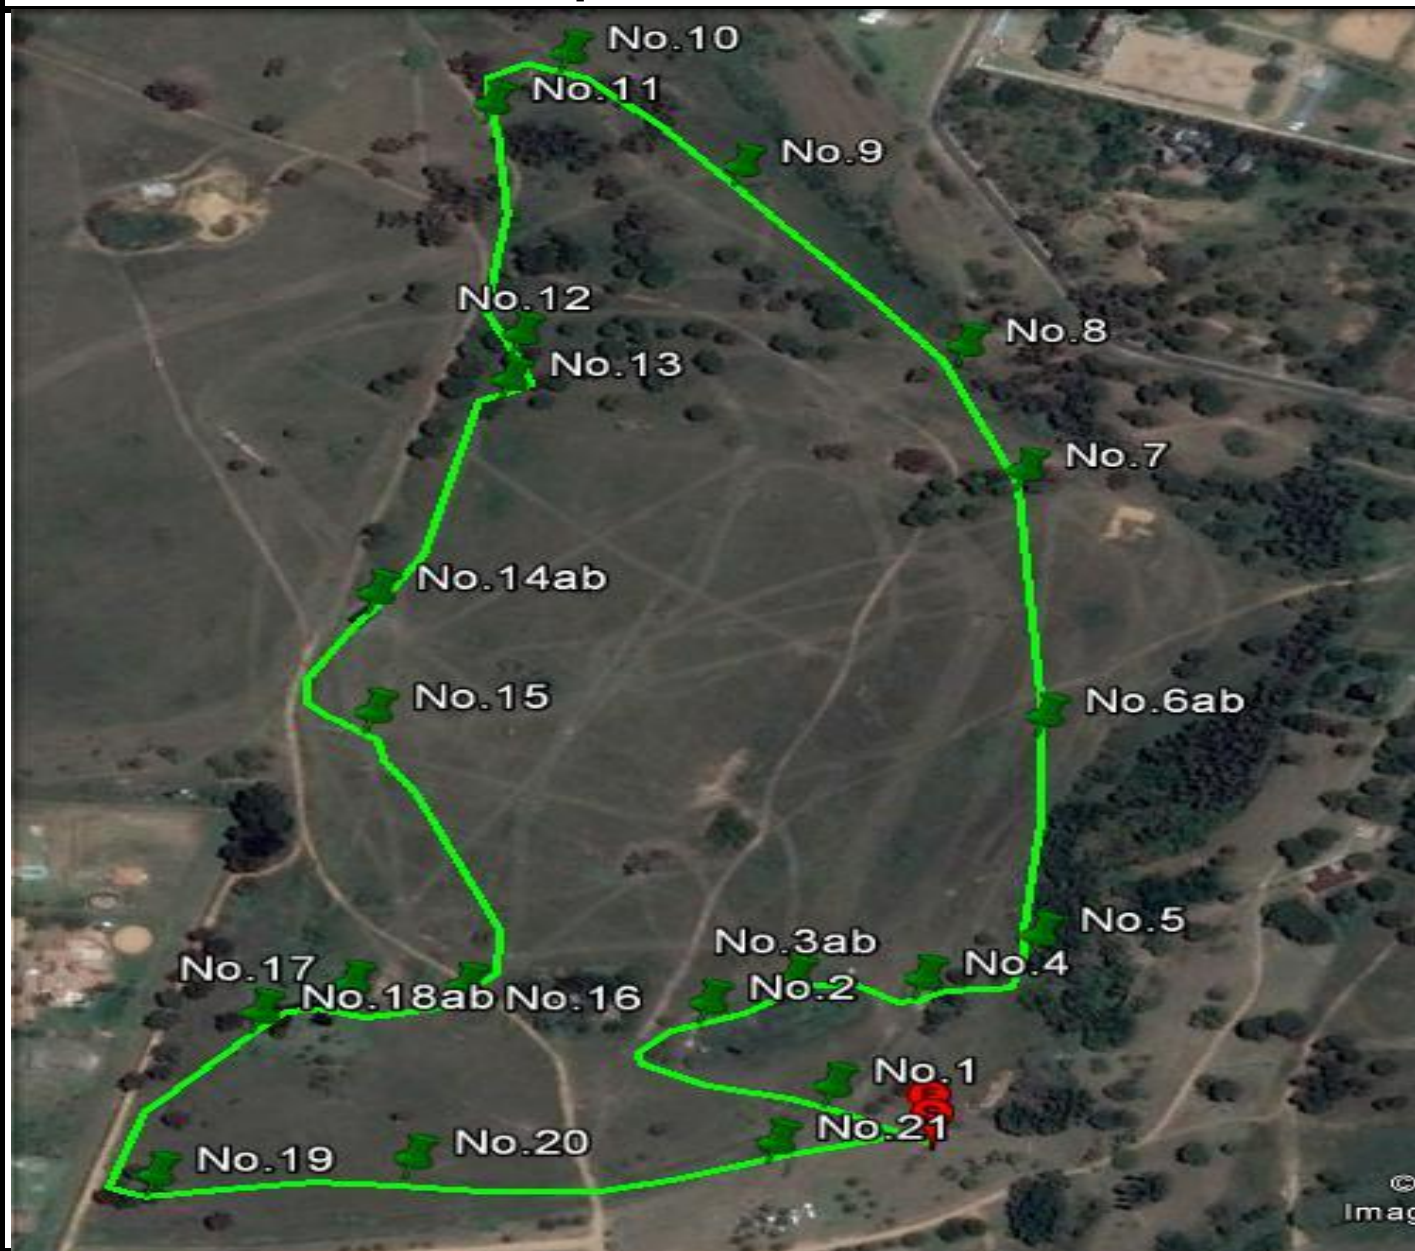

# ICB 90's Champs - March 2015

Ev.90	
1	Pipe
2	Vodacom Log
3ab	Loo to Rail
4	Normandy Splash
5	Black Oxer
6ab	Log Angle
7	Pine Tree Corner
8	Tyres
9	Picnic Table
10	Bag Rail
11	Owl Hall
12	George's View
13	George's View
14ab	Barn
15	Ditch Palisade
16	Cross Oxer
17	Ruth's Hippo
18ab	Steps to Oxer
19	Pimm's Spinney
20	Tortoises
21	Last Jump

## Ev.80

1	Long Log
2	Rotten Row
3	Old One
4	Tortoises
5	Skinny
6ab	Into Water
7abc	Steps & Rail
8	Jonny's Gate
9ab	Barn Complex
10	Oxer
11	Gate
12	Trekahner
13	Sloping Table
14	Ancient Log
15	Water Tanks
16	Tyres
17	Normandy Log
18	Bill's pipes

## EV.70

1	Long Log
2	By the Bush
3	Old One
4	Fallen Log
5	Tyres & Pipes
6	Water Log pile
7	Long Logs
8ab	Wall & Ditch
9	Barn
10	Black Stack
11	Palisade
12	New Cross
13	Ancient Log
14	Pipes
15	Gate
16	Drop Logs
17	Normandy
18	Last Fence