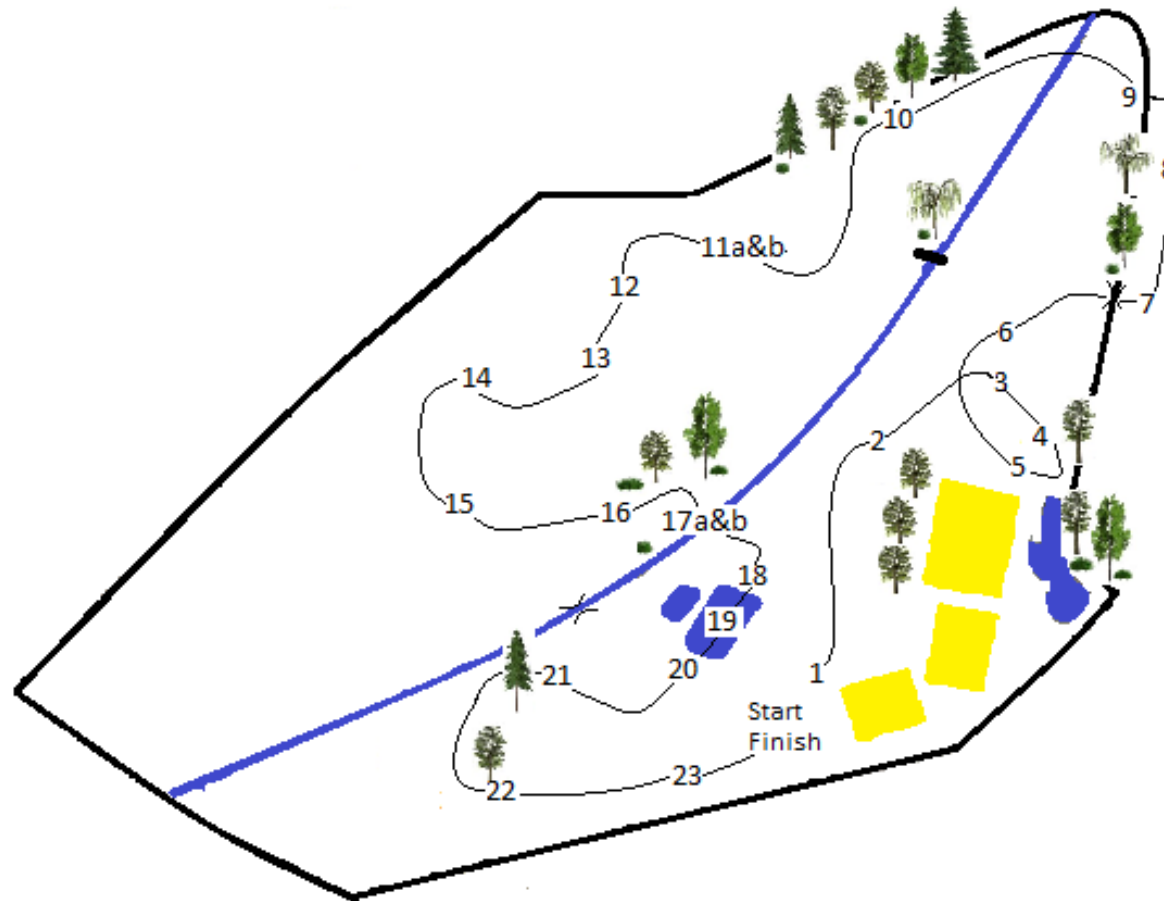

**CNC\* Cross Country Course – Northern Farm 2015- Black on White Numbers**

**Fence Legend**

1. White Rails
2. Sheep Feeder
3. Roller
4. Water trough
5. Steps down
6. Arniston Cottage
7. Brush Wedge
8. Log
9. Keyhole
10. Roller Brush
- 11 a&b. Offset brushes
12. Hedge Rail
13. Brush Palisade
14. Corner
15. Parallel
16. Green Wagon
- 17 a&b. Billy Goat's gruff
18. Triple Bar
19. Croc
20. Skinny out
21. Table
22. Treepile
23. Barn