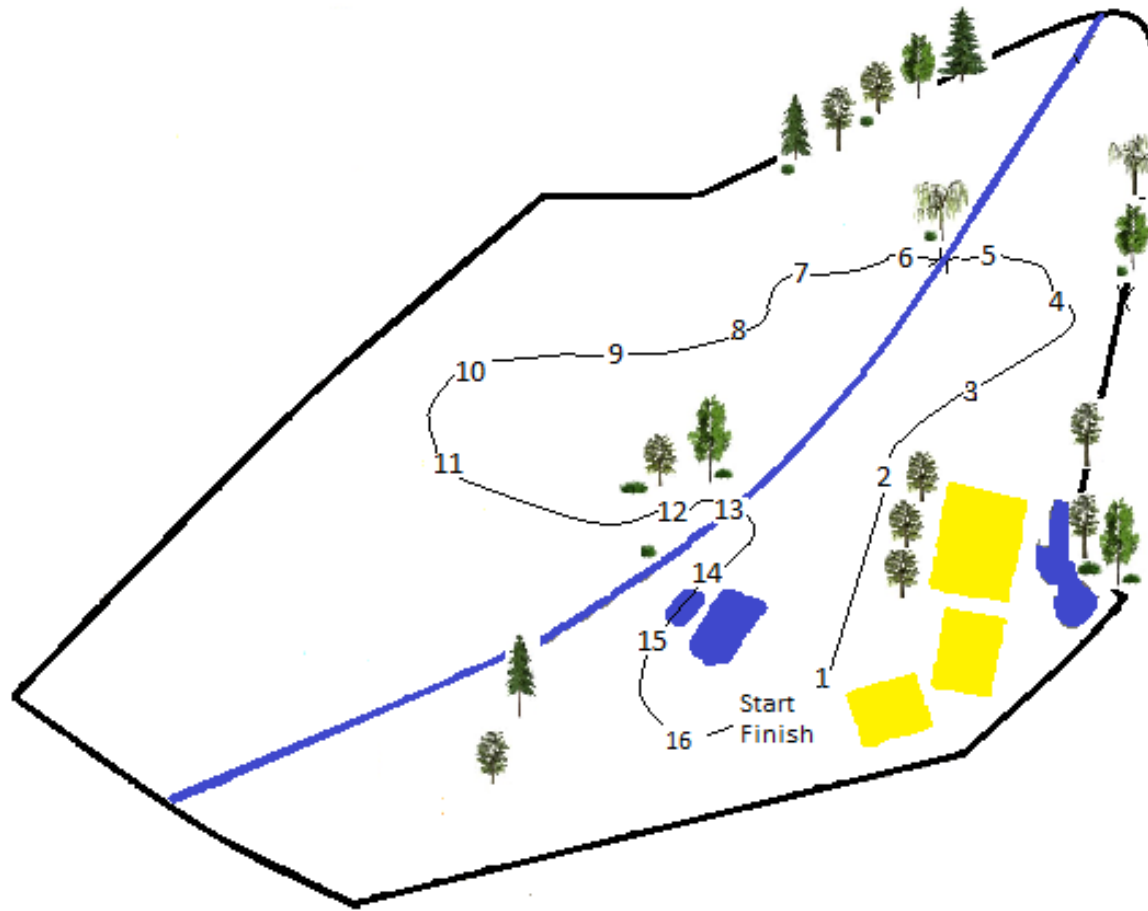

Northern Farm Equestrian Park

RECREATION FOR CONSERVATION

60cm Cross Country Course – Northern Farm 2015 **Pink Numbers**

Fence Legend

1. White Rails
2. New Wagon
3. Pole Stack
4. Upright
5. Upright
6. Monkey Crossing Log
7. Tractor Rail
8. Upright
9. Brush
10. Ditch & Rail
11. Poplar Log
12. Old Ditch
13. Billy Goat's Gruff
14. Log into
15. Log out of water
16. Slanter