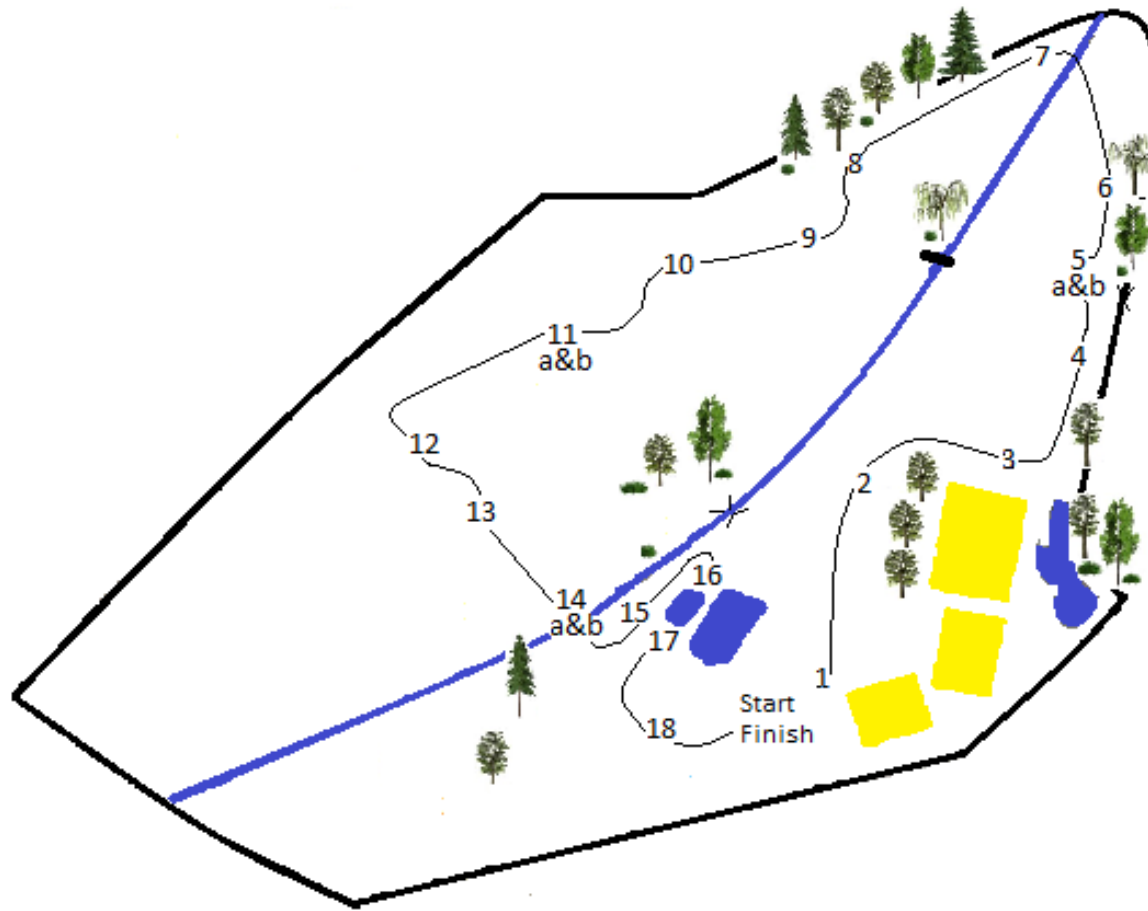

# Northern Farm Equestrian Park

RECREATION FOR CONSERVATION

## 90cm Cross Country Course – Northern Farm 2015 Green Numbers

### Fence Legend

1. White Rails
2. Slanter
3. Fence
4. Cottage
- 5a&b. Ditch to Skinny
6. Slanter
7. Brush
8. Duck House
9. Tractor
10. Bench
- 11a&b. Skinny to Ditch Rail
12. Corner
13. Brush
- 14a&b. Coffin to Skinny
15. Floating pole
16. Log @ Water
17. Log out Water
18. Triple