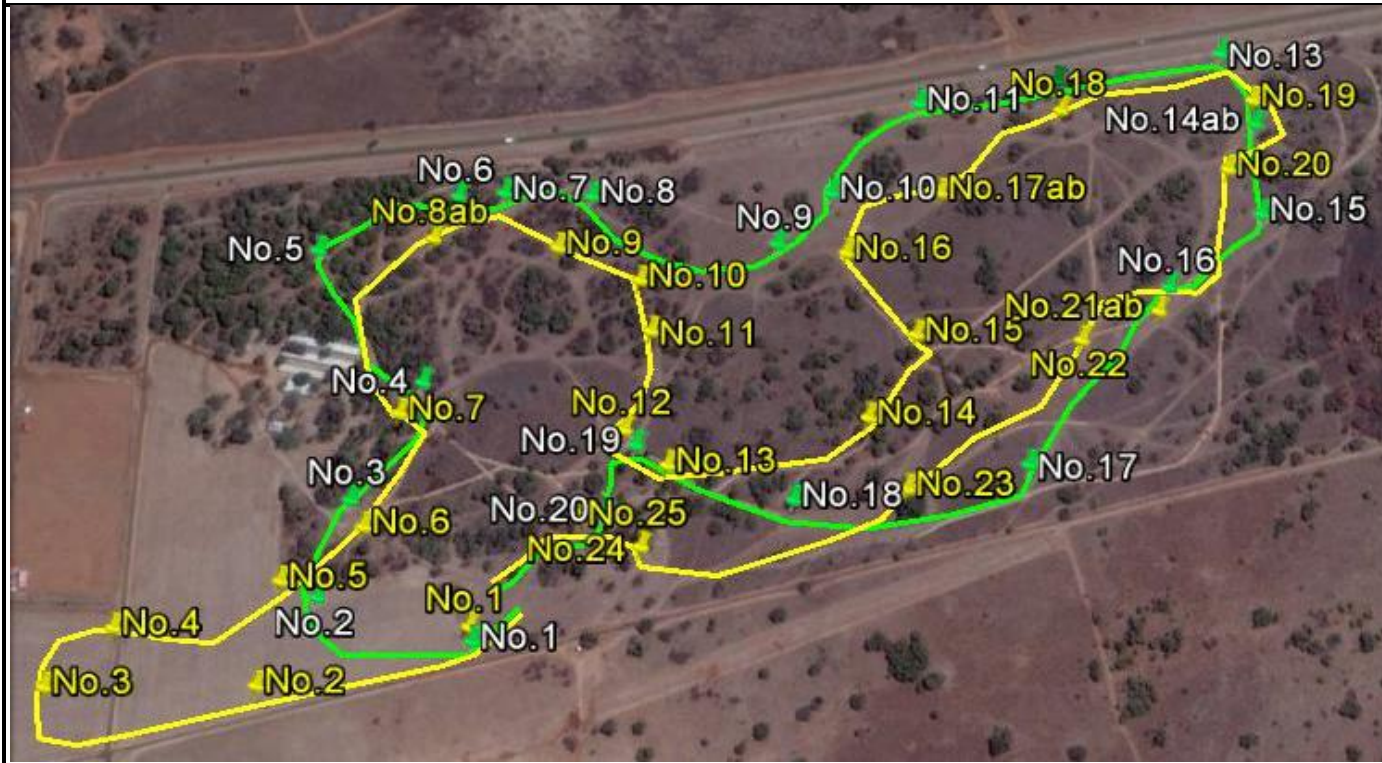

LE GODIMO HORSE TRIALS

THE FINAL BASH

28th & 29th November 2015

PINK 60CM	
Black Numbers	
DISTANCE: 1800m	
TIME: 4m17s	
SPEED: 420mpm	
1	Bales
2	Simple One
3	Tyres
4	Pole Stack
5	Floating Log
6	Dumpy Log
7	Bales
8	Easy One
9	Slanter
10	Brush
11	Pole Stack
12	Ditch
13	Hunt Jump
14	Grid
15	Simple Log
16	Trot thru Water
17	Final Leap

BLUE 80CM		RED 70CM	
DISTANCE: 2355M		DISTANCE: 2055M	
TIME: 5m25s		TIME: 4m54s	
SPEED: 435mpm		SPEED: 420mpm	
1	Log	1	Bales
2	Slanter	2	Log
3	Lonesome Rock	3	Rugby Post
4	Fan	4	Oxer
5	Log	5	Triple Rails
6ab	Bank	6	Pole Stack
7	Tyres	7	Simple Gum
8	Floating Log	8	Skinny Pipes
9	Caveletti	9	Le Godimo Wall
10	Trekhner	10	Slanter
11	Corner	11	Sunken Road
12	Half Drums	12	Hunt Jump
13	Sunken Road	13	Caveletti
14	Hoops	14	Grid
15	Bales	15	A-Frame
16	Sunshine Jump	16	Log at Water
17	Pole Stack	17	Trot thru Water
18	Tyres	18	Final Leap
19	Dumpy Log		
20	Final Leap		

LE GODIMO HORSE TRIALS

THE FINAL BASH

28th & 29th November 2015

YELLOW 1.00M		GREEN .90CM	
DISTANCE: 3200m		DISTANCE: 2400m	
TIME: 6m32s		TIME: 5m20s	
SPEED: 490mpm		SPEED: 450mpm	
1	Big Logs	1	Log
2	Slanter	2	Skinny Log
3	Caveletti	3	Fallen Tree
4	Road X-ing	4	Rails
5	Hoops	5	Cactus Jack Pole Stack
6	Stones for Africa	6	Danielle's Land
7	Dipper	7	The Dyke
8ab	Bank	8	Fire Stack
9	Stump Parrallel	9	Liverpool
10	Floating Log	10	Burnt Log
11	Skinny Slanter	11	Le Godimo Wall
12	Le Godimo House	12	Slanter
13	Skinny A-Frame	13	Skinny Slanter
14	Hume Pipes	14ab	Sunken Road
15	Le Godimo Wall	15	Hoops
16	White Spread	16	Ditch
17ab	Offset Brushes	17	Logs
18	Slanter	18	Corner
19	In & Out Bank	19	Burn Log @ Water
20	Pole Stack	20	Final Leap
21ab	Double Ditches		
22	White Oxer		
23	Tyres in the trees		
24	Gums into Water		
25	Log out of Water		