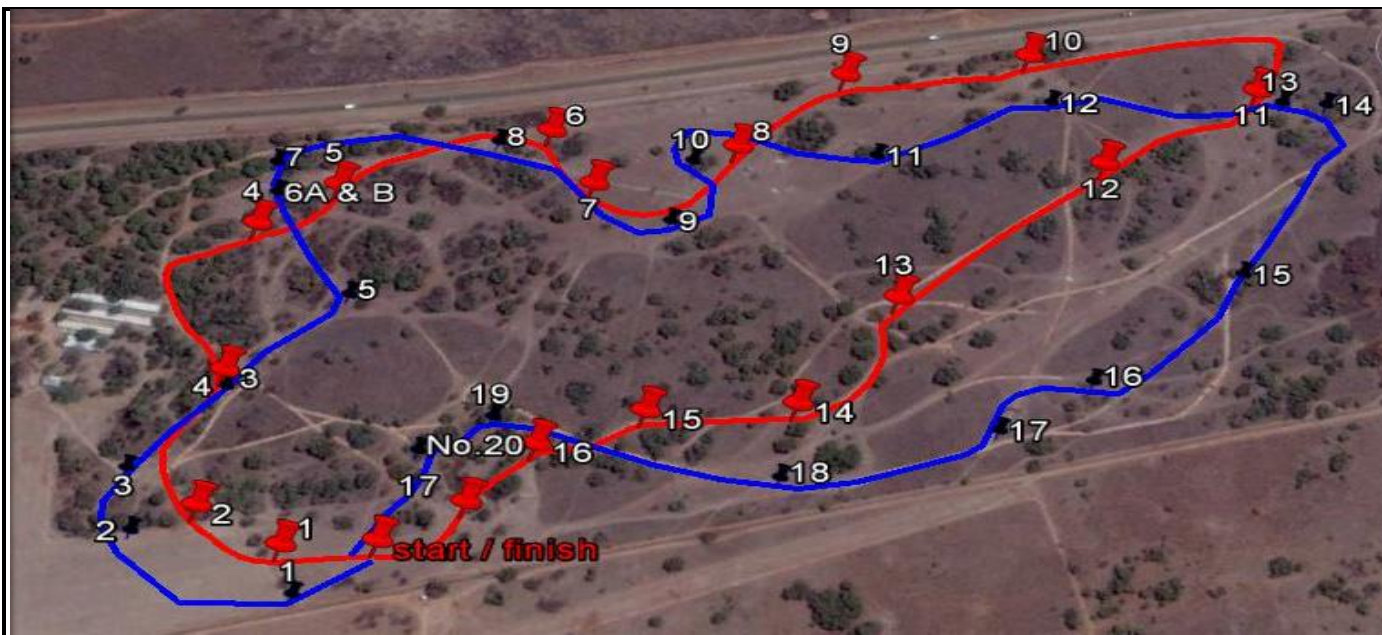

LE GODIMO HORSE TRIALS

THE FINAL BASH

28th & 29th November 2015

PINK 60CM	
Black Numbers	
DISTANCE: 1800m	
TIME: 4m17s	
SPEED: 420mpm	
1	Bales
2	Simple One
3	Tyres
4	Pole Stack
5	Floating Log
6	Dumpy Log
7	Bales
8	Easy One
9	Slanter
10	Brush
11	Pole Stack
12	Ditch
13	Hunt Jump
14	Grid
15	Simple Log
16	Trot thru Water
17	Final Leap

BLUE 80CM		RED 70CM	
DISTANCE: 2355M		DISTANCE: 2055M	
TIME: 5m25s		TIME: 4m54s	
SPEED: 435mpm		SPEED: 420mpm	
1	Log	1	Bales
2	Slanter	2	Log
3	Lonesome Rock	3	Rugby Post
4	Fan	4	Oxer
5	Log	5	Triple Rails
6ab	Bank	6	Pole Stack
7	Tyres	7	Simple Gum
8	Floating Log	8	Skinny Pipes
9	Caveletti	9	Le Godimo Wall
10	Trekhner	10	Slanter
11	Corner	11	Sunken Road
12	Half Drums	12	Hunt Jump
13	Sunken Road	13	Caveletti
14	Hoops	14	Grid
15	Bales	15	A-Frame
16	Sunshine Jump	16	Log at Water
17	Pole Stack	17	Trot thru Water
18	Tyres	18	Final Leap
19	Dumpy Log		
20	Final Leap		

LE GODIMO HORSE TRIALS

THE FINAL BASH

28th & 29th November 2015

YELLOW 1.00M		GREEN .90CM	
DISTANCE: 3200m		DISTANCE: 2400m	
TIME: 6m32s		TIME: 5m20s	
SPEED: 490mpm		SPEED: 450mpm	
1	Big Logs	1	Log
2	Slanter	2	Skinny Log
3	Caveletti	3	Fallen Tree
4	Road X-ing	4	Rails
5	Hoops	5	Cactus Jack Pole Stack
6	Stones for Africa	6	Danielle's Land
7	Dipper	7	The Dyke
8ab	Bank	8	Fire Stack
9	Stump Parrallel	9	Liverpool
10	Floating Log	10	Burnt Log
11	Skinny Slanter	11	Le Godimo Wall
12	Le Godimo House	12	Slanter
13	Skinny A-Frame	13	Skinny Slanter
14	Hume Pipes	14ab	Sunken Road
15	Le Godimo Wall	15	Hoops
16	White Spread	16	Ditch
17ab	Offset Brushes	17	Logs
18	Slanter	18	Corner
19	In & Out Bank	19	Burn Log @ Water
20	Pole Stack	20	Final Leap
21ab	Double Ditches		
22	White Oxer		
23	Tyres in the trees		
24	Gums into Water		
25	Log out of Water		