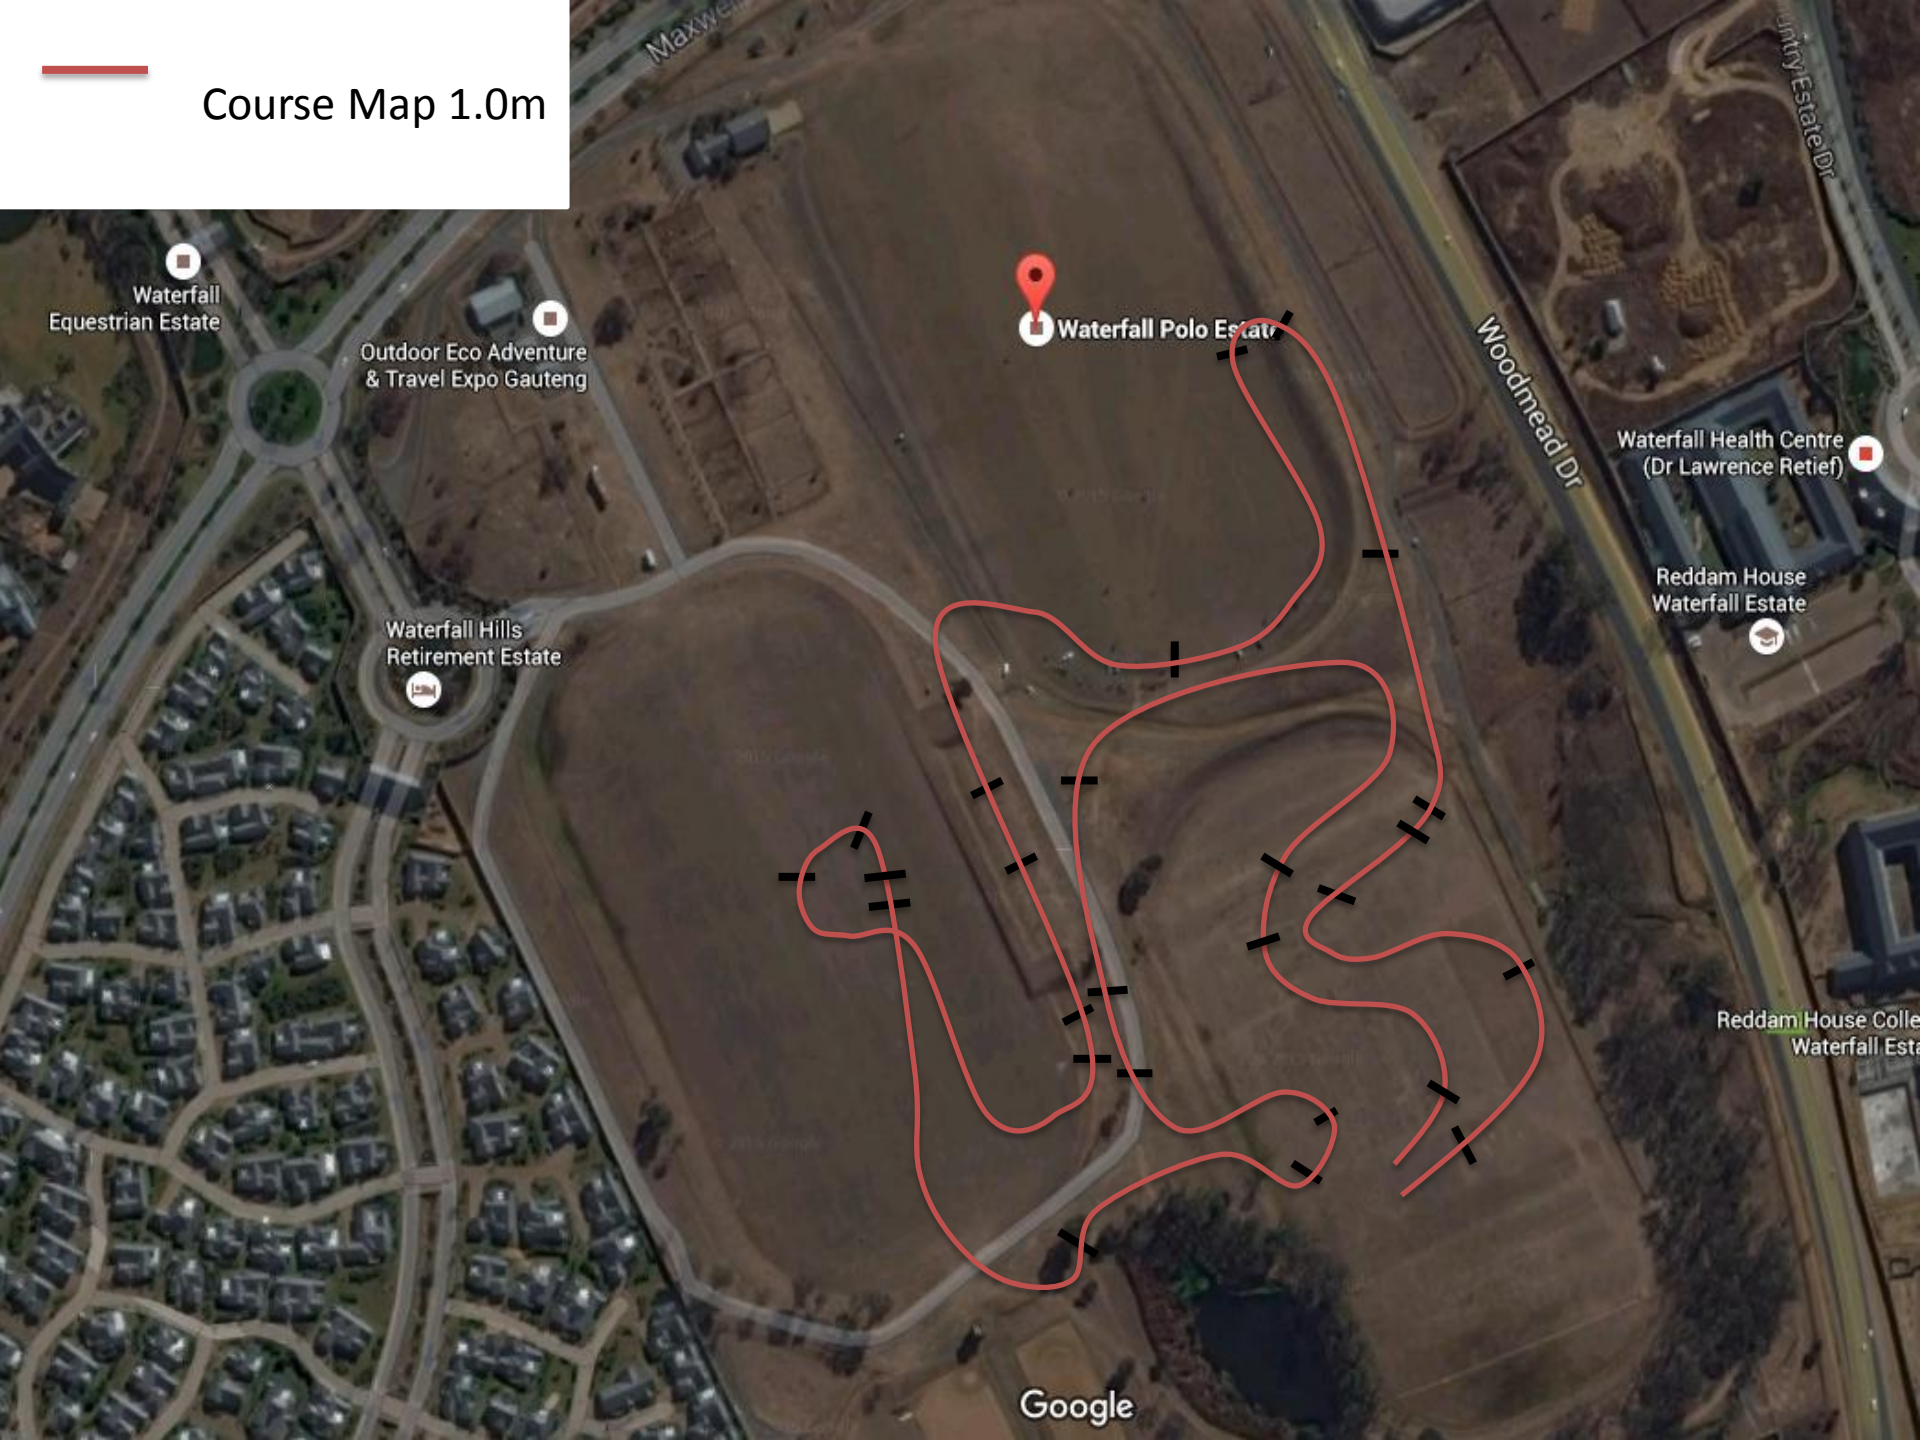

Waterfall Polo Estate

Waterfall Health Centre (Dr Lawrence Retief)

Reddam House Waterfall Estate

Reddam House College Waterfall Estate

Course Map 1.0m

Waterfall Equestrian Estate

Outdoor Eco Adventure & Travel Expo Gauteng