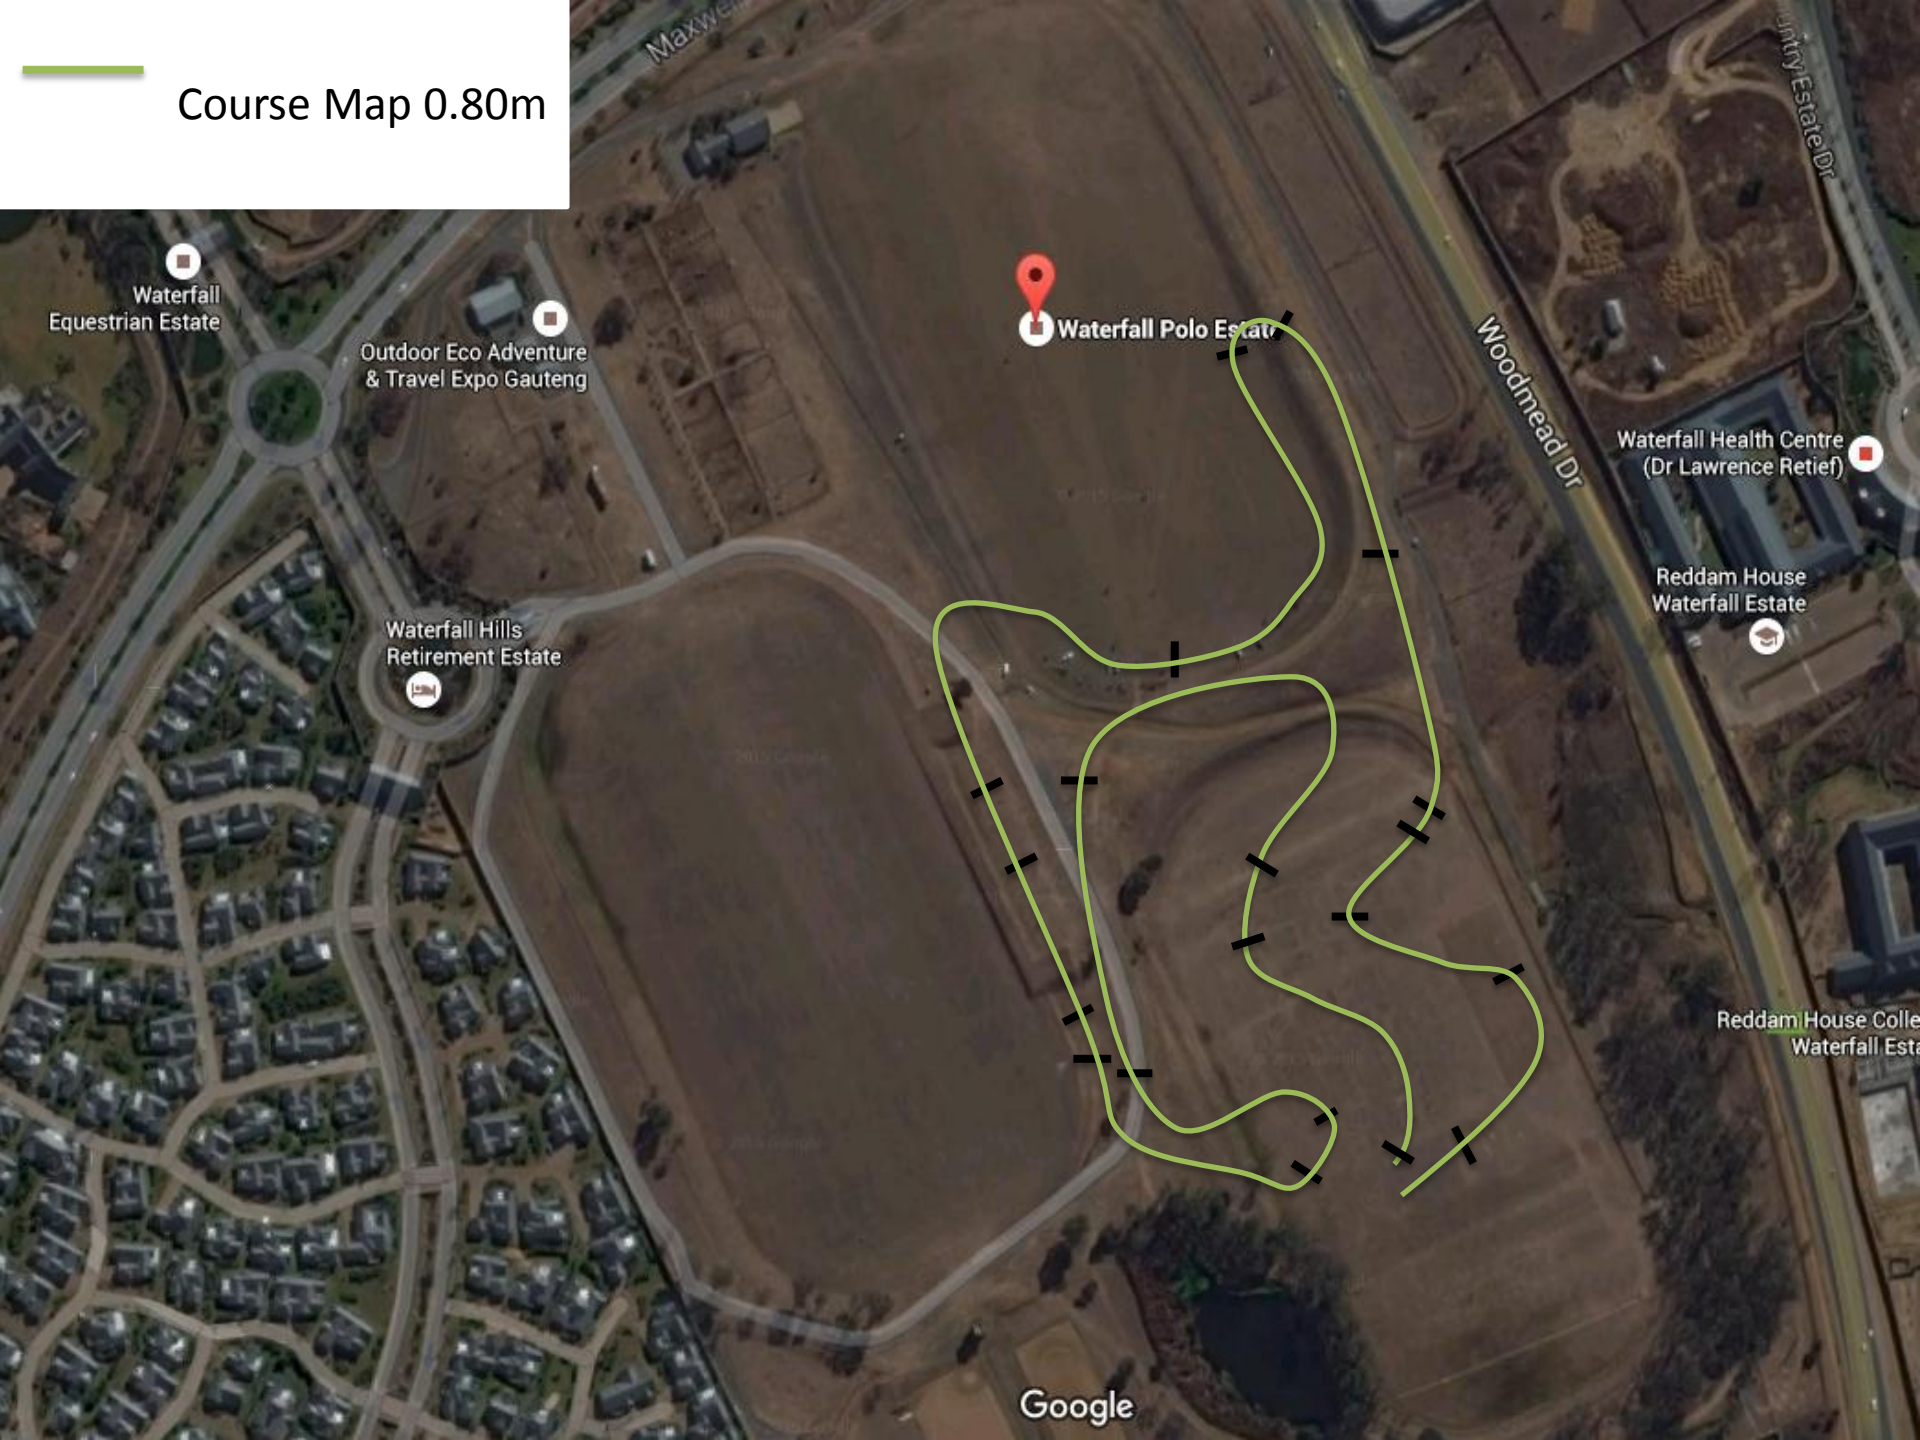

Google

Course Map 0.80m

Waterfall Equestrian Estate

Outdoor Eco Adventure & Travel Expo Gauteng

Waterfall Polo Estate

Waterfall Hills Retirement Estate

Waterfall Health Centre (Dr Lawrence Retief)

Reddam House Waterfall Estate