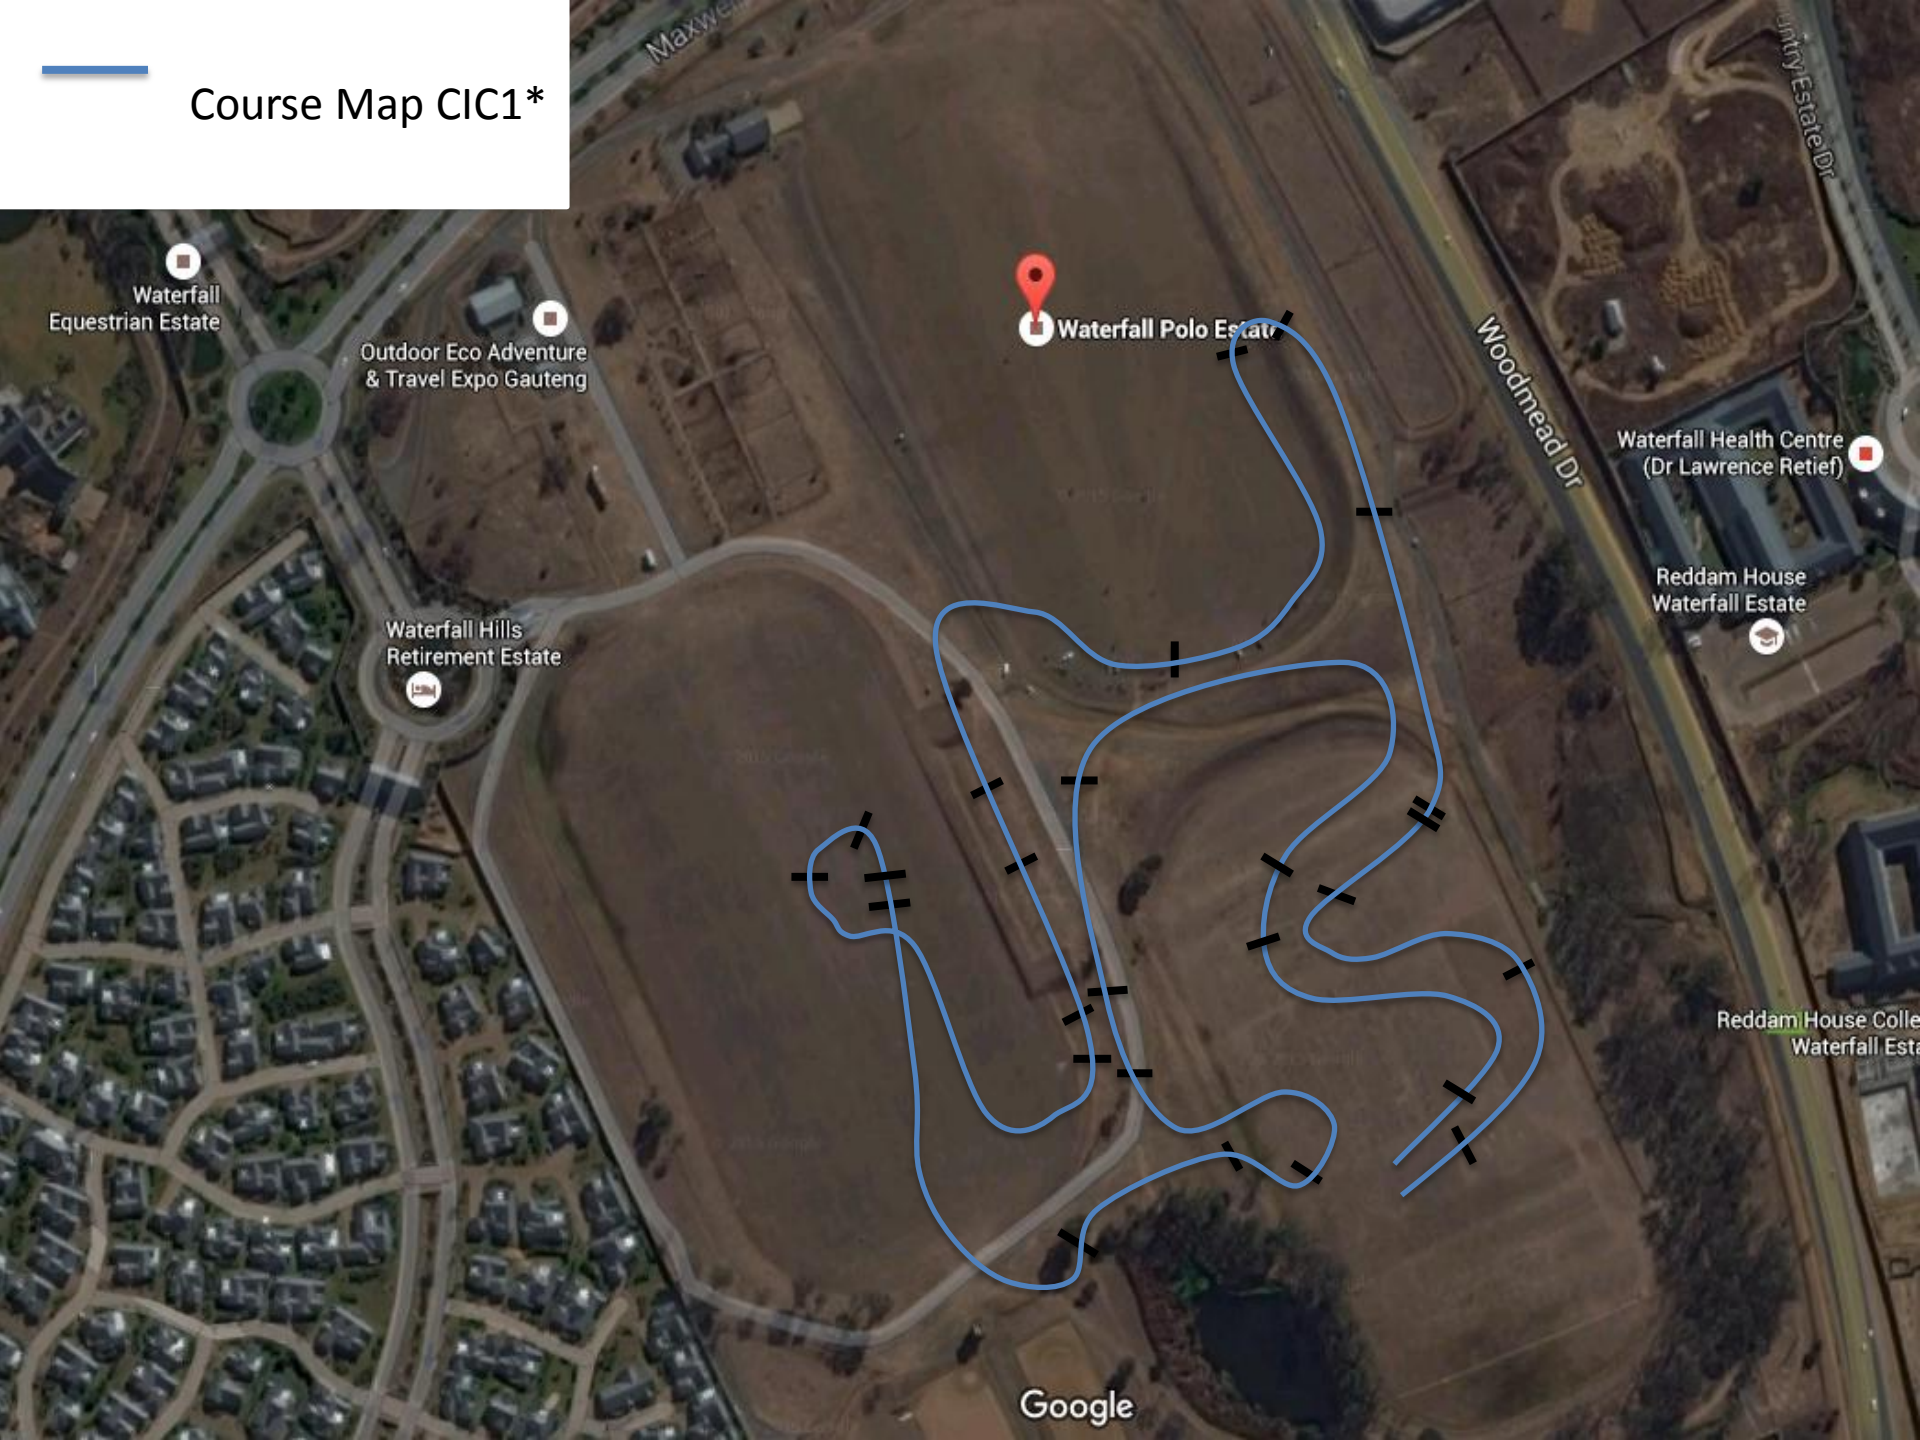

## INTERNATIONAL HORSE TRIALS

PRESENTED BY: 

---

SATURDAY 31 OCTOBER. SUNDAY 01 NOVEMBER 2015

Course Map CIC1\*

Waterfall Equestrian Estate

Outdoor Eco Adventure & Travel Expo Gauteng

Waterfall Hills Retirement Estate

Waterfall Polo Estate

Waterfall Health Centre (Dr Lawrence Retief)

Reddam House Waterfall Estate

Reddam House College Waterfall Estate

Course Map 1.0m

Waterfall Equestrian Estate

Outdoor Eco Adventure & Travel Expo Gauteng