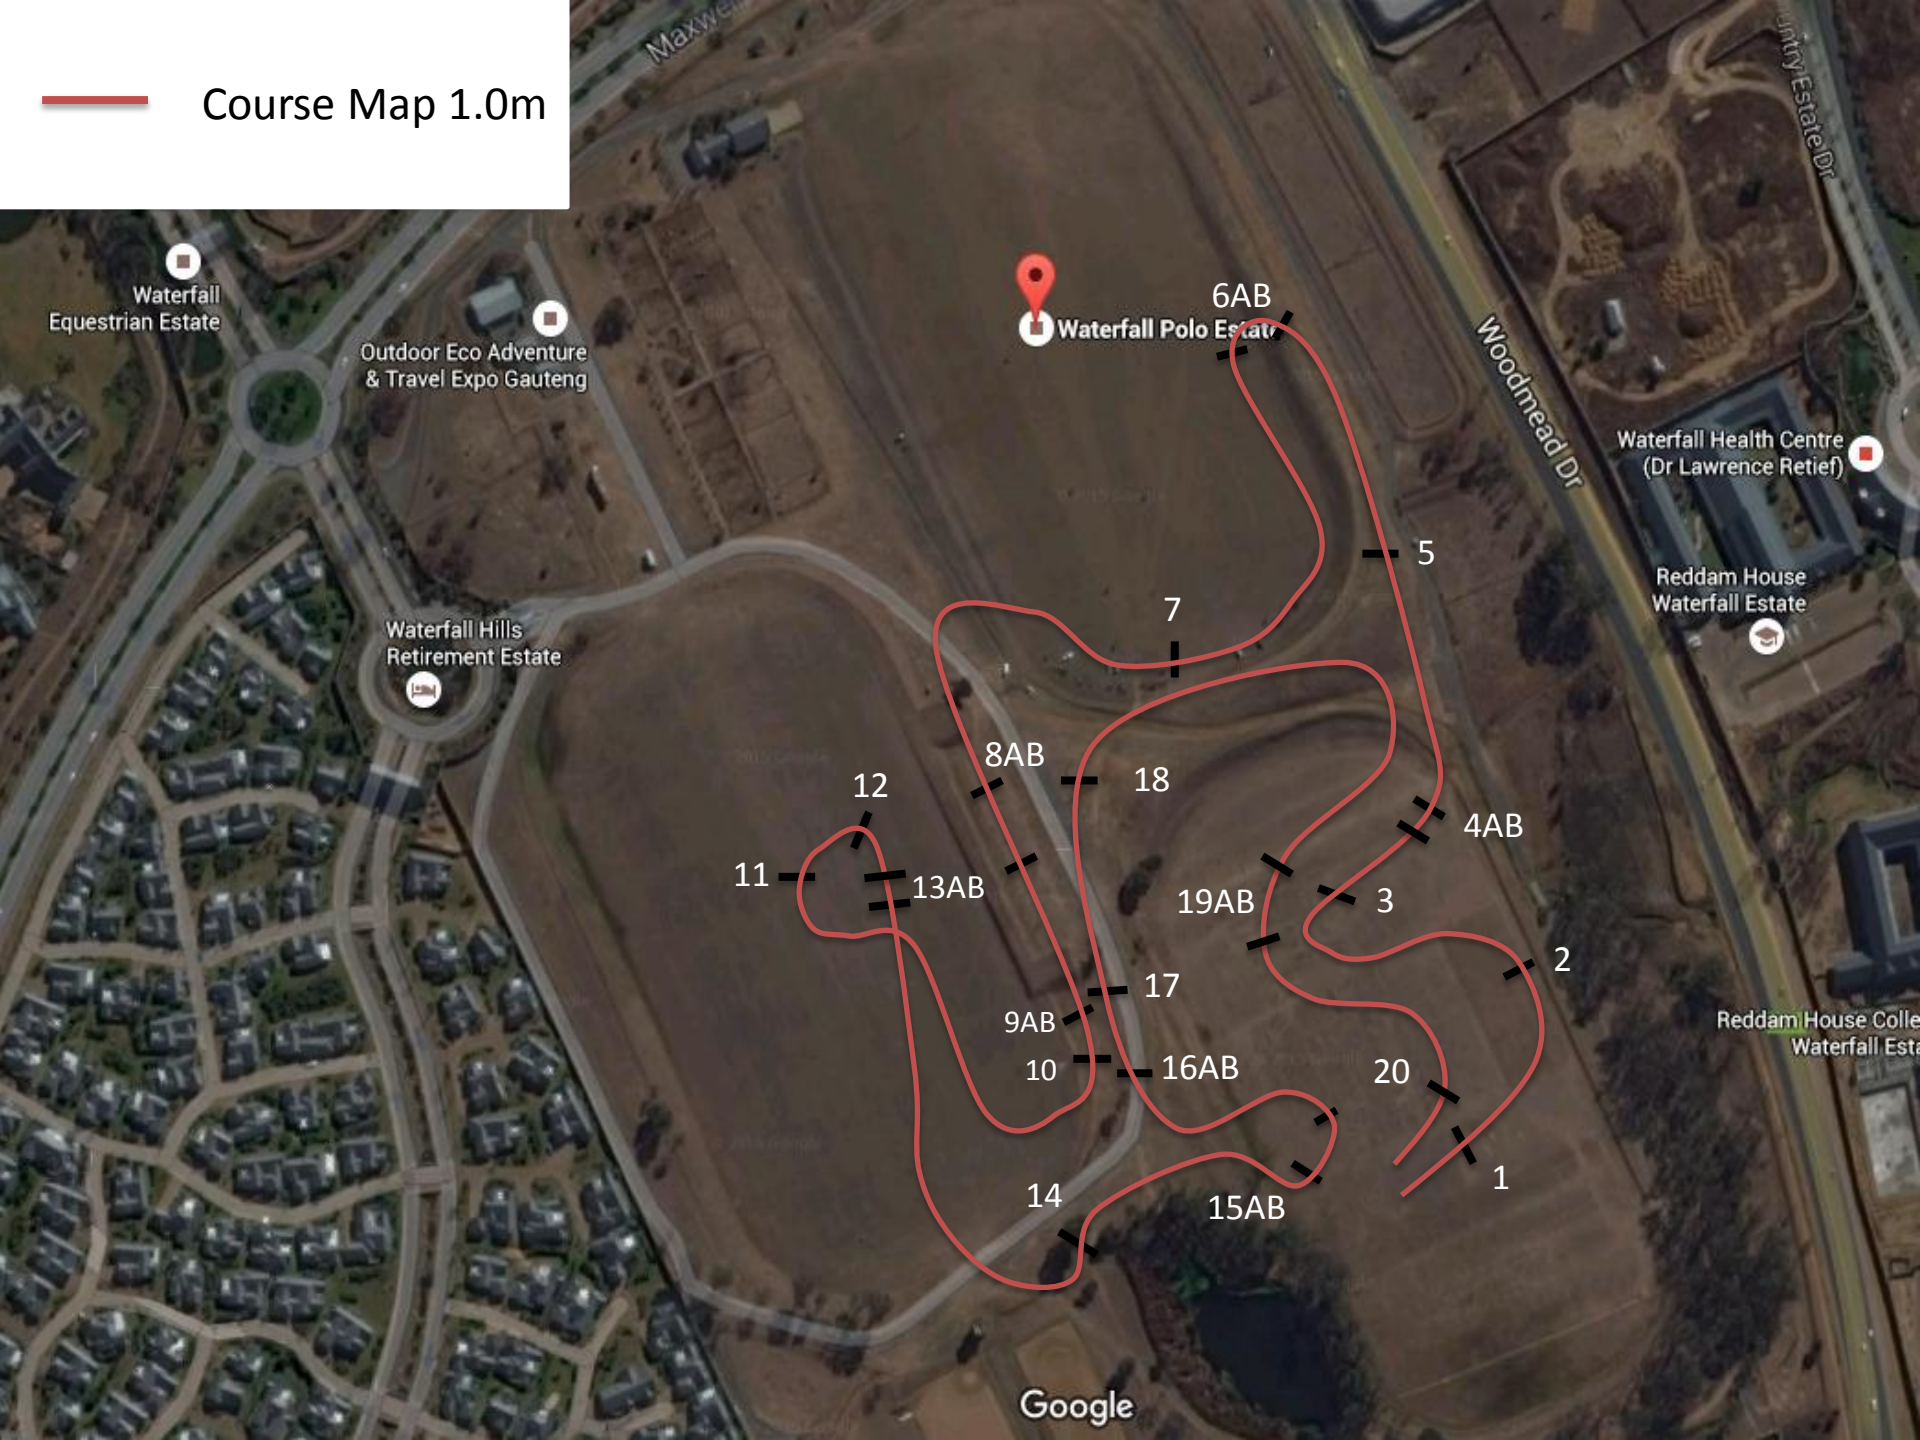

18

1

13

14AB

Reddam House College Waterfall Estate

Google

— Course Map 1.0m

Waterfall Equestrian Estate

17

10

16AB

20

1

14

15AB

— Course Map 0.90m