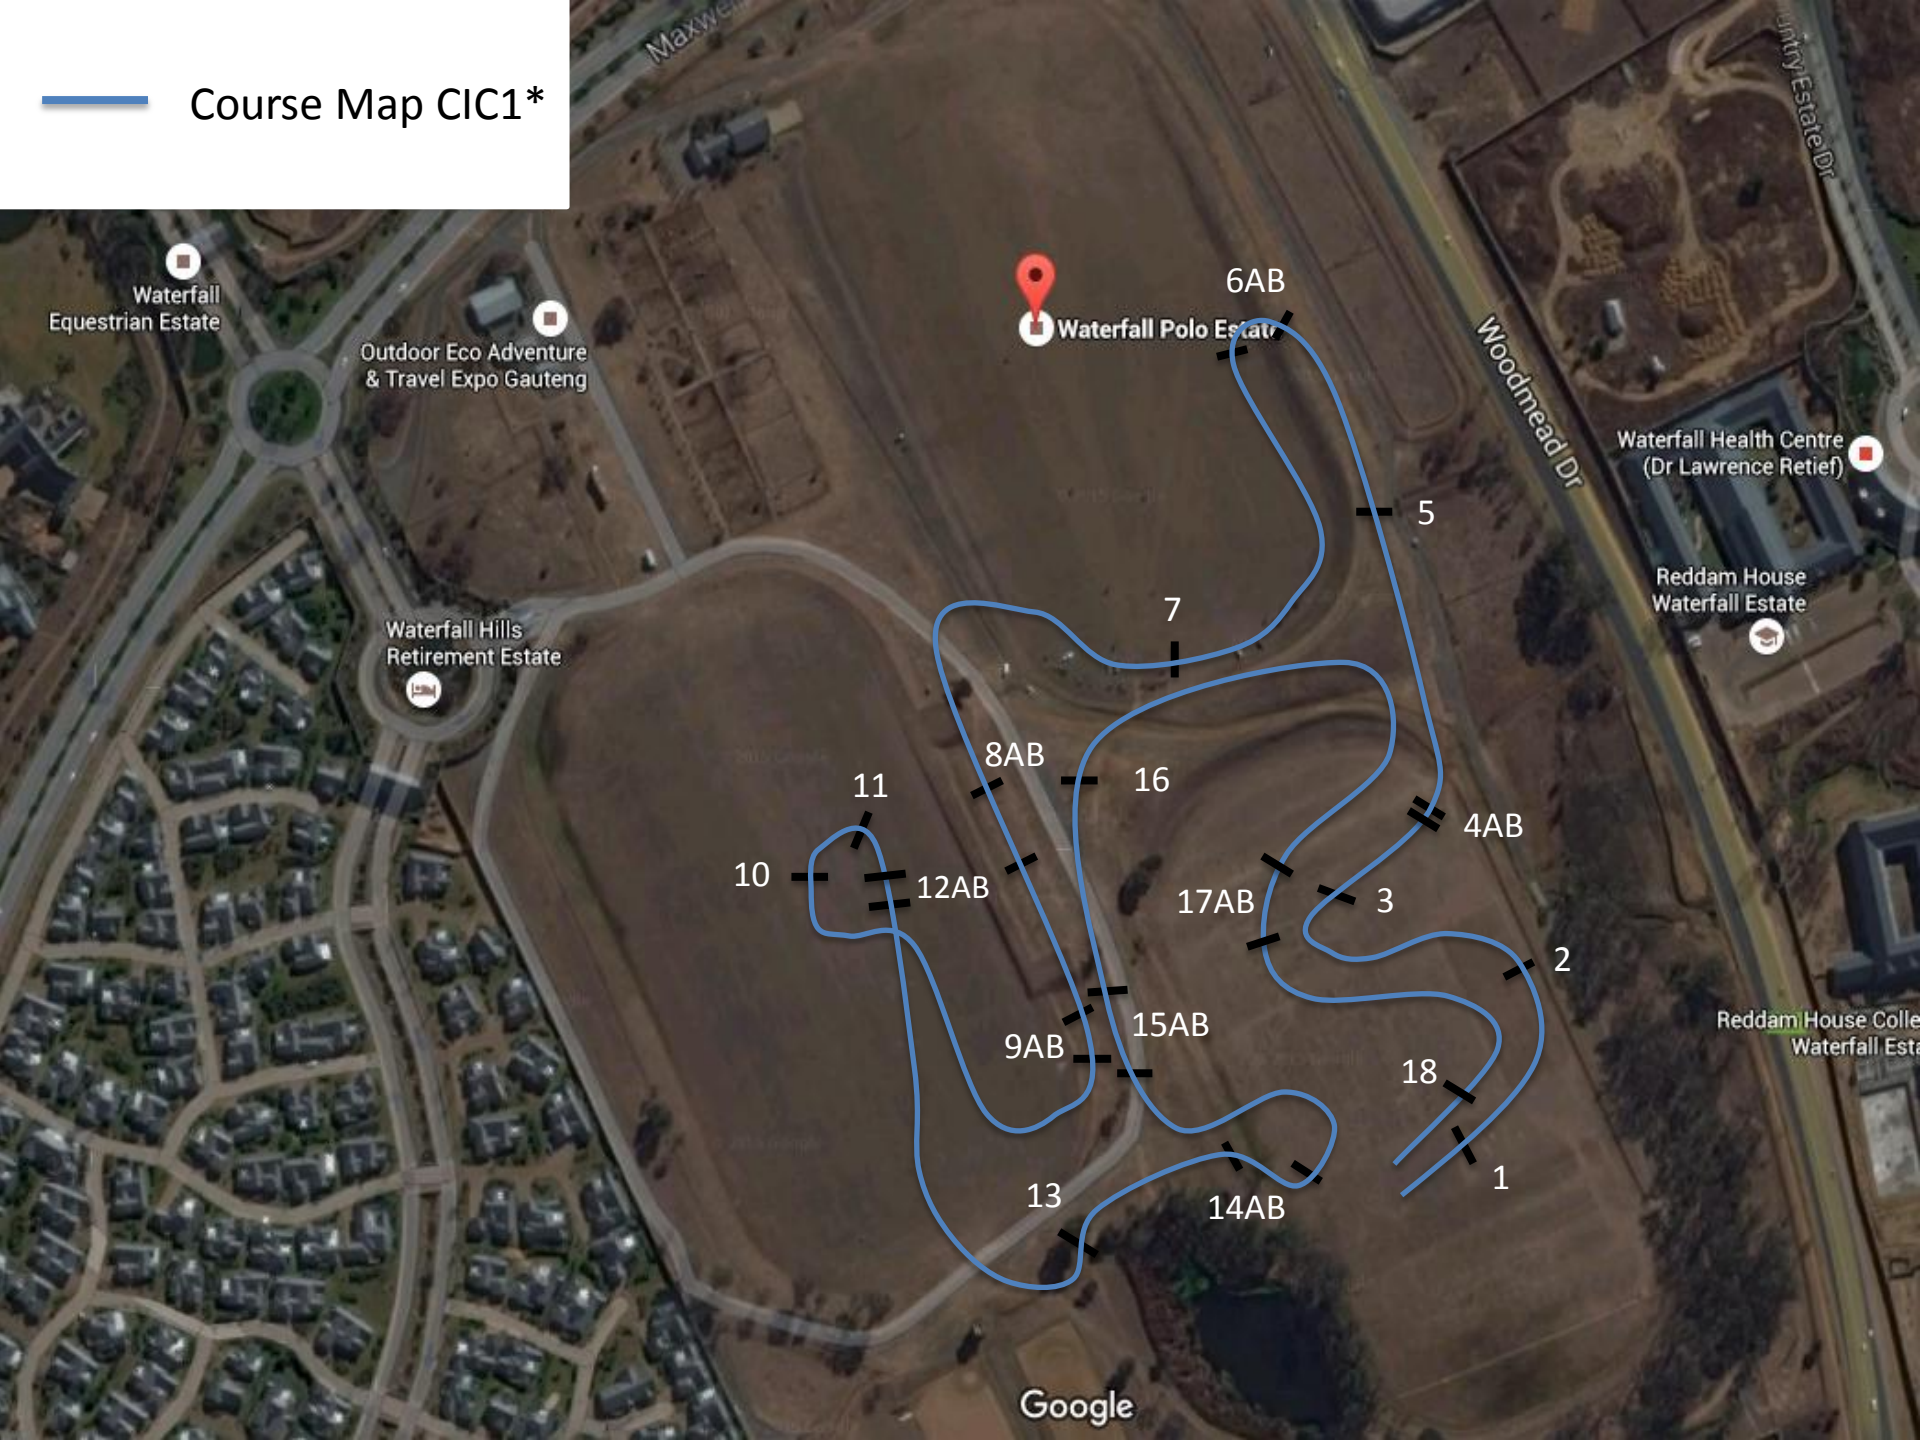

**WATERFALL POLO ESTATE
MIDRAND
SOUTH AFRICA**

SATURDAY 31 OCTOBER. SUNDAY 01 NOVEMBER 2015

— Course Map CIC1*

Waterfall Equestrian Estate

Outdoor Eco Adventure & Travel Expo Gauteng

Waterfall Polo Estate

Waterfall Health Centre (Dr Lawrence Retief)

18

1

13

14AB

Reddam House College Waterfall Estate

Google

— Course Map 1.0m

Waterfall Equestrian Estate

17

10

16AB

20

1

14

15AB

— Course Map 0.90m