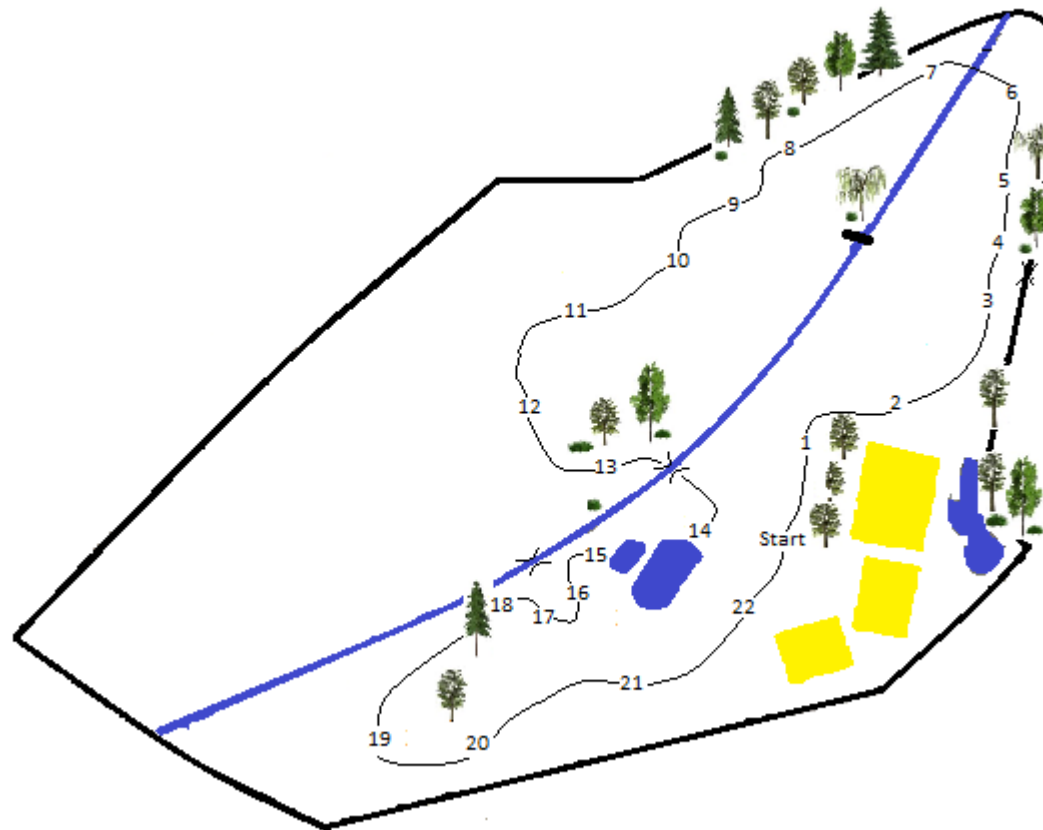

80cm Cross Country Course – Northern Farm Feb 2016 Blue numbers

Fence Legend

1. Opening Slanter
2. Plank Slanter
3. House
4. Shark's Teeth
5. Tyres
6. The Launcher
7. Corner Fence
8. Log Bench
9. Cement Pipe
10. U Log Skinny
- 11a&b. Ditch to Rails
12. Corner
13. Floating Willow
14. Triple into Water
15. Portable
16. Gum Pole Corner
17. Upright
18. Log pile
19. White Fan
20. Cone Table
21. Final Roller