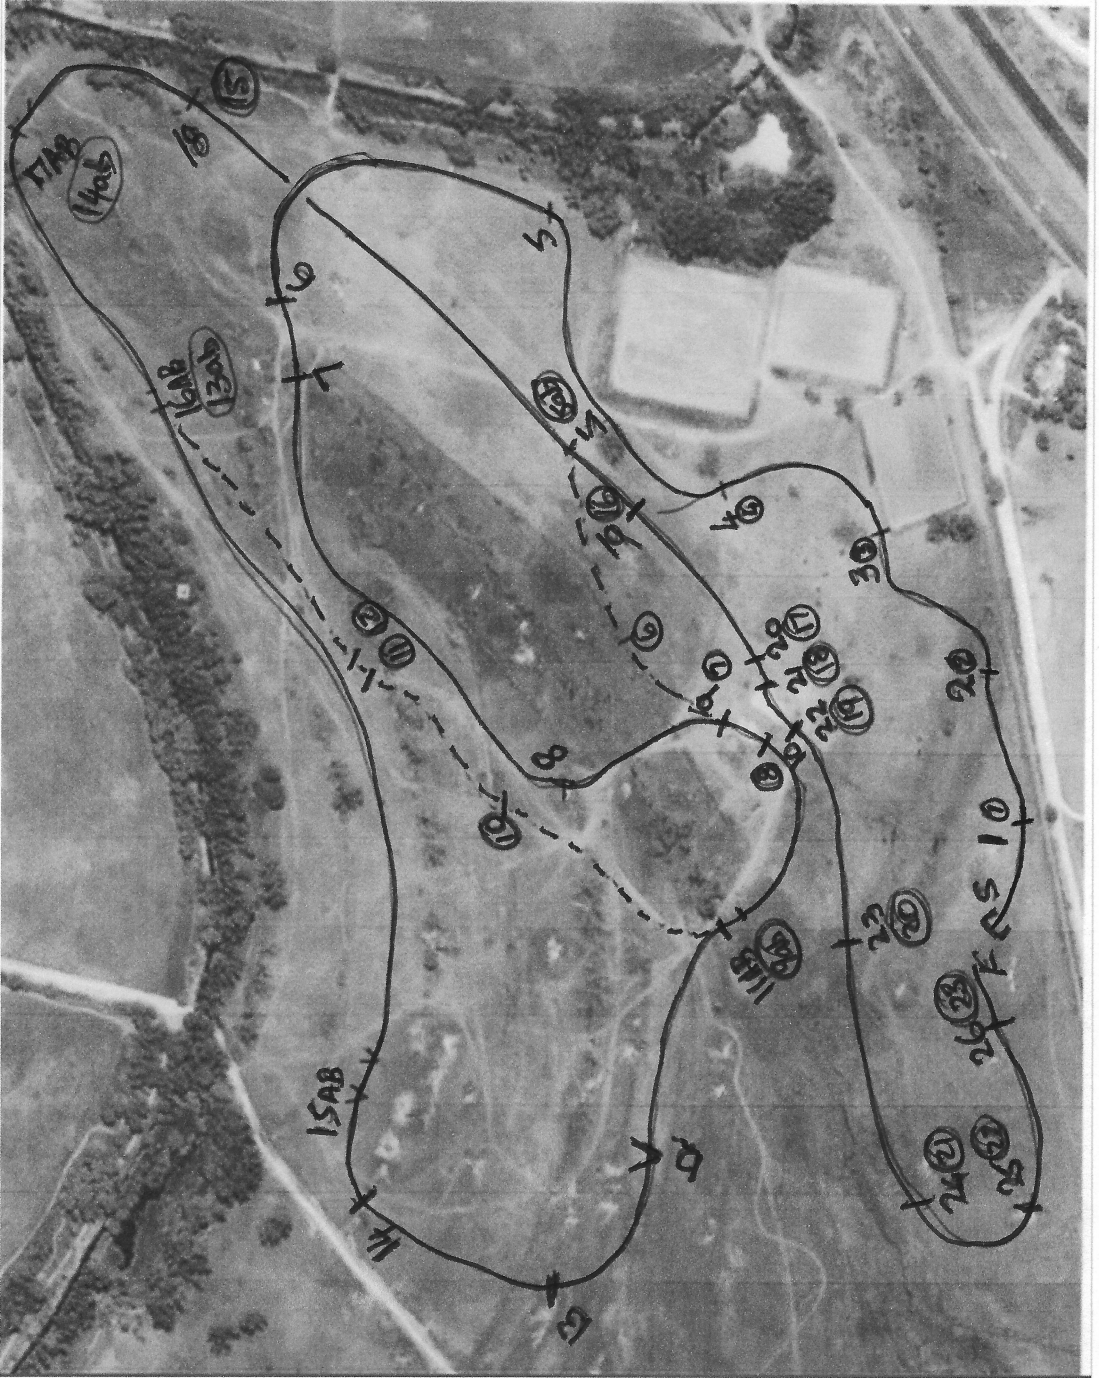

# NFEP August 2017: 1STAR XC Tracks (Orange = CCI. Pink = CNC)

CCI	CNC	Roller
1	1	ROLLER
2	2	THATCH
3	3	WHITE OXER
4	4	FALLEN TRAILER
5	5ab	TRIPLE BAR
	6	CORNERS
6	6	TABLE
7		ARROWHEAD
8		BONGANI'S TABLE
9	7	ELEPHANT TRAP
10	8	HOOP BEFORE
11ab	9ab	HOOP AFTER
	10	SKINNY TO TREKHANER
	11	UPRIGHT
	12	OFFSET BRUSH
12		OFFSET BRUSH
13		GRASS CORNER
14		UPRIGHT
15ab		THREE PIGGIES
16ab	13ab	DOUBLE CORNERS
17ab	14ab	DITCH TO SKINNY
18	15	CURVED BOXES
19	16	SLANTER
20	17	BRUSH
21	18	ELEPHANT HEAD
22	19	SLANTER SPLASH
23	20	CROCODILE
24	21	WAGON
25	22	FALLEN TREE
26	23	FALLEN TREE
		VEGGIE ROCK