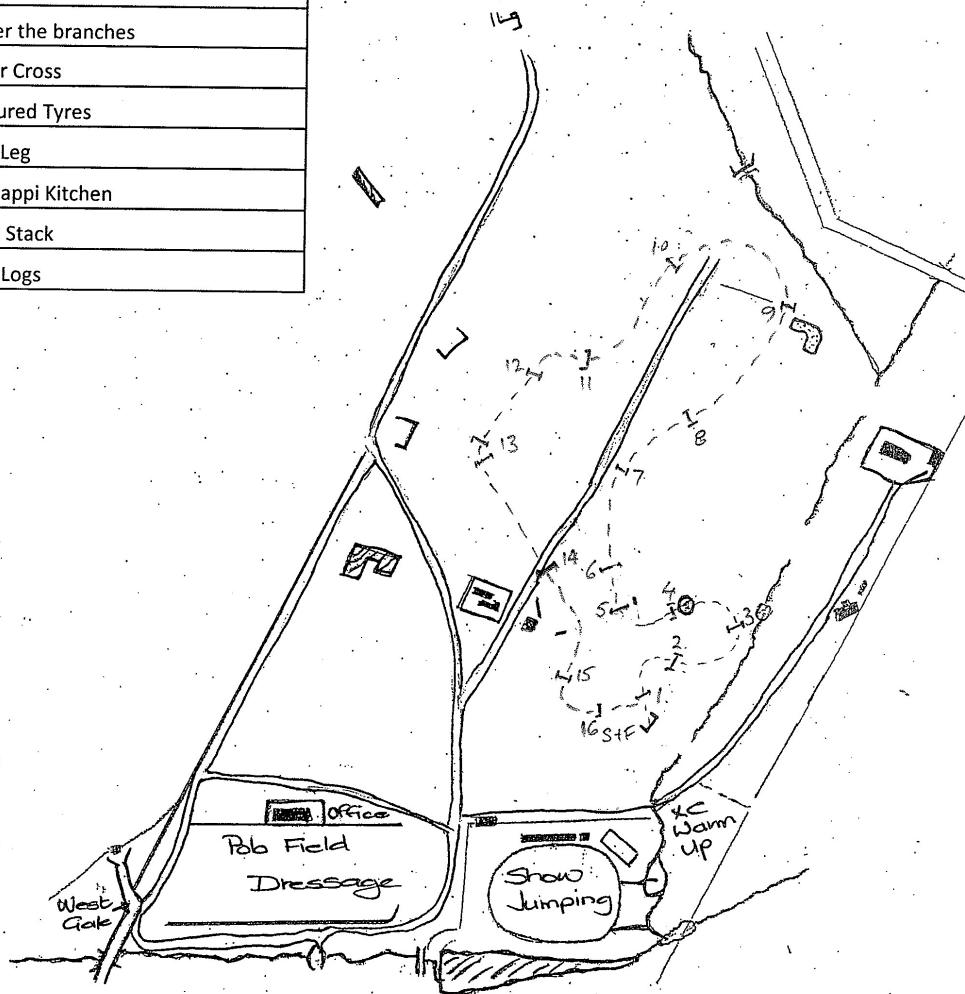

One Day Event - 10th & 11th March 2018

Ev.60

Numbers: Pink
 Course Length: 1380m
 Speed: 420mpm
 Time: 3m17s

1	First Log
2	Long Rails
3	Hunt Jambo
4	Hume Pipe (around or through water)
5	Gate with sacks
6	Tyres
7	Skinny Log
8	Stumps
9	Mini Ditch
10	Under the branches
11	Super Cross
12	Coloured Tyres
13ab	Logs Leg
14	Old Sappi Kitchen
15	Black Stack
16	Final Logs

One Day Event - 10th & 11th March 2018

Ev.70

Numbers: Red
 Course Length: 1555m
 Speed: 420mpm
 Time: 3m42s

1	Long Pole
2	Tower question
3	And Tyres
4	Telegraph Pole
5	Black Stack
6	Hunt Special
7	Island Stack
8	Bales
9	Feed Bags
10ab	Hunt Combo
11	Shavings Bags
12	Little Cheese
13	Swazi Box
14ab	Pipe to Ditch
15	Between the Trees
16ab	Tortoise Line
17	Skinny Wedge
18	Sloper

One Day Event - 10th & 11th March 2018

Ev.80

Numbers: Blue

Course Length: 2065m

Speed: 435mpm

Time: 4m44s

1	Log Pile
2	Sacks
3	Telegraph Pole
4	Log Store
5	Stones
6	Narrow Logs
7	Aframe
8	Porta-Log
9	Serpant
10abc	Rock Triple
11	Andy's Ditch
12ab	Gate to Beam
13	Buishy Table
14	Brush onto Mound
15	Brush off Mound
16	Corner Brush
17	BlueGum Leap
18	Off the road
19	Into the Trees
20	Frog Box
21	Skinny Wedge
22	Final Rails

One Day Event - 10th & 11th March 2018
Ev.100

 Numbers: Yellow
 Course Length: 2685m
 Speed: 490mpm
 Time: 5m28s

1	Eskom Oxer
2	Pipe
3	Corner
4	Black Oxer
5	Floating Pole
6	Lou's Ditch
7	Giant Steps
8ab	Step to Box
9	Clump of Logs
10	Brush at Tree
11	Sappi Sticks
12abc	Broken Bridge to T
13	Trekahner
14	Tyre Spread
15	Corner
16	Greg's Ditch
17	Rastaman up
18	Bullfrog
19	Table
20	Sack Drop
21ab	Normandy Saddle rack & Drop
22	Skinny out of water
23	Pipes