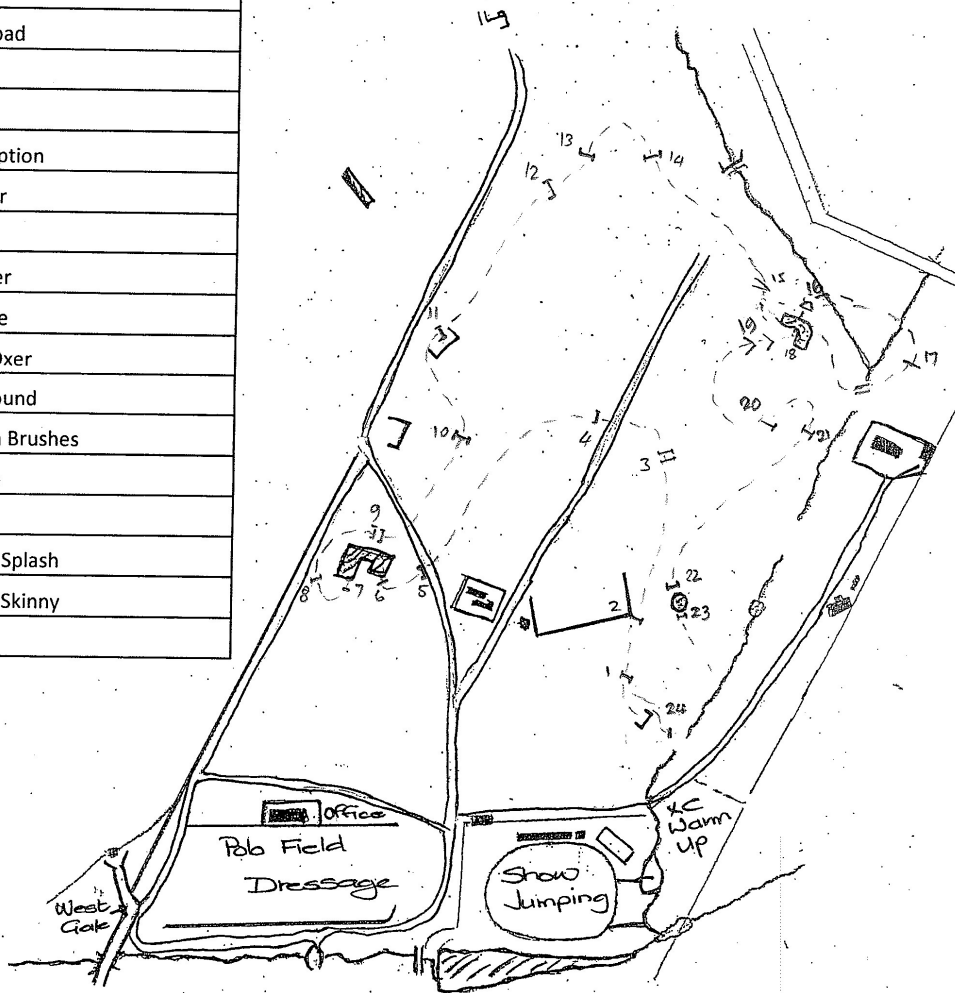

One Day Event - 10th & 11th March 2018

Ev.70

Numbers: Red
 Course Length: 1555m
 Speed: 420mpm
 Time: 3m42s

1	Long Pole
2	Tower question
3	And Tyres
4	Telegraph Pole
5	Black Stack
6	Hunt Special
7	Island Stack
8	Bales
9	Feed Bags
10ab	Hunt Combo
11	Shavings Bags
12	Little Cheese
13	Swazi Box
14ab	Pipe to Ditch
15	Between the Trees
16ab	Tortoise Line
17	Skinny Wedge
18	Sloper

One Day Event - 10th & 11th March 2018

Ev.80

Numbers: Blue

Course Length: 2065m

Speed: 435mpm

Time: 4m44s

1	Log Pile
2	Sacks
3	Telegraph Pole
4	Log Store
5	Stones
6	Narrow Logs
7	Aframe
8	Porta-Log
9	Serpant
10abc	Rock Triple
11	Andy's Ditch
12ab	Gate to Beam
13	Buishy Table
14	Brush onto Mound
15	Brush off Mound
16	Corner Brush
17	BlueGum Leap
18	Off the road
19	Into the Trees
20	Frog Box
21	Skinny Wedge
22	Final Rails

One Day Event - 10th & 11th March 2018
Ev.100

 Numbers: Yellow
 Course Length: 2685m
 Speed: 490mpm
 Time: 5m28s

1	Eskom Oxer
2	Pipe
3	Corner
4	Black Oxer
5	Floating Pole
6	Lou's Ditch
7	Giant Steps
8ab	Step to Box
9	Clump of Logs
10	Brush at Tree
11	Sappi Sticks
12abc	Broken Bridge to T
13	Trekahner
14	Tyre Spread
15	Corner
16	Greg's Ditch
17	Rastaman up
18	Bullfrog
19	Table
20	Sack Drop
21ab	Normandy Saddle rack & Drop
22	Skinny out of water
23	Pipes