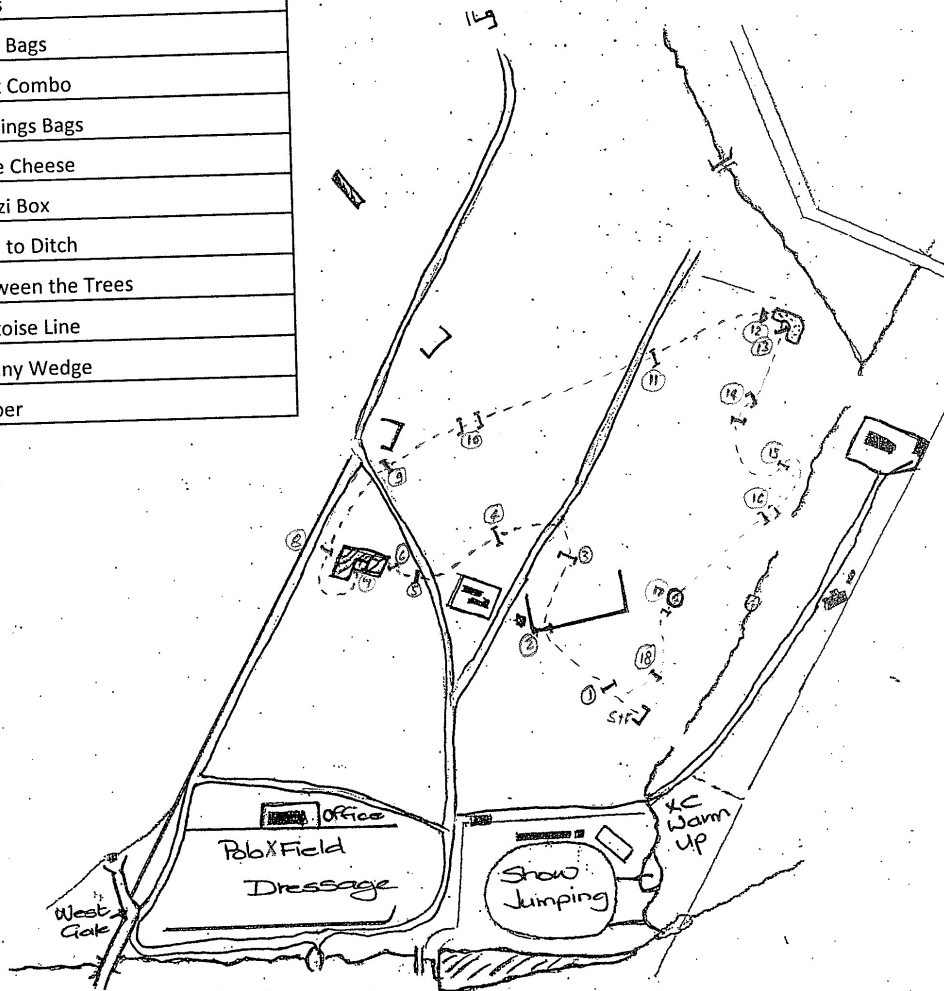

One Day Event - 10th & 11th March 2018

Ev.60

Numbers: Pink
 Course Length: 1380m
 Speed: 420mpm
 Time: 3m17s

1	First Log
2	Long Rails
3	Hunt Jambo
4	Hume Pipe (around or through water)
5	Gate with sacks
6	Tyres
7	Skinny Log
8	Stumps
9	Mini Ditch
10	Under the branches
11	Super Cross
12	Coloured Tyres
13ab	Logs Leg
14	Old Sappi Kitchen
15	Black Stack
16	Final Logs

One Day Event - 10th & 11th March 2018

Ev.70

Numbers: Red
 Course Length: 1555m
 Speed: 420mpm
 Time: 3m42s

1	Long Pole
2	Tower question
3	And Tyres
4	Telegraph Pole
5	Black Stack
6	Hunt Special
7	Island Stack
8	Bales
9	Feed Bags
10ab	Hunt Combo
11	Shavings Bags
12	Little Cheese
13	Swazi Box
14ab	Pipe to Ditch
15	Between the Trees
16ab	Tortoise Line
17	Skinny Wedge
18	Sloper

One Day Event - 10th & 11th March 2018

Ev.80

Numbers: Blue

Course Length: 2065m

Speed: 435mpm

Time: 4m44s

1	Log Pile
2	Sacks
3	Telegraph Pole
4	Log Store
5	Stones
6	Narrow Logs
7	Aframe
8	Porta-Log
9	Serpant
10abc	Rock Triple
11	Andy's Ditch
12ab	Gate to Beam
13	Buishy Table
14	Brush onto Mound
15	Brush off Mound
16	Corner Brush
17	BlueGum Leap
18	Off the road
19	Into the Trees
20	Frog Box
21	Skinny Wedge
22	Final Rails

One Day Event - 10th & 11th March 2018
Ev.100

 Numbers: Yellow
 Course Length: 2685m
 Speed: 490mpm
 Time: 5m28s

1	Eskom Oxer
2	Pipe
3	Corner
4	Black Oxer
5	Floating Pole
6	Lou's Ditch
7	Giant Steps
8ab	Step to Box
9	Clump of Logs
10	Brush at Tree
11	Sappi Sticks
12abc	Broken Bridge to T
13	Trekahner
14	Tyre Spread
15	Corner
16	Greg's Ditch
17	Rastaman up
18	Bullfrog
19	Table
20	Sack Drop
21ab	Normandy Saddle rack & Drop
22	Skinny out of water
23	Pipes