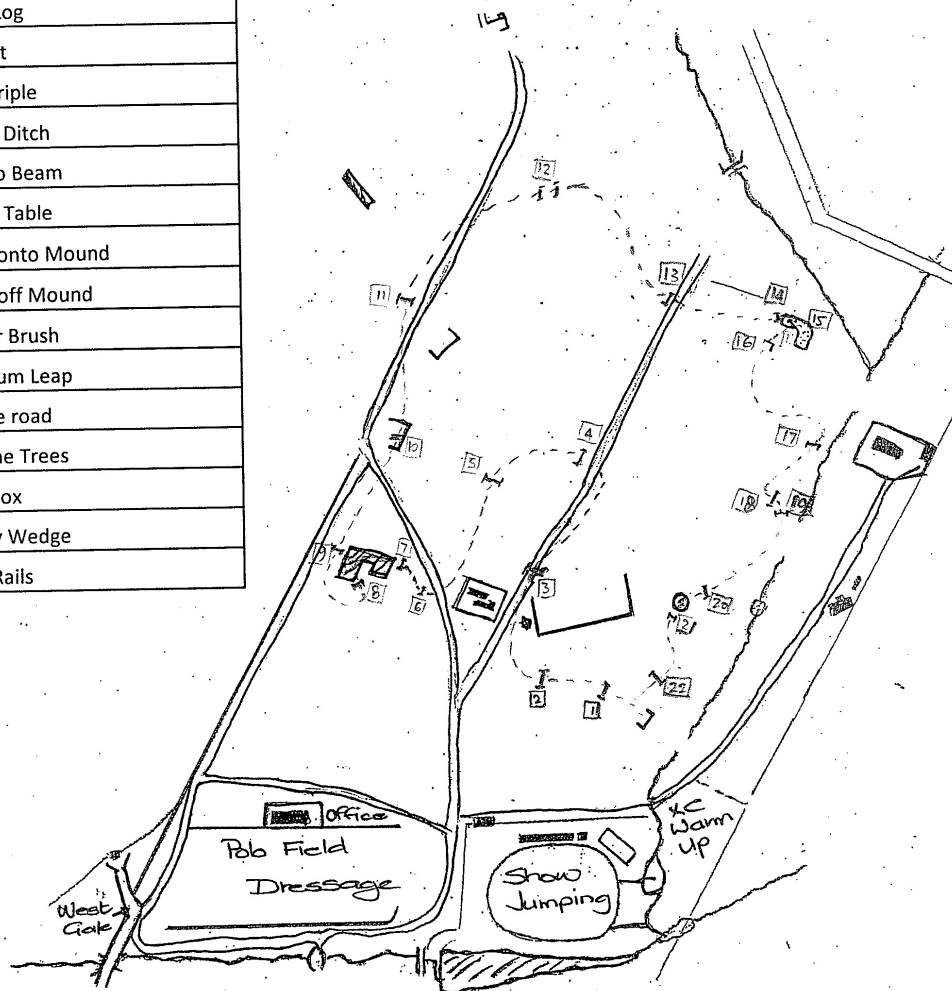

One Day Event - 10th & 11th March 2018

Ev.80

Numbers: Blue

Course Length: 2065m

Speed: 435mpm

Time: 4m44s

1	Log Pile
2	Sacks
3	Telegraph Pole
4	Log Store
5	Stones
6	Narrow Logs
7	Aframe
8	Porta-Log
9	Serpant
10abc	Rock Triple
11	Andy's Ditch
12ab	Gate to Beam
13	Buishy Table
14	Brush onto Mound
15	Brush off Mound
16	Corner Brush
17	BlueGum Leap
18	Off the road
19	Into the Trees
20	Frog Box
21	Skinny Wedge
22	Final Rails

One Day Event - 10th & 11th March 2018
Ev.100

 Numbers: Yellow
 Course Length: 2685m
 Speed: 490mpm
 Time: 5m28s

1	Eskom Oxer
2	Pipe
3	Corner
4	Black Oxer
5	Floating Pole
6	Lou's Ditch
7	Giant Steps
8ab	Step to Box
9	Clump of Logs
10	Brush at Tree
11	Sappi Sticks
12abc	Broken Bridge to T
13	Trekahner
14	Tyre Spread
15	Corner
16	Greg's Ditch
17	Rastaman up
18	Bullfrog
19	Table
20	Sack Drop
21ab	Normandy Saddle rack & Drop
22	Skinny out of water
23	Pipes