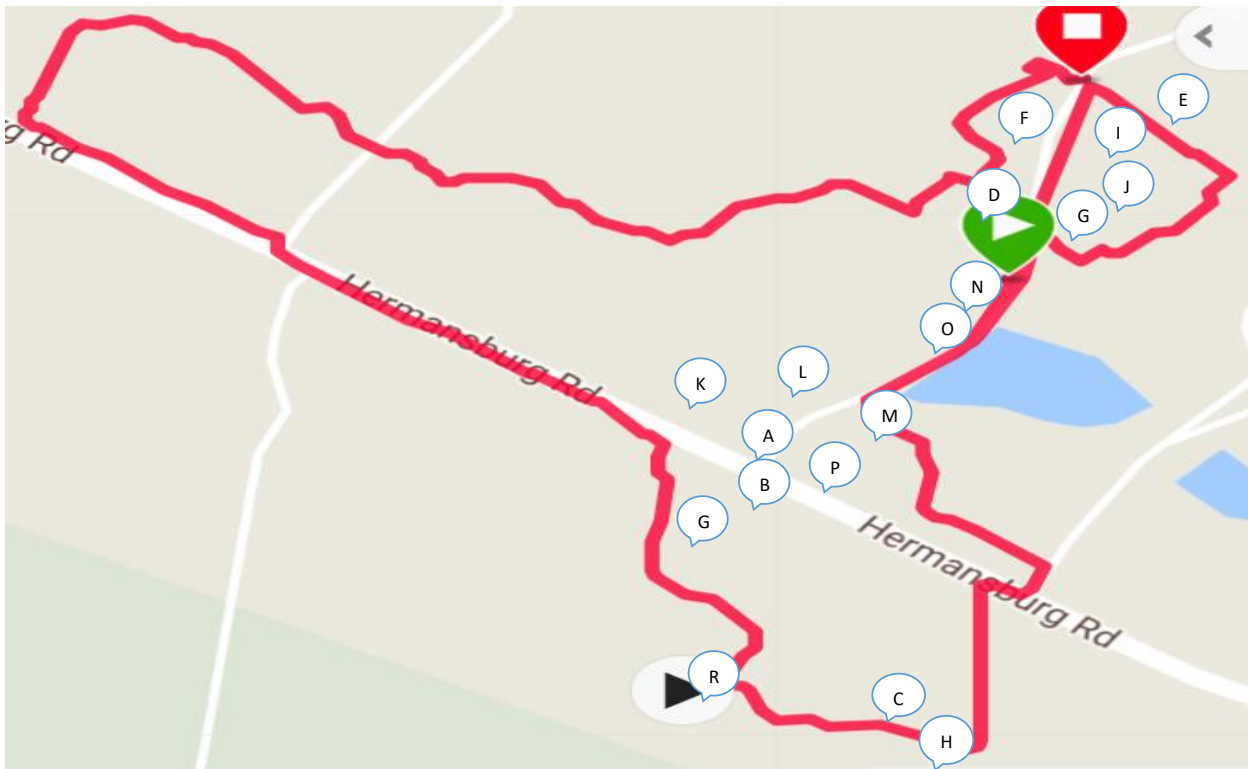

LEGEND

- A Pondarosa Ranch entrance
- B Entrance to stables, horse box and car park
- C Stables Block A | Horse box parking | Toilets
- D Stables Block B
- E SHB Office
- F Camp Site | Toilets
- G Car Parks
- H Vet inspection
- I Dressage Arena A and warm up
- J Show Jumping Arena
- K XC Start and Finish
- L XC Warm up
- M XC Cooling Area
- N Horse walk way
- O Main Tent | Catering | Toilets
- P Lowveld Market
- Q Gate to Trot Up area

NOTES

Prize Giving will take place here
Full sized Dressage warm up arena available