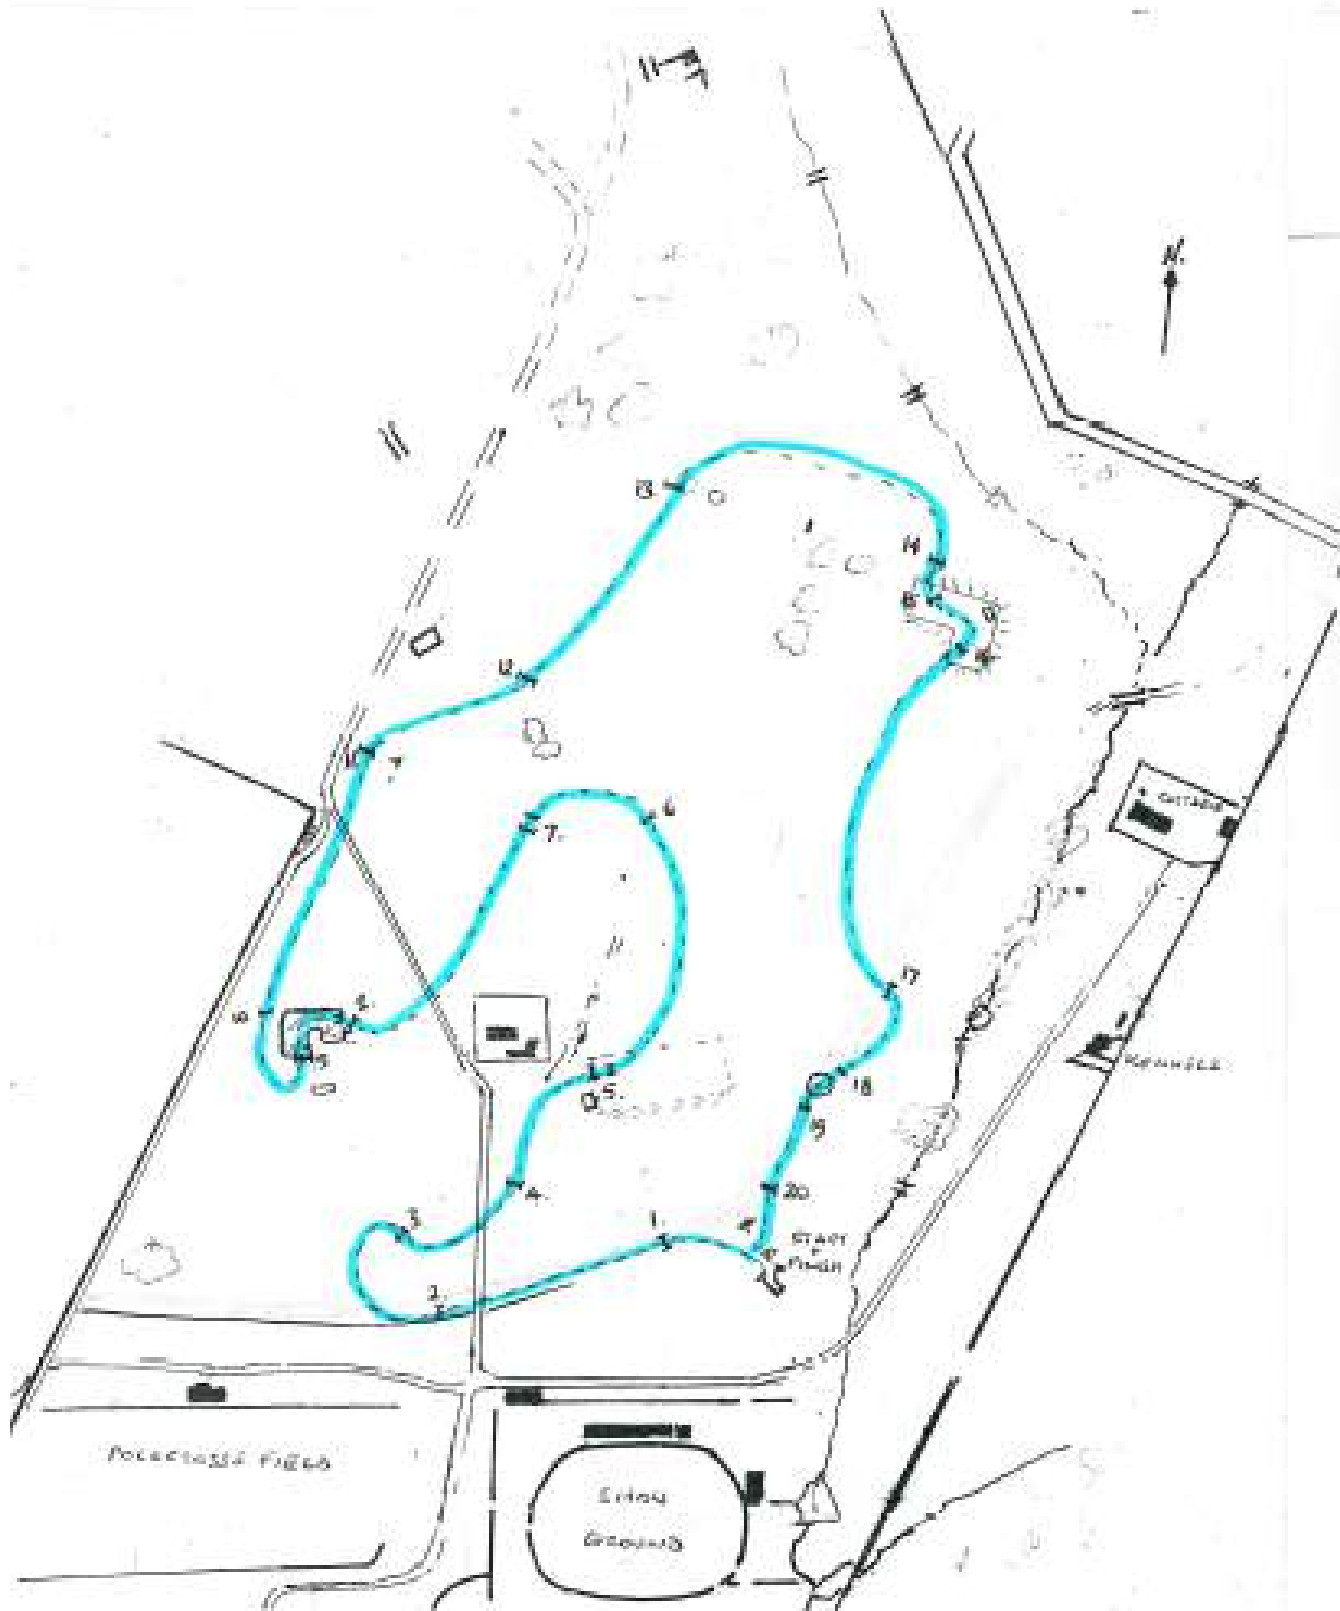

INANDA COUNTRY BASE

1st & 2nd December 2018
EV90

Ev.90

Numbers: Green
Course Length: 2200m
Speed: 450mpm
Time: 4m53s

1	Natural Log
2	Slanter
3	Brush
4	Gum Rails
5	Ditch Alternative
6	Sloping Gat
7ab	Black Poles & Water Drop
8	Into the Dip
9	Hume Pipe
10	Pimms Spinney
11	Eskom H
12	T Box
13	Among the Rocks
14	Barn Pipes
15	Old Oxer
16ab	Brush Choice
17	Pine Corner
18	Corner Box
19	Arrowhead
20	Ancient Log
21	Power Pole
22	Normandy Splash
23	Skinny
24	Last Fence

INANDA COUNTRY BASE

1st & 2nd December 2018
Ev 80 and Team Track

STOCKMARKETCOLLEGE
Stock Market Education

Lehle
ENGINEERING

Ev.80

Numbers: Blue
Course Length: 2110m
Speed: 435mpm
Time: 4m51s

cirrustravel

1	Astra Medical Market Turn
2	Nu Angle Pipes
3	Tortoises
4	The Smart Group Shields
5ab	Cirrus Travel Commentary Log
6	Equifeeds Feed Bags
7ab	Irvine's Local Logs
8	Proteus Water Approach
9	Krewkut Log Out
10	Vula's Old Dragon
11	Bona Thaba Jonny's Gate
12	Spinney Spread
13	Lehle Engineering Little Cheese
14	Fourways Equine Hunt Jump
15	Milmac Wedge Brush
16	Milmac To the Edge
17	Go Build Off Track
18	Jawitz Fish out of Water
19	Jawitz Penultimate
20	Perseverance Final Spread

BONA THABA

FOURWAYS EQUINE CLINIC

INANDA COUNTRY BASE

1st & 2nd December 2018
Ev60 and Ev70

Ev.70

Numbers: Red
 Course Length: 1670m
 Speed: 420mpm
 Time: 3m58s

1	Long Log
2	Between the Bales
3	Sloping Gate
4ab	Croc Combo
5	Holey Turn
6ab	Ditch & Pipe
7	Pete's Box
8	Brush Wedge
9	Stumpy Log
10	Black Poles
11	T.B.A
12	Barn Sacks
13	The Narrow One
14	Log Before Water *
15	Wet Bales
16	Hunt Portable
17	Stick Heap
18	Last Logs

* Through or around water

Ev.60

Numbers: Pink
 Course Length: 1160m
 Speed: 400mpm
 Time: 2m54s

1	Long Log
2	Angle Log
3	Brush Spread
4	Giant Poles
5	Black Barrels
6	Hunt Jump
7	Boxes & Bales
8	Mushroom Box
9	Thatch Grass
10	Cross Poles
11	Truck Tyres
12	Log Pack
13	Little Ladder *
14	Hume Pipe
15	Final Turn