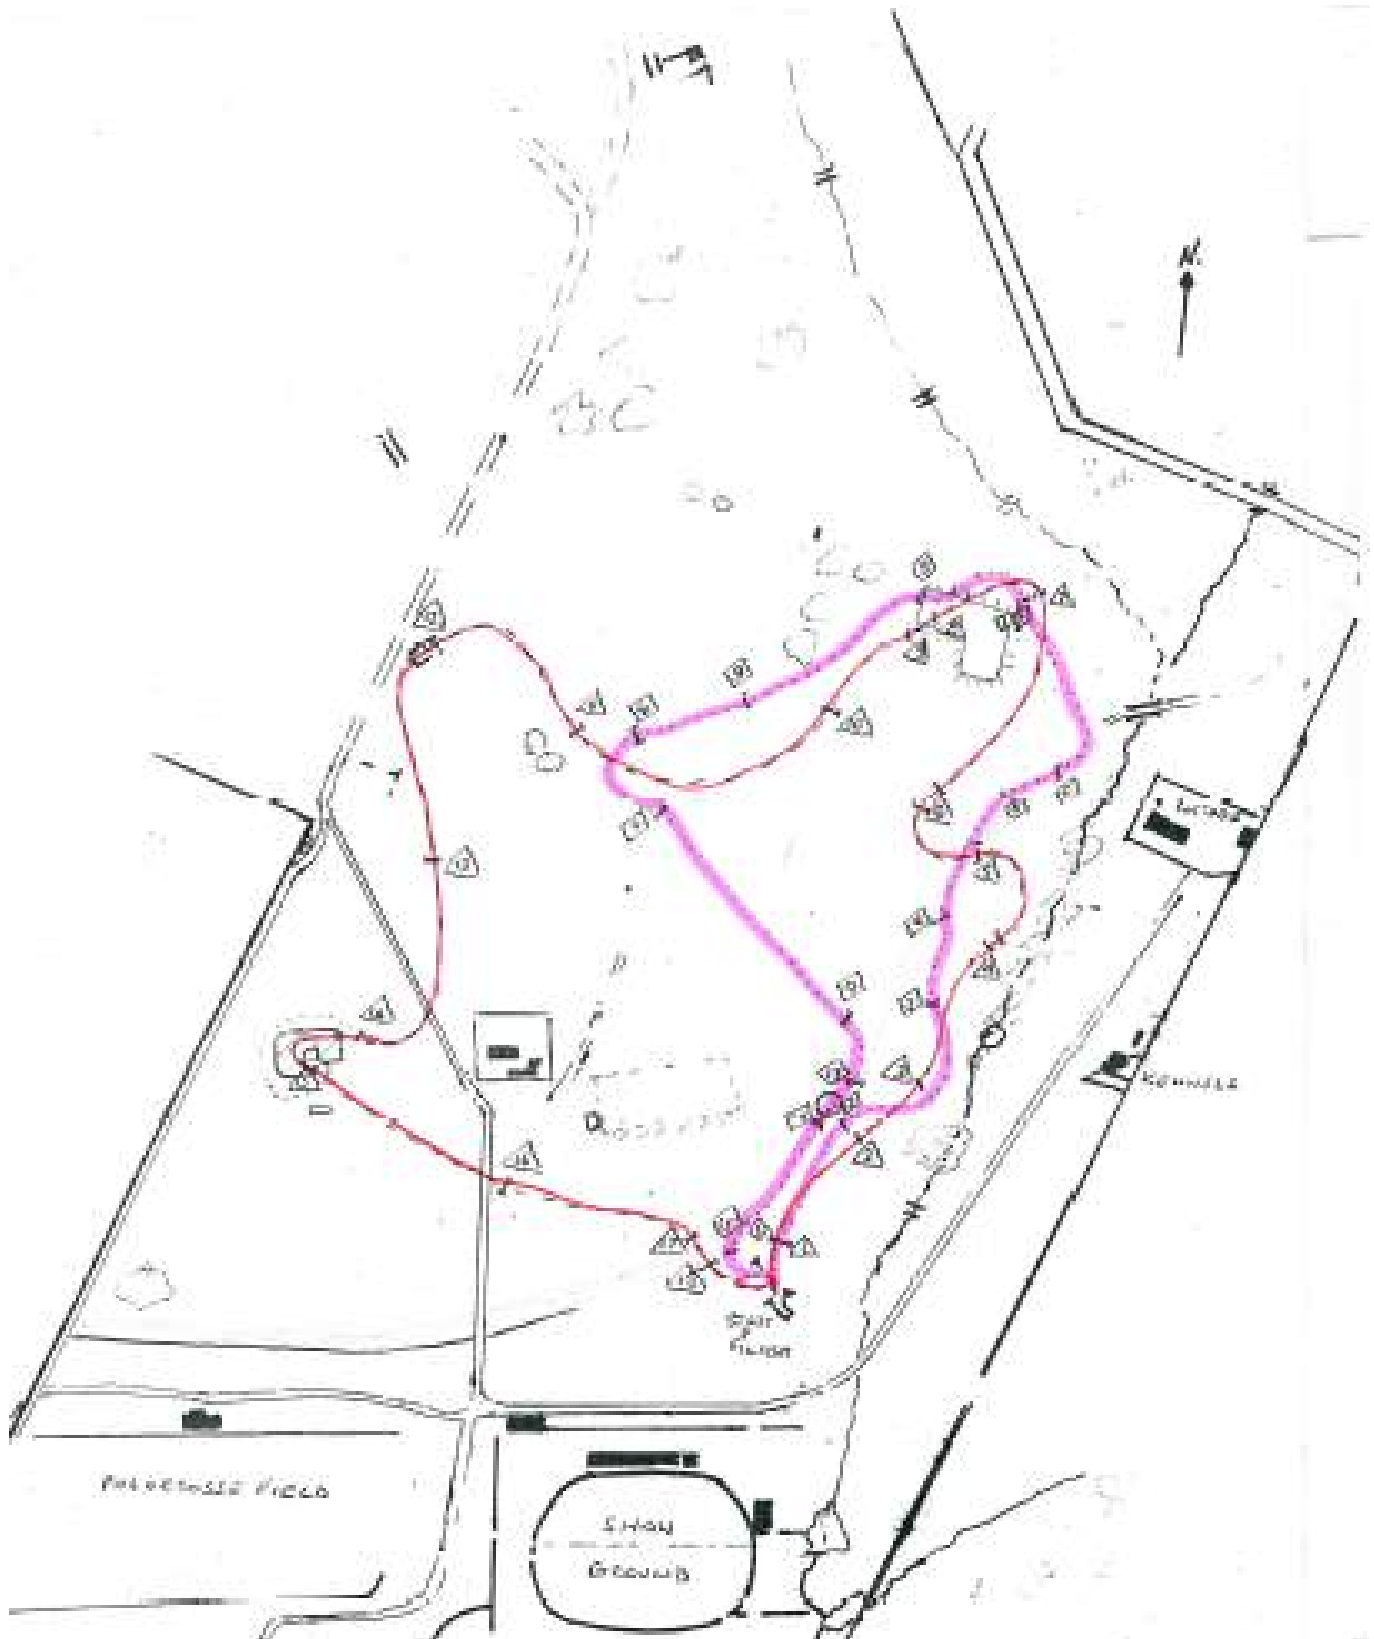

INANDA COUNTRY BASE

1st & 2nd December 2018
EV90

Ev.90

Numbers: Green
Course Length: 2200m
Speed: 450mpm
Time: 4m53s

1	Natural Log
2	Slanter
3	Brush
4	Gum Rails
5	Ditch Alternative
6	Sloping Gat
7ab	Black Poles & Water Drop
8	Into the Dip
9	Hume Pipe
10	Pimms Spinney
11	Eskom H
12	T Box
13	Among the Rocks
14	Barn Pipes
15	Old Oxer
16ab	Brush Choice
17	Pine Corner
18	Corner Box
19	Arrowhead
20	Ancient Log
21	Power Pole
22	Normandy Splash
23	Skinny
24	Last Fence

BONA THABA

FOURWAYS EQUINE CLINIC

INANDA COUNTRY BASE

1st & 2nd December 2018
Ev60 and Ev70

Ev.70

Numbers: Red
 Course Length: 1670m
 Speed: 420mpm
 Time: 3m58s

1	Long Log
2	Between the Bales
3	Sloping Gate
4ab	Croc Combo
5	Holey Turn
6ab	Ditch & Pipe
7	Pete's Box
8	Brush Wedge
9	Stumpy Log
10	Black Poles
11	T.B.A
12	Barn Sacks
13	The Narrow One
14	Log Before Water *
15	Wet Bales
16	Hunt Portable
17	Stick Heap
18	Last Logs

* Through or around water

Ev.60

Numbers: Pink
 Course Length: 1160m
 Speed: 400mpm
 Time: 2m54s

1	Long Log
2	Angle Log
3	Brush Spread
4	Giant Poles
5	Black Barrels
6	Hunt Jump
7	Boxes & Bales
8	Mushroom Box
9	Thatch Grass
10	Cross Poles
11	Truck Tyres
12	Log Pack
13	Little Ladder *
14	Hume Pipe
15	Final Turn

* Through or around water