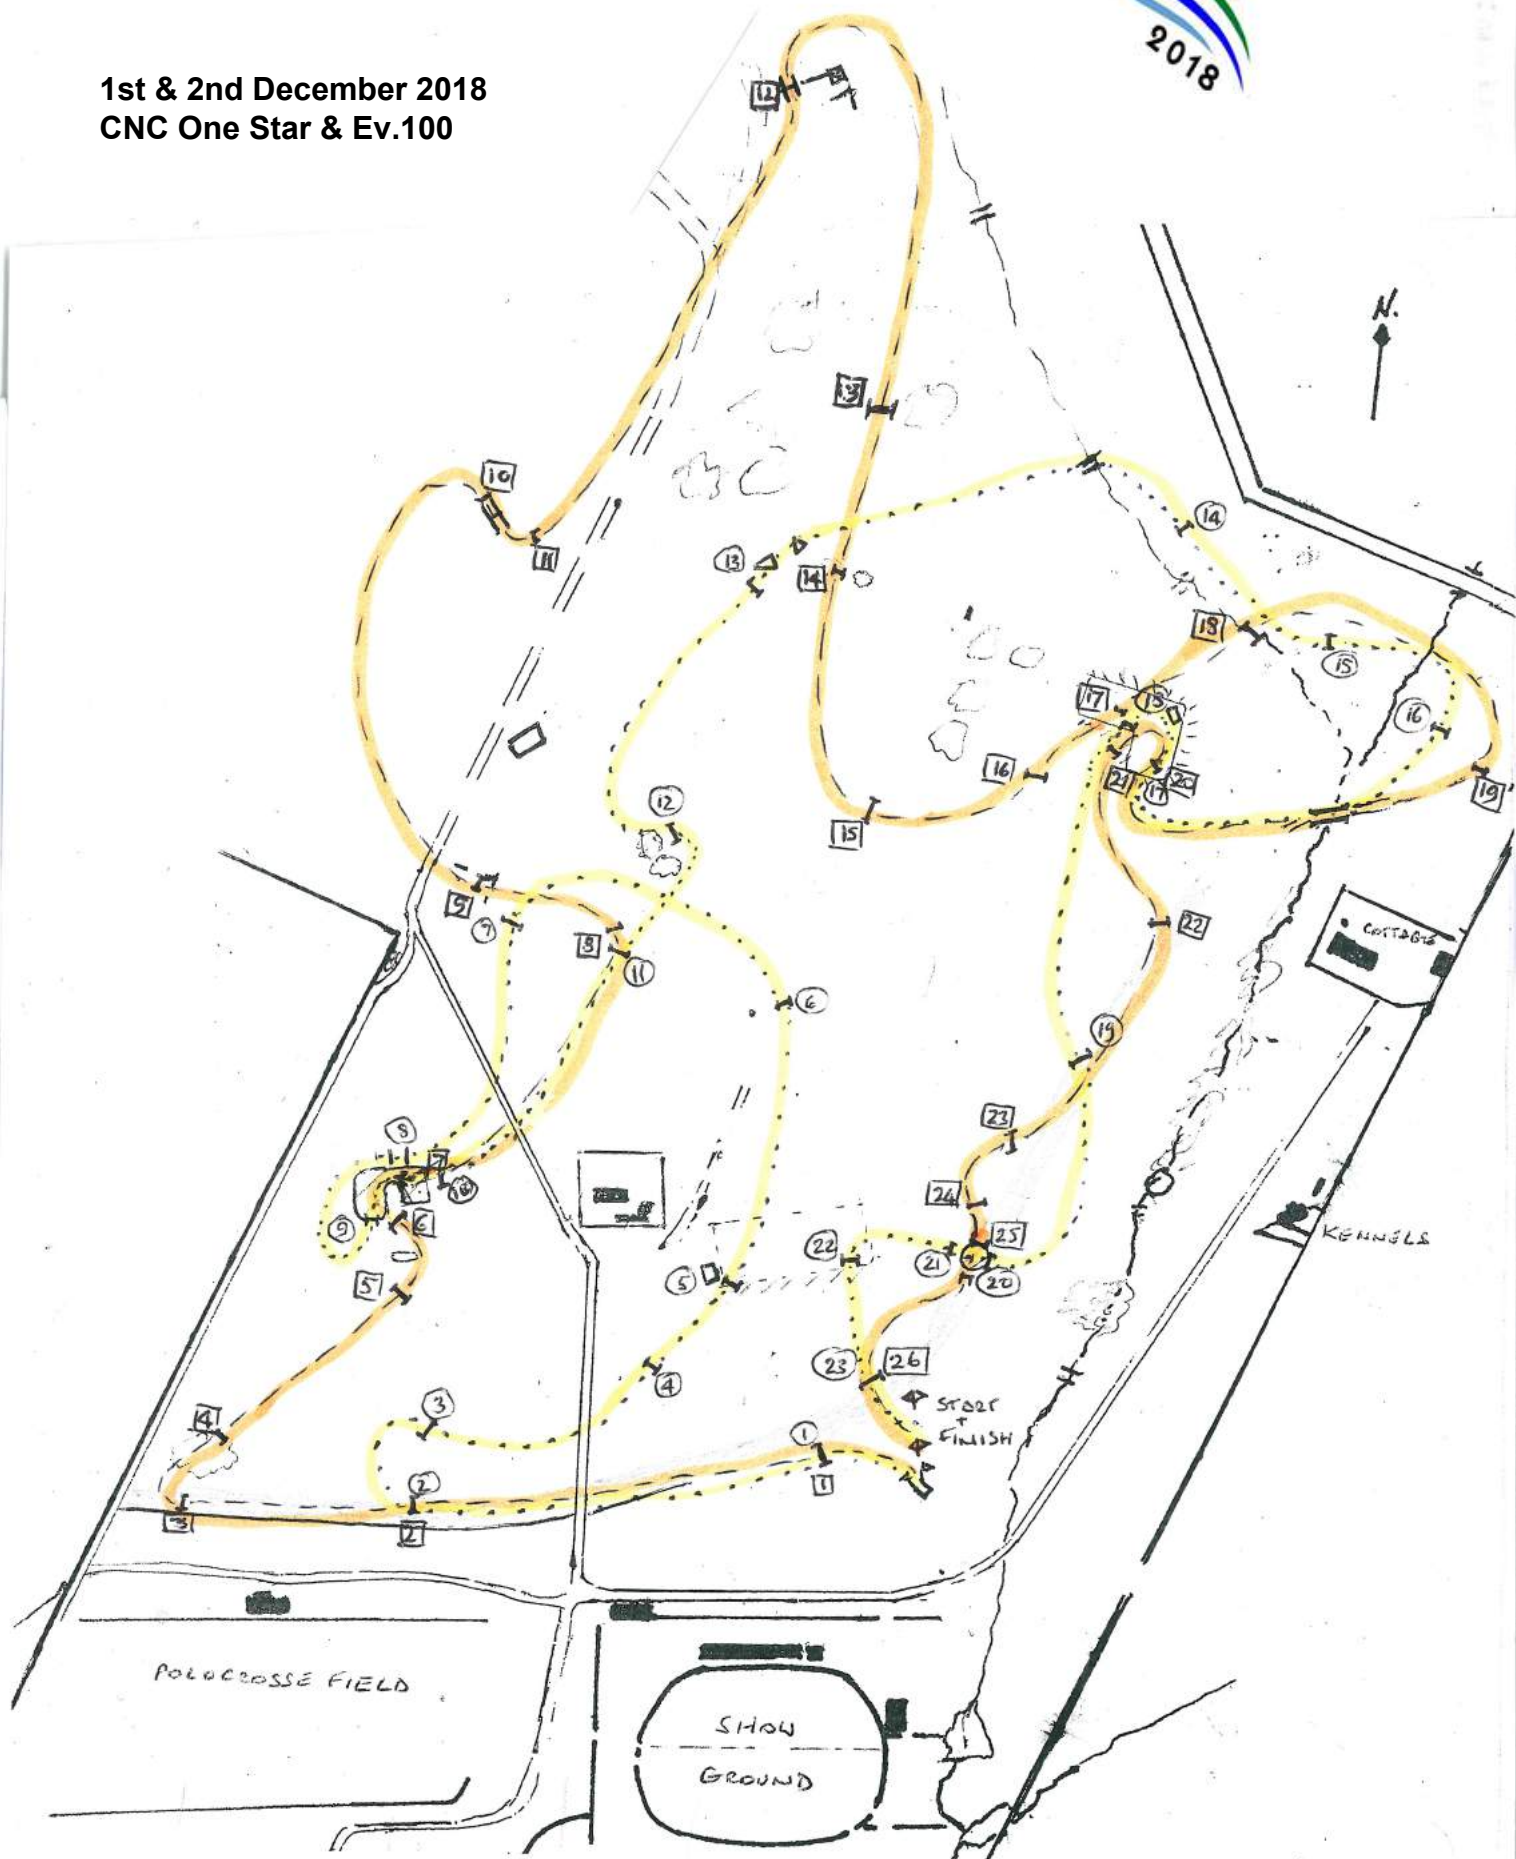

INANDA COUNTRY BASE

1st & 2nd December 2018
CNC One Star & Ev.100

CNC One Star

Numbers: Black (Orange line on Map)
 Course Length: 3020m
 Speed: 520mpm
 Time: 5m48s

1	Astra Medical First Oxer
2	Nu Angle Hume Pipe
3	Bales
4	Pimms Spinney
5	Black Oxer
6	KrewKut Hippo
7	Proteus Bull Frog
8ab	Irvines Stones & Hole
9	Bona Thaba Back of Ditch
10ab	Broken Bridge
11	Round the Bend
12	Old Dairy Rail
13	Corner
14	Lehle Bull Finch
15	Greg's Ditch
16	Polo Table
17	Fourways Equine On the Top
18	Carl's Ditch
19	Porta Brush
20	Milmac Rastaman
21	Milmac Beam
22	Black Oxer
23	The Smart Group Plain Rails
24	Cirrus Ditch Rail
25ab	Jawitz Drop/Splash/Skinny
26	Perserverance Final Angle

INANDA COUNTRY BASE

1st & 2nd December 2018
EV90

Ev.90

Numbers: Green
Course Length: 2200m
Speed: 450mpm
Time: 4m53s

1	Natural Log
2	Slanter
3	Brush
4	Gum Rails
5	Ditch Alternative
6	Sloping Gat
7ab	Black Poles & Water Drop
8	Into the Dip
9	Hume Pipe
10	Pimms Spinney
11	Eskom H
12	T Box
13	Among the Rocks
14	Barn Pipes
15	Old Oxer
16ab	Brush Choice
17	Pine Corner
18	Corner Box
19	Arrowhead
20	Ancient Log
21	Power Pole
22	Normandy Splash
23	Skinny
24	Last Fence

BONA THABA

FOURWAYS EQUINE CLINIC

INANDA COUNTRY BASE

1st & 2nd December 2018
Ev60 and Ev70

Ev.70

Numbers: Red
 Course Length: 1670m
 Speed: 420mpm
 Time: 3m58s

1	Long Log
2	Between the Bales
3	Sloping Gate
4ab	Croc Combo
5	Holey Turn
6ab	Ditch & Pipe
7	Pete's Box
8	Brush Wedge
9	Stumpy Log
10	Black Poles
11	T.B.A
12	Barn Sacks
13	The Narrow One
14	Log Before Water *
15	Wet Bales
16	Hunt Portable
17	Stick Heap
18	Last Logs

* Through or around water

Ev.60

Numbers: Pink
 Course Length: 1160m
 Speed: 400mpm
 Time: 2m54s

1	Long Log
2	Angle Log
3	Brush Spread
4	Giant Poles
5	Black Barrels
6	Hunt Jump
7	Boxes & Bales
8	Mushroom Box
9	Thatch Grass
10	Cross Poles
11	Truck Tyres
12	Log Pack
13	Little Ladder *
14	Hume Pipe
15	Final Turn