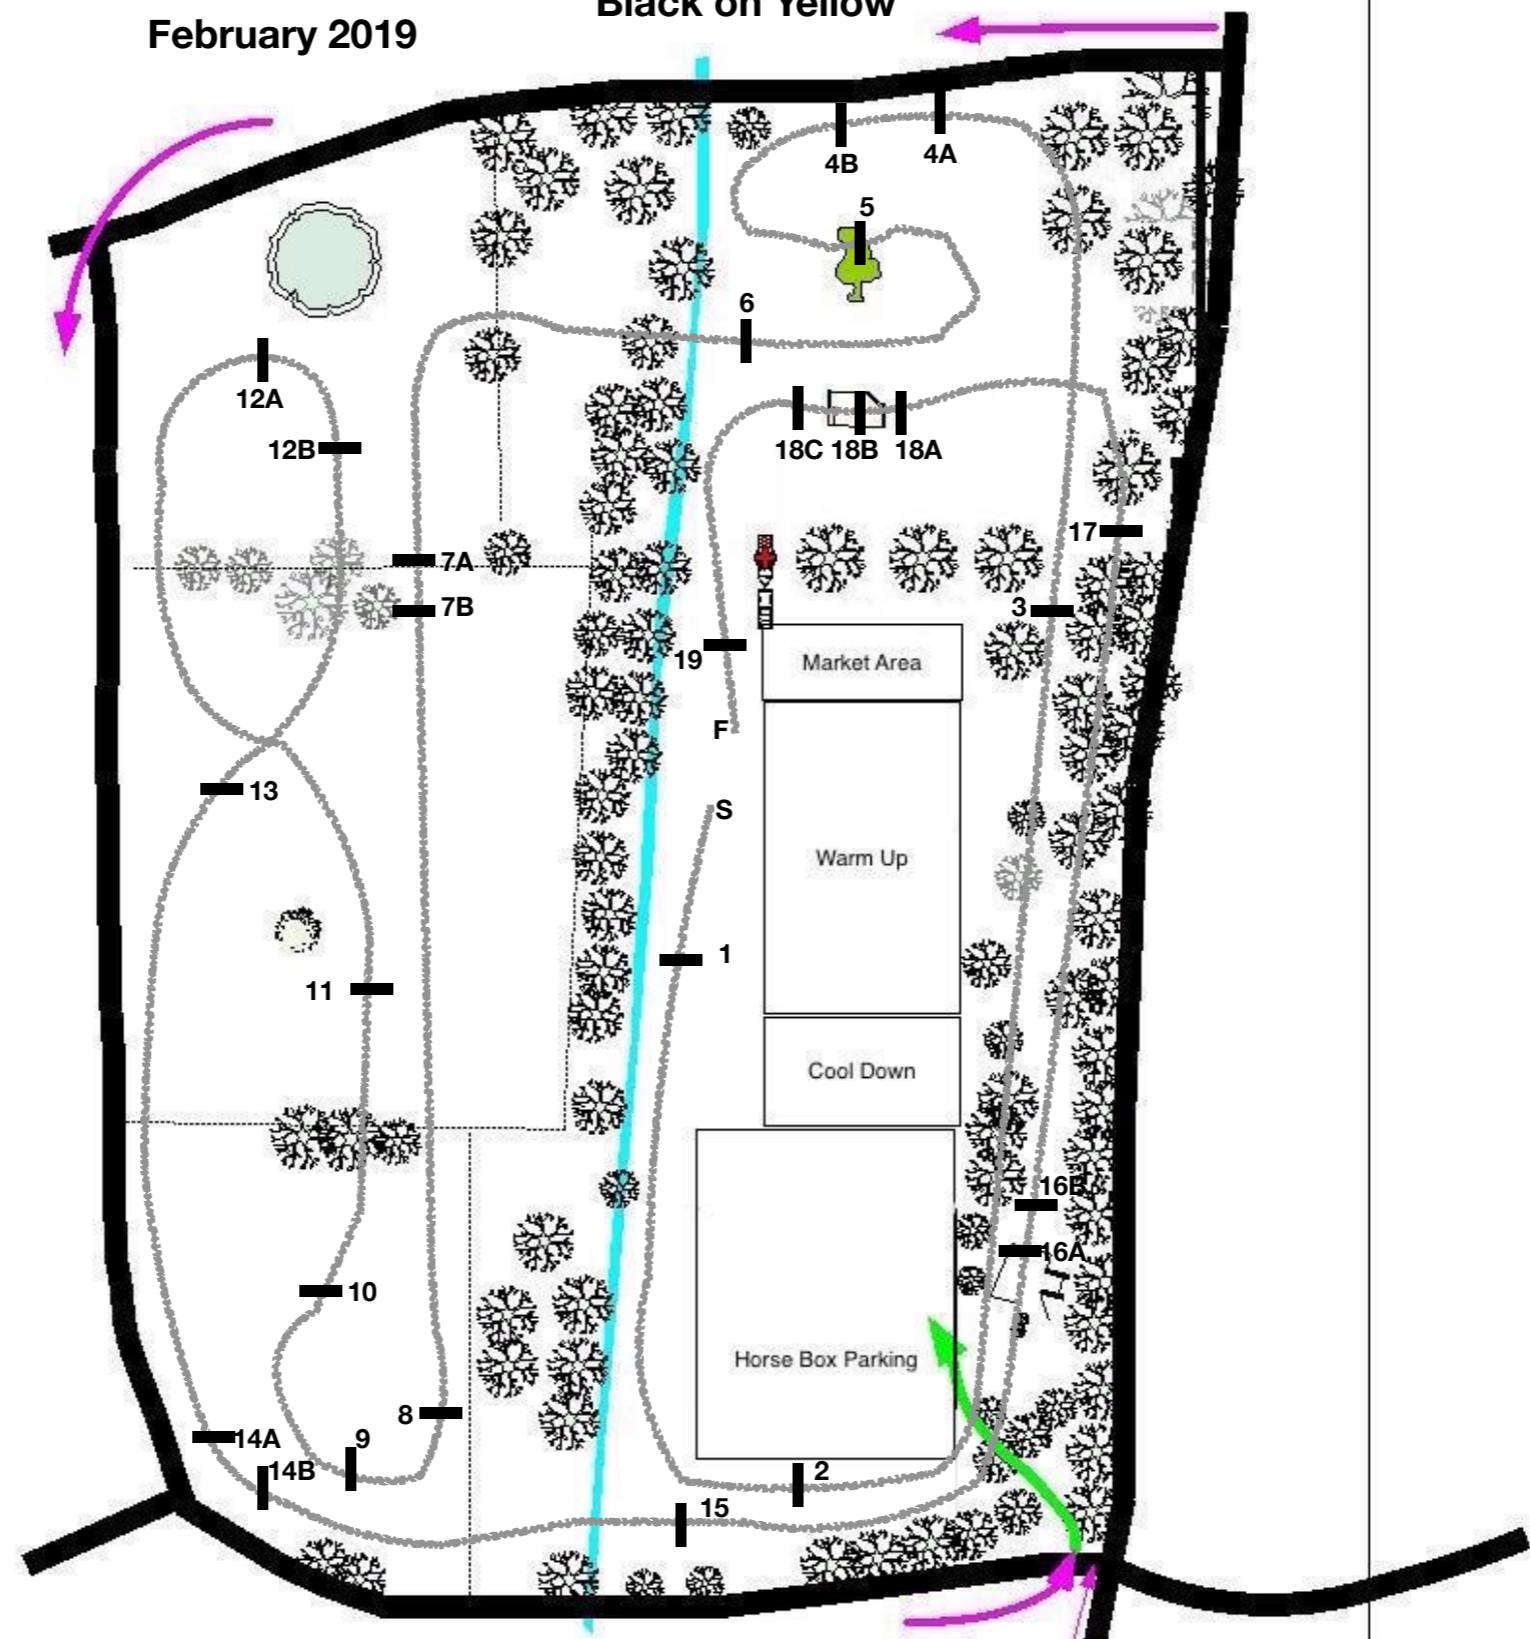

NRC Cross Country Course
February 2019

1m
Black on Yellow

Emergency Exit

Horse box should enter
from this side

Entrance to common
and emergency Exit