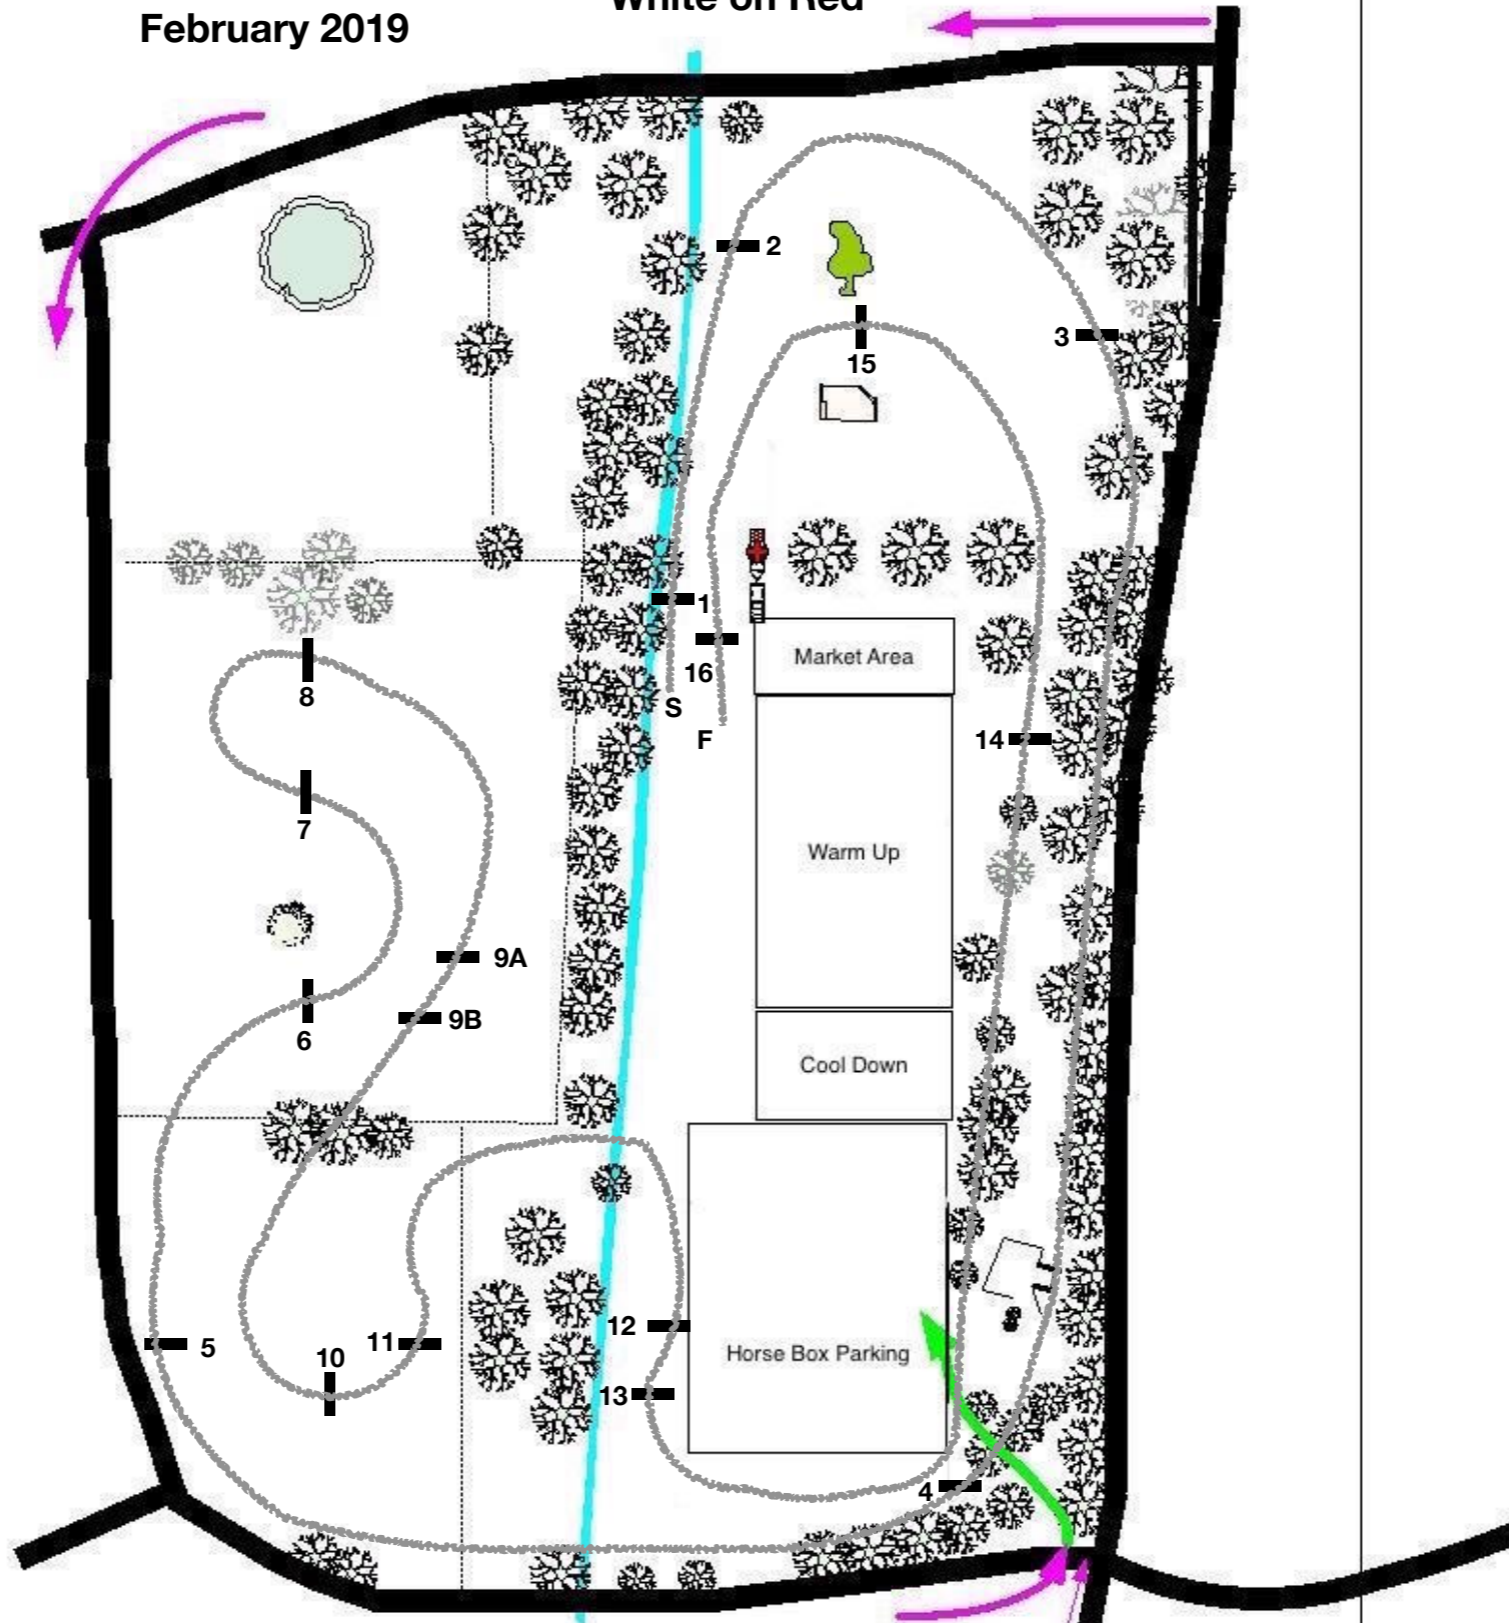

NRC Cross Country Course
February 2019

70cm
White on Red

Emergency Exit

Horse box should enter
from this side

Entrance to common
and emergency Exit