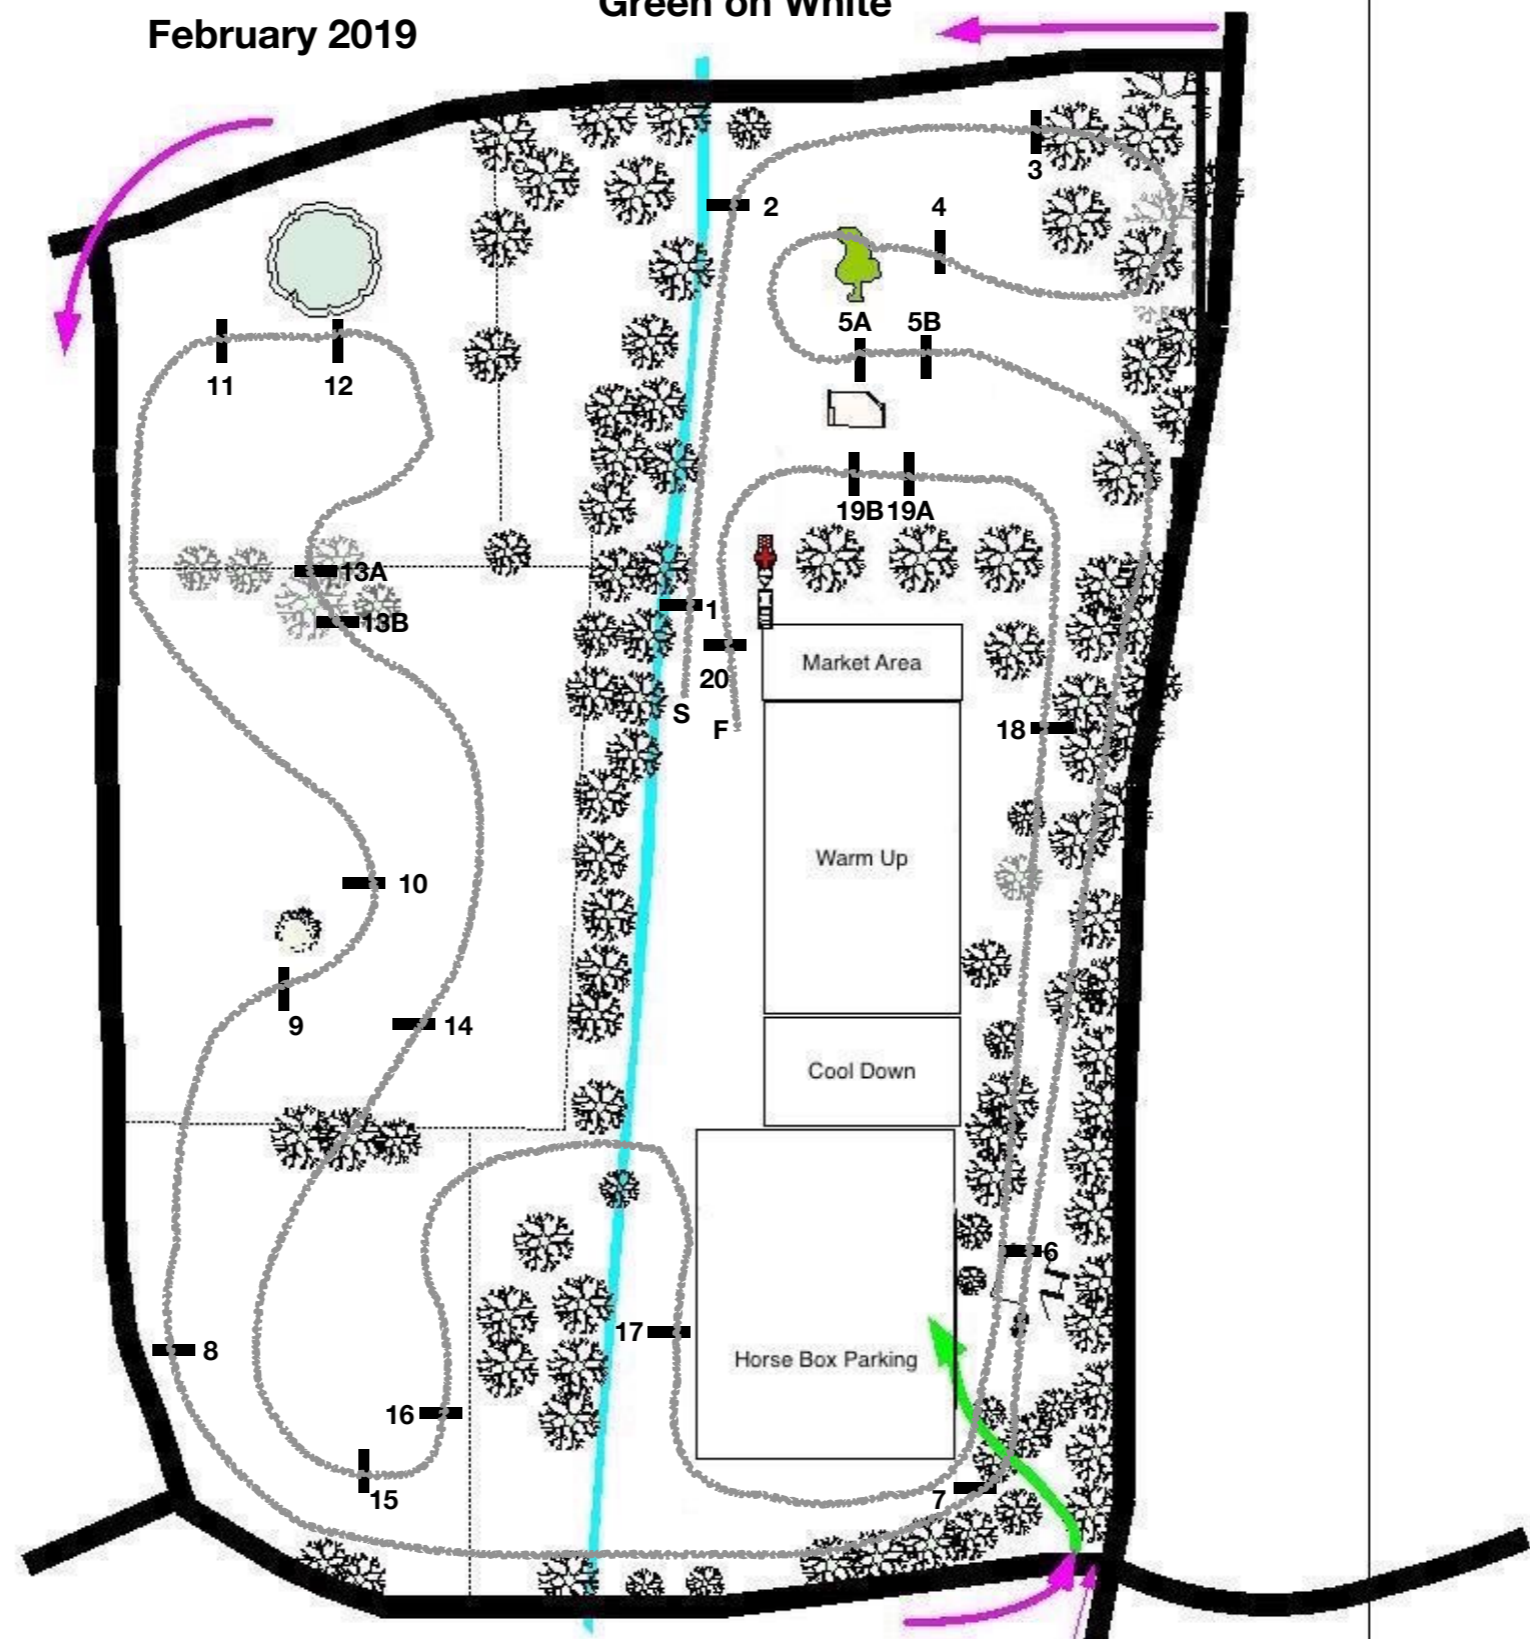

NRC Cross Country Course
February 2019

90cm
Green on White

Emergency Exit

Horse box should enter
from this side

Entrance to common
and emergency Exit