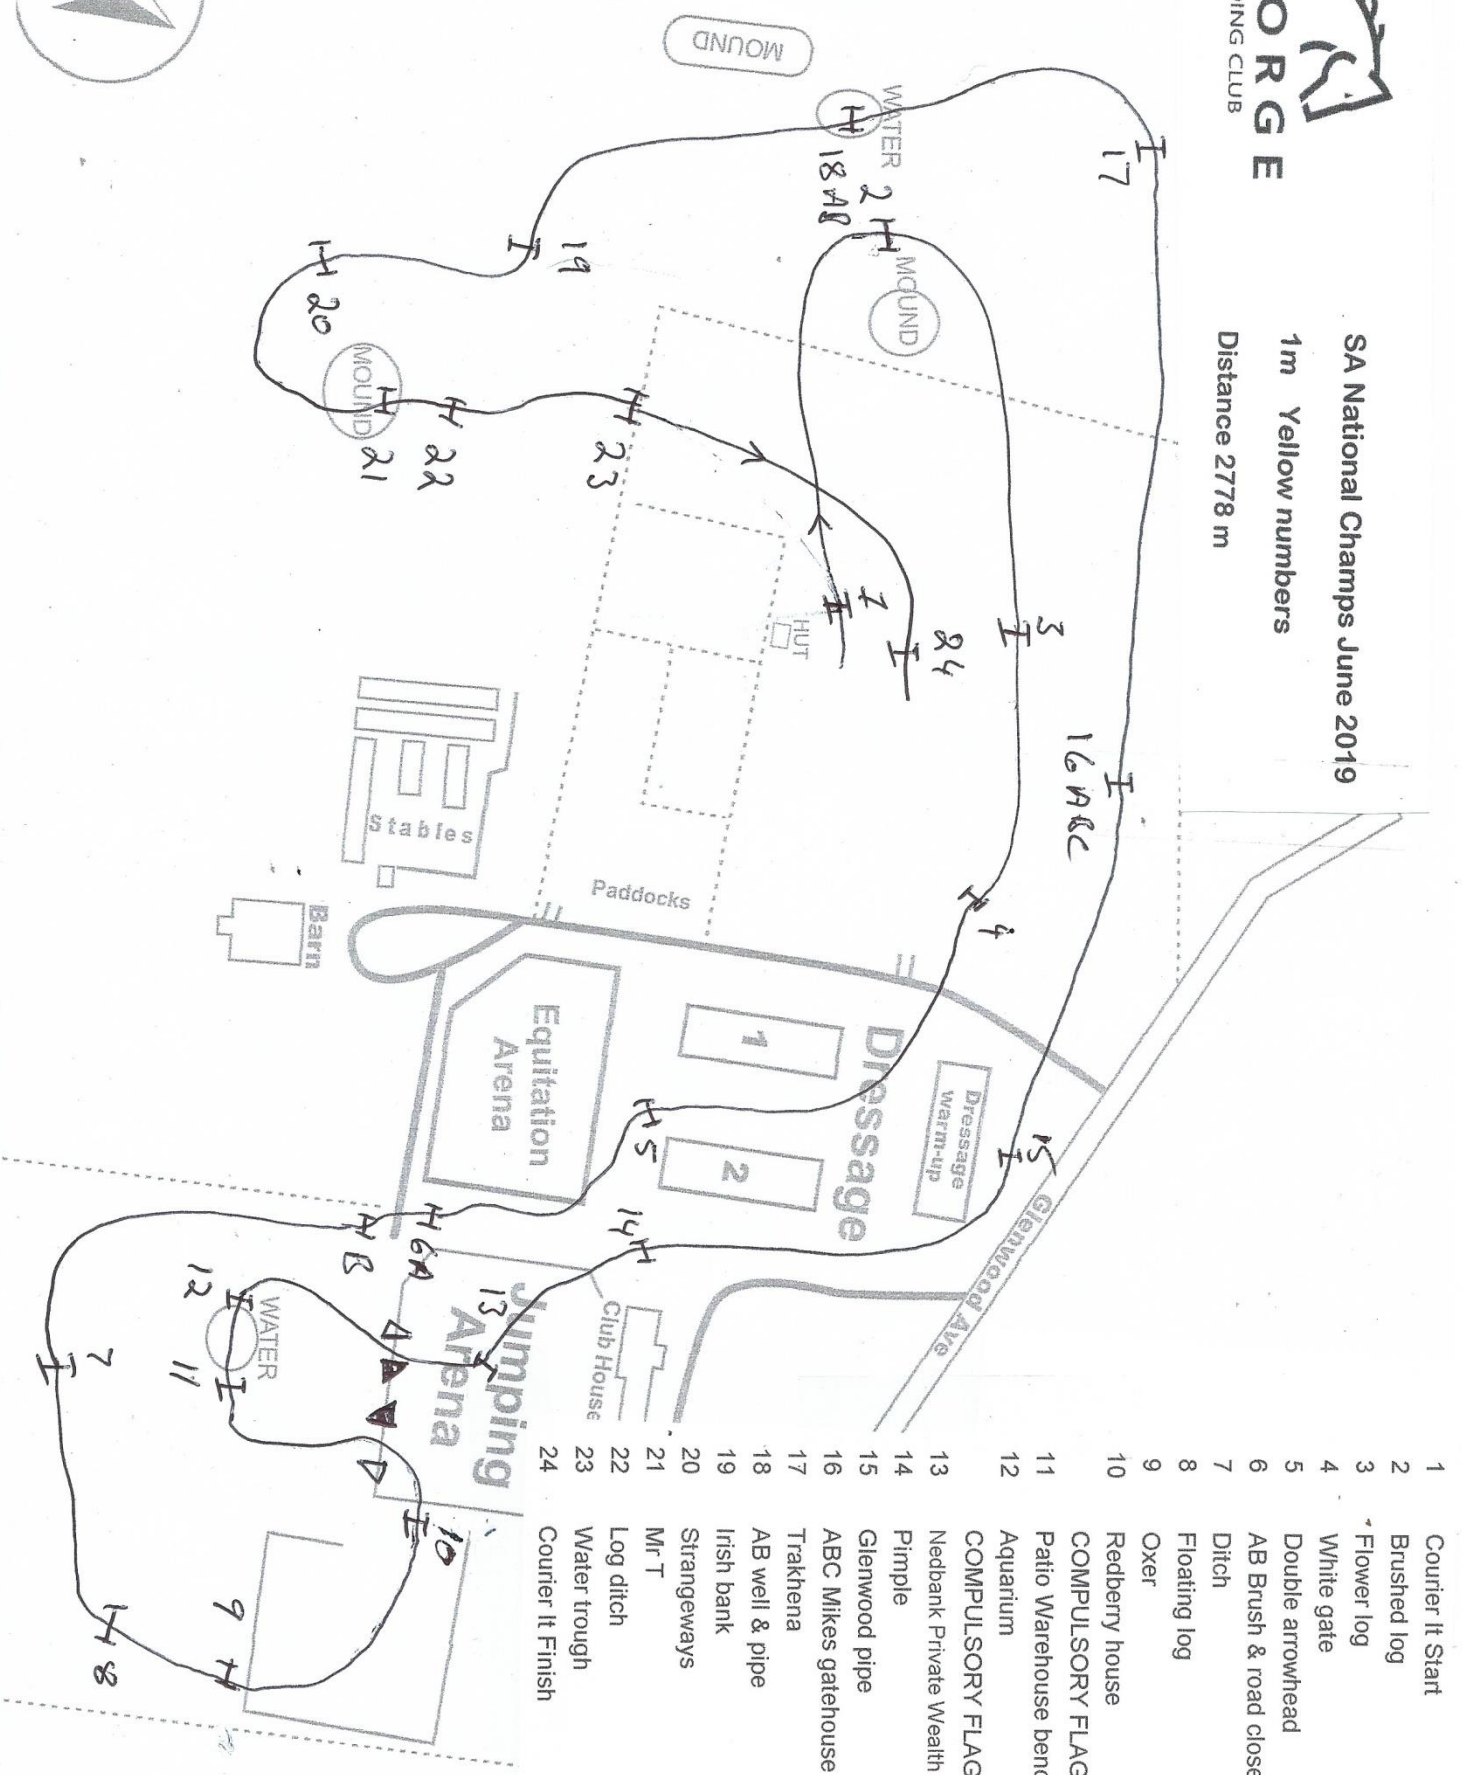

GEORGE
RIDING CLUB

SA National Champs June 2019

1m Yellow numbers

Distance 2778 m

- 1 Courier It Start
- 2 Brushed log
- 3 Flower log
- 4 White gate
- 5 Double arrowhead
- 6 AB Brush & road closed
- 7 Ditch
- 8 Floating log
- 9 Oxe
- 10 Redberry house
- 11 COMPULSORY FLAG
- 12 Patio Warehouse bench
- 13 Aquarium
- 14 COMPULSORY FLAG
- 15 Nedbank Private Wealth Corner
- 16 Pimple
- 17 Glenwood pipe
- 18 ABC Milkes gatehouse
- 19 Trakhena
- 20 AB well & pipe
- 21 Irish bank
- 22 Strangeways
- 23 Mr T
- 24 Log ditch
- Water trough
- Courier It Finish