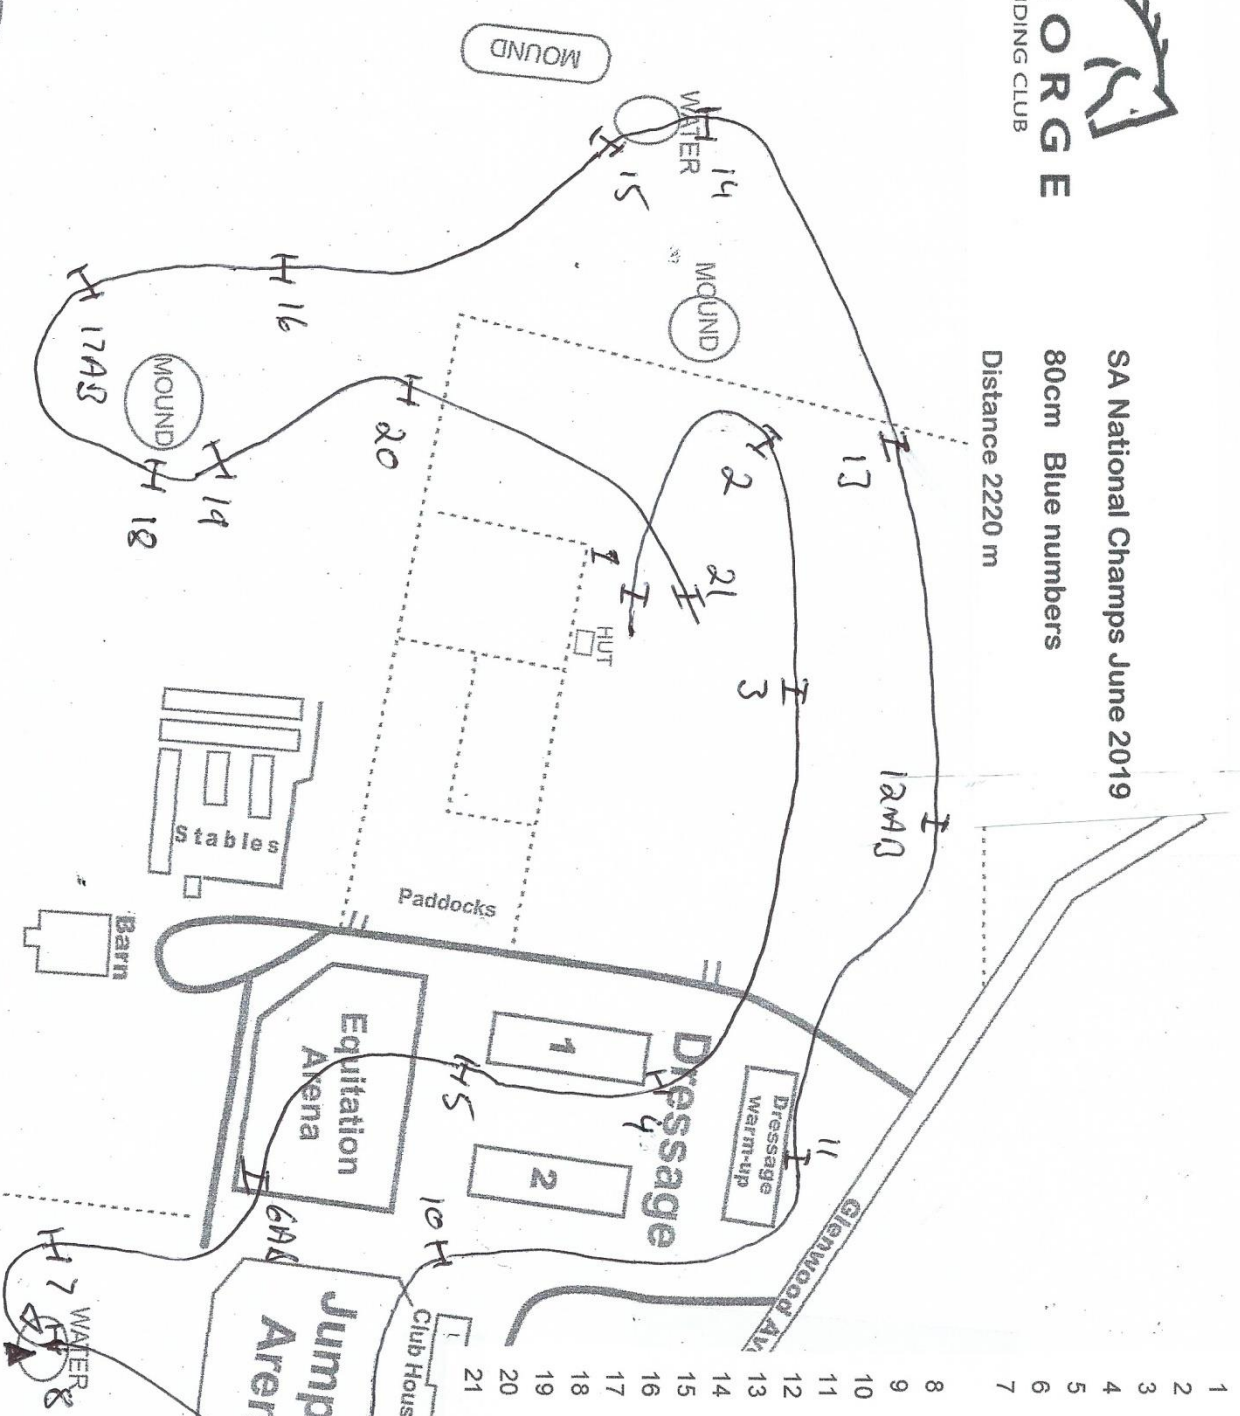

GEORGE
RIDING CLUB

SA National Champs June 2019

80cm Blue numbers

Distance 2220 m

- 1 Courner It Start
- 2 Curve log pile
- 3 Chair
- 4 Roll top
- 5 Brushed curve
- 6 AB steps
- 7 Mysthill Farm wagon
- 8 COMPULSORY FLAG
- 9 Patio Warehouse log
- 10 Gondwana Lodge
- 11 Org de Rac wine barrels
- 12 Thatch panel
- 13 AB trailer & zebra tyres
- 14 Fern log
- 15 Sloping rails
- 16 Triple bar
- 17 Slates
- 18 A B log to ditch
- 19 Baby T
- 20 Piets tree
- 21 Sloper

Redberry Table