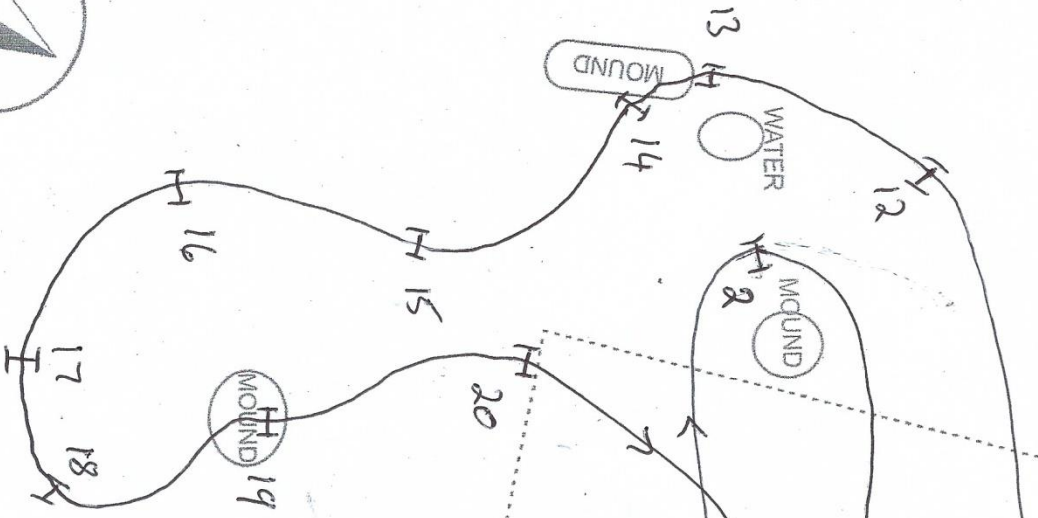

SA National Champs June 2019

90cm Purple numbers

Distance 2487 m

- 1 Courier It Start
- 2 Brushed log
- 3 Panels
- 4 Mysthill Farm mushroom
- 5 AB steps up
- 6 Patio Warehouse log
- 7 Patio Warehouse Bench
- 8 AB Gondwana Lodges
- 9 Org de Rac wine barrels
- 10 Glenwood pipe
- 11 ABC Mikes gatehouse
- 12 Forest log
- 13 Plets tree
- 14 Log
- 15 Irish bank
- 16 Ditch
- 17 AB Smiley
- 18 Corner
- 19 Mrs T
- 20 Water trough
- 21 Courier It Finish