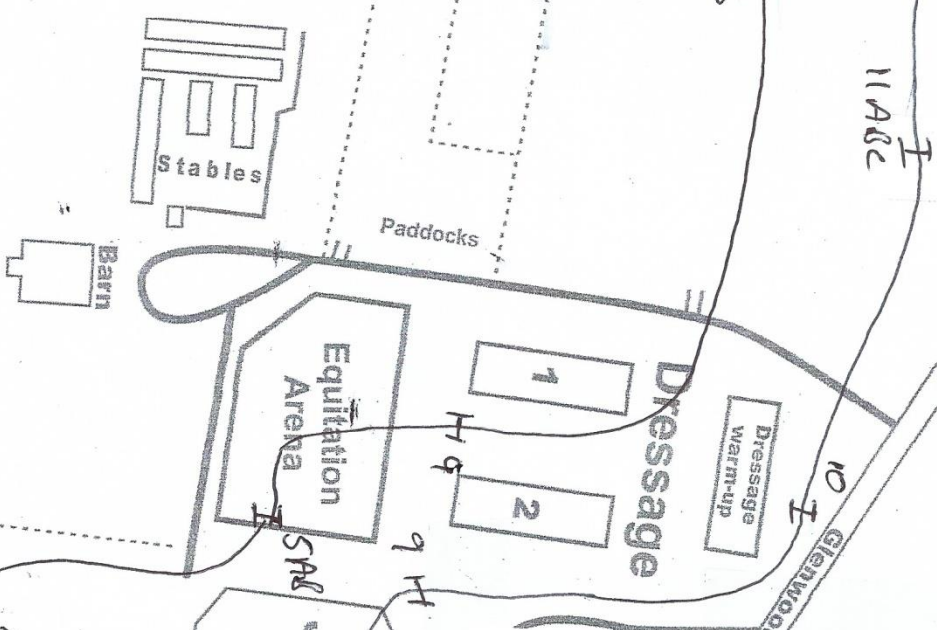

SA National Champs June 2019

90cm Purple numbers

Distance 2487 m

- 1 Courier It Start
- 2 Brushed log
- 3 Panels
- 4 Mysthill Farm mushroom
- 5 AB steps up
- 6 Patio Warehouse log
- 7 Patio Warehouse Bench
- 8 AB Gondwana Lodges
- 9 Org de Rac wine barrels
- 10 Glenwood pipe
- 11 ABC Mikes gatehouse
- 12 Forest log
- 13 Plets tree
- 14 Log
- 15 Irish bank
- 16 Ditch
- 17 AB Smiley
- 18 Corner
- 19 Mrs T
- 20 Water trough
- 21 Courier It Finish