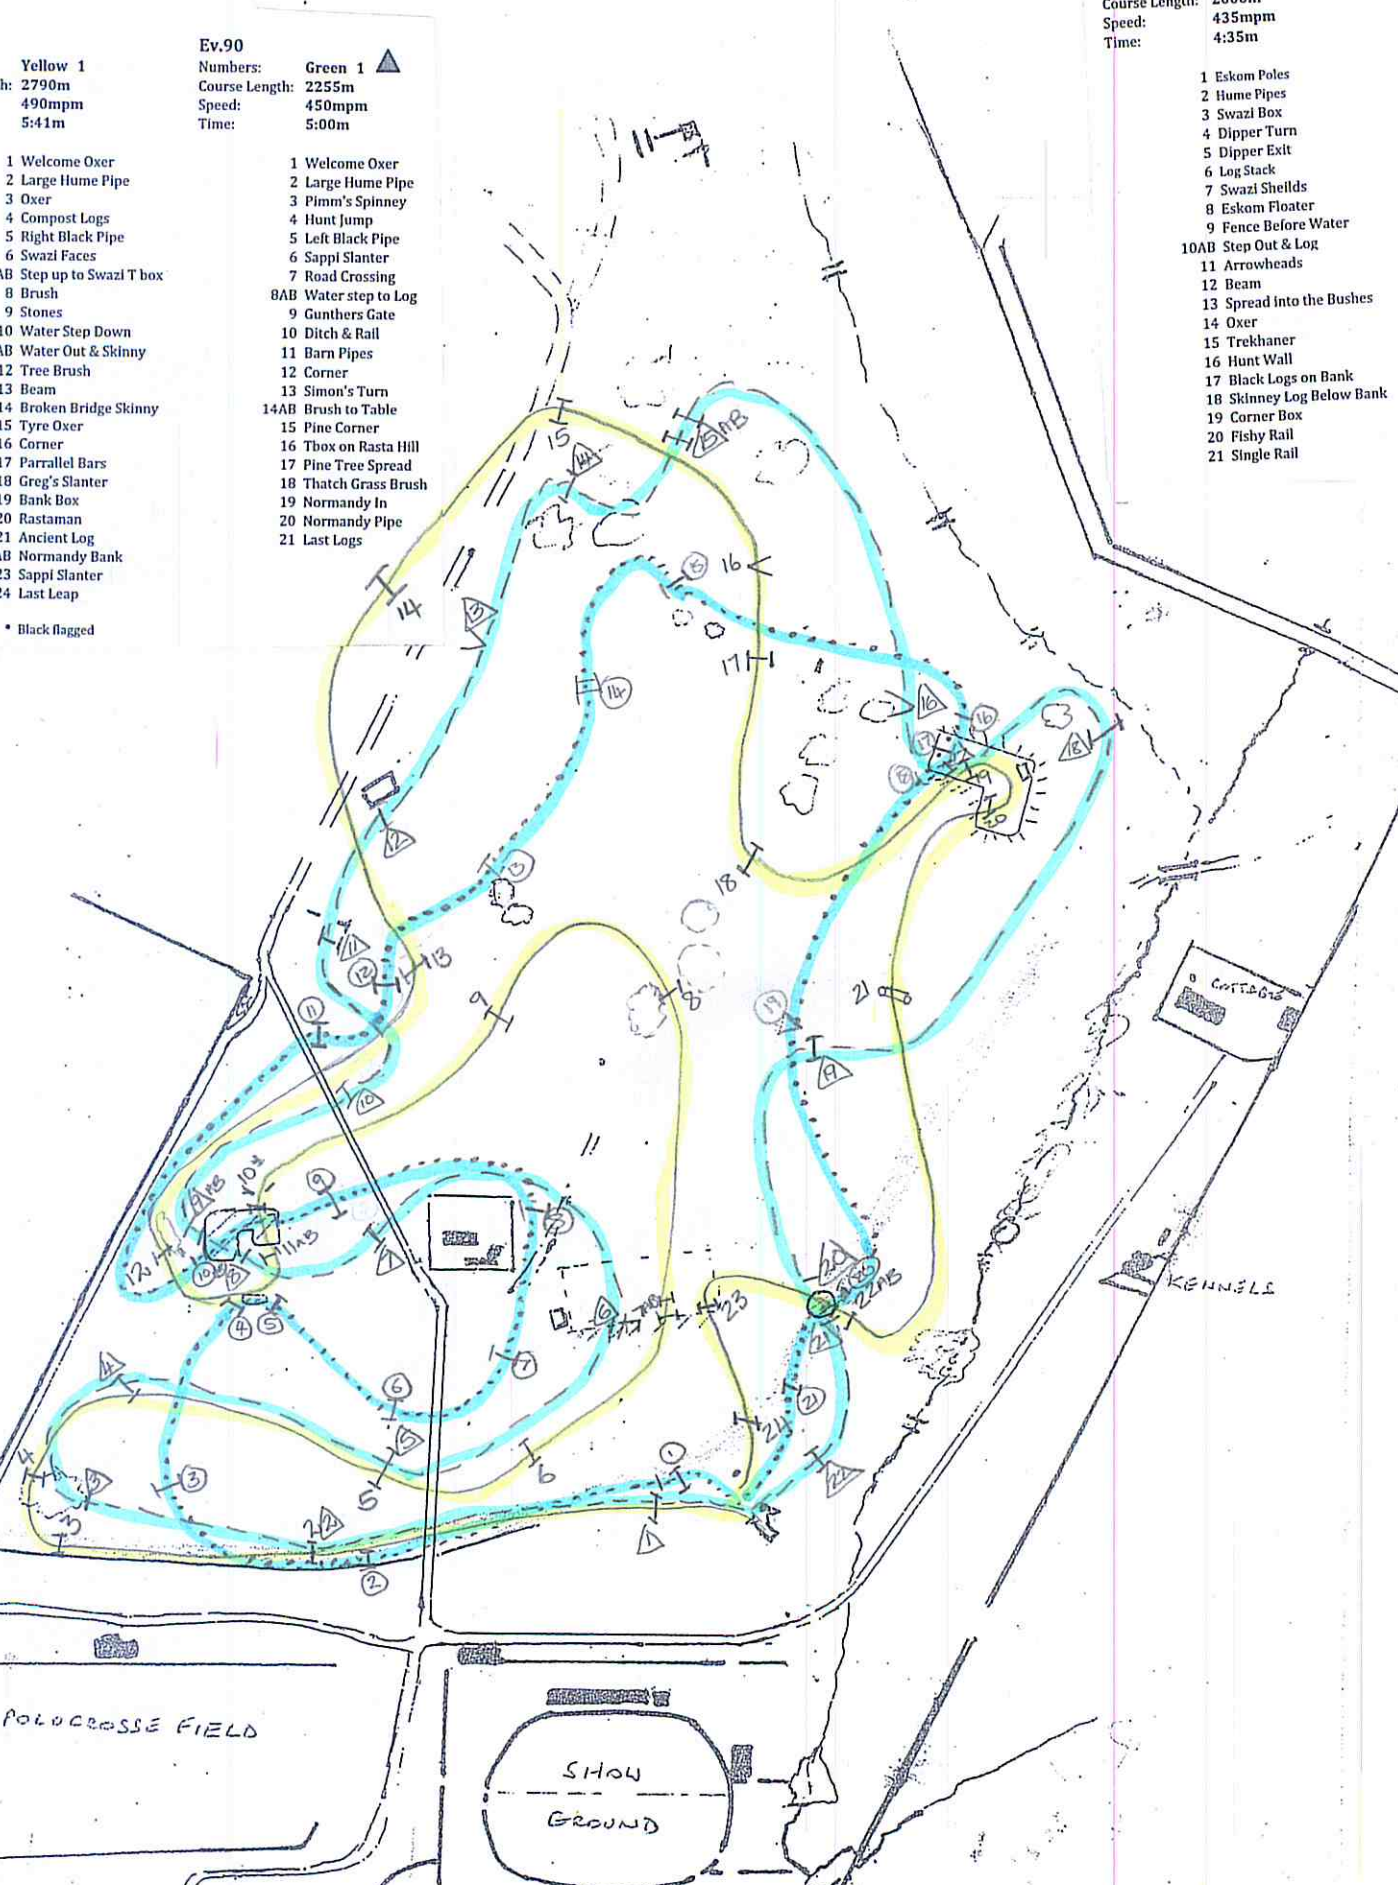

* Black flagged

Ev.90

Numbers: Green 1 ▲
Course Length: 2255m
Speed: 450mpm
Time: 5:00m

- 1 Welcome Oxer
- 2 Large Hume Pipe
- 3 Pimm's Spinney
- 4 Hunt Jump
- 5 Left Black Pipe
- 6 Sappi Slanter
- 7 Road Crossing
- 8AB Water step to Log
- 9 Gunthers Gate
- 10 Ditch & Rail
- 11 Barn Pipes
- 12 Corner
- 13 Simon's Turn
- 14AB Brush to Table
- 15 Pine Corner
- 16 Tbox on Rasta Hill
- 17 Pine Tree Spread
- 18 Thatch Grass Brush
- 19 Normandy In
- 20 Normandy Pipe
- 21 Last Logs

Ev.80

Numbers: Blue 1 ●
Course Length: 2000m
Speed: 435mpm
Time: 4:35m

- 1 Eskom Poles
- 2 Hume Pipes
- 3 Swazi Box
- 4 Dipper Turn
- 5 Dipper Exit
- 6 Log Stack
- 7 Swazi Shelds
- 8 Eskom Floater
- 9 Fence Before Water
- 10AB Step Out & Log
- 11 Arrowheads
- 12 Beam
- 13 Spread into the Bushes
- 14 Oxer
- 15 Trekhaner
- 16 Hunt Wall
- 17 Black Logs on Bank
- 18 Skinny Log Below Bank
- 19 Corner Box
- 20 Fishy Rail
- 21 Single Rail

October One Day Show

Sunday 27th October 2019

Ev.70

Numbers: Red 1
 Course Length: 1880m
 Speed: 420mpm
 Time: 4:29m

- 1 Portastack
- 2 Black Stack
- 3 Swazi Box
- 4 Sacks
- 5 Under the Tree
- 6AB Log to Skinny
- 7 Poplar Log
- 8 Sappli Up
- 9 Black Log
- 10 Eskom
- 11 Aframe(In or Around Water)
- 12 Serpant
- 13 Sacks
- 14 Gum Upright
- 15 Shavings Jump
- 16 Black Oxer
- 17AB Pipe to Ditch
- 18 Log Stack
- 19 Normandy Gate
- 20 Oxer

Ev.60

Numbers: Pink 1
 Course Length: 1530m
 Speed: 400mpm
 Time: 3:50m

- 1 Original Tree Trunk
- 2 Logs
- 3 Bales
- 4 Sacks next to Gate
- 5 Bent Tree Trunk
- 6 Little Box
- 7 Eskom
- 8 Little Ditch
- 9 Long Log
- 10AB Log Combo
- 11 Coloured Tyres
- 12 Hunt Stack
- 13 Stack between Bales
- 14 Gate
- 15 More Drums
- 16 Normandy Pipe
- 17 Brush Jump