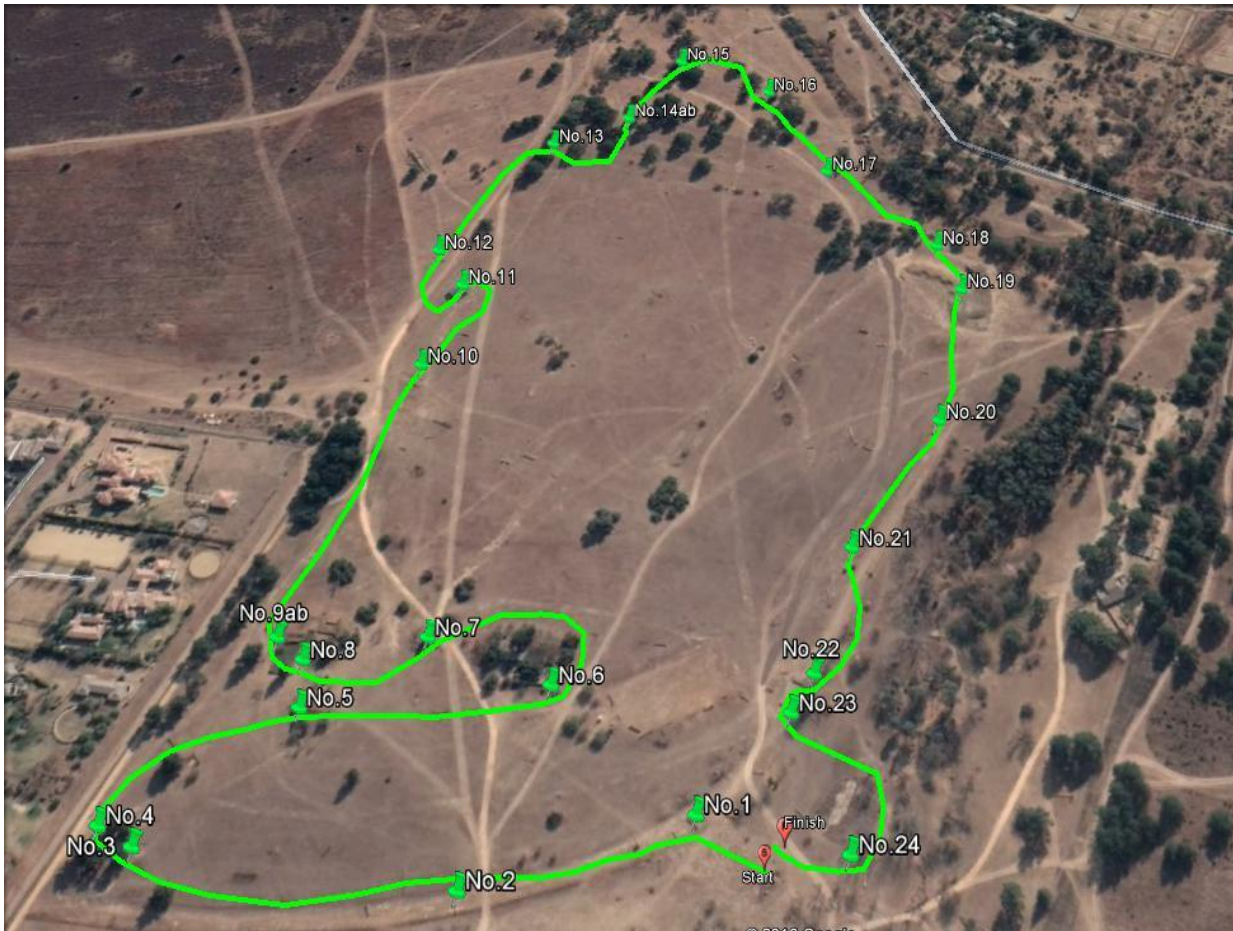

### CCN One Star - S

Numbers: White numbers on Black  
 Course Length: 2920m  
 Speed: 500mpm  
 Time: 5m51s

1	Western Shoppe First Oxer
2	Bona Thaba Pipe Log
3	Saddlebrook Approach
4	Clump of Logs
5	Lehle Engerneering Black Pipe
6ab	Milmac Desk to Swazi Flowerbox
7	Brush
8	Blenheim Brush
9	Roadside Drop
10ab	Old Logs & Step
11	Ruth's Hippo
12	Narrow Tree Brush
13	Corner
14ab	Barn Combo
15ab	Bridge and Drop
16	Tyre Spread
17	Corner
18	Bank Log
19	Derby Rail
20	Oxer
21	Steffaniti Stock's Splash
22	Pipe Down
23	Equine Balance Last Logs

### Ev.100

Numbers: Yellow  
Course Length: 2686m  
Speed: 490mpm  
Time: 5m29s

1	Black & White Oxer
2	Strong Hunt Jump
3	Saddlebrook Approach
4	Pimm's Spinney
5	Through the Trees
6ab	Log and Anvil
7	Swazi Picnic Table
8	Tyres
9	Swazi Chest
10	Beam B4 Water
11ab	Steps to Hippo
12ab	Sunken Road
13	Conor's Fence
14	Hunt Oxer
15	Barnwall Drop
16ab	Offsets
17	Cheesewedge
18	Polo Table
19	T on Top
20	T Down Below
21	Big Old Log
22	Into Steffaniti Stock's Splash
23	Arrowhead
24	2nd Hand Sally

### Ev.90

Numbers: Green  
 Course Length: 2320m  
 Speed: 450mpm  
 Time: 5m09s

1	Liverpool
2	Hunt Jump
3	Hume Pipe
4	Pimms Spinney Rail
5	Brush
6	Corner
7	Tyres
8	Crocodiles
9ab	Step to Arrowhead
10	Ditch Rail
11	Barn Drop
12	Andy's Ditch
13	Thatch Grass
14ab	Brush to Table
15	Paul's Gate
16	Ditch & Big Log
17	Black Oxer
18	A Frame
19	Brush Box
20	Ditch Wall
21	Waterworks Drop
22	Into Steffaniti Stock's Splash
23	Sloper Box
24	Pipe

### Ev.80

Numbers: Blue  
 Course Length: 2090m  
 Speed: 435mpm  
 Time: 4m49s

1	Long Logs
2	Hume Pipe
3	Swazi Box
4	Pimms Spinney
5	Brush Box
6	Into the Dipper
7	Out the Dipper
8	Log Stack
9	Swazi Shields
10	Eskom
11	Beam B4 Water
12ab	Step & Bales
13	Short Log in Frame
14ab	Ruth's Barn Combo
15	Simon's Logs
16	Trekhaner
17	Old Tree
18	Drop
19	Log at Steffaniti Stock's Splash
20	Final Oxer