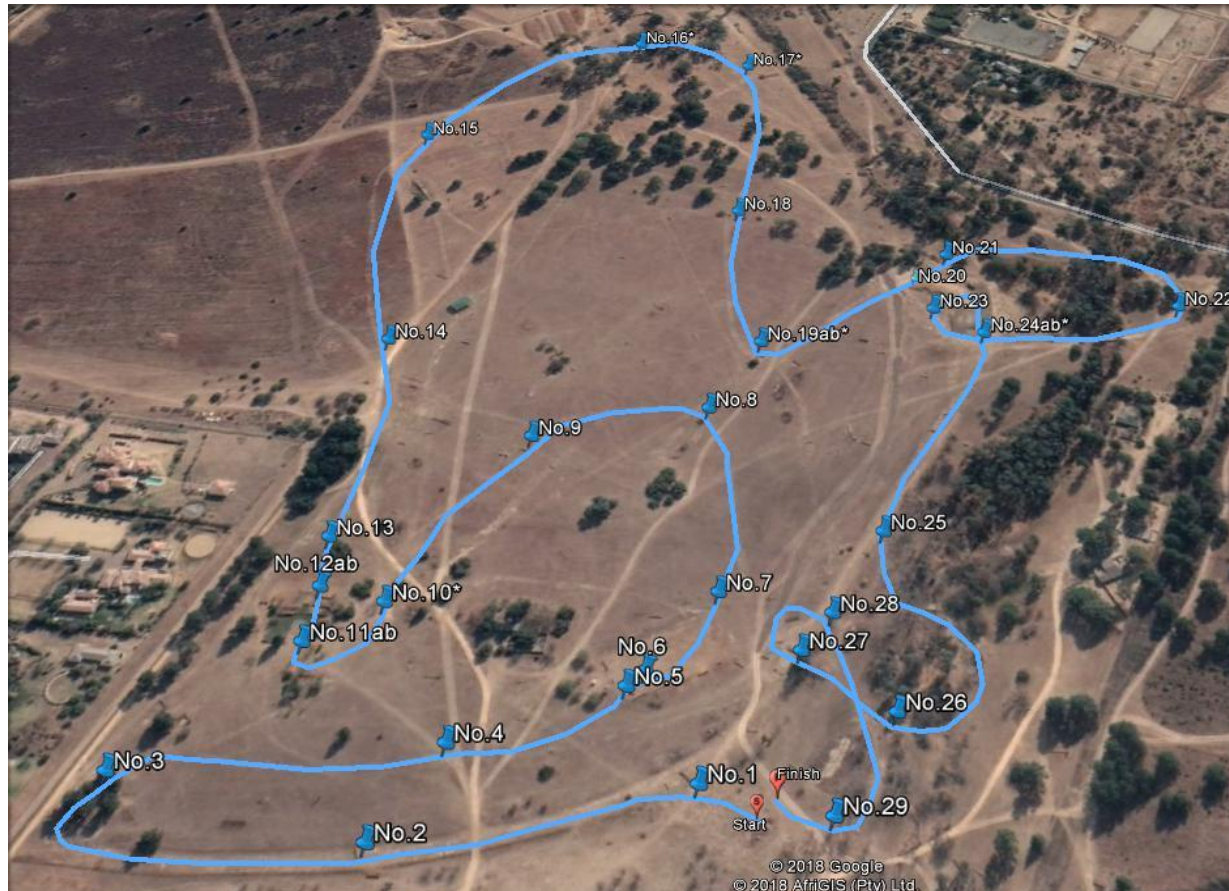

## CCN Three Star - S

Numbers: ICB Blue Numbers  
Course Length: 3550m  
Speed: 550mpm  
Time: 6m28s

Start & Finish	Proteus Software
1	Western Shoppe White Oxer
2	Bona Thaba Angled Pipe
3	In the Spinney
4	Lehle Engeneering Steel Pipe
5	Milmac Bench
6	Milmac Table
7	Persverance Rosettes Brush Corner
8	Skinny T
9	Stone Oxer
*10	Diepsloot Fence - Conor Doak
11ab	Bull Frog to Brush into Water
12ab	Gillian's Giant Steps
13	Equifeeds Triple Brush
14	T Ranch
15	Compost Bag Spread
*16	Hole in the Trees
*17	Lefthand Corner
18	Parallel Bars
*19ab	Irvine's Ditch and Log choice
20	Vula Tours Rastaman
21	Carl's Ditch
22	Brush Turn
23	Round Top
24ab	Rasta Bank to Derby Rails
25	Arrow Head (compulsory Flags @ bridge)
26	Stubb's Original
27ab	Steffaniti Stock's Splash
28	Fishy Turn
29	Equine Balance Last Logs
*	Black flag options

### CCN One Star - S

Numbers: White numbers on Black  
 Course Length: 2920m  
 Speed: 500mpm  
 Time: 5m51s

1	Western Shoppe First Oxer
2	Bona Thaba Pipe Log
3	Saddlebrook Approach
4	Clump of Logs
5	Lehle Engerneering Black Pipe
6ab	Milmac Desk to Swazi Flowerbox
7	Brush
8	Blenheim Brush
9	Roadside Drop
10ab	Old Logs & Step
11	Ruth's Hippo
12	Narrow Tree Brush
13	Corner
14ab	Barn Combo
15ab	Bridge and Drop
16	Tyre Spread
17	Corner
18	Bank Log
19	Derby Rail
20	Oxer
21	Steffaniti Stock's Splash
22	Pipe Down
23	Equine Balance Last Logs

### Ev.90

Numbers: Green  
 Course Length: 2320m  
 Speed: 450mpm  
 Time: 5m09s

1	Liverpool
2	Hunt Jump
3	Hume Pipe
4	Pimms Spinney Rail
5	Brush
6	Corner
7	Tyres
8	Crocodiles
9ab	Step to Arrowhead
10	Ditch Rail
11	Barn Drop
12	Andy's Ditch
13	Thatch Grass
14ab	Brush to Table
15	Paul's Gate
16	Ditch & Big Log
17	Black Oxer
18	A Frame
19	Brush Box
20	Ditch Wall
21	Waterworks Drop
22	Into Steffaniti Stock's Splash
23	Sloper Box
24	Pipe