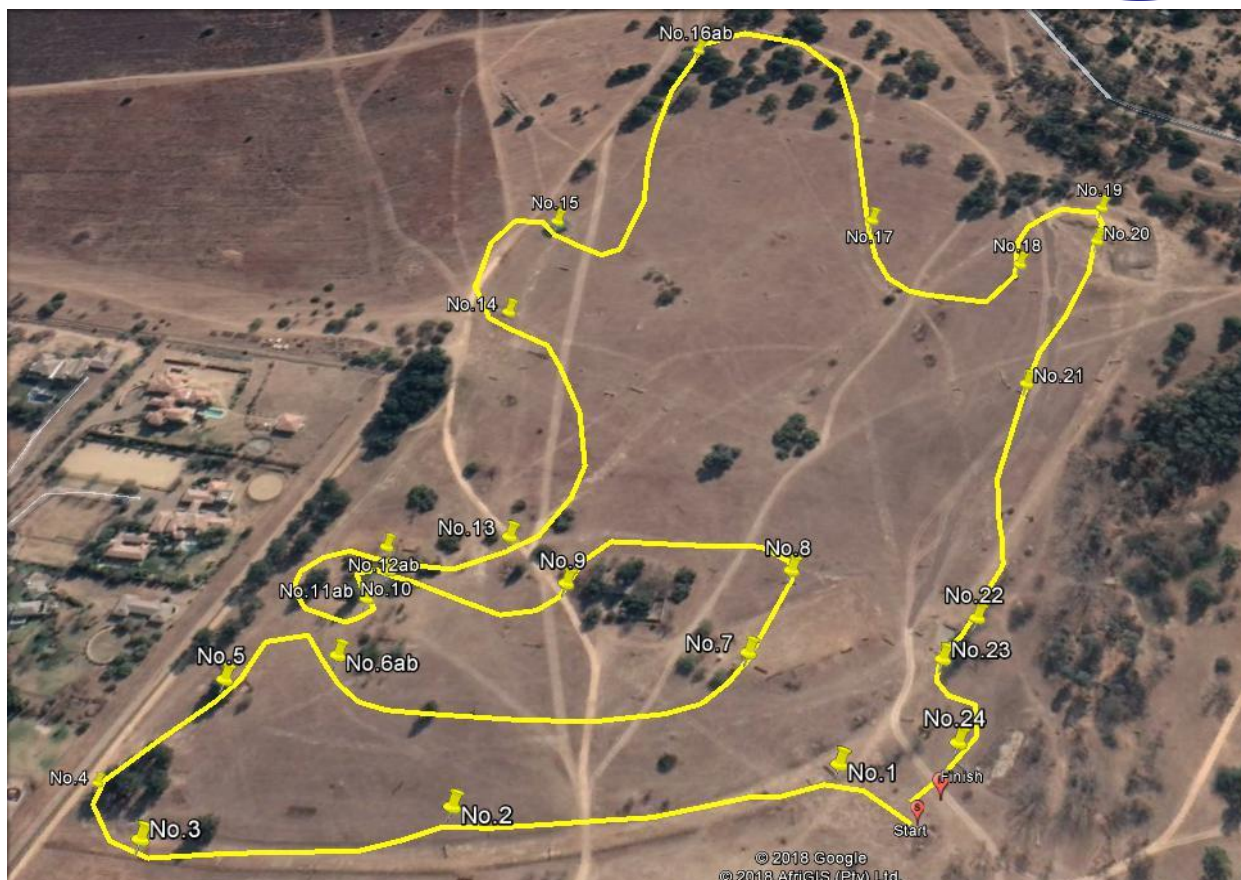

### CCN One Star - S

Numbers: White numbers on Black  
 Course Length: 2920m  
 Speed: 500mpm  
 Time: 5m51s

1	Western Shoppe First Oxer
2	Bona Thaba Pipe Log
3	Saddlebrook Approach
4	Clump of Logs
5	Lehle Engerneering Black Pipe
6ab	Milmac Desk to Swazi Flowerbox
7	Brush
8	Blenheim Brush
9	Roadside Drop
10ab	Old Logs & Step
11	Ruth's Hippo
12	Narrow Tree Brush
13	Corner
14ab	Barn Combo
15ab	Bridge and Drop
16	Tyre Spread
17	Corner
18	Bank Log
19	Derby Rail
20	Oxer
21	Steffaniti Stock's Splash
22	Pipe Down
23	Equine Balance Last Logs

### Ev.100

Numbers: Yellow  
Course Length: 2686m  
Speed: 490mpm  
Time: 5m29s

1	Black & White Oxer
2	Strong Hunt Jump
3	Saddlebrook Approach
4	Pimm's Spinney
5	Through the Trees
6ab	Log and Anvil
7	Swazi Picnic Table
8	Tyres
9	Swazi Chest
10	Beam B4 Water
11ab	Steps to Hippo
12ab	Sunken Road
13	Conor's Fence
14	Hunt Oxer
15	Barnwall Drop
16ab	Offsets
17	Cheesewedge
18	Polo Table
19	T on Top
20	T Down Below
21	Big Old Log
22	Into Steffaniti Stock's Splash
23	Arrowhead
24	2nd Hand Sally

### Ev.90

Numbers: Green  
 Course Length: 2320m  
 Speed: 450mpm  
 Time: 5m09s

1	Liverpool
2	Hunt Jump
3	Hume Pipe
4	Pimms Spinney Rail
5	Brush
6	Corner
7	Tyres
8	Crocodiles
9ab	Step to Arrowhead
10	Ditch Rail
11	Barn Drop
12	Andy's Ditch
13	Thatch Grass
14ab	Brush to Table
15	Paul's Gate
16	Ditch & Big Log
17	Black Oxer
18	A Frame
19	Brush Box
20	Ditch Wall
21	Waterworks Drop
22	Into Steffaniti Stock's Splash
23	Sloper Box
24	Pipe

### Ev.80

Numbers: Blue  
 Course Length: 2090m  
 Speed: 435mpm  
 Time: 4m49s

1	Long Logs
2	Hume Pipe
3	Swazi Box
4	Pimms Spinney
5	Brush Box
6	Into the Dipper
7	Out the Dipper
8	Log Stack
9	Swazi Shields
10	Eskom
11	Beam B4 Water
12ab	Step & Bales
13	Short Log in Frame
14ab	Ruth's Barn Combo
15	Simon's Logs
16	Trekhaner
17	Old Tree
18	Drop
19	Log at Steffaniti Stock's Splash
20	Final Oxer