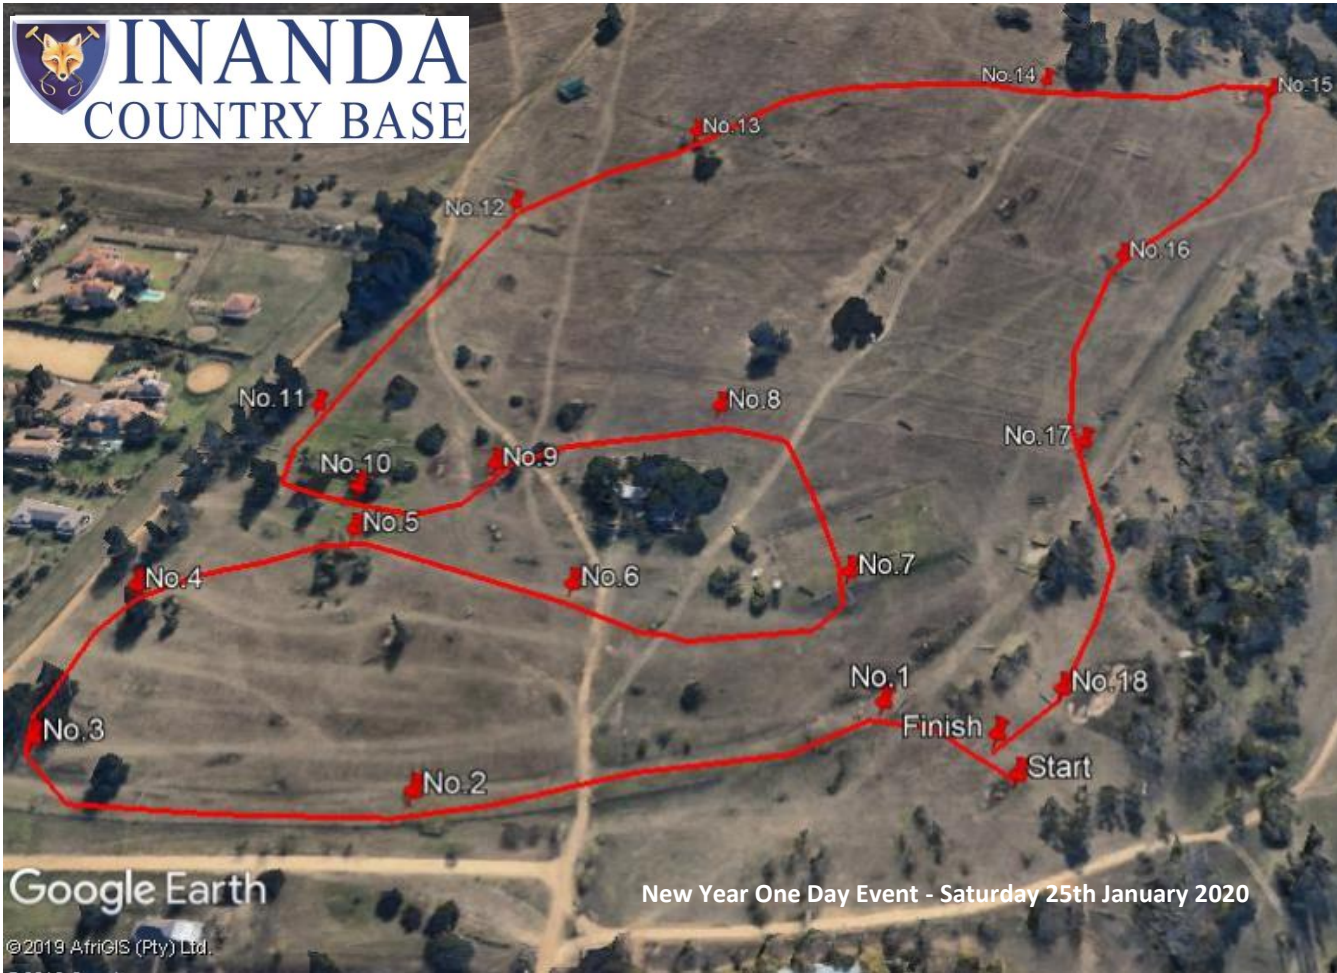

Google Earth

New Year One Day Event - Saturday 25th January 2020

© 2019 AfriGIS (Pty) Ltd.

Ev.70

Numbers: Red
Course Length: 1990m
Speed: 420mpm
Time: 4m44s

1	Swazi Stand
2	Hume Pipe
3	Pimm's Spinney
4	Under the Trees Log
5	Swazi Box and Bales
6	Swazi Box
7	Stick Heap
8	Eskom
9	Palisade
10	Log Pile
11	Tree Oxer
12	Sacks
13	Tree Oxer
14	Ditch & Rail
15	Rasta Bank Tree
16	Brush Log
17	Reeded Pole Stack
18	Aframe