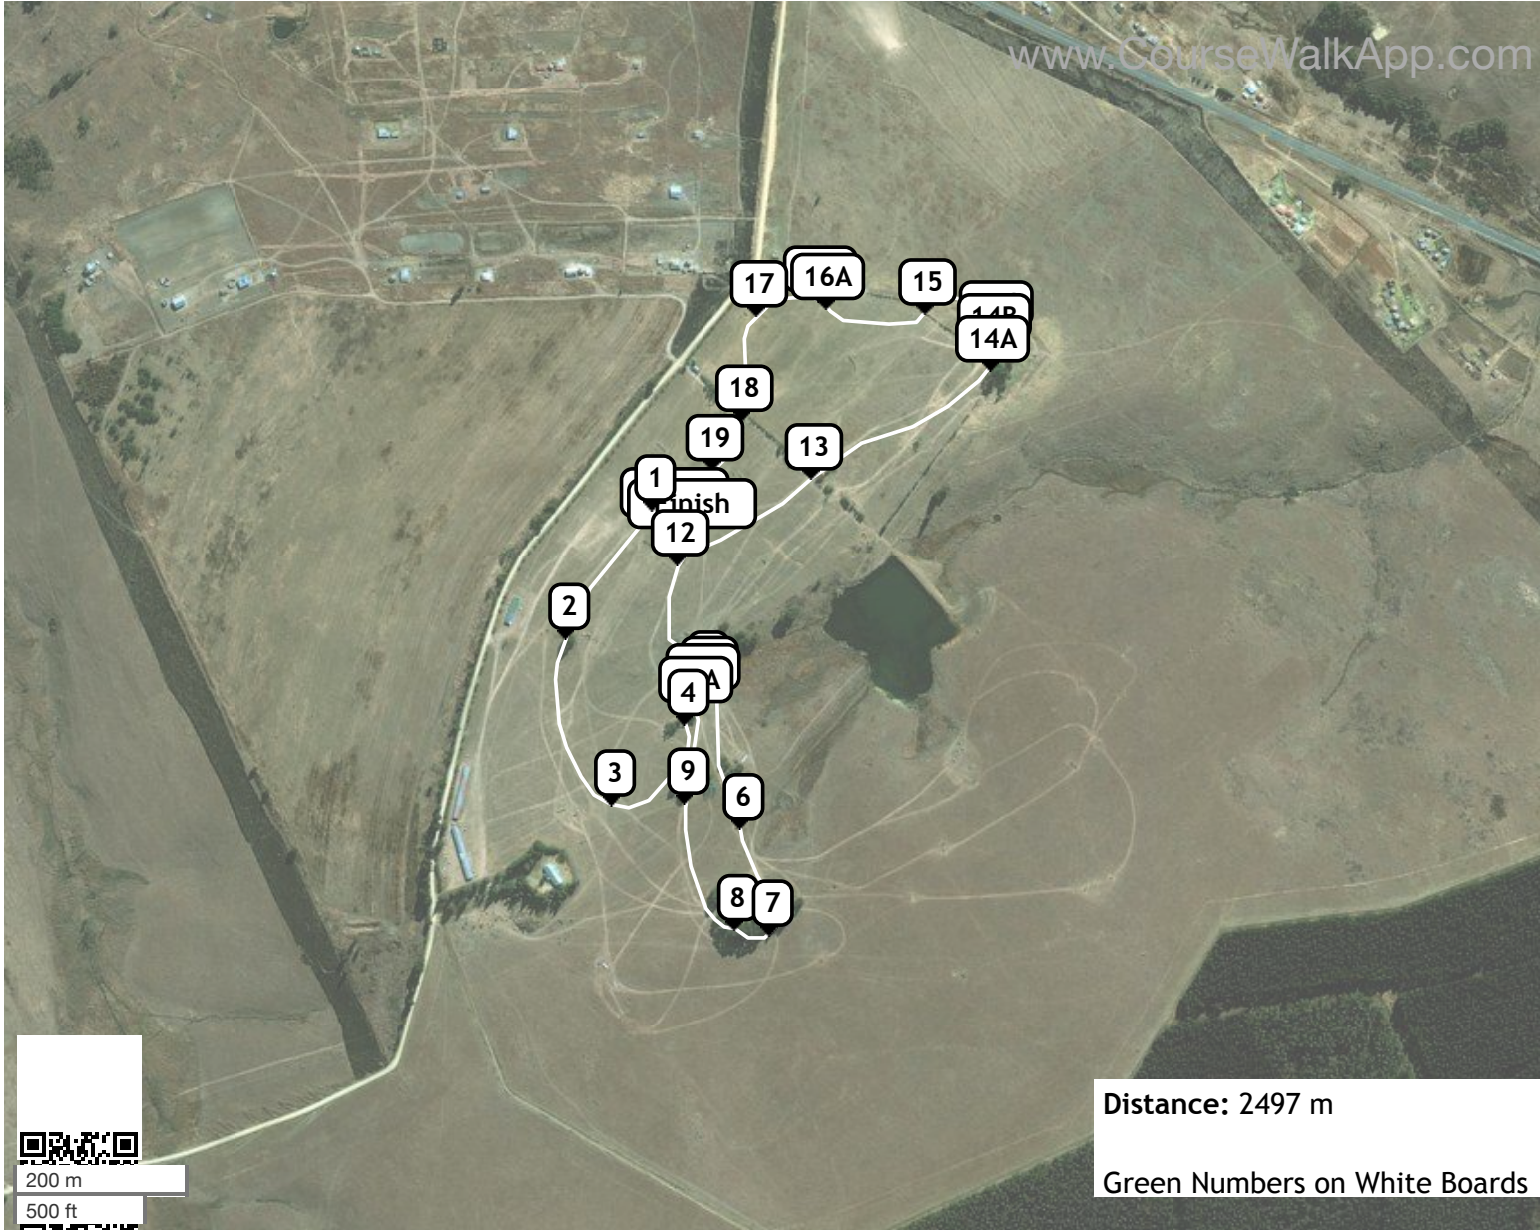

Oaksprings (ID: 21817) - 1*

- 1 Log Oxer
- 2 Plant Oxer
- 3 Trekhener
- 4 Brush Ditch
- 5 Roll Top
- 6 Irish Bank
- 7 Log Fan
- 8 Upright
- 9 Corner
- 10A Skinny
- 10B Drop
- 11 Skinny Target
- 12 Wishbone
- 13 Brush Fence
- 14A Hanging Log
- 14B Drop
- 14C Ski Ramp
- 15 Log Oxer
- 16A Offset Brush
- 16B Offset Brush
- 17 Log
- 18 Triple Bar
- 19 Brush

Distance: 2497 m

Green Numbers on White Boards