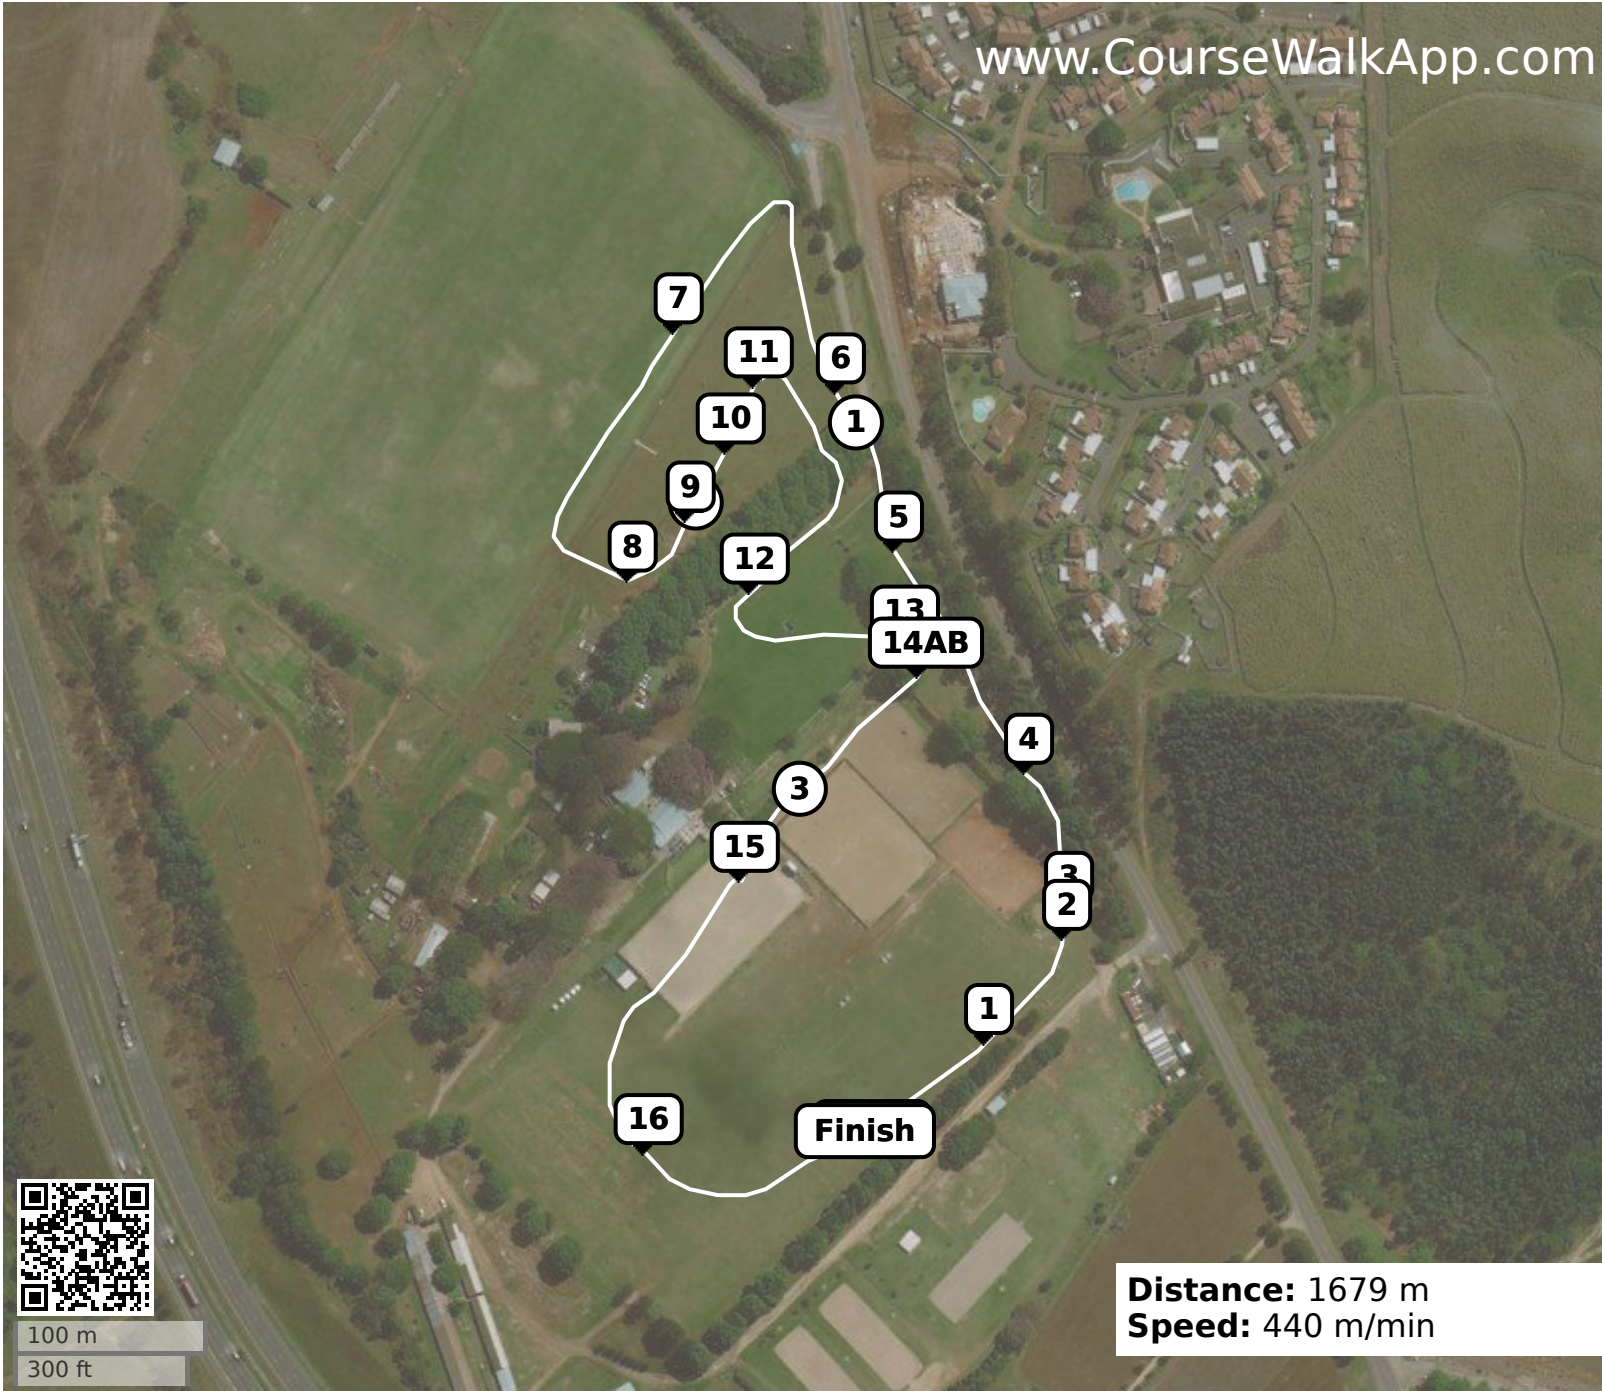

Shongweni Horse Trials (ID: 22627) - 75cm

www.CourseWalkApp.com

- 1** Slanter
- 2** Mount Helmsley Logs
- 3** Water
- 4** Green and White Log
- 5** Box
- 6** Log
- 7** Brush Slanter
- 8** Log at to of bank
- 9** Water
- 10** Portable
- 11** Log Pile
- 12** Sunken Road Slanter
- 13** Bank up
- 14AB** Steps down
- 15** Portable in arena
- 16** Brush Slanter