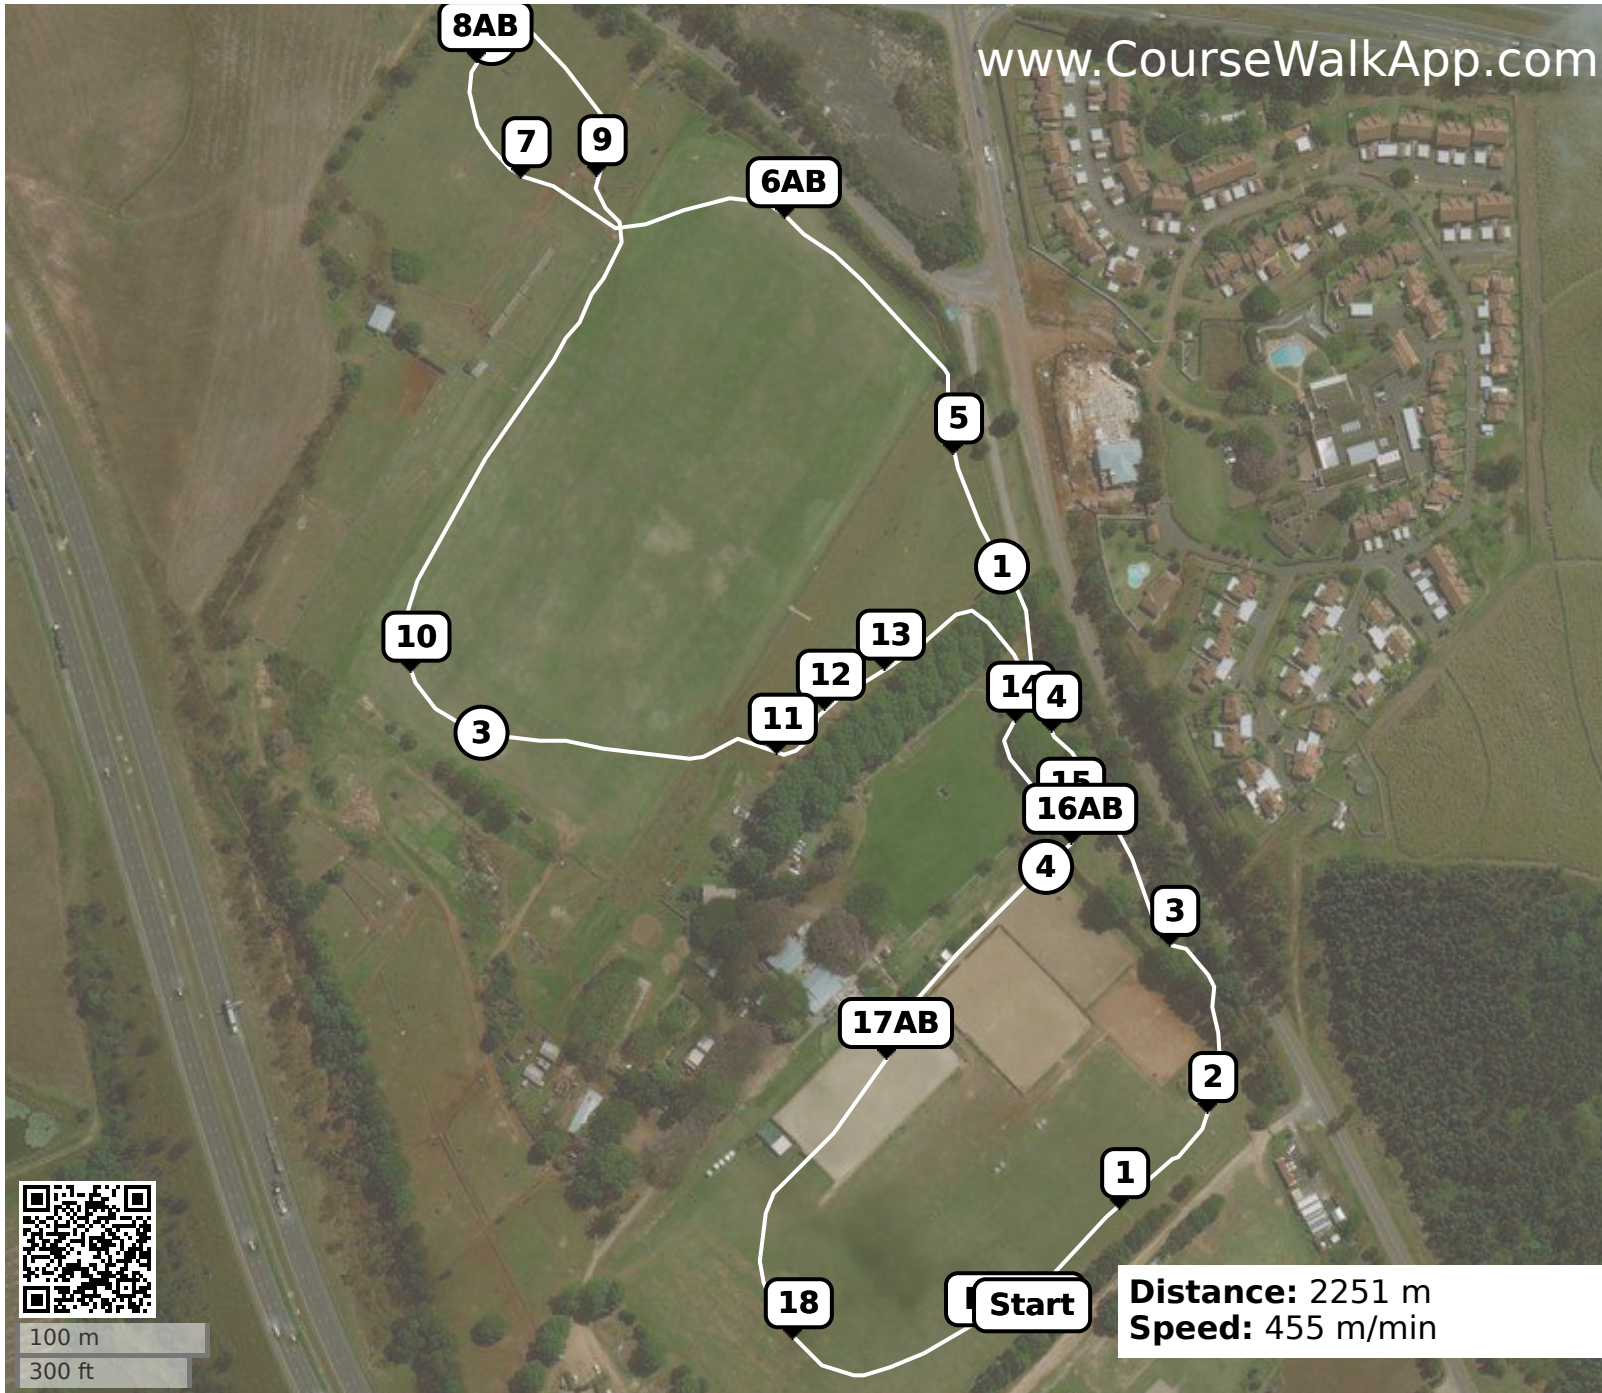

# Shongweni Horse Trials (ID: 22626) - 85cm

- 1** Brush Box
- 2** Mount Helmsley Logs
- 3** Green and White Log
- 4** Blue Roller
- 5** Log out of mares
- 6AB** Kudos Combo
- 7** Log in geldings
- 8AB** Step down and up
- 9** Minion Jump
- 10** House
- 11** Log
- 12** Log to water
- 13** Brush Slanter
- 14** Drop into derby
- 15** Bank up
- 16AB** Steps down
- 17AB** Roller combo
- 18** White frame box