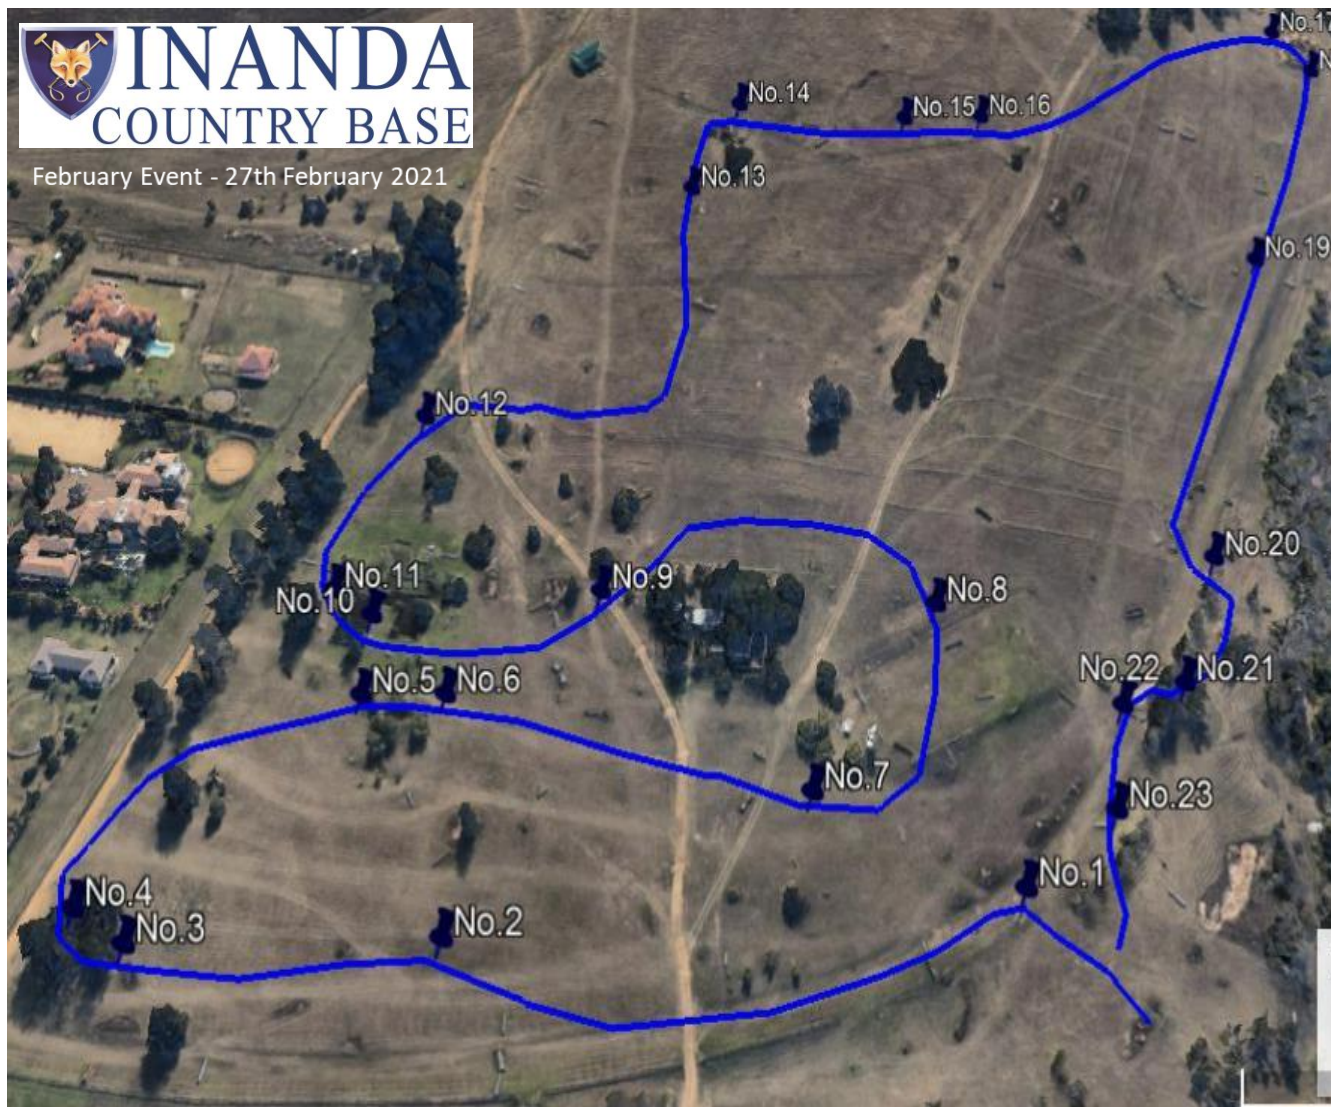

# INANDA COUNTRY BASE

February Event - 27th February 2021

## Ev.95

Numbers: Green  
 Course Length: 2300m  
 Speed: 475mpm  
 Time: 4m51s

1	Pines
2	Lavatory Brush
3	Big Log Stack
4	Diagonal Bags
5	Big Black Pole Oxer
6ab	Table to Brush
7	Barbadillo Brush
8	Blenheim Brush
9	Brian's Drop
10ab	Log to Splash
11ab	Step to Beam
12	Pine Oxer
13ab	Grazzling Hippos
14	Open Corner
15	Patrick's Change
16	Stick Heap
17	Floating Log
18	Brush Choice
19	Ditch & Rail
20	Fishy Rail
21	Arrowhead
22	Final Oxer

### Ev.85

Numbers: Blue  
 Course Length: 2035m  
 Speed: 455mpm  
 Time: 4m29s

1	Long Oxer
2	Power line Pole
3	Pimms Pipe
4	Out of the Woods
5	Dipper Rail
6	Dipper Oxer
7	Little Cheese
8	Tyred Oxer
9	First Brush Box
10	Second Brush Box
11ab	Step & Cross
12	Gunther's Gate
13	T-Poles
14	Holely Oxer
15	Little Trekahner
16	Hunt's Horror
17	Swazi Box
18	Open Pole
19	Oxer
20	Drop off
21	Up to Water
22	Arrowhead
23	Final Oxer

## Ev.65

Numbers: Pink  
 Course Length: 1325m  
 Speed: 400mpm  
 Time: 3m19s

1	Under Tree
2	Pole & Pines
3	Old One
4	Hedge
5	Hedge & Rail
6	Swazi Pipes
7	Swazi Log
8	X Pole & Masks
9ab	Long poles to Ditch
10	White Tyres
11	Hunt Logs
12	Between the Bales
13	Ruth's Box
*	Compulsory Red Flag
14	Normandy Water
15	Last Spread