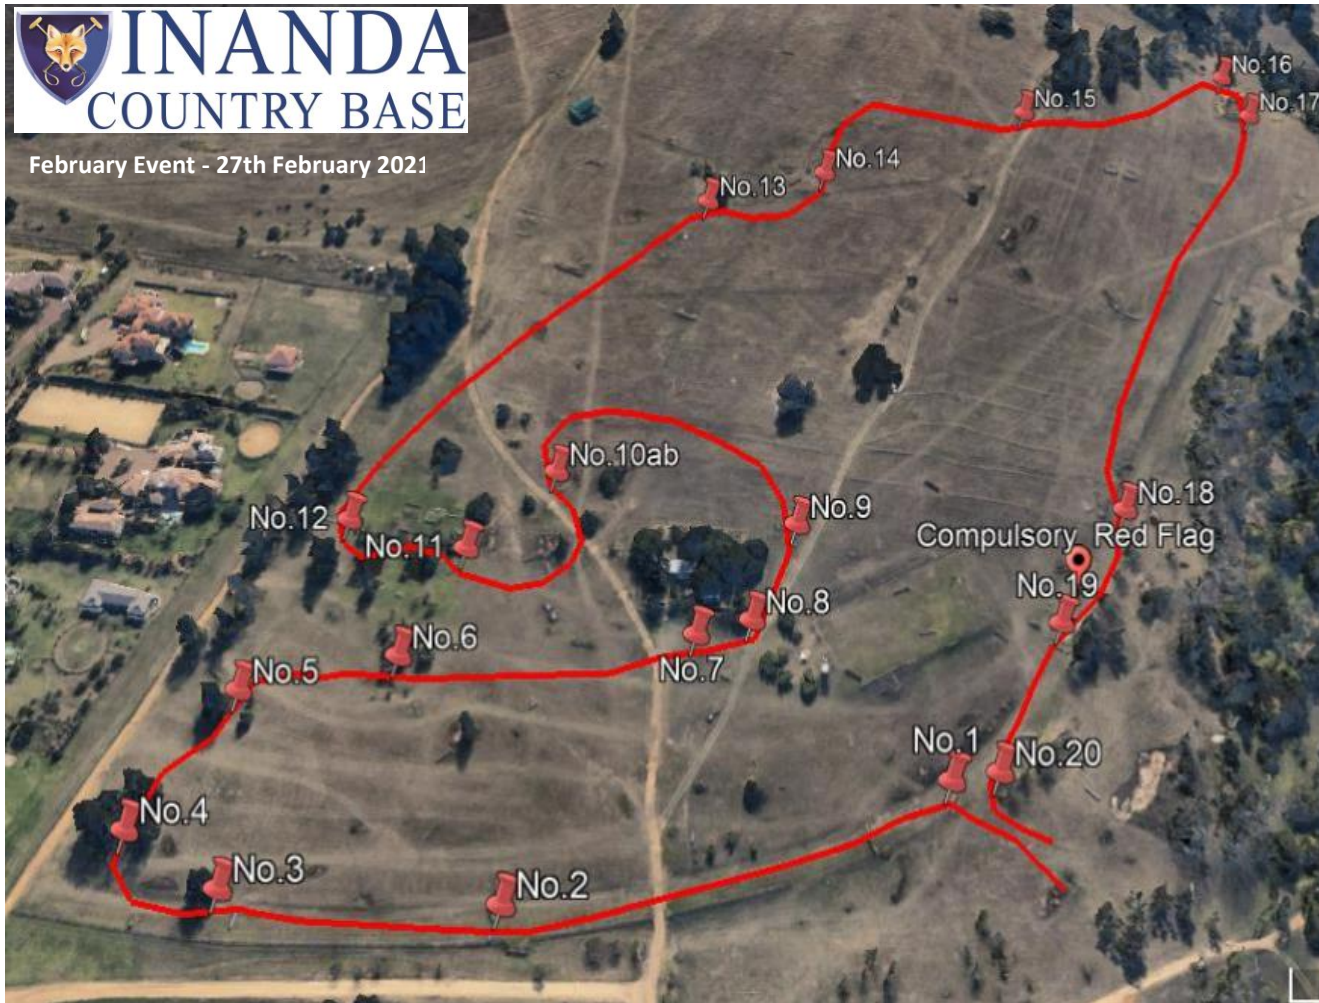

### Ev.85

Numbers: Blue  
 Course Length: 2035m  
 Speed: 455mpm  
 Time: 4m29s

1	Long Oxer
2	Power line Pole
3	Pimms Pipe
4	Out of the Woods
5	Dipper Rail
6	Dipper Oxer
7	Little Cheese
8	Tyred Oxer
9	First Brush Box
10	Second Brush Box
11ab	Step & Cross
12	Gunther's Gate
13	T-Poles
14	Holely Oxer
15	Little Trekahner
16	Hunt's Horror
17	Swazi Box
18	Open Pole
19	Oxer
20	Drop off
21	Up to Water
22	Arrowhead
23	Final Oxer

## Ev.75

Numbers: Red  
 Course Length: 1990m  
 Speed: 440mpm  
 Time: 4m32s

1	Long Oxer
2	Hume Pipe
3	Owl Box
4	Pimms Spinney
5	Under the tree
6	Dipper Brush
7	Hedge
8	Brians Corner
9	Eskom Oxer
10ab	Ditch and Gate
11	Log, through or around
12	Long Rails
13	Big Pine
14	Gum Oxer
15	Ancient Log
16	Pole Stack
17	Swazi Box
18	Old Tank Drop
*	compulsory flag
19	Arrow Head
20	Final Stack

## Ev.65

Numbers: Pink  
 Course Length: 1325m  
 Speed: 400mpm  
 Time: 3m19s

1	Under Tree
2	Pole & Pines
3	Old One
4	Hedge
5	Hedge & Rail
6	Swazi Pipes
7	Swazi Log
8	X Pole & Masks
9ab	Long poles to Ditch
10	White Tyres
11	Hunt Logs
12	Between the Bales
13	Ruth's Box
*	Compulsory Red Flag
14	Normandy Water
15	Last Spread