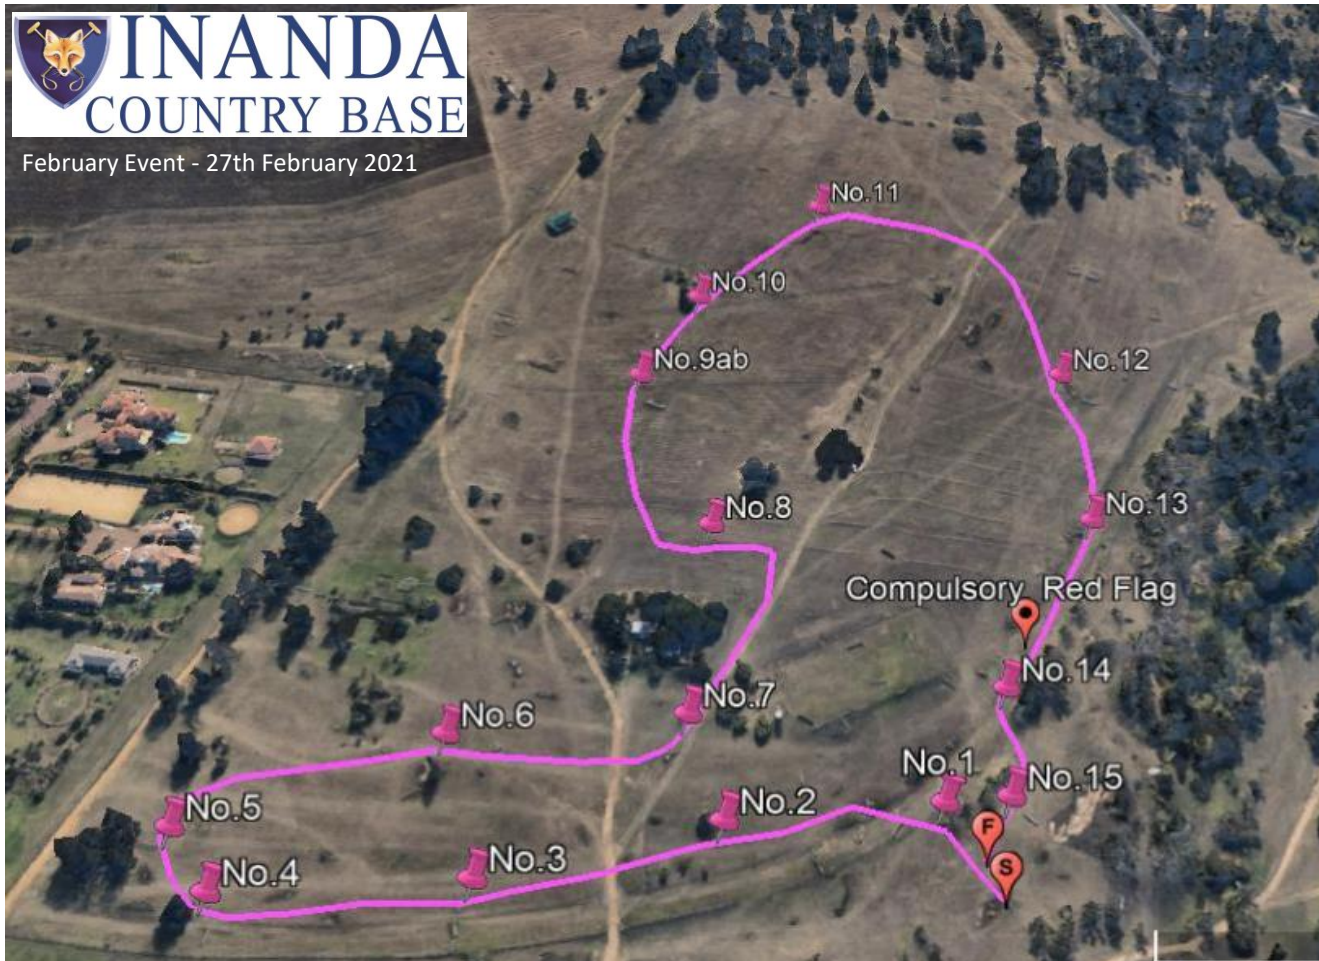

### Ev.85

Numbers: Blue  
 Course Length: 2035m  
 Speed: 455mpm  
 Time: 4m29s

1	Long Oxer
2	Power line Pole
3	Pimms Pipe
4	Out of the Woods
5	Dipper Rail
6	Dipper Oxer
7	Little Cheese
8	Tyred Oxer
9	First Brush Box
10	Second Brush Box
11ab	Step & Cross
12	Gunther's Gate
13	T-Poles
14	Holely Oxer
15	Little Trekahner
16	Hunt's Horror
17	Swazi Box
18	Open Pole
19	Oxer
20	Drop off
21	Up to Water
22	Arrowhead
23	Final Oxer

## Ev.75

Numbers: Red  
 Course Length: 1990m  
 Speed: 440mpm  
 Time: 4m32s

1	Long Oxer
2	Hume Pipe
3	Owl Box
4	Pimms Spinney
5	Under the tree
6	Dipper Brush
7	Hedge
8	Brians Corner
9	Eskom Oxer
10ab	Ditch and Gate
11	Log, through or around
12	Long Rails
13	Big Pine
14	Gum Oxer
15	Ancient Log
16	Pole Stack
17	Swazi Box
18	Old Tank Drop
*	compulsory flag
19	Arrow Head
20	Final Stack

## Ev.65

Numbers: Pink  
 Course Length: 1325m  
 Speed: 400mpm  
 Time: 3m19s

1	Under Tree
2	Pole & Pines
3	Old One
4	Hedge
5	Hedge & Rail
6	Swazi Pipes
7	Swazi Log
8	X Pole & Masks
9ab	Long poles to Ditch
10	White Tyres
11	Hunt Logs
12	Between the Bales
13	Ruth's Box
*	Compulsory Red Flag
14	Normandy Water
15	Last Spread