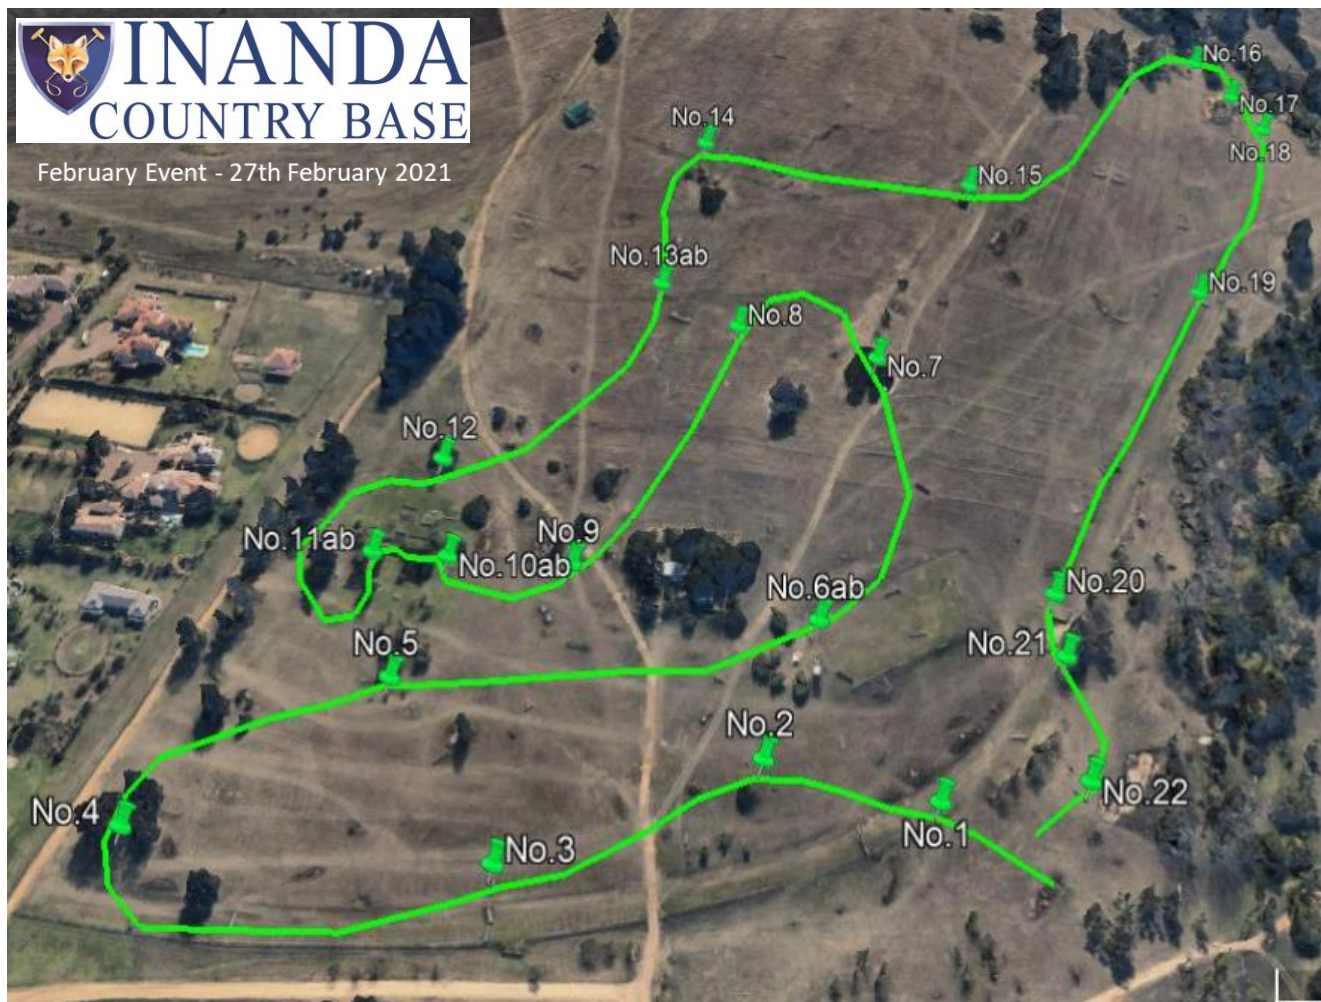

## Two Star

Numbers: Black  
 Course Length: 2990m  
 Speed: 520mpm  
 Time: 5m45s

1	Black & White Oxer
2	Pipe Turn
3	Log Spread
4	Pimms Pipes
5	Springs Brush
6	Trish's Pipe
7	Block Table
8	Log Clump
9	Conor's Triple
10ab	Wet Brush
11ab	Steps Up
12	Blenheim Brush
13	Polo Ditch
14abc	Bridge & Box
15	Gum Skinny
16	Open Corner
17ab	Flier & Log Oxer
18ab	Rasta drop & Rails
19	It's a Picnic
20	Folly Ditch
21	Bank Splash
22	Little Corner
23	Last Logs

### One Star

Numbers: Yellow  
 Course Length: 2885m  
 Speed: 500mpm  
 Time: 5m46s

1	Black & White Oxer
2	Pipes
3	Saddlebrook Oxer
4	Sack Pile
5	Green Condom
6ab	Farrier's Line
7	Trish's Pipe
8	Black Bench
9	Store Spread
10ab	Steps In
11ab	Step Out & Bullfrog
12	Wishing Wells
13	T-Rails
14	Barn Drop
15ab	Offset Oxers
16	Open Corner
17	Cheese Wedge
18	Lou's Log
19	Over the Edge
20	New Drain
21	In the Puddle
22	Off the Pad
23	Swazi Box

# INANDA COUNTRY BASE

February Event - 27th February 2021

## Ev.65

Numbers: Pink  
 Course Length: 1325m  
 Speed: 400mpm  
 Time: 3m19s

1	Under Tree
2	Pole & Pines
3	Old One
4	Hedge
5	Hedge & Rail
6	Swazi Pipes
7	Swazi Log
8	X Pole & Masks
9ab	Long poles to Ditch
10	White Tyres
11	Hunt Logs
12	Between the Bales
13	Ruth's Box
*	Compulsory Red Flag
14	Normandy Water
15	Last Spread