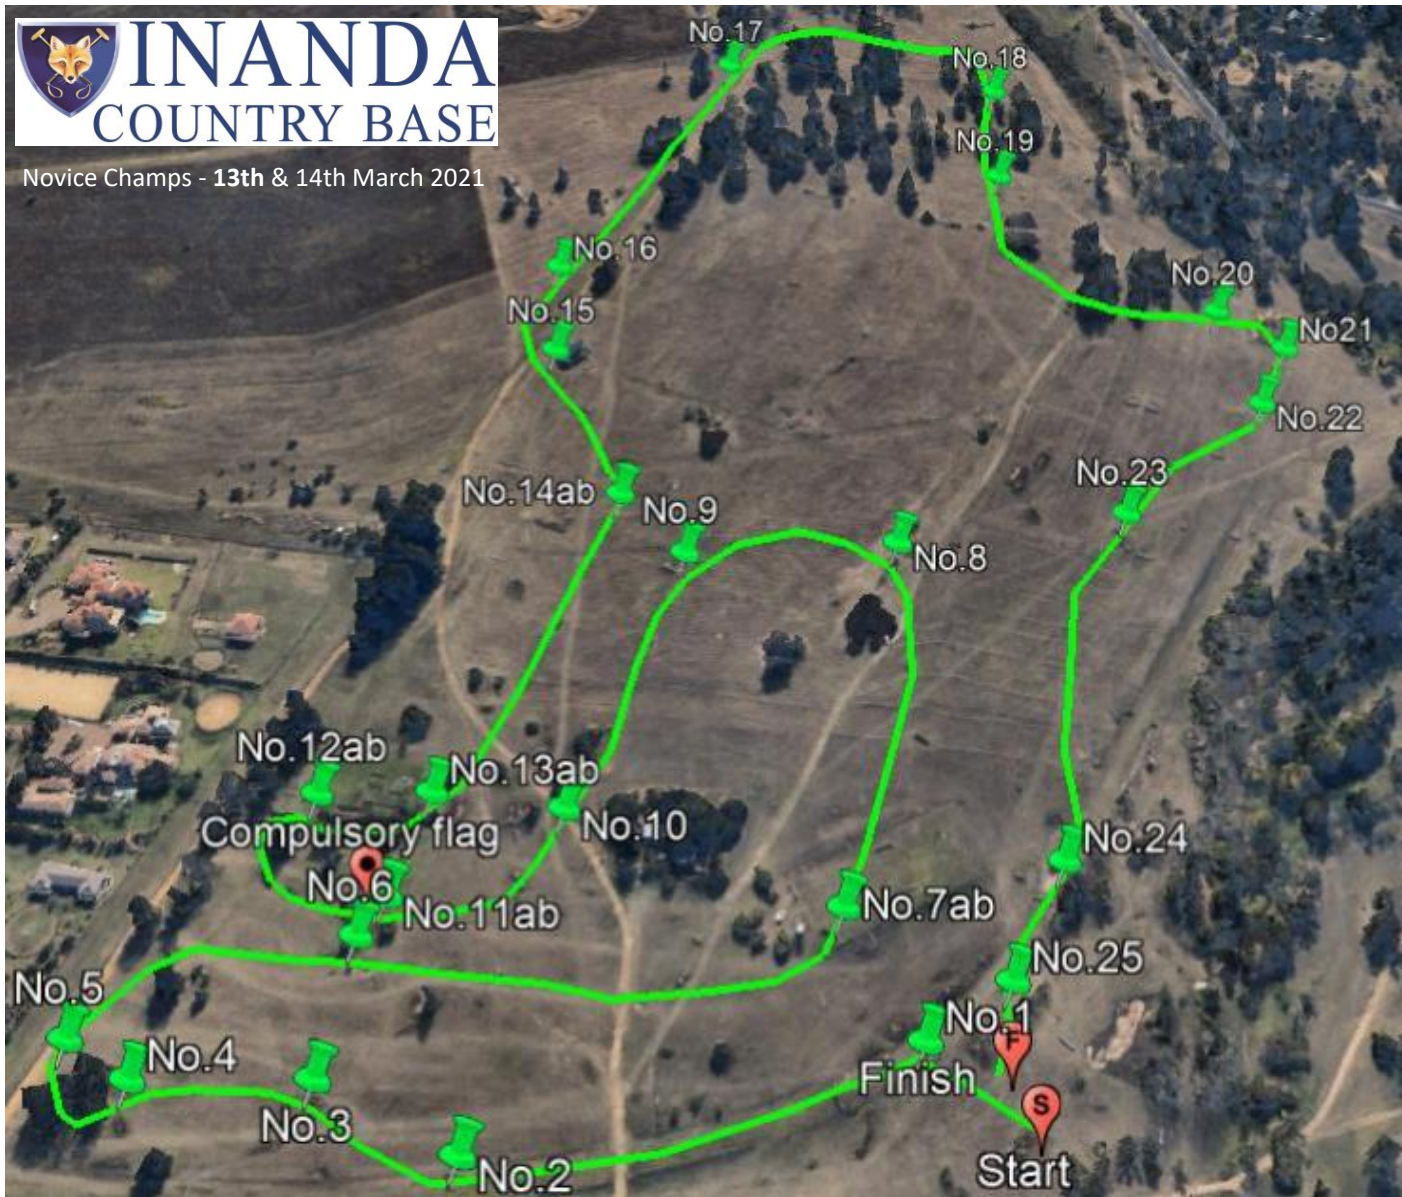

INANDA COUNTRY BASE

Novice Champs - 13th & 14th March 2021

Ev.95

Numbers: Green
 Course Length: 2715m
 Speed: 475mpm
 Time: 5m43s

1	Pines
2	Big Pipe
3	Stack
4	Pipe Skinny
5	Box
6	Brush
7ab	Table to Table
8	Swazi Faces
9	Stones
10	Blenheim Brush
11ab	Dipper Oxer & Brush
	* Compulsory Flag
12ab	Crocs to Steps
13ab	Step to Slanter
14ab	Grazing Hippos
15	Out the Barn
16	Andy's Ditch
17	Big Cheese
18	Ditch with Log
19	Corner
20	Arrowhead
21	Rasta
22	Slanter
23	Brush & Ditch
24	Log in the Water
25	Final Spread

INANDA COUNTRY BASE

Novice Champs - 13th & 14th March 2021

Ev.85

Numbers: Blue
 Course Length: 2245m
 Speed: 455mpm
 Time: 4m56s

1	Long Oxer
2	Tortises
3ab	T box to Pipe
4	Big Oxer
5	Mushroom Skinny
6	Tyre Oxer
7	Brush in Trees
8	Slanting Brush
9	Oxer into Water
10ab	Up and Over
11	Big Pine
12	Pine Oxer
13	Floating Log
14	Little Cheese
15ab	Little Log to Ditch
16	Big Floating Log
17	Box & down
18	Upright
19	Ditch & Rail
20	On the Track
21	Arrowhead
22	Final Leap

Novice Champs - 13th & 14th March 2021

Ev.75

Numbers: Red
 Course Length: 2070m
 Speed: 440mpm
 Time: 4m42s

1	Long Oxer
2	Pipes
3	Owl Box
4	Log
5	In the Trees
6	Gumstack
7	Brush Box
8	Corner
9	Hunt in the Woods
10ab	Ditch to Gate
11	Log, through or around
12	Bags
13	Gate
14	T
15	Holely Oxer
16	Gum Logs
17	Hunt Stack
18	Logs & down
19	Oxer
20	Off the Track
21	Arrowhead
22	Final Spread

Novice Champs - 13th & 14th March 2021

Ev.65	
Numbers:	Pink
Course Length:	1470m
Speed:	400mpm
Time:	3m41s
	1 Little Logs
	2 Pine
	3 Old Log
	4 Pimm's Log Sacks
	5 Gum Jump
	6 Swazi Shields
	7 Pipes Skinny
	8 Crocs
	9ab Long poles to Ditch
	10 White Tyres
	11 Black Sacks
	12 Pine Log
	13 Ruth's Box
	* Compulsory Red Flag
	14 Water Stack
	15 Last Spread