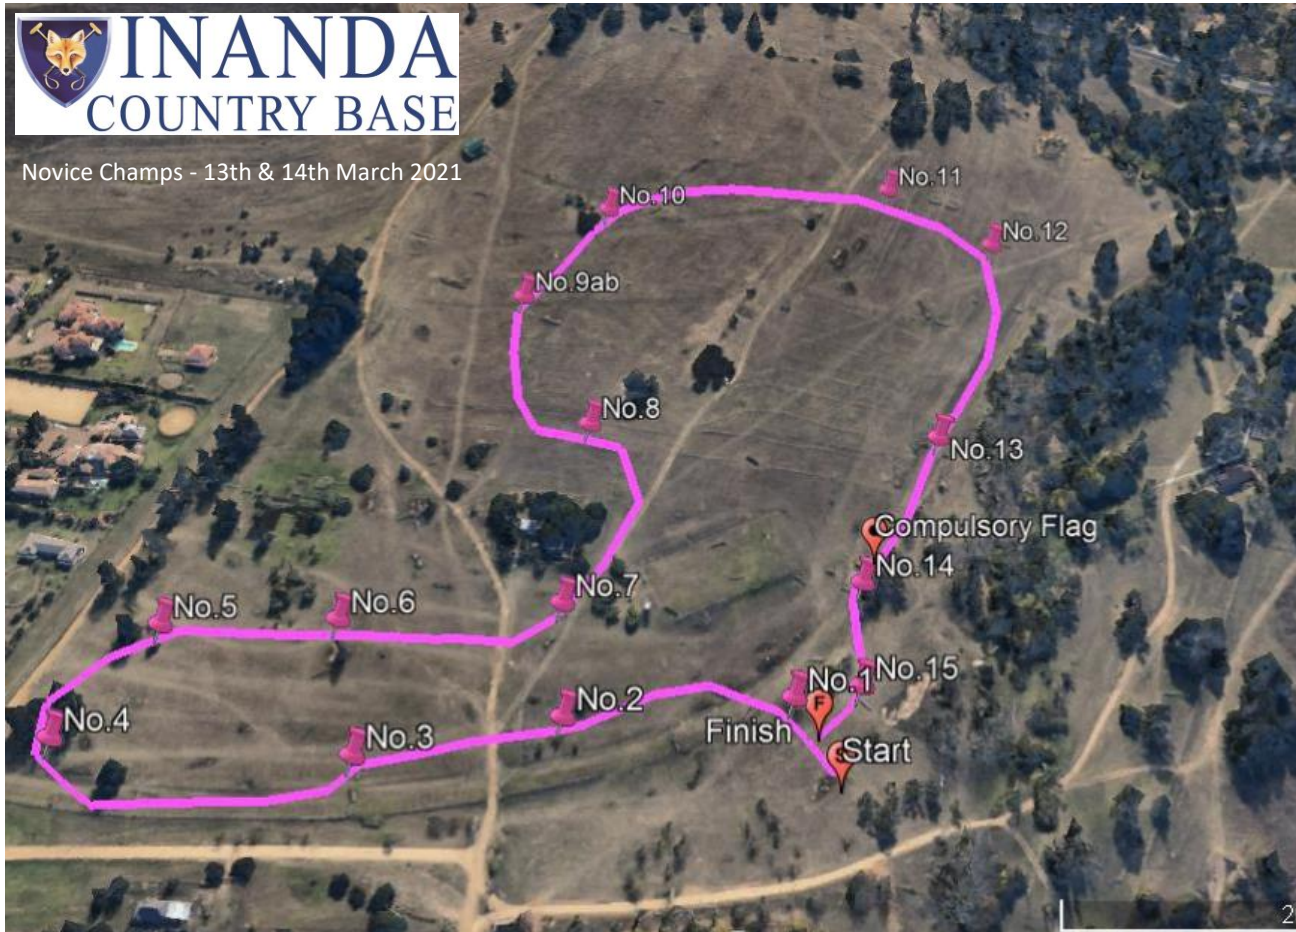

Novice Champs - 13th & 14th March 2021

Ev.95

Numbers: Green
 Course Length: 2860m
 Speed: 490mpm
 Time: 5m50s

1	Pines
2	Big Pipe
3	Stack
4	Pipe Skinny
5	Box
6	Brush
7ab	Table to Table
8	Swazi Faces
9	Stones
10	Blenheim Brush
11ab	Dipper Oxer & Brush
*	Compulsory Flag
12ab	Crocs to Steps
13ab	Step to Slanter
14ab	Grazing Hippos
15	Out the Barn
16	Andy's Ditch
17	Big Cheese
18	Ditch with Log
19	Corner
20	Arrowhead
21	Rasta
22	Slanter
23	Brush & Ditch
24	Log in the Water
25	Final Spread

INANDA COUNTRY BASE

Novice Champs - 13th & 14th March 2021

Ev.85

Numbers: Blue
 Course Length: 2245m
 Speed: 455mpm
 Time: 4m56s

1	Long Oxer
2	Tortises
3ab	T box to Pipe
4	Big Oxer
5	Mushroom Skinny
6	Tyre Oxer
7	Brush in Trees
8	Slanting Brush
9	Oxer into Water
10ab	Up and Over
11	Big Pine
12	Pine Oxer
13	Floating Log
14	Little Cheese
15ab	Little Log to Ditch
16	Big Floating Log
17	Box & down
18	Upright
19	Ditch & Rail
20	On the Track
21	Arrowhead
22	Final Leap

Novice Champs - 13th & 14th March 2021

Ev.75	
Numbers:	Red
Course Length:	2070m
Speed:	440mpm
Time:	4m42s
1	Long Oxer
2	Pipes
3	Owl Box
4	Log
5	In the Trees
6	Gumstack
7	Brush Box
8	Corner
9	Hunt in the Woods
10ab	Ditch to Gate
11	Log, through or around
12	Bags
13	Gate
14	T
15	Holey Oxer
16	Gum Logs
17	Hunt Stack
18	Logs & down
19	Oxer
20	Off the Track
21	Arrowhead
22	Final Spread

INANDA COUNTRY BASE

Novice Champs - 13th & 14th March 2021

Ev.65

Numbers: Pink
 Course Length: 1470m
 Speed: 400mpm
 Time: 3m41s

1	Little Logs
2	Pine
3	Old Log
4	Pimm's Log Sacks
5	Gum Jump
6	Swazi Shields
7	Pipes Skinny
8	Crocs
9ab	Long poles to Ditch
10	White Tyres
11	Black Sacks
12	Pine Log
13	Ruth's Box
*	Compulsory Red Flag
14	Water Stack
15	Last Spread