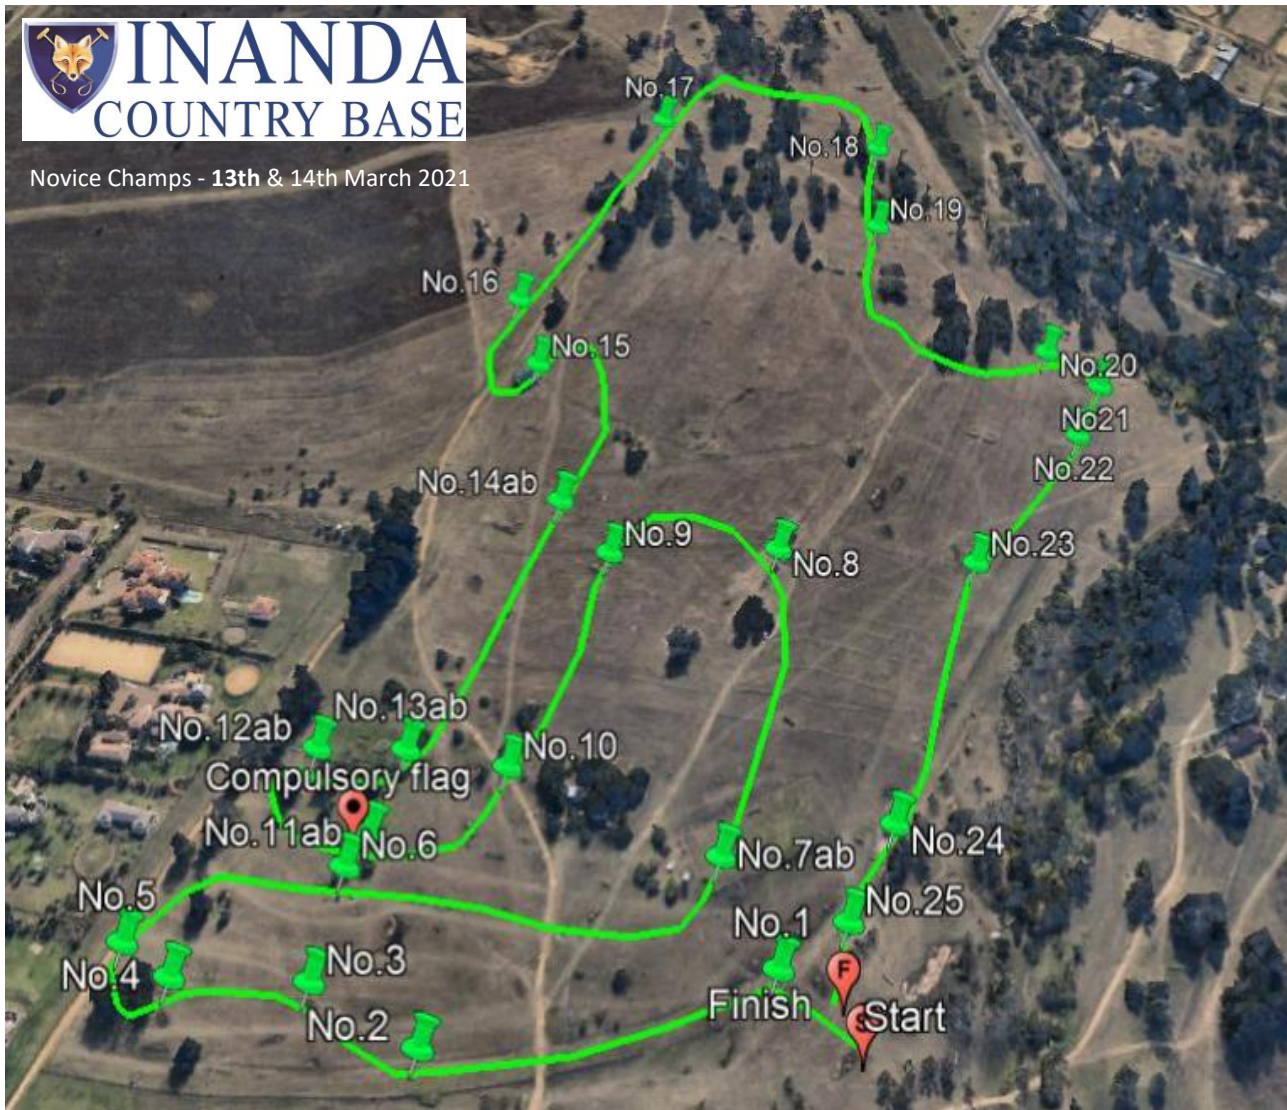

Novice Champs - 13th & 14th March 2021

Ev.95

Numbers: Green
 Course Length: 2860m
 Speed: 490mpm
 Time: 5m50s

1	Pines
2	Big Pipe
3	Stack
4	Pipe Skinny
5	Box
6	Brush
7ab	Table to Table
8	Swazi Faces
9	Stones
10	Blenheim Brush
11ab	Dipper Oxer & Brush
*	Compulsory Flag
12ab	Crocs to Steps
13ab	Step to Slanter
14ab	Grazing Hippos
15	Out the Barn
16	Andy's Ditch
17	Big Cheese
18	Ditch with Log
19	Corner
20	Arrowhead
21	Rasta
22	Slanter
23	Brush & Ditch
24	Log in the Water
25	Final Spread

INANDA COUNTRY BASE

Novice Champs - 13th & 14th March 2021

Ev.85

Numbers: Blue
 Course Length: 2245m
 Speed: 455mpm
 Time: 4m56s

1	Long Oxer
2	Tortises
3ab	T box to Pipe
4	Big Oxer
5	Mushroom Skinny
6	Tyre Oxer
7	Brush in Trees
8	Slanting Brush
9	Oxer into Water
10ab	Up and Over
11	Big Pine
12	Pine Oxer
13	Floating Log
14	Little Cheese
15ab	Little Log to Ditch
16	Big Floating Log
17	Box & down
18	Upright
19	Ditch & Rail
20	On the Track
21	Arrowhead
22	Final Leap

Novice Champs - 13th & 14th March 2021

Ev.75	
Numbers:	Red
Course Length:	2070m
Speed:	440mpm
Time:	4m42s
1	Long Oxer
2	Pipes
3	Owl Box
4	Log
5	In the Trees
6	Gumstack
7	Brush Box
8	Corner
9	Hunt in the Woods
10ab	Ditch to Gate
11	Log, through or around
12	Bags
13	Gate
14	T
15	Holey Oxer
16	Gum Logs
17	Hunt Stack
18	Logs & down
19	Oxer
20	Off the Track
21	Arrowhead
22	Final Spread

INANDA COUNTRY BASE

Novice Champs - 13th & 14th March 2021

Ev.65

Numbers: Pink
 Course Length: 1470m
 Speed: 400mpm
 Time: 3m41s

1	Little Logs
2	Pine
3	Old Log
4	Pimm's Log Sacks
5	Gum Jump
6	Swazi Shields
7	Pipes Skinny
8	Crocs
9ab	Long poles to Ditch
10	White Tyres
11	Black Sacks
12	Pine Log
13	Ruth's Box
*	Compulsory Red Flag
14	Water Stack
15	Last Spread