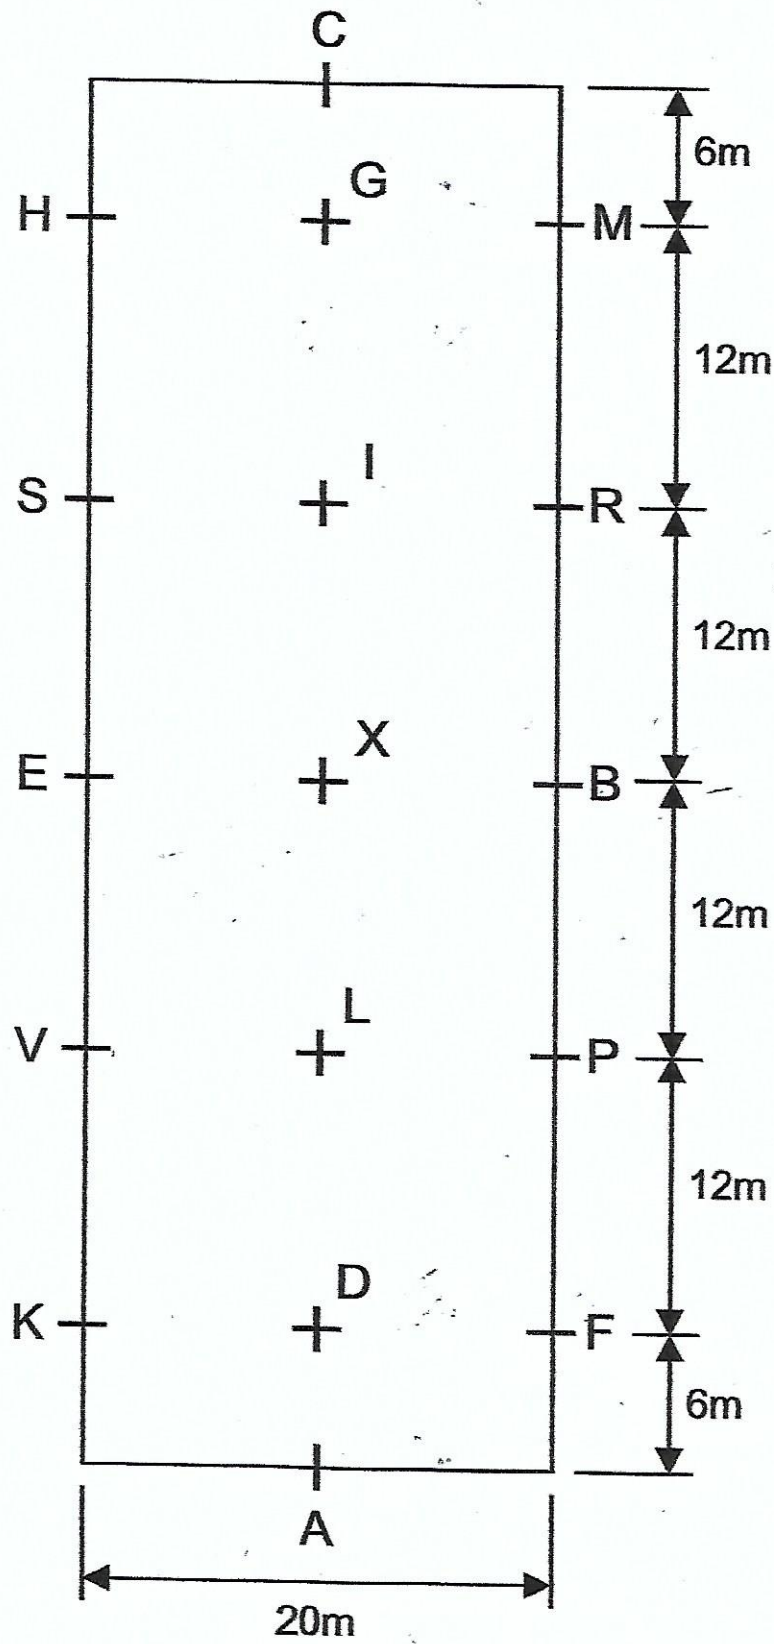

DRESSAGE ARENA (20m x 60m)
Plan of 20m x 60m Arena

The length of the diagonal from corner to corner is 63.245m

DRESSAGE ARENA (20m x 40m)
Plan of 20m x 40m Arena

The length of the diagonal from corner to corner is 44.721m