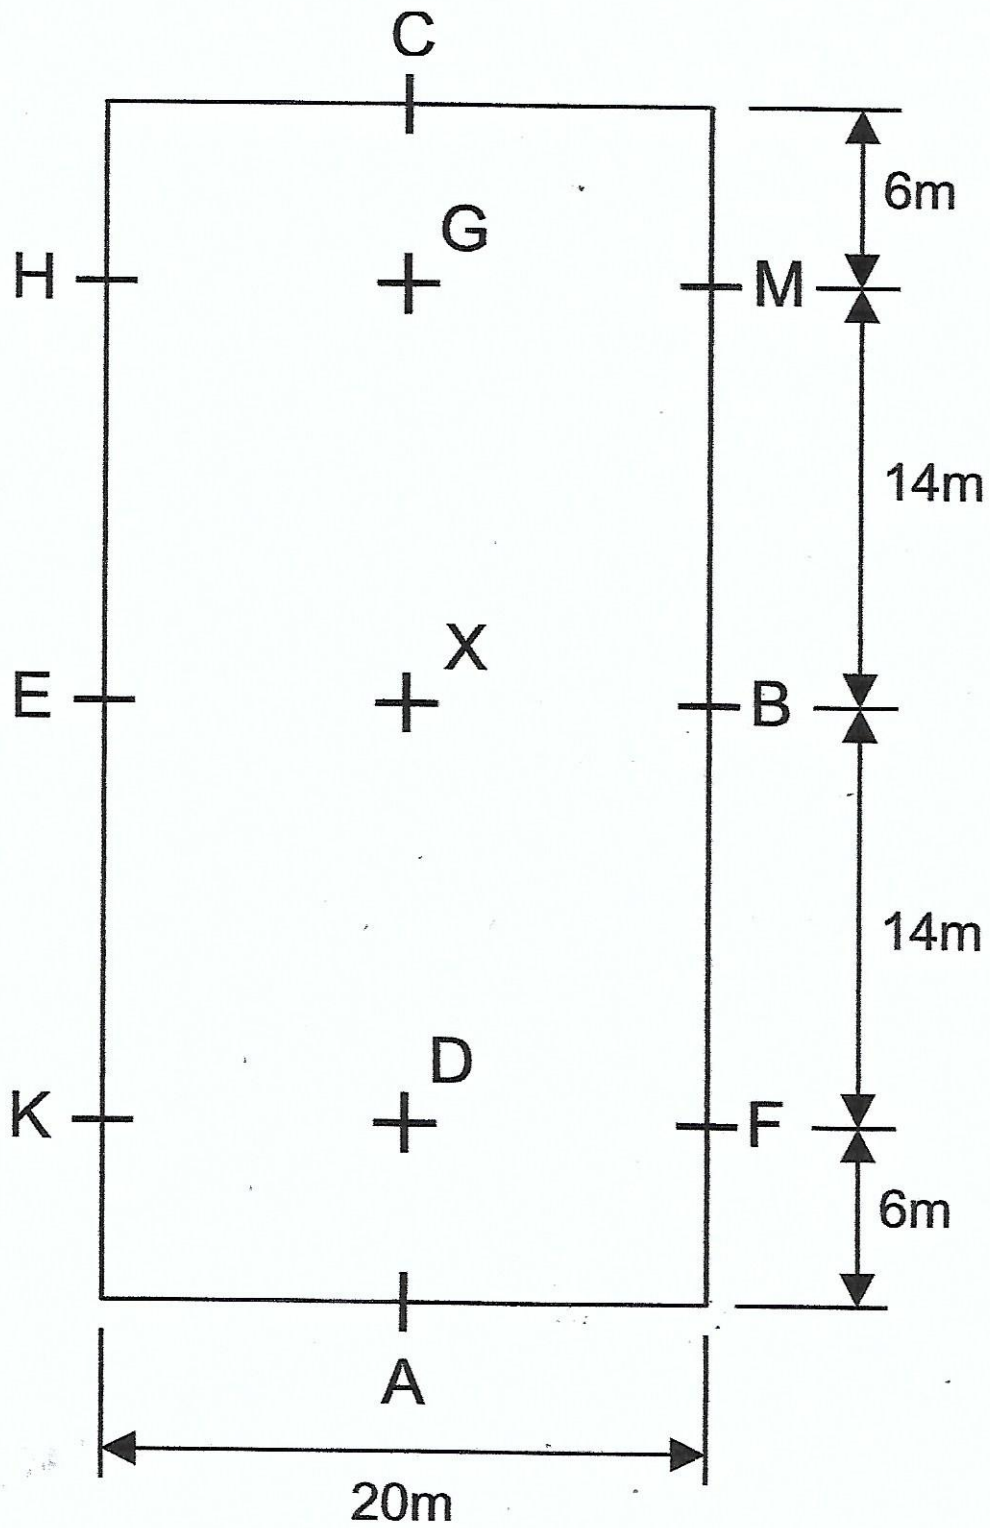

DRESSAGE ARENA (20m x 60m)
Plan of 20m x 60m Arena

The length of the diagonal from corner to corner is 63.245m

DRESSAGE ARENA (20m x 40m)
Plan of 20m x 40m Arena

The length of the diagonal from corner to corner is 44.721m