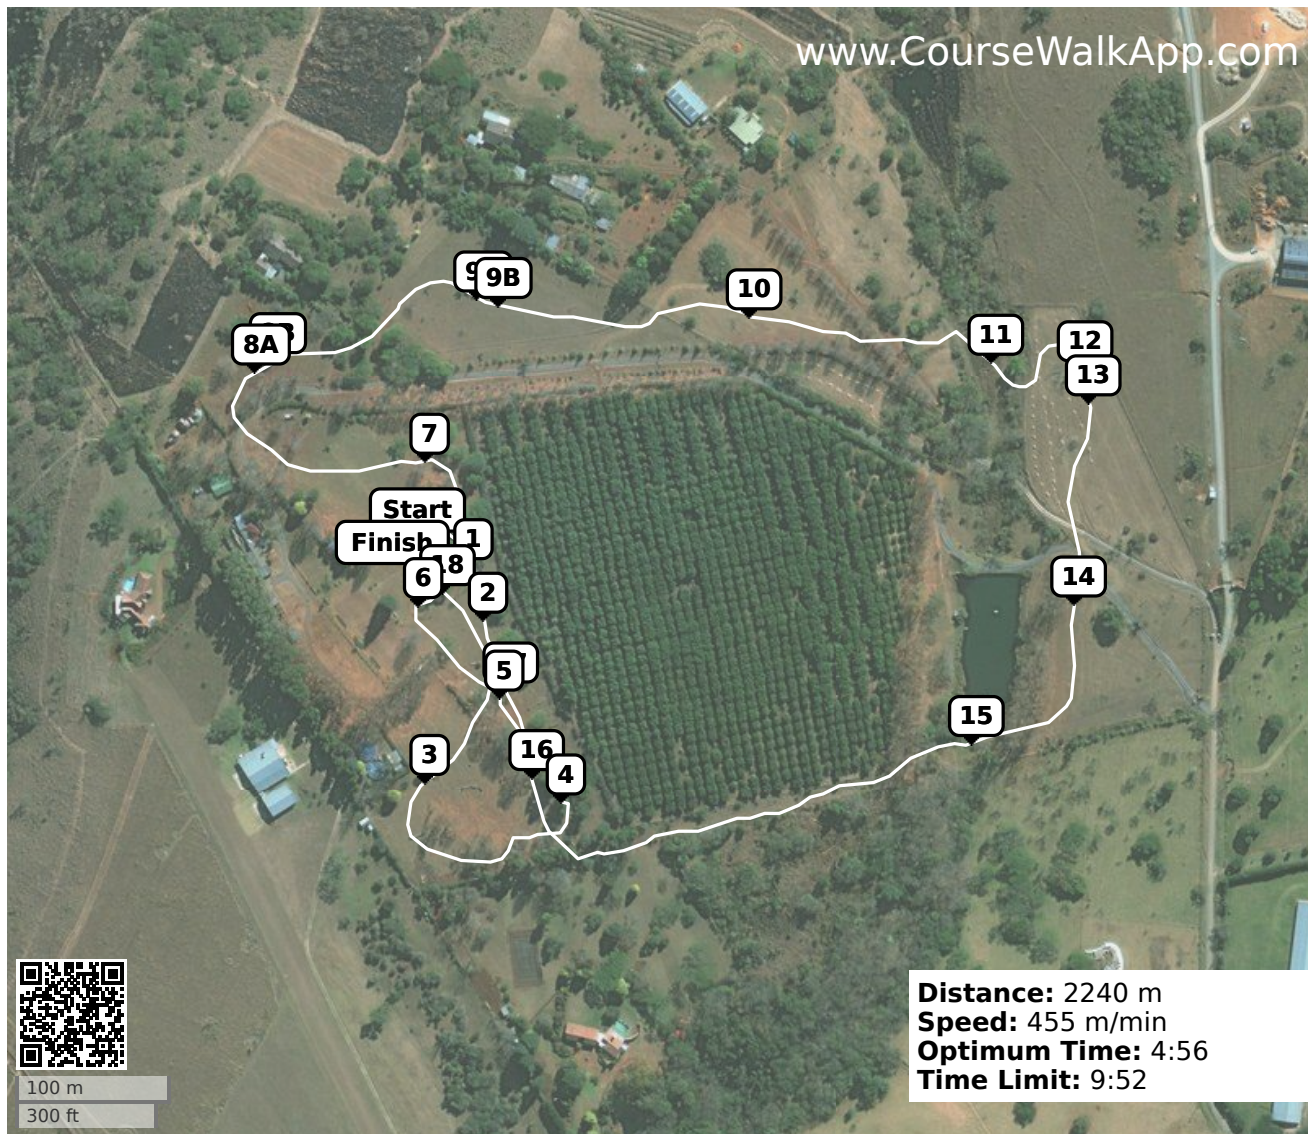

Ulwazi 85 BLACK ON WHITE (ID: 23455) - 85

- 1 Rustic Logs
- 2 Hogsback
- 3 Green Roof Hay Shed
- 4 Trakhener
- 5 Skinny Brush Panel
- 6 Water Big Log
- 7 Blue Corner
- 8A Roll Top Offset
- 8B
- 9A Garden Oxer
- 9B Log Cabin
- 10 Coolstance Boxy Oxer
- 11 Roll Top in the Dam
- 12 Hanging Log
- 13 Rustic Rails
- 14 Ditch Palisade
- 15 Back of the Dam
- 16 Sand Stone Wall
- 17 Raised Garden
- 18 Bench