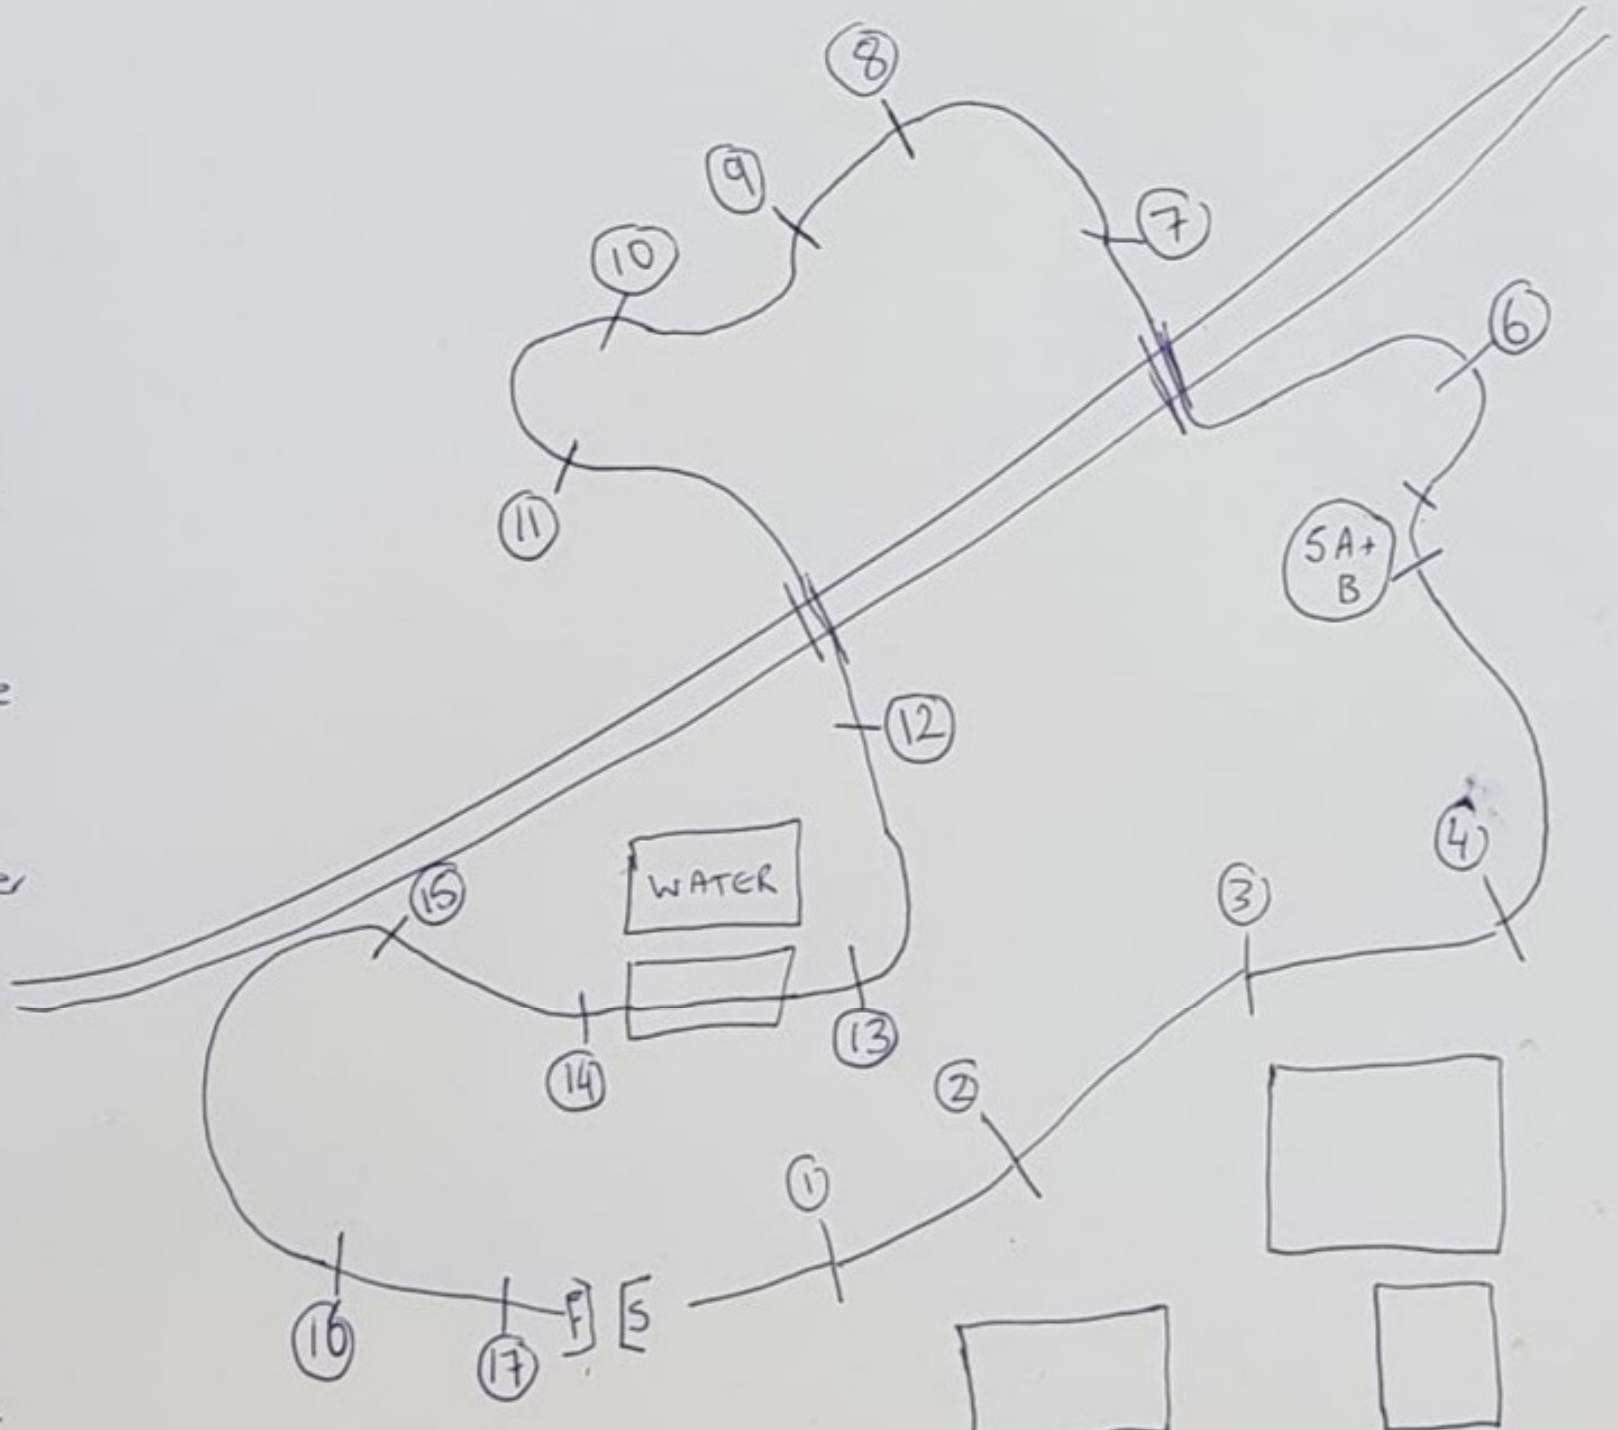

75cm

- 1, Plants + Log
- 2, Tyres
- 3, Brushes
- 4, Poplar Logs
- 5A, Logs on tyres  
B, Humre Pipe
- 6, Tyres
- 7, Log into Trees
- 8, Humre pipe oxer
- 9, Poplar Log
- 10, Brushes
- 11, Burned 'A' Frame
- 12, Slanter
- 13, Log into water
- 14, Log out of water
- 15, Roller
- 16, Log with Plants
- 17, Last Fence

Mounted course  
walk @ 8-8:40  
WITH NUMBER B1B.