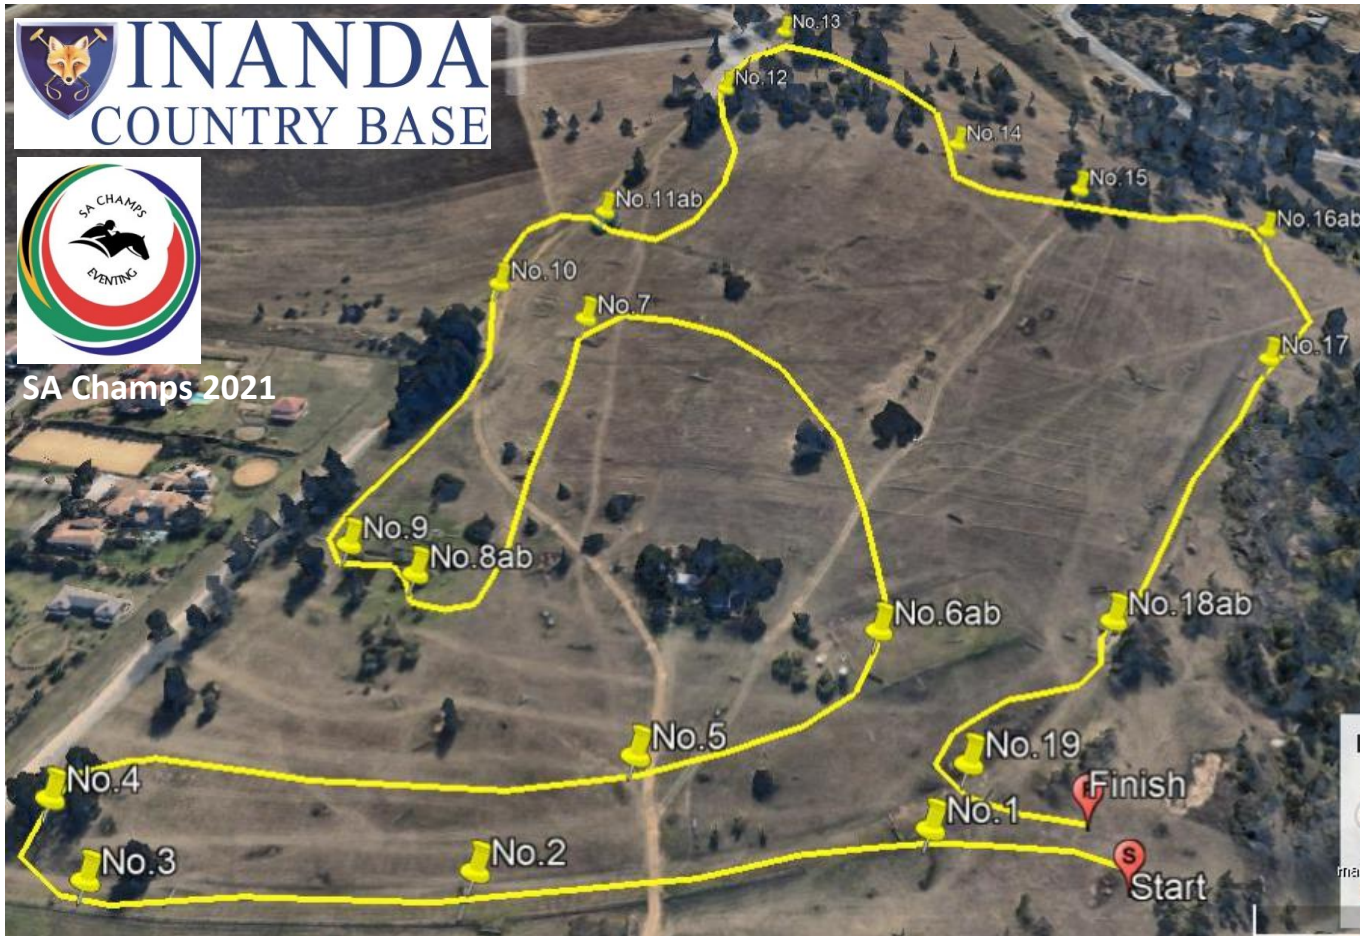

SA Champs 2021

Three Star

Numbers: ICB Blue
 Course Length: 3510m
 Speed: 550mpm
 Time: 6m23s

1	Proteus	White Oxer
2		Ditch Rails
3		Green Table
4	Lehle Engineering	Lehle's Pipe
5ab		Bench to Table
6	Crocodile River Reserve	Thatch Corner
7		Skinny
*8		Triple Bar
9		Brush into water
10ab		Steps Up
11	Western Shoppe	Blenheim Brush
12		Winn's Gift
13abc	Equifax	Broken Bridge Complex
*14		Gum Tree Choice
*15		Quick Corner Or around
16	Epol	Oxer
*17ab	Irvines	Greg's Ditch & Log
18		Carl's Ditch
19		Benson's Brush
20ab	Milmac	Drop & Skinny
21ab		Tim's Offsets
22		Stubb's Flight
23ab	Steffanuthi Stocks	Normandy Log & Drop
		Compulsory Flag
24	Proteus	Brush Table

INANDA COUNTRY BASE

SA Champs 2021

One Star

Numbers: Yellow
 Course Length: 2600m
 Speed: 500mpm
 Time: 5m12s

1	Black & white Spread
2	Narrow Pipes
3	Saddlebrook Sprea
4	Pimm's Spinney
5	Lehle's Pipe
6ab	Bench & Table
7	Louise's Ditch
8ab	Roller & Splash
9	Out of the Water
10	Left Corner
11ab	Barn Complex
12	Angle Under the Pines
13	Big Cheese
14	Oxer
15	Forest Gates
16ab	Bank to Skinny
17	Picnic Table
18ab	Normandy to Flower Box
19	Springs Pipes

INANDA COUNTRY BASE

SA Champs 2021

Ev.75

Numbers: Red
 Course Length: 1750m
 Speed: 440mpm
 Time: 4m00s

1	Over 65
2	Pine Trunk
3	Concrete Pipes
4	Log under the Tree
5	Pimms Spinney Slanter
6	Gum Logs
7	Black Spread
8	Gate before Water
9	Island Log
10	Wishing Well
11ab	Rail & Ditch
12ab	Log to Floating Pole
13	Swazi Portable
14	Sand Wall
15	Under Rasta Hill
16	Olden Day Drop
17	Black Logs
18	Final Spread