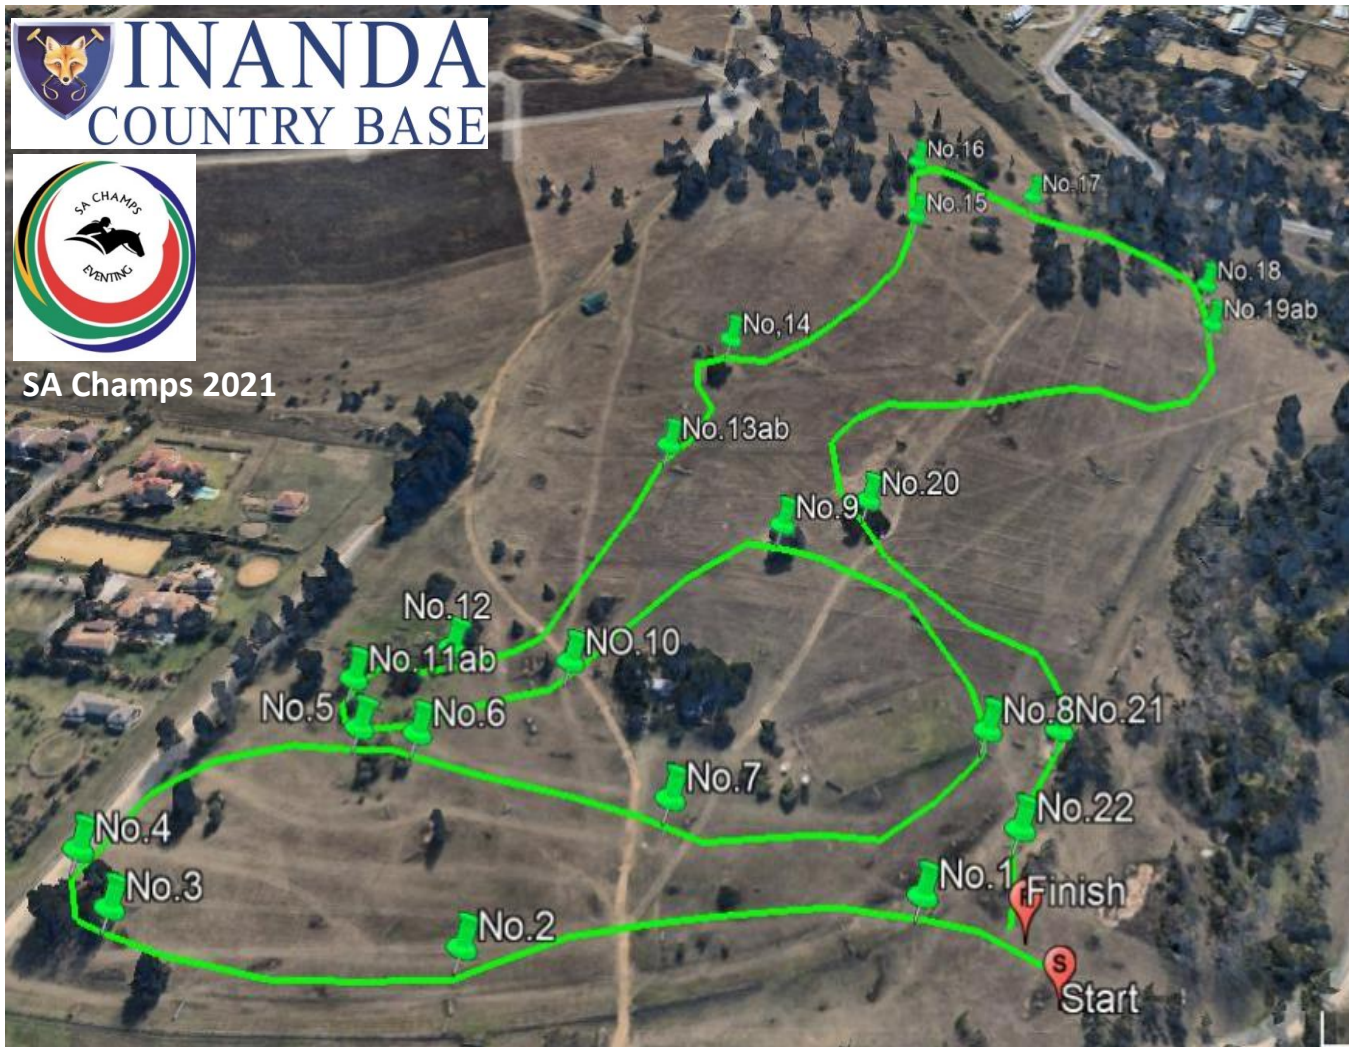

INANDA COUNTRY BASE

SA Champs 2021

One Star

Numbers: Yellow
 Course Length: 2600m
 Speed: 500mpm
 Time: 5m12s

1	Black & white Spread
2	Narrow Pipes
3	Saddlebrook Sprea
4	Pimm's Spinney
5	Lehle's Pipe
6ab	Bench & Table
7	Louise's Ditch
8ab	Roller & Splash
9	Out of the Water
10	Left Corner
11ab	Barn Complex
12	Angle Under the Pines
13	Big Cheese
14	Oxer
15	Forest Gates
16ab	Bank to Skinny
17	Picnic Table
18ab	Normandy to Flower Box
19	Springs Pipes

INANDA COUNTRY BASE

SA Champs 2021

Ev.95

Numbers: Green
 Course Length: 2465m
 Speed: 475mpm
 Time: 5m12s

1	Pine Logs
2	From the Loadshedders
3	Pimm's Pipe
4	Pimms Spinney Rail
5	Hanging Brush
6	Oxer after the Dipper
7	Cheese Wedge
8	Helsinki Spread
9	In the Middle
10	Brian's Ditch
11ab	Into the Water
12	Triple Bar
13ab	Grazing Hippos
14	Through trees to Corner
15	Zigzag Brush
16	Trekahner
17	Slanter Drop
18	Hunt Stack
19ab	Rasta down to Rails
20	Brush in the Bush
21	Normandy Water
22	Tortoises

INANDA COUNTRY BASE

SA Champs 2021

Ev.85

Numbers: Blue
 Course Length: 2100m
 Speed: 455mpm
 Time: 4m37s

1	Big Black Poles
2	Commentry Box
3	Liverpool
4ab	Concrete Pipes
5	Crocodile on waters edge
6	Log out
7	Pine Log
8ab	Double of Brushes
9	In the Barn
10	Holey box Brush
11	Cheese wedge
12	Swazi Box
13	Brush Wedge
14	Brush Wedge
15	Oxer
16	Old Corner
17	Pine Stack
18	Ditch Rail
19	Normandy
20	In the Poplars
21	Final Spread

INANDA COUNTRY BASE

SA Champs 2021

Ev.75

Numbers: Red
 Course Length: 1750m
 Speed: 440mpm
 Time: 4m00s

1	Over 65
2	Pine Trunk
3	Concrete Pipes
4	Log under the Tree
5	Pimms Spinney Slanter
6	Gum Logs
7	Black Spread
8	Gate before Water
9	Island Log
10	Wishing Well
11ab	Rail & Ditch
12ab	Log to Floating Pole
13	Swazi Portable
14	Sand Wall
15	Under Rasta Hill
16	Olden Day Drop
17	Black Logs
18	Final Spread