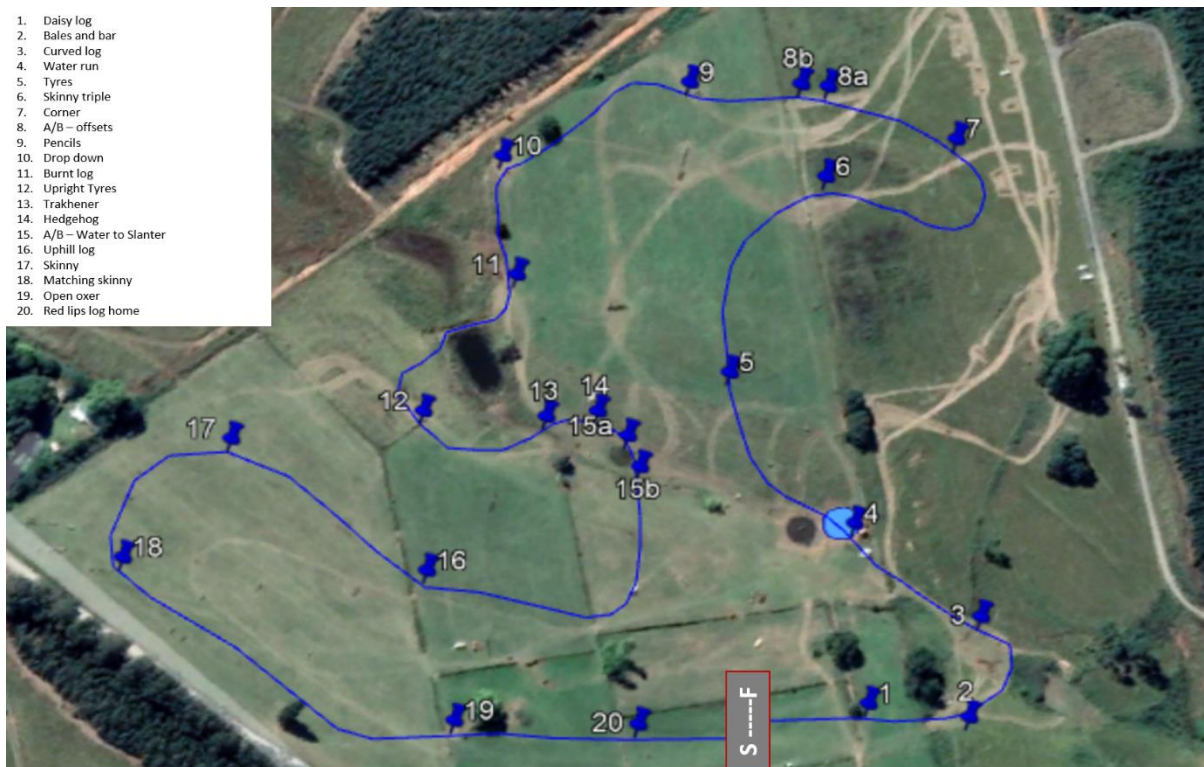

Maximum Time: 6m 32s

65cm Track

1. Lily log
2. Logpile
3. White tyres
4. Floating log
5. Planter Boxes
6. Tyres
7. Bales and bar
8. Open ditch
9. Little hog
10. Spider barrel
11. Slanter
12. Curved log
13. Floor log
14. Flower boxes
15. Daisy log home

65

65cms track – 1335; Efforts 15:

Speed: 420mpm; Time allowed: 2m54s

Maximum Time: 5m 48s

GREENDALE

75cm Track

1. Daisy log
2. Golden log
3. Curved log
4. A/B – Gulley run
5. Slanter
6. Fan
7. Brush log in fence line
8. Drop down
9. Triple on hill
10. Water
11. Brush wall
12. Triple bar
13. Uphill tyres
14. Hanging log and Thatch
15. Roll top
16. Red lips log home

75cms track – 1800m; Efforts 17:
 Speed: 440mpm; Time allowed: 4m 15s
 Maximum Time: 8m 30s

75

85cm Track

1. Daisy log
2. Bales and bar
3. Curved log
4. Water run
5. Tyres
6. Skinny triple
7. Corner
8. A/B – offsets
9. Pencils
10. Drop down
11. Burnt log
12. Upright Tyres
13. Trakhener
14. Hedgehog
15. A/B – Water to Slanter
16. Uphill log
17. Skinny
18. Matching skinny
19. Open over
20. Red lips log home

110cms track – Distance estimated (TBC) 2970m; Efforts 26:

Speed: 520mpm: Time allowed: 5m 43s Maximum Time: 11m 26s

2*

CCI3*** Track

1. Brush slanter
2. Solanum oxer
3. Nuts and bolts
4. A/B corners
5. Brush curve
6. A/B Offset brush targets
7. Thatch oxer
8. A/B Big drop to brush skinny
9. Boat house
10. Brush Oxers
11. Ski ramp
12. A/B hedge to log into water
13. Cotton reels
14. A/B Flax logs
15. A/B Fan to T log
16. A/B Key hole to totem oxer
17. Logpile
18. A/B Table to T log
19. A/B Drop to water onto hanging log
20. Bar counter
21. Hay bale log