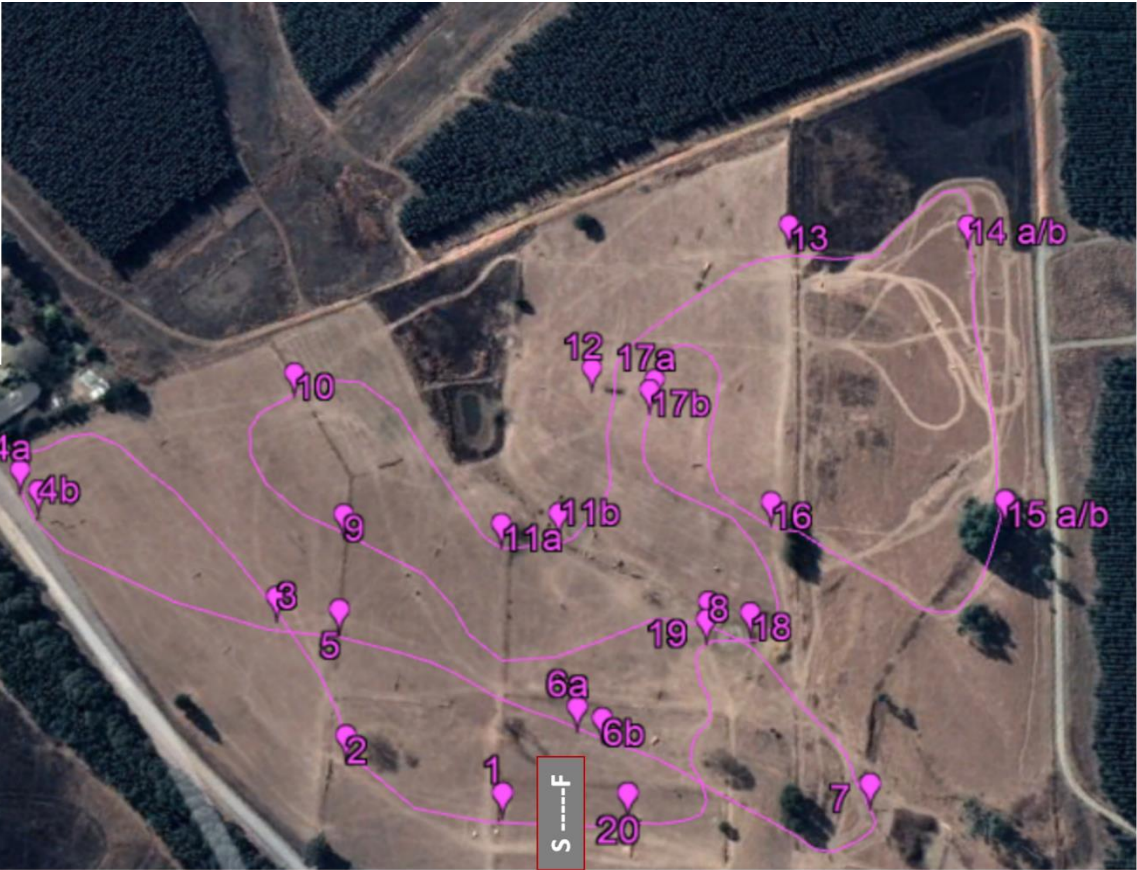

105cms track – Distance estimated (TBC) 2700m; Efforts 23:

Speed: 500mpm; Time allowed: 5m 24s

Maximum Time: 10m 48s

1*

GREENDALE

CCI2** Track

1. Brush slanter
2. Solanum corner
3. Triple bar
4. A/B benches
5. Log ditch in fence
6. A/B White box to target
7. Curved log into valley
8. Brush arrowhead out of water
9. Brush oxers
10. Ski ramp
11. A/B hedge to log before water
12. Cotton reels
13. Brush jump in the fence line
14. A/B Corners
15. A/B T log to open ditch
16. Logpile
17. A/B Benches
18. Target down the hill
19. Drop to water
20. Hay bale log

110cms track – Distance estimated (TBC) 2970m; Efforts 26:

Speed: 520mpm: Time allowed: 5m 43s Maximum Time: 11m 26s

2*

CCI3*** Track

1. Brush slanter
2. Solanum oxer
3. Nuts and bolts
4. A/B corners
5. Brush curve
6. A/B Offset brush targets
7. Thatch oxer
8. A/B Big drop to brush skinny
9. Boat house
10. Brush Oxers
11. Ski ramp
12. A/B hedge to log into water
13. Cotton reels
14. A/B Flax logs
15. A/B Fan to T log
16. A/B Key hole to totem oxer
17. Logpile
18. A/B Table to T log
19. A/B Drop to water onto hanging log
20. Bar counter
21. Hay bale log