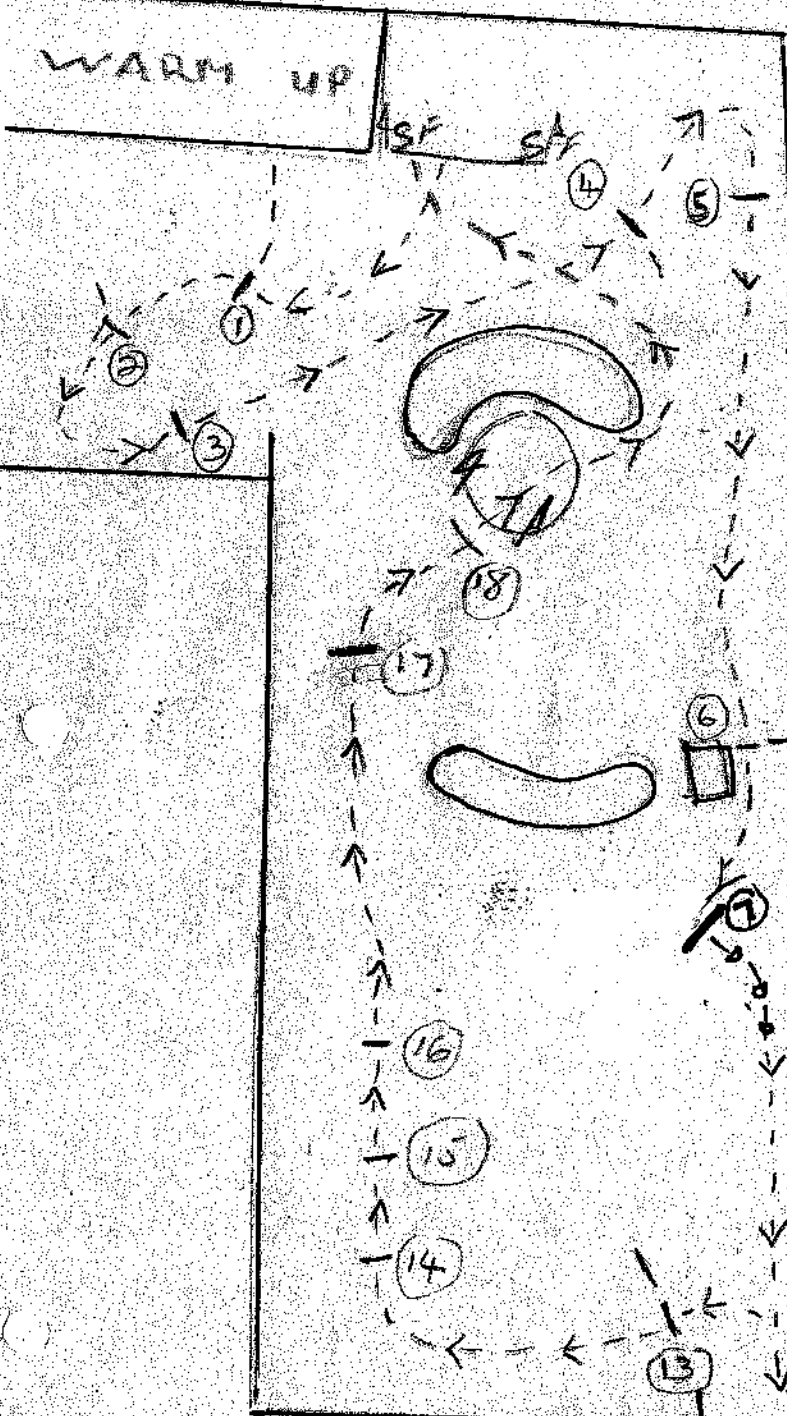

WARM UP

RED 75CM

- 1 LOG & DISCS
 - 2 CROSS
 - 3 BLACK DRUM OXER
 - 4 NEW LOG & DISCS
 - 5 FLIRT'S CORNER
 - 6 GIANT LOG
 - 7 SKINNY OVER DITCH
 - 8 BLUE FLOWER HOUSE
 - 9 FOURWAYS TEAM JUMP
 - 10 SWAZI BUSH
 - 11 CHEESE WEDGE
 - 12 PETE'S CORNER
 - 13 WOOD CHOPPER'S LOG PILE
 - 14 TYRE GAUNTLET
 - 15 TYRE GAUNTLET
 - 16 TYRE GAUNTLET
 - 17 TRIPPLE BAR
 - 18 A FRAME INTO WATER
- FLAGS
FINISH

GREEN 95CM

- 1 TYRE
- 2 SLANTER
- 3 NEW LOG AT NURSERY
- 4 ROLL TOP
- 5 NEW OXER AT THE GATE
- 6 GIANT LOG
- 7 NORTHERN FARMS
- 8 PINK FLOWER HOUSE
- 9 BILLIE'S DITCH
- 10 GIANT LOG
- 11 BRUSH
- 12A TRIPPLE BAR
- 12B SKINNY
- 13 FLAGS AT WATER
- 14 SWAZI WALL
- 15 NORTHERN FARMS PIPES
- 16 OXER & BLACK ROLLER
- 17 FRENCH CONNECTION
- 18 ROLL TOP
- 19 CHEESE WEDGE
- 20 TYRES
- 21 SWAZI BRUSH
- 22 UPRIGHT INTO WATER
- 22A BANK UP
- 22B BANK DOWN
- FINISH