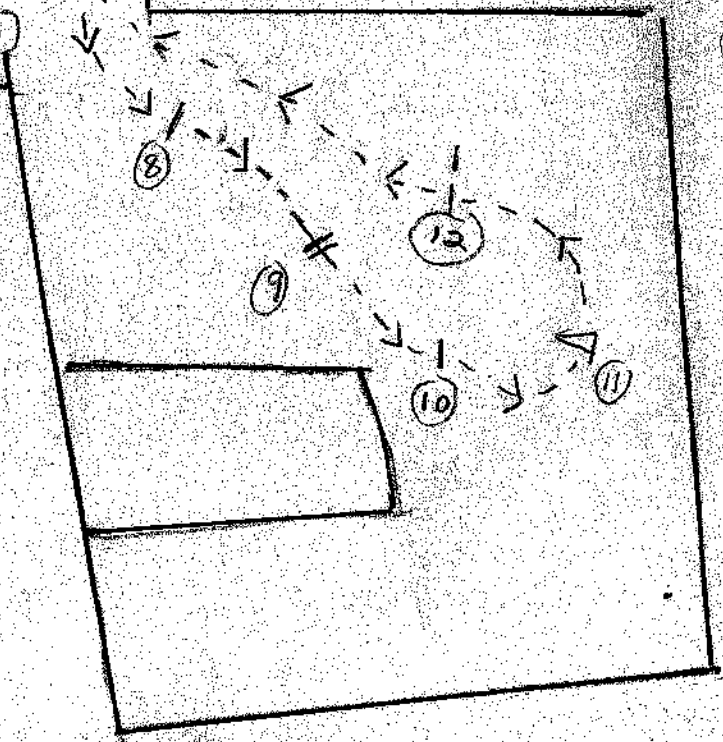

WARM UP

RED 75CM

- 1 LOG & DISCS
 - 2 CROSS
 - 3 BLACK DRUM OXER
 - 4 NEW LOG & DISCS
 - 5 FLIRT'S CORNER
 - 6 GIANT LOG
 - 7 SKINNY OVER DITCH
 - 8 BLUE FLOWER HOUSE
 - 9 FOURWAYS TEAM JUMP
 - 10 SWAZI BUSH
 - 11 CHEESE WEDGE
 - 12 PETE'S CORNER
 - 13 WOOD CHOPPER'S LOG PILE
 - 14 TYRE GAUNTLET
 - 15 TYRE GAUNTLET
 - 16 TYRE GAUNTLET
 - 17 TRIPPLE BAR
 - 18 A FRAME INTO WATER
- FLAGS
FINISH

GREEN 95CM

- 1 TYRE
- 2 SLANTER
- 3 NEW LOG AT NURSERY
- 4 ROLL TOP
- 5 NEW OXER AT THE GATE
- 6 GIANT LOG
- 7 NORTHERN FARMS
- 8 PINK FLOWER HOUSE
- 9 BILLIE'S DITCH
- 10 GIANT LOG
- 11 BRUSH
- 12A TRIPPLE BAR
- 12B SKINNY
- 13 FLAGS AT WATER
- 14 SWAZI WALL
- 15 NORTHERN FARMS PIPES
- 16 OXER & BLACK ROLLER
- 17 FRENCH CONNECTION
- 18 ROLL TOP
- 19 CHEESE WEDGE
- 20 TYRES
- 21 SWAZI BRUSH
- 22 UPRIGHT INTO WATER
- 22A BANK UP
- 22B BANK DOWN
- FINISH