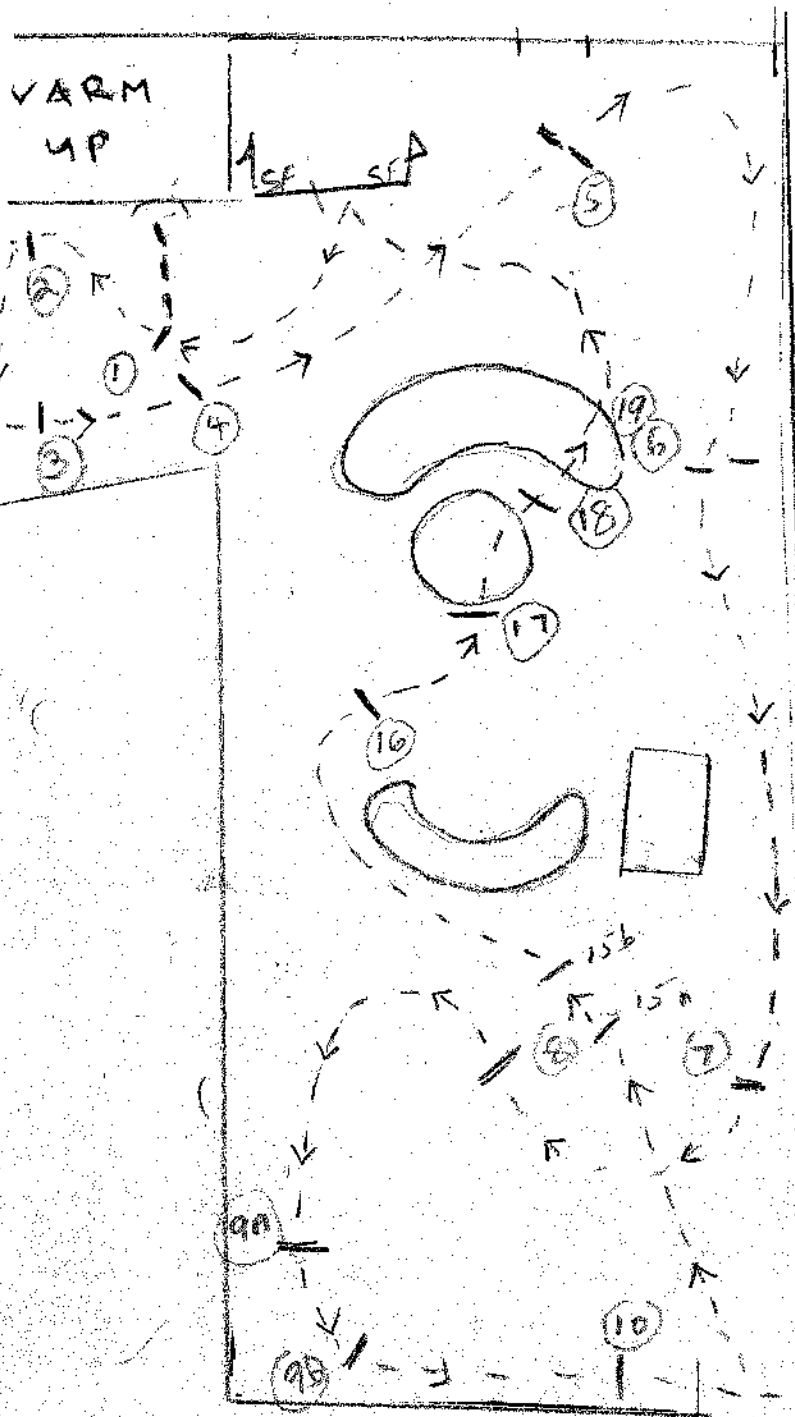

WARM UP

PINK 65CM

- 1 TYRES
- 2 NURSERY CORNER
- 3 LOG & SACKS
- 4 BLACK BOXES & LOG
- 5 ELEPHANT TRAYS
- 6 PIPES
- 7 TYRE GARDEN
- 8 RED & WHITE DRUMS
- 9 TYRES AT THE DAM
- 10 LOG OXER
- 11 PETE'S CORNER
- 12 LIGHT PINK HEN'S HOUSE
- 13 MUM TO MUM
- 14 DITCH
- 15 A FRAME INTO WATER FINISH

**BLUE 85CM**

VARM  
4P

1st 5th

- 1 LOG & DISCS
- 2 CROSS
- 3 BLACK DRUM OXER
- 4 NEW LOG & DISCS
- 5 NEW OXER AT THE GATE
- 6 FLIRT'S CORNER
- 7 SKINNY OXER
- 8 THATCHED HOUSE
- 9A PETE'S COMPLEX
- 9B PETE'S CORNER
- 10 OXER
- 11 GREEN DRUMS
- 12 FRENCH CONNECTION
- 13 A FRAME
- 14 FOURWAYS TEAM JUMP
- 15A WHITE SLANTED LOGS
- 15B WHITE SLANTED LOGS
- 16 DITCH
- 17 UPRIGHT INTO WATER
- 18 FRENCH CONNECTION
- 19 BANK DOWN FINISH