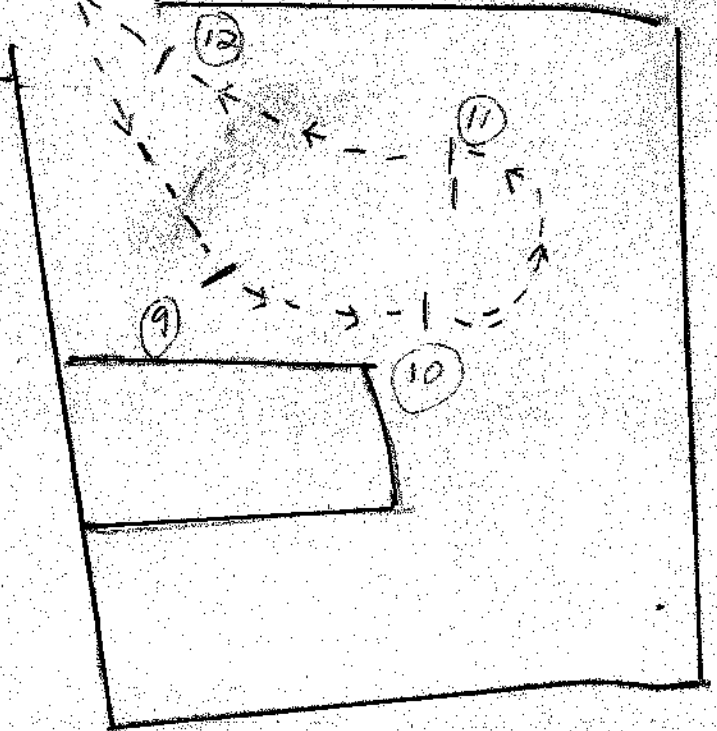

WARM UP

PINK 65CM

- 1 TYRES
- 2 NURSERY CORNER
- 3 LOG & SACKS
- 4 BLACK BOXES & LOG
- 5 ELEPHANT TRAYS
- 6 PIPES
- 7 TYRE GARDEN
- 8 RED & WHITE DRUMS
- 9 TYRES AT THE DAM
- 10 LOG OXER
- 11 PETE'S CORNER
- 12 LIGHT PINK HEN'S HOUSE
- 13 MUM TO MUM
- 14 DITCH
- 15 A FRAME INTO WATER FINISH

**BLUE 85CM**

VARM  
4P

1st 5th

- 1 LOG & DISCS
- 2 CROSS
- 3 BLACK DRUM OXER
- 4 NEW LOG & DISCS
- 5 NEW OXER AT THE GATE
- 6 FLIRT'S CORNER
- 7 SKINNY OXER
- 8 THATCHED HOUSE
- 9A PETE'S COMPLEX
- 9B PETE'S CORNER
- 10 OXER
- 11 GREEN DRUMS
- 12 FRENCH CONNECTION
- 13 A FRAME
- 14 FOURWAYS TEAM JUMP
- 15A WHITE SLANTED LOGS
- 15B WHITE SLANTED LOGS
- 16 DITCH
- 17 UPRIGHT INTO WATER
- 18 FRENCH CONNECTION
- 19 BANK DOWN FINISH