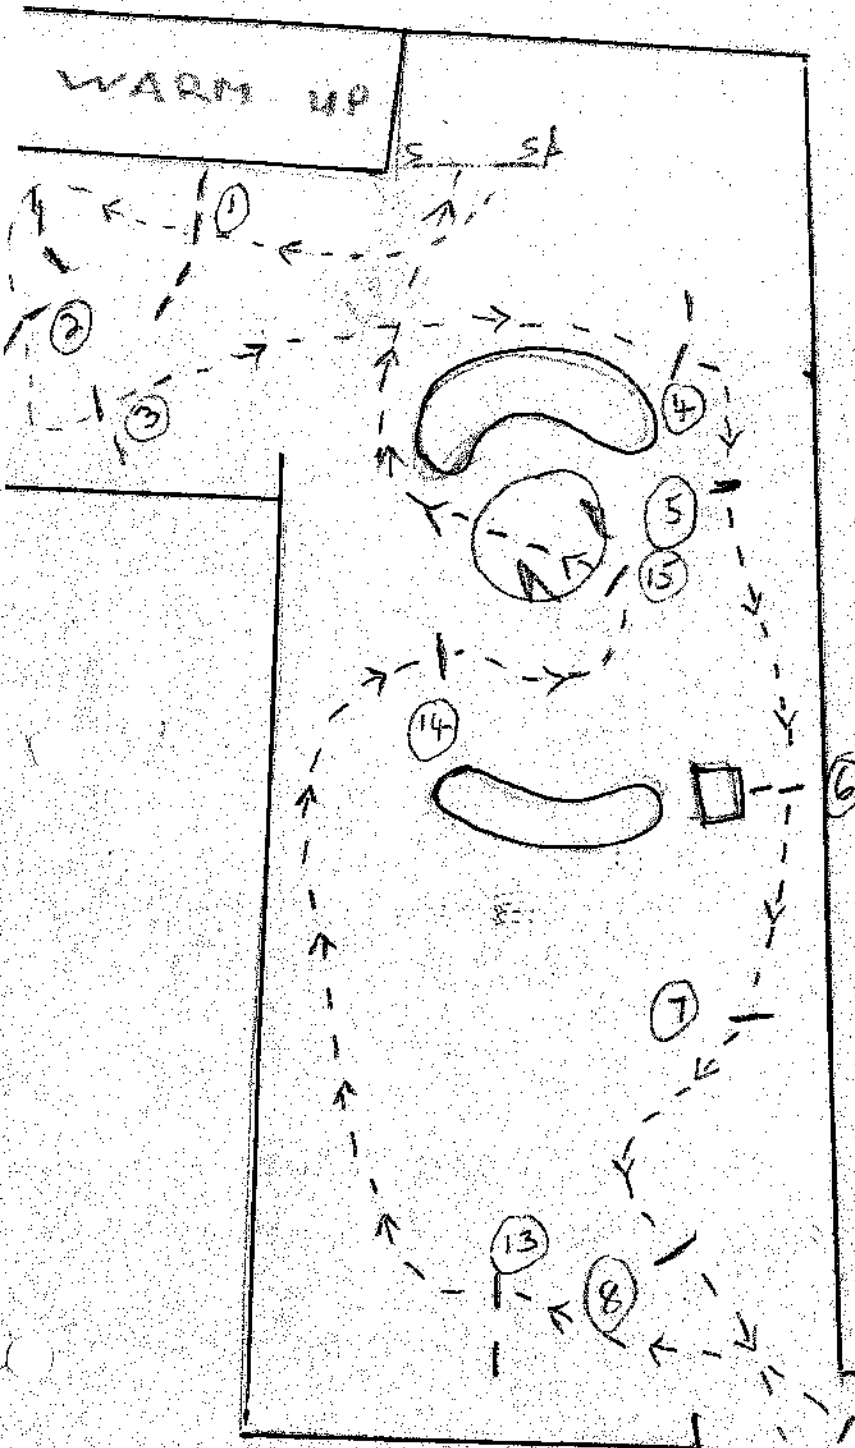

WARM UP

PINK 65CM

- 1 TYRES
- 2 NURSERY CORNER
- 3 LOG & SACKS
- 4 BLACK BOXES & LOG
- 5 ELEPHANT TRAYS
- 6 PIPES
- 7 TYRE GARDEN
- 8 RED & WHITE DRUMS
- 9 TYRES AT THE DAM
- 10 LOG OXER
- 11 PETE'S CORNER
- 12 LIGHT PINK HEN'S HOUSE
- 13 MUM TO MUM
- 14 DITCH
- 15 A FRAME INTO WATER FINISH

**BLUE 85CM**

VARM  
4P

1st 5th

- 1 LOG & DISCS
- 2 CROSS
- 3 BLACK DRUM OXER
- 4 NEW LOG & DISCS
- 5 NEW OXER AT THE GATE
- 6 FLIRT'S CORNER
- 7 SKINNY OXER
- 8 THATCHED HOUSE
- 9A PETE'S COMPLEX
- 9B PETE'S CORNER
- 10 OXER
- 11 GREEN DRUMS
- 12 FRENCH CONNECTION
- 13 A FRAME
- 14 FOURWAYS TEAM JUMP
- 15A WHITE SLANTED LOGS
- 15B WHITE SLANTED LOGS
- 16 DITCH
- 17 UPRIGHT INTO WATER
- 18 FRENCH CONNECTION
- 19 BANK DOWN FINISH