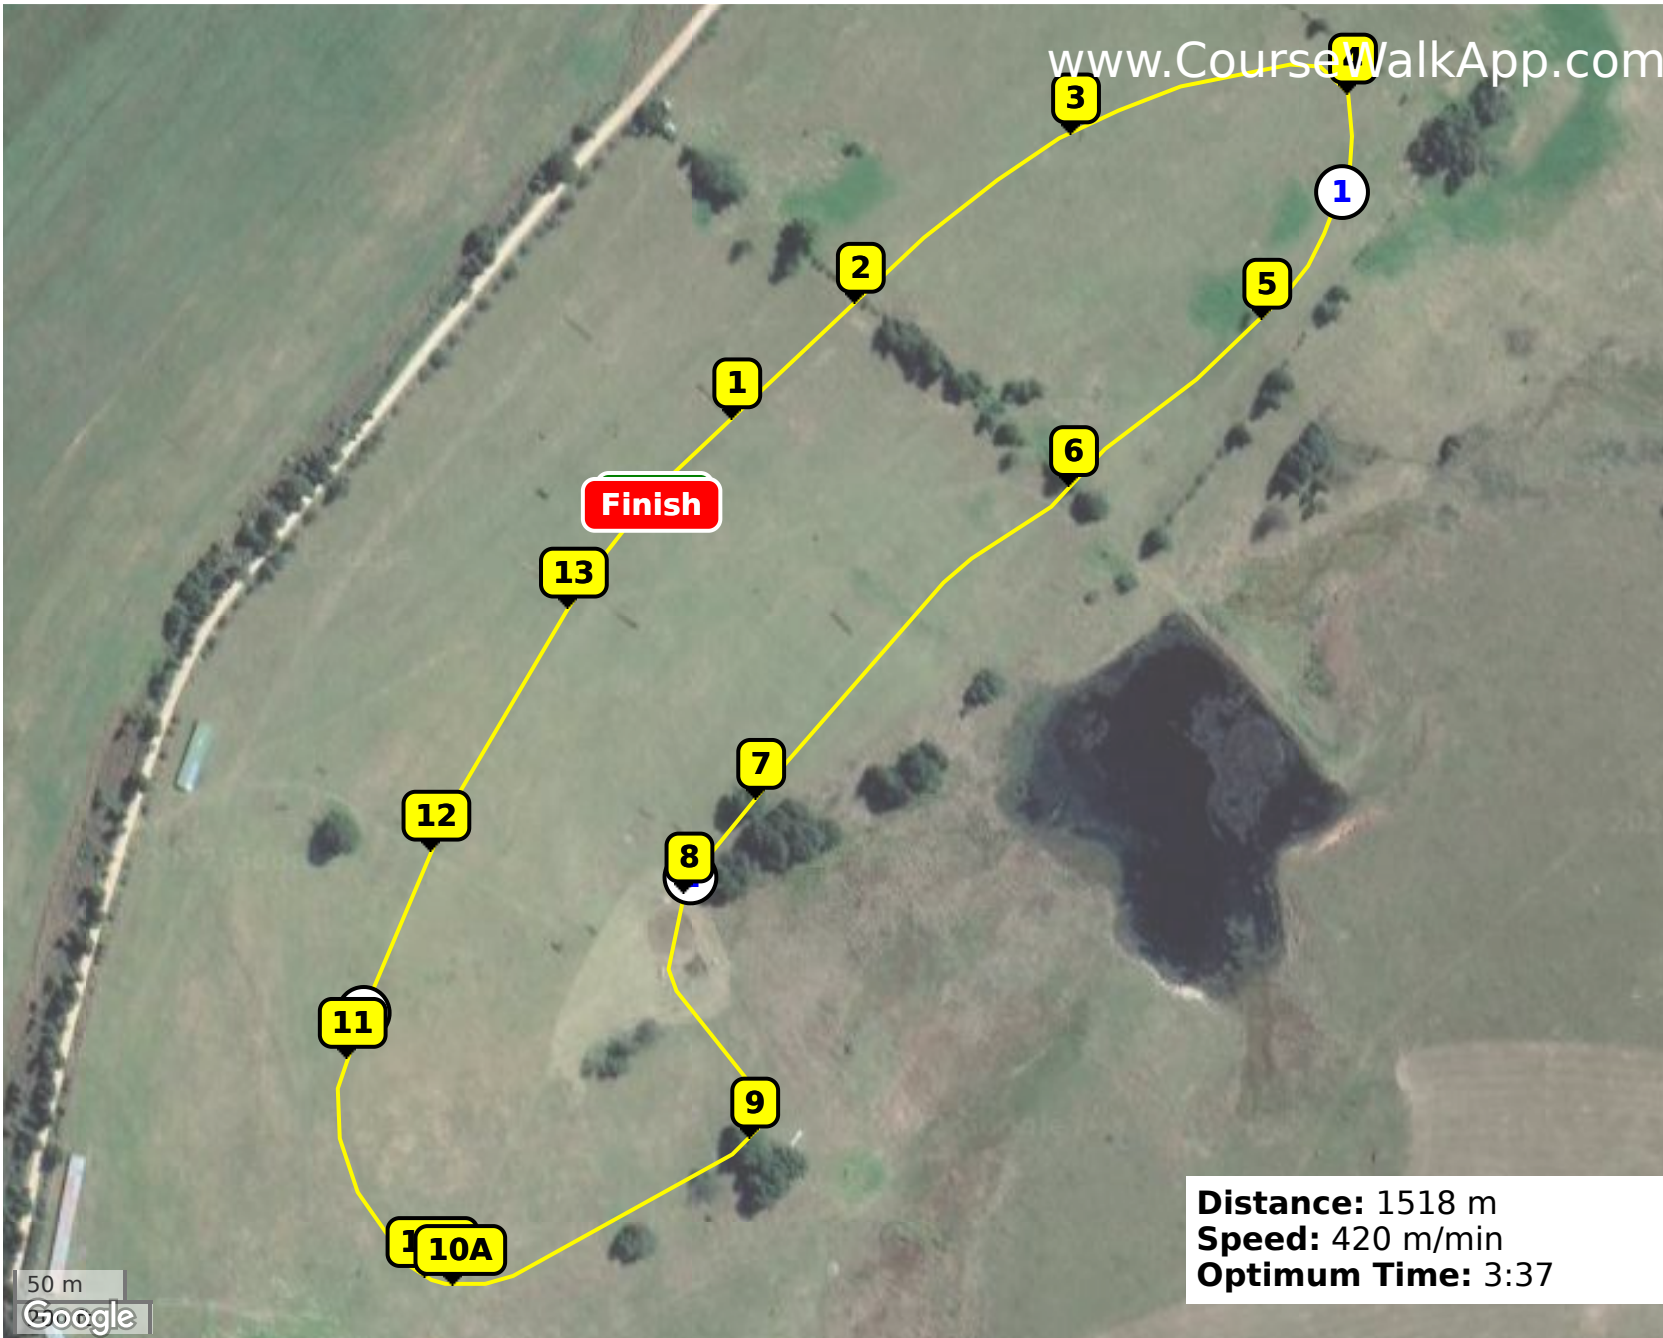

# Oaksprings May Show (ID: 28983) - 65cm

- 1 Off you go Brush
- 2 Hedge Upright
- 3 Burnt Log
- 4 Logpile
- 5 Log Under Tree
- 6 Treverton Library
- 7 Brush Upright
- 8 Water
- 9 Log Upright
- 10A Log Combo
- 10B Log Combo
- 11 Mini Trekhener
- 12 Flower Log
- 13 Stonewall