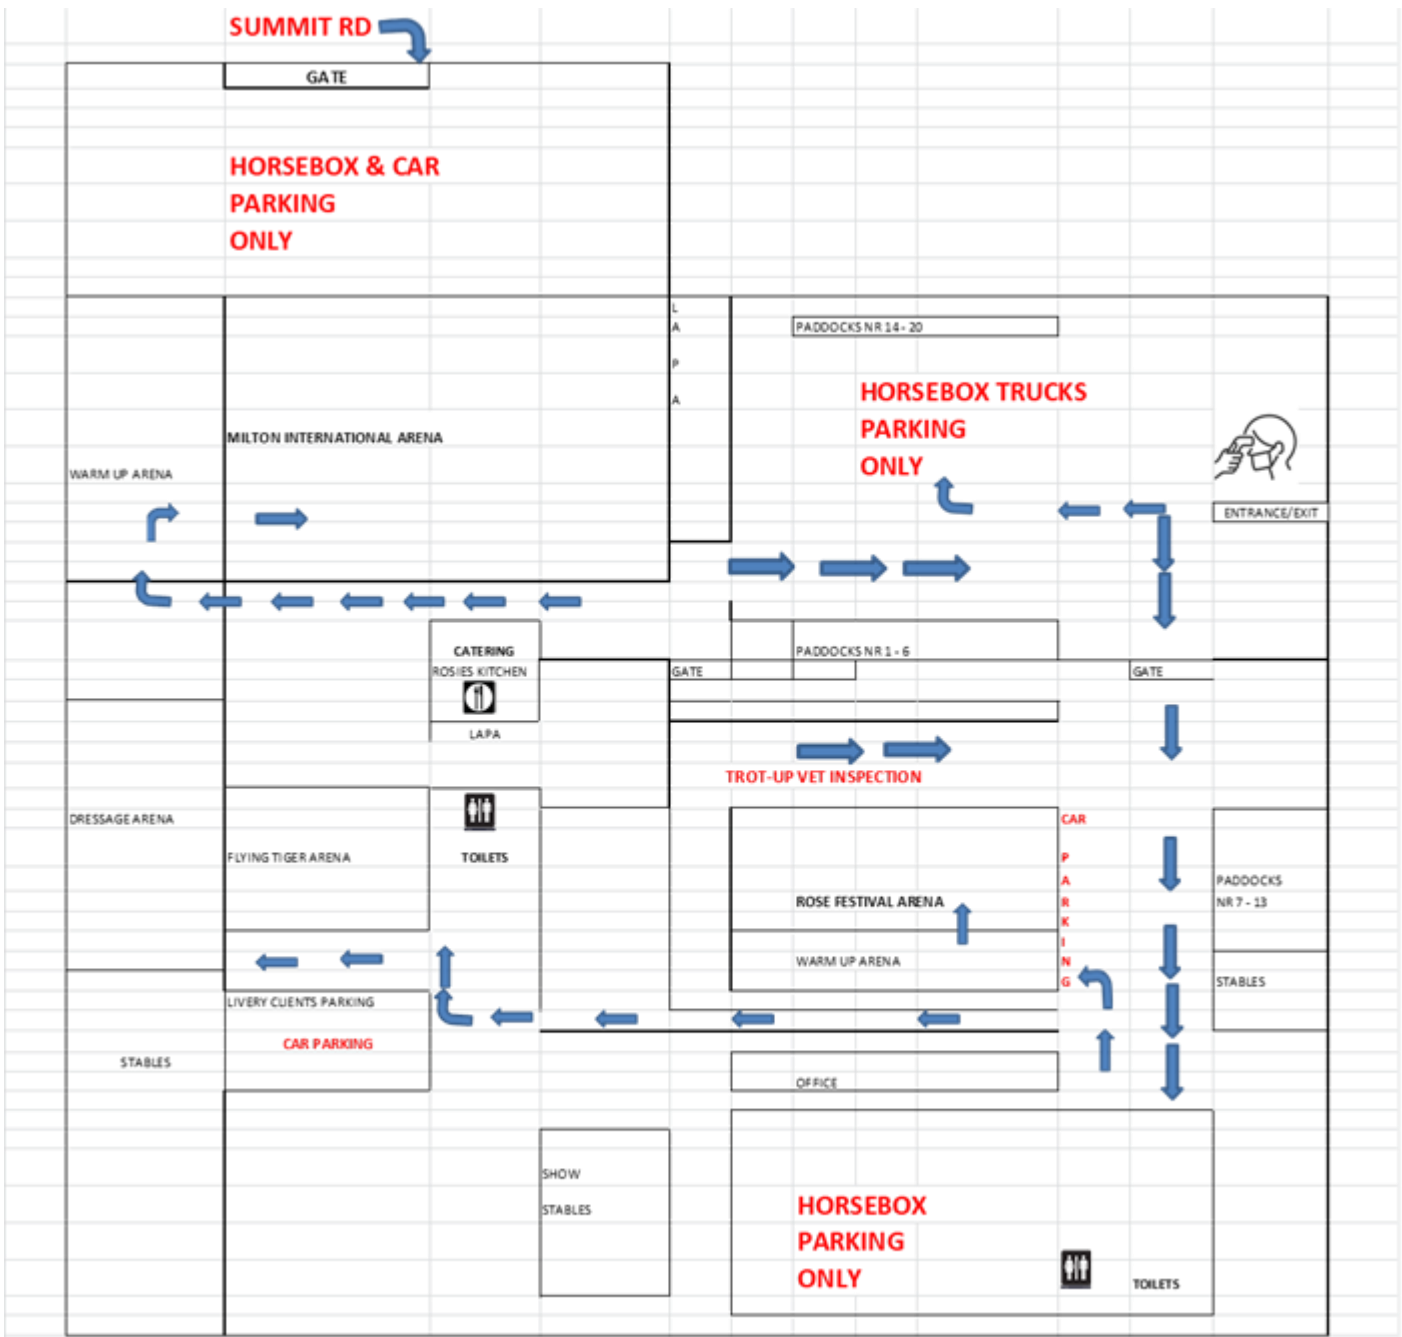

PLEASE ADHERE TO OUR COVID19 PROTOCOL