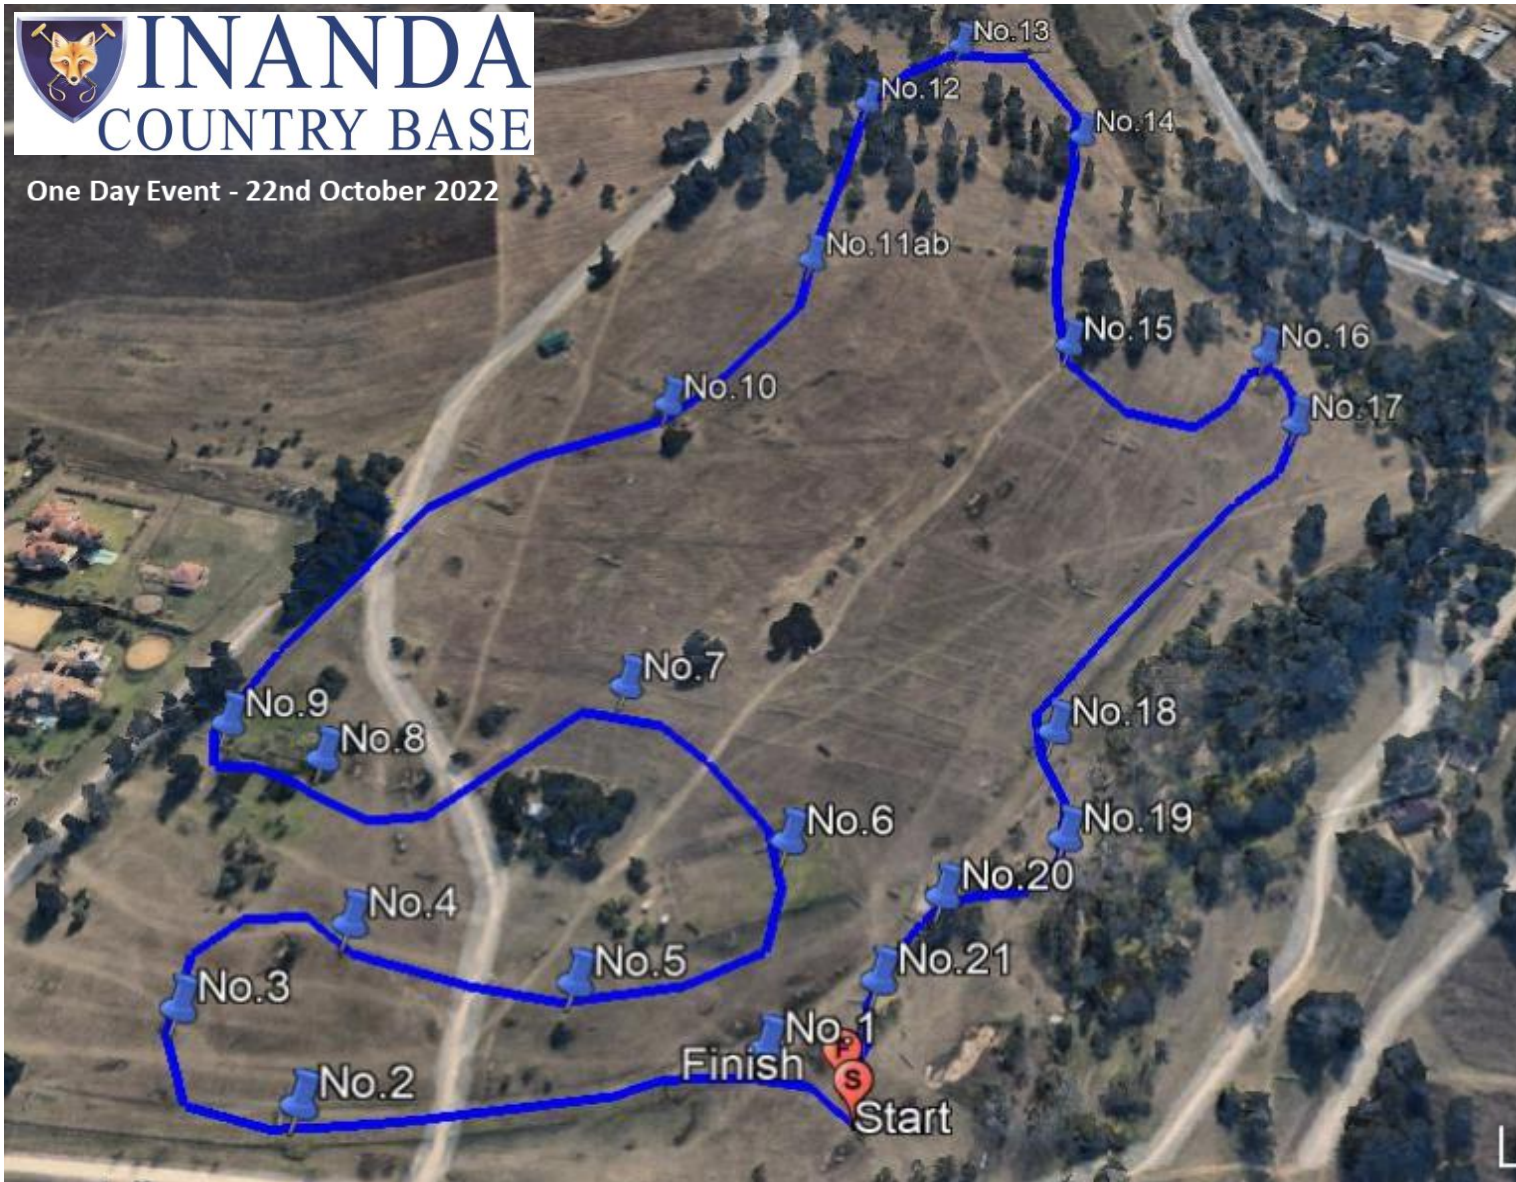

One Day Event - 22nd October 2022

**One Star**  
 Numbers: Yellow  
 Course Length: 2780m  
 Speed: 500mpm  
 Time: 5m34s

1	Starter
2	Abi's Ditch
3	Big Oxer
4	Spinney Skinny
5	Lehle's Pipe
6ab	Bench to Brush Box
7	Winn's Roller
8ab	Water Log & Step
9ab	Tim's Roller
10ab	Sunken Road
11	Polo Ditch
12ab	Offset Oxers
13	Ditch Log
14	Polo Corner
15	Tree Stump
16ab	Table & Hole
17	Over the Edge
18	Swazi Brush Corner
19	By the Brush
20	Big Rail
21	Last Log

### Ev.95

Numbers: Green  
 Course Length: 2580m  
 Speed: 475mpm  
 Time: 5m26s

1	Black & White Oxer
2	Blue Drums
3	Pimm's old Log & Bags
4	Springs Pipe Roller
5ab	Eskom Poles Combo
6	Off the Road
7	Slanting Brush into Water
8ab	Step to Pine V
9	Little Cheese
10	Brush Slanter
11	Oxer in Trees
12	Roller Turn
13ab	Offset Brushes
14	Lou's Log
15	Ditch Too
16	Gunter's Gate
17	Table
18ab	Ditch to Swazi Roller
19	Normandy Fish to Water
20	Little Fish out of Water
21	Oxer

## Ev.85

Numbers: Blue  
 Course Length: 2310m  
 Speed: 455mpm  
 Time: 5m05s

1	Long Log
2	Pipe & Log
3	Black & White Oxer
4	Bale Log
5	Swazi Faces
6	Mini Cheese
7	Pipe Spread
8	Old Hippos
9	ZigZag Brush
10	In the Trees
11ab	Sawdust Double
12	A-Frame Brush
13	Slanter
14ab	Tortoises Combo
15	Dith & Rails
16	Rasta Wheels
17	Swazi Triangle
18	Off the Edge
19	Hunt Stack
20	Normandy Dragon
21	Final Slanter

### Ev.75

Numbers: Red  
 Course Length: 1895m  
 Speed: 440mpm  
 Time: 4m19s

1	Pipe
2	Pine Stack
3	Floating Log
4	Portable
5	Bale Log
6	Concrete Pipe
7	Oxer
8	2 Logs
9	Slanter
10ab	Pine Combo
11	Triple Bar
12	Brush Upright
13	Gum Twist
14	Hunt Stack on Rasta
15	Bottom Hunt Stack
16	Skinny Drop
17	Swazi Drop
18	Gates at Normandy
19	Final Leap