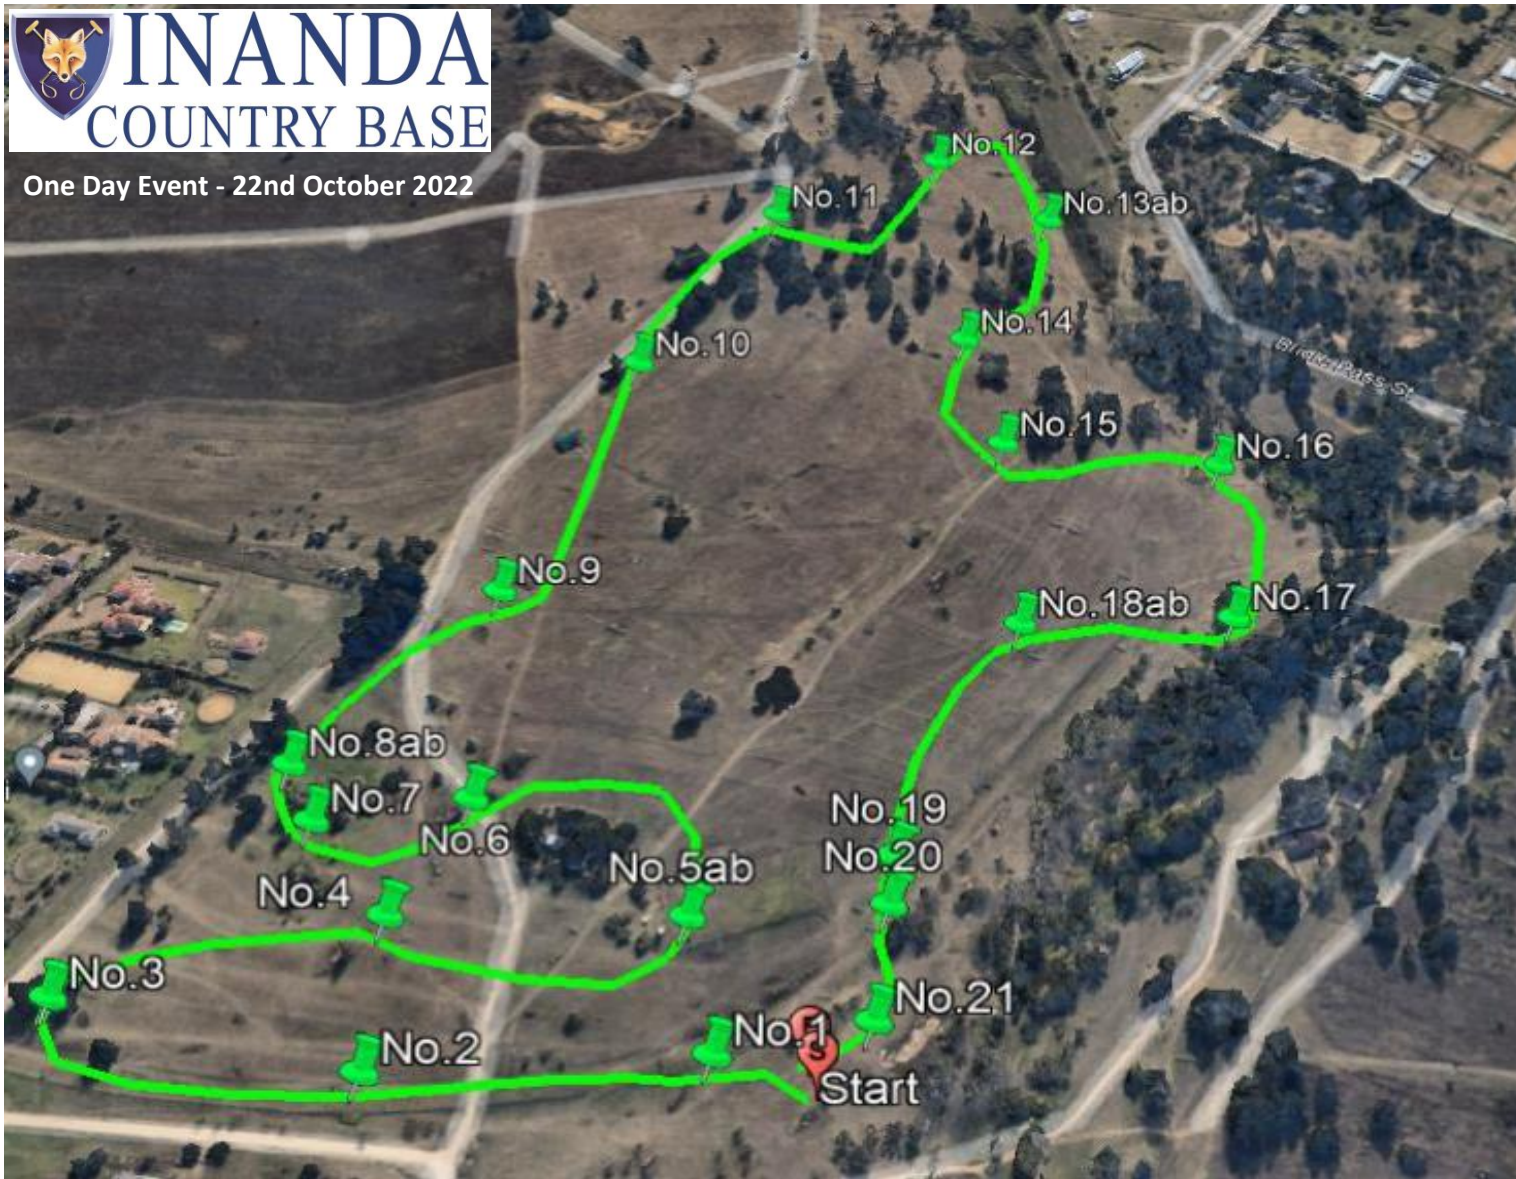

One Day Event - 22nd October 2022

**One Star**  
 Numbers: Yellow  
 Course Length: 2780m  
 Speed: 500mpm  
 Time: 5m34s

1	Starter
2	Abi's Ditch
3	Big Oxer
4	Spinney Skinny
5	Lehle's Pipe
6ab	Bench to Brush Box
7	Winn's Roller
8ab	Water Log & Step
9ab	Tim's Roller
10ab	Sunken Road
11	Polo Ditch
12ab	Offset Oxers
13	Ditch Log
14	Polo Corner
15	Tree Stump
16ab	Table & Hole
17	Over the Edge
18	Swazi Brush Corner
19	By the Brush
20	Big Rail
21	Last Log

### Ev.95

Numbers: Green  
 Course Length: 2580m  
 Speed: 475mpm  
 Time: 5m26s

1	Black & White Oxer
2	Blue Drums
3	Pimm's old Log & Bags
4	Springs Pipe Roller
5ab	Eskom Poles Combo
6	Off the Road
7	Slanting Brush into Water
8ab	Step to Pine V
9	Little Cheese
10	Brush Slanter
11	Oxer in Trees
12	Roller Turn
13ab	Offset Brushes
14	Lou's Log
15	Ditch Too
16	Gunter's Gate
17	Table
18ab	Ditch to Swazi Roller
19	Normandy Fish to Water
20	Little Fish out of Water
21	Oxer

## Ev.85

Numbers: Blue  
 Course Length: 2310m  
 Speed: 455mpm  
 Time: 5m05s

1	Long Log
2	Pipe & Log
3	Black & White Oxer
4	Bale Log
5	Swazi Faces
6	Mini Cheese
7	Pipe Spread
8	Old Hippos
9	ZigZag Brush
10	In the Trees
11ab	Sawdust Double
12	A-Frame Brush
13	Slanter
14ab	Tortoises Combo
15	Dith & Rails
16	Rasta Wheels
17	Swazi Triangle
18	Off the Edge
19	Hunt Stack
20	Normandy Dragon
21	Final Slanter

### Ev.75

Numbers: Red  
 Course Length: 1895m  
 Speed: 440mpm  
 Time: 4m19s

1	Pipe
2	Pine Stack
3	Floating Log
4	Portable
5	Bale Log
6	Concrete Pipe
7	Oxer
8	2 Logs
9	Slanter
10ab	Pine Combo
11	Triple Bar
12	Brush Upright
13	Gum Twist
14	Hunt Stack on Rasta
15	Bottom Hunt Stack
16	Skinny Drop
17	Swazi Drop
18	Gates at Normandy
19	Final Leap