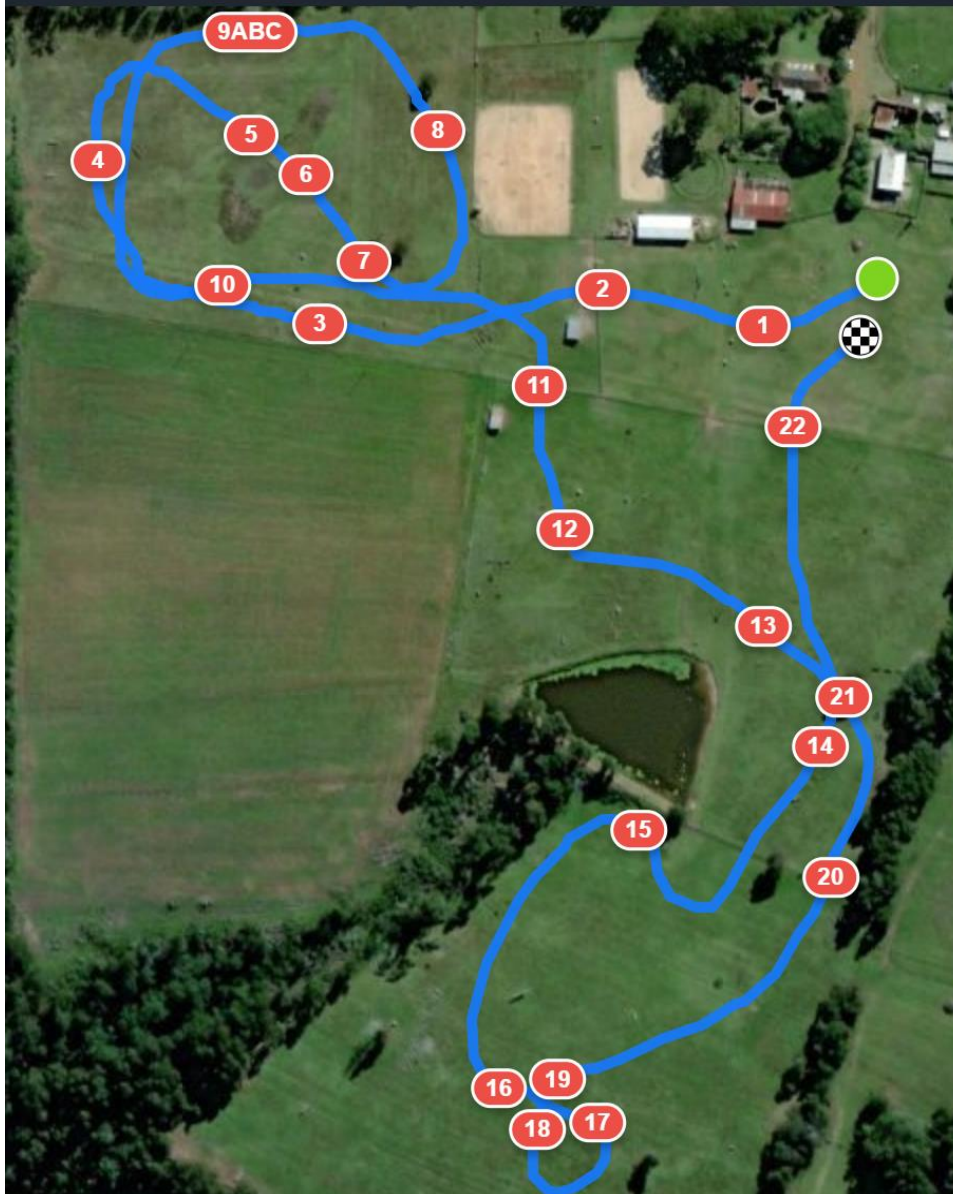

## Misty Morn Farm Eventing EV 95

**Event:** Graded Eventing Show  
**Venue:** Misty Morn Farm  
**Date:** Saturday 12th November 2022

**Class:** 95cm  
**Numbers:** Blue  
**Course Length:** 2401m  
**Speed:** 475mpm  
**Time:**

1	Green for Go
2	Log Box
3	Tractor Tyres
4	Big Beam
5	Lilibet
6	Reeds
7	Tyres
8	Rails
9	A Frames
10	Big Gum
11	Tiger Trap
12	Corner
13	House
14	Horse Heads
15	Steps Down
16	Stoneway
17	Stoneway
18	Stone Wall
19	Stone Wall
20	Up & Over
21	Open Ditch
22	Straw Bales