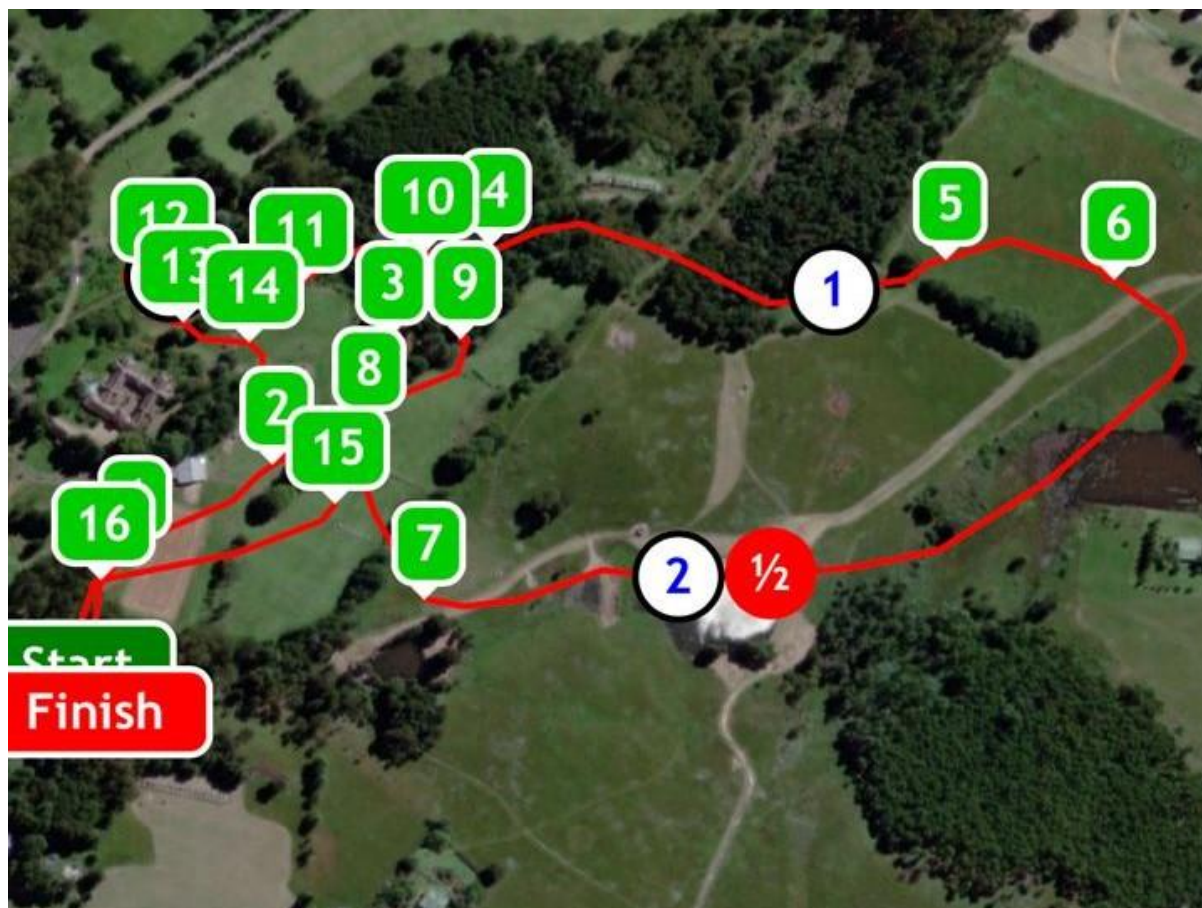

Mount Helmsley December 2022

75cm Track- Green Numbers

1	Triple Logs	9	Liverpool before Forest
2	Stone Wall	10	Box in Forest
3	Log Jump	11	Step out of Forest
4	Brush Fence	12	Brambles Slanter
5	Rolltop Downhill	13	New log at Brambles
6	Blue Box	14	Water Splash
7	A Frame uphill	15	Hay Bales
8	Floating Log	16	Brush Home