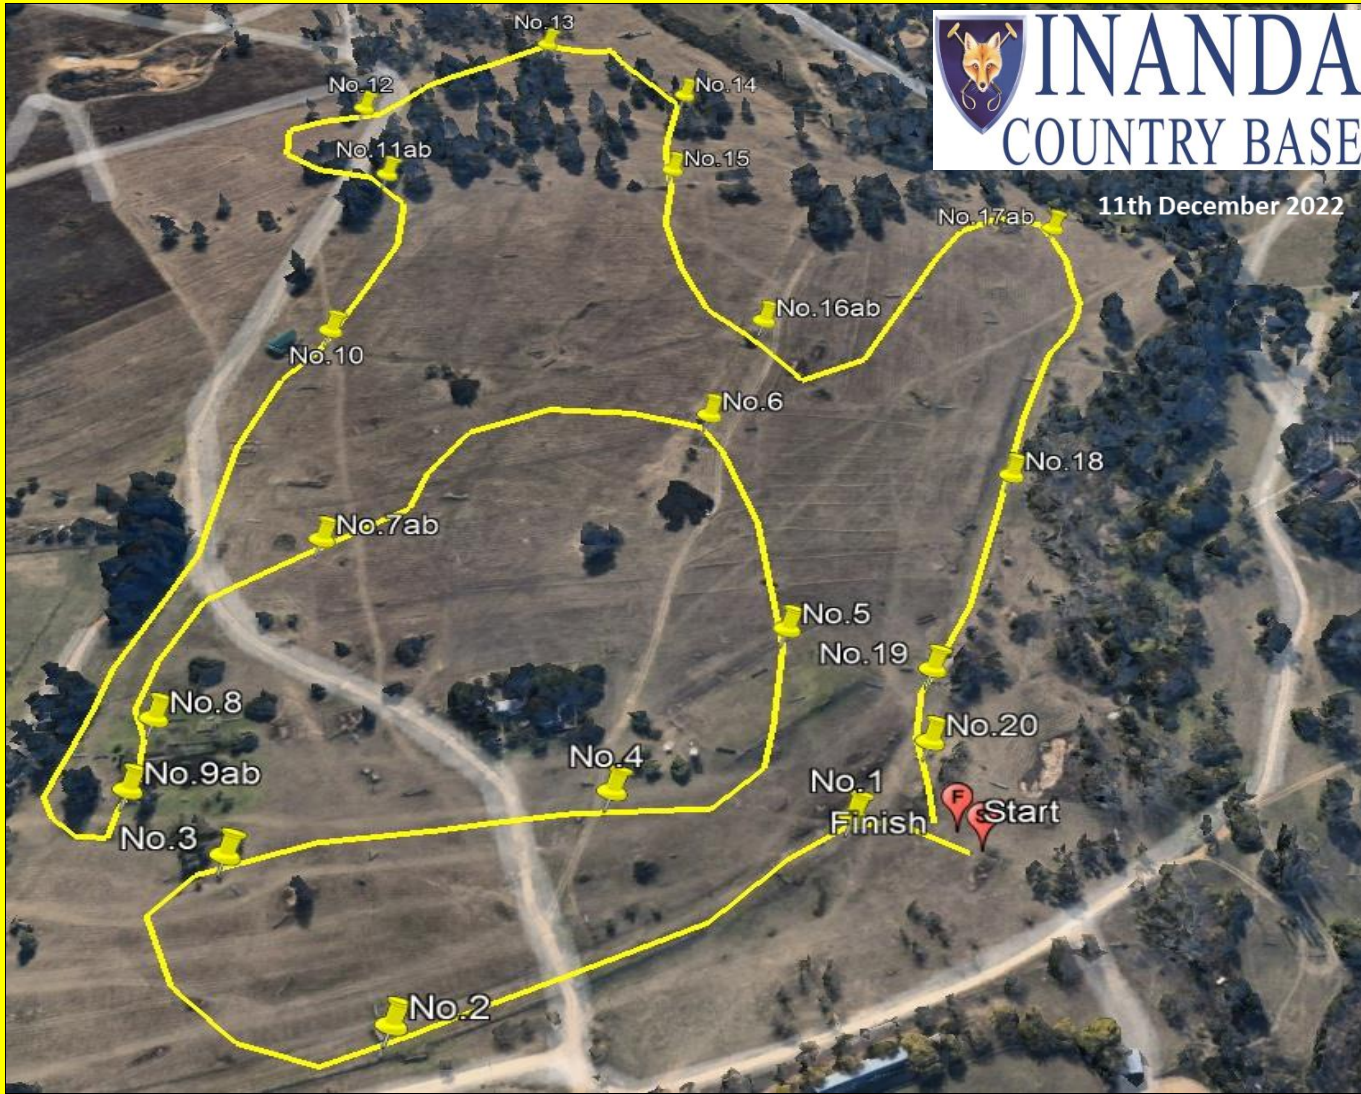

# INANDA COUNTRY BASE

11th December 2022

## One Star

Numbers: Yellow  
 Course Length: 2775m  
 Speed: 500mpm  
 Time: 5m33s

1	Triple Bar
2	Concrete Pipe
3	Giant Oxer
4	Gum Skinny
5	3* Gate
6	Sappi Table
7ab	Floating Log & Corner
8	Brush Slanter
9ab	Step to White Rails
10	Reed Ditch
11ab	Offset Rollers
12	Brush Skirt
13	Lou's Fallen Log
14	Log & Ditch
15	Grey Oxer
16ab	Slanter to Poplar Log
17ab	Drop to Slanter
18	Tim's Brush Boxes
19	Bull Frog
20	Thatch Pipes

## Ev.95

Numbers: Green  
 Course Length: 2630m  
 Speed: 475mpm  
 Time: 5m32s

1	Black & White Oxer
2	Ditch & Rail
3	Pimm's Spinney
4ab	Farrier's Skinnies
5	Roller
6	Pine Logs
7ab	Gum Stone Combo
8	Black Spread Bags
9	Swazi Arrow Head
10	Swazi Zigzag Brush
11	Table
12	Gate through Barn
13ab	Broken Bridge Brushes
14	Simon's Brush
15	Tim's Corner
16	Pine Log Ditch
17	Rasta Brush Roller
18	Loo Seat
19	Black Bags
20	Normandy Fish
21	Out of Normandy Splash
22	Final Leap