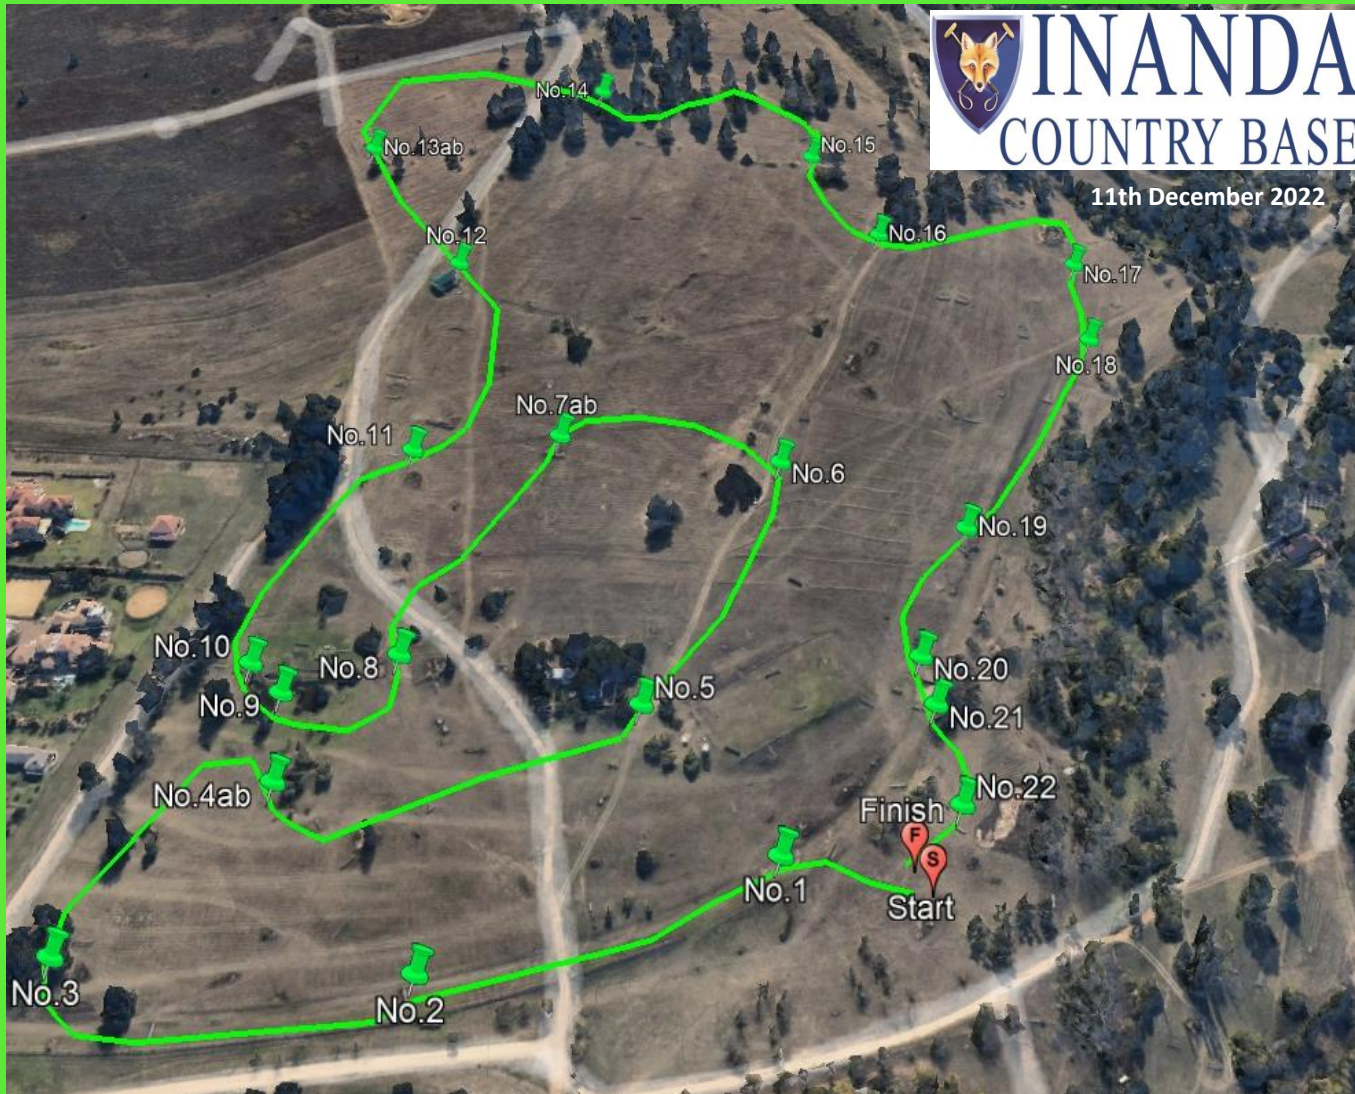

# INANDA COUNTRY BASE

11th December 2022

## One Star

Numbers: Yellow  
 Course Length: 2775m  
 Speed: 500mpm  
 Time: 5m33s

1	Triple Bar
2	Concrete Pipe
3	Giant Oxer
4	Gum Skinny
5	3* Gate
6	Sappi Table
7ab	Floating Log & Corner
8	Brush Slanter
9ab	Step to White Rails
10	Reed Ditch
11ab	Offset Rollers
12	Brush Skirt
13	Lou's Fallen Log
14	Log & Ditch
15	Grey Oxer
16ab	Slanter to Poplar Log
17ab	Drop to Slanter
18	Tim's Brush Boxes
19	Bull Frog
20	Thatch Pipes

## Ev.95

Numbers: Green  
 Course Length: 2630m  
 Speed: 475mpm  
 Time: 5m32s

1	Black & White Oxer
2	Ditch & Rail
3	Pimm's Spinney
4ab	Farrier's Skinnies
5	Roller
6	Pine Logs
7ab	Gum Stone Combo
8	Black Spread Bags
9	Swazi Arrow Head
10	Swazi Zigzag Brush
11	Table
12	Gate through Barn
13ab	Broken Bridge Brushes
14	Simon's Brush
15	Tim's Corner
16	Pine Log Ditch
17	Rasta Brush Roller
18	Loo Seat
19	Black Bags
20	Normandy Fish
21	Out of Normandy Splash
22	Final Leap