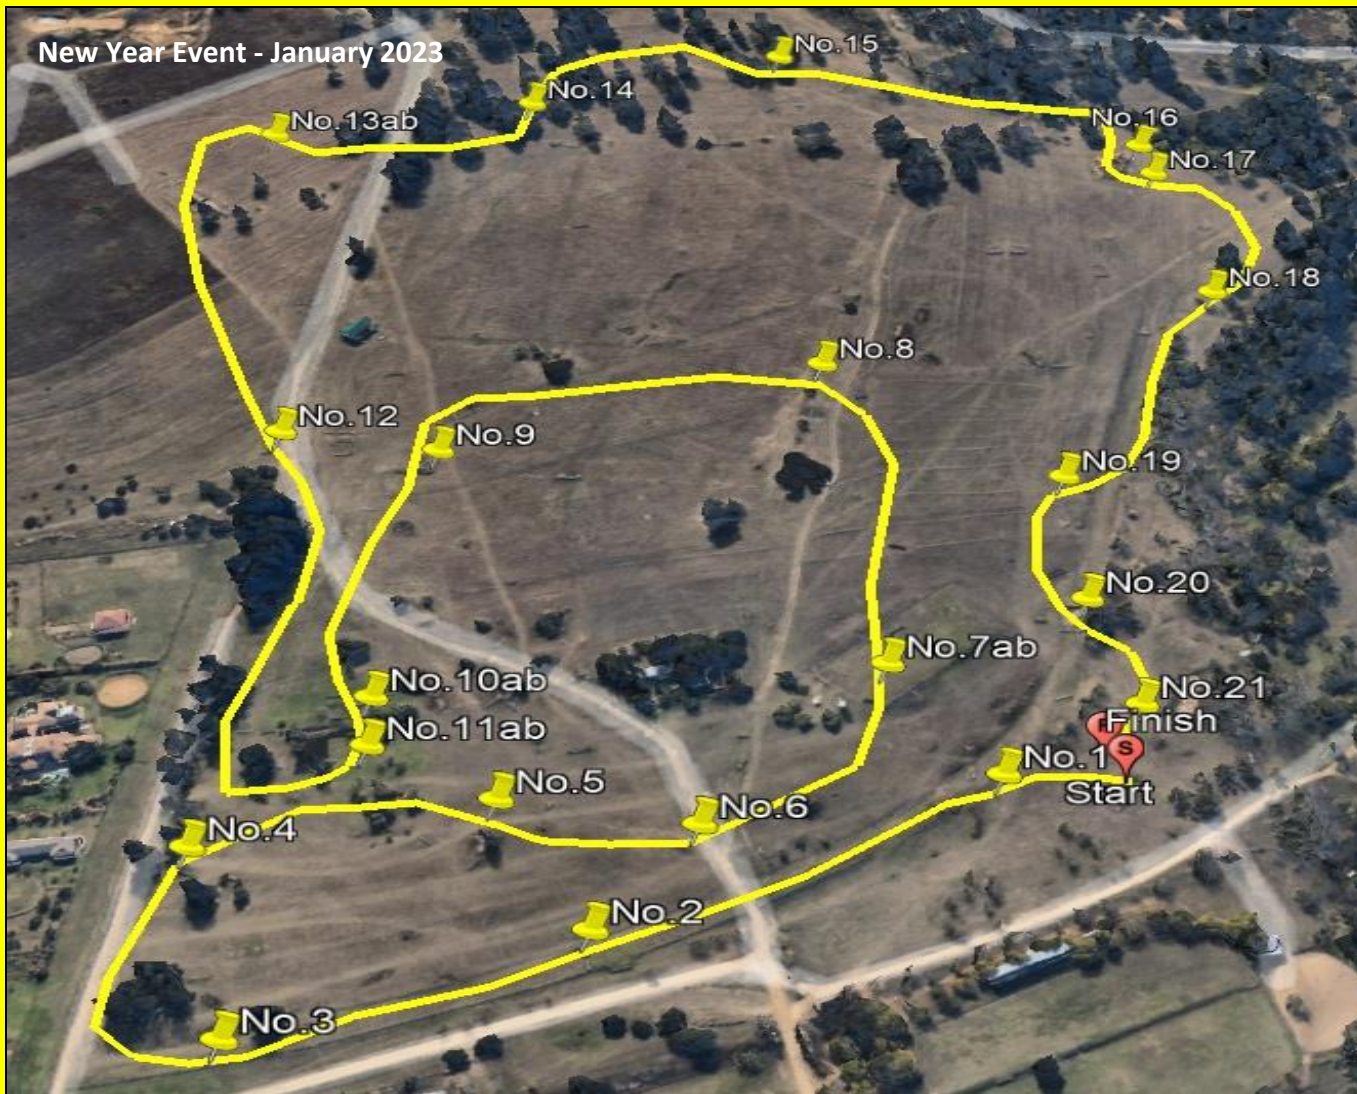

New Year Event - January 2023

One Star

Numbers: Yellow
 Course Length: 2820m
 Speed: 500mpm
 Time: 5m38s

SANESA

1	Slanter
2	Ditch & Rails
3	Saddlebrook Oxer
4	Green Netting
5	Spring's Pipes
6	Trish's Black Pipe
7ab	Off set Uprights
8	Sappi Table
9*	Big Ditch (Black flag option)
10ab	Big Steps
11ab	Step to Bullfrog
12	Ancient Corner
13ab	Triple Bar to Trekhaner
14	Big Cheese wedge
15	Tim's Brush
16	Brush Slanter
17	Off the Edge
18	Pipe Thatch
19	Skinny Brush
20	Floating Log
21	Final Oxer

New Year Event - January 2023

Ev.95

Numbers: Green
 Course Length: 2540m
 Speed: 475mpm
 Time: 5m21s

1	Black & White Oxer
2	Blue Drums
3	Pimm's Flower Box
4	Oxer
5ab	Table to Skinny
6	Sappi Gate
7ab	Stone Combo
8	Off the Road
9ab	Hippo out the Water
10	Hippo in the Bush
11	Swazi Roller
12	Andy's Ditch
13	Springs Pipes
14	Open Corner
15	Oxer
16	Gum Log 'n Ditch
17	Sawdust Upright
18	Sawdust Skinny
19	White Gate
20	Arrowhead
21	Brush Roller