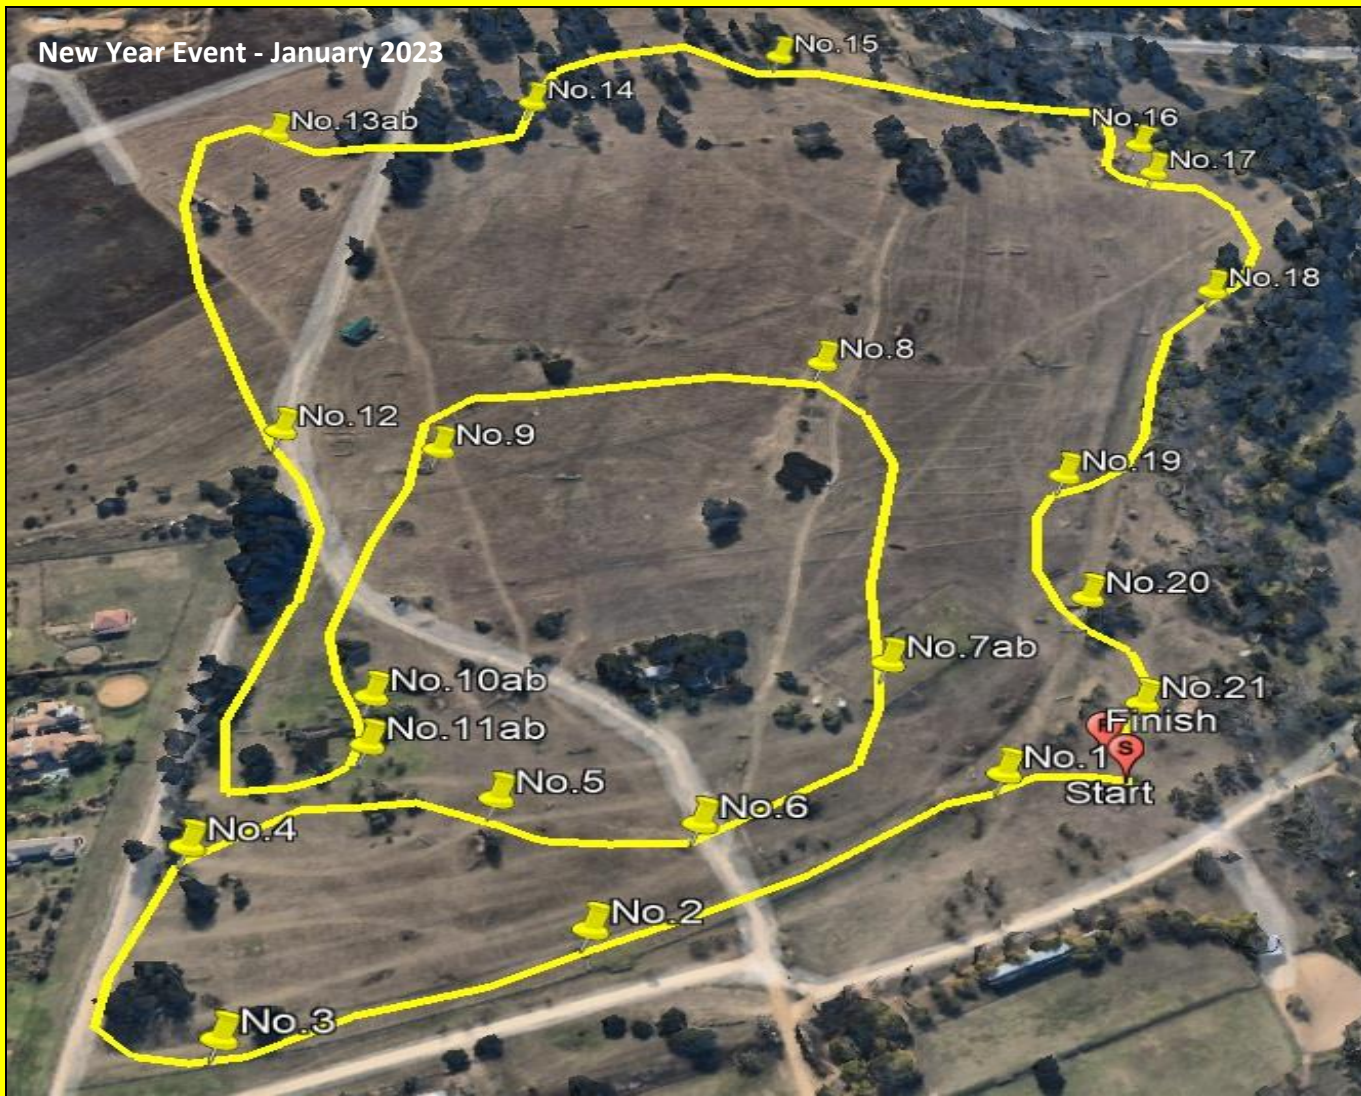

New Year Event - January 2023

One Star

Numbers: Yellow
 Course Length: 2820m
 Speed: 500mpm
 Time: 5m38s

SANESA

1	Slanter
2	Ditch & Rails
3	Saddlebrook Oxer
4	Green Netting
5	Spring's Pipes
6	Trish's Black Pipe
7ab	Off set Uprights
8	Sappi Table
9*	Big Ditch (Black flag option)
10ab	Big Steps
11ab	Step to Bullfrog
12	Ancient Corner
13ab	Triple Bar to Trekhaner
14	Big Cheese wedge
15	Tim's Brush
16	Brush Slanter
17	Off the Edge
18	Pipe Thatch
19	Skinny Brush
20	Floating Log
21	Final Oxer

New Year Event - January 2023

Ev.95

Numbers: Green
 Course Length: 2540m
 Speed: 475mpm
 Time: 5m21s

1	Black & White Oxer
2	Blue Drums
3	Pimm's Flower Box
4	Oxer
5ab	Table to Skinny
6	Sappi Gate
7ab	Stone Combo
8	Off the Road
9ab	Hippo out the Water
10	Hippo in the Bush
11	Swazi Roller
12	Andy's Ditch
13	Springs Pipes
14	Open Corner
15	Oxer
16	Gum Log 'n Ditch
17	Sawdust Upright
18	Sawdust Skinny
19	White Gate
20	Arrowhead
21	Brush Roller