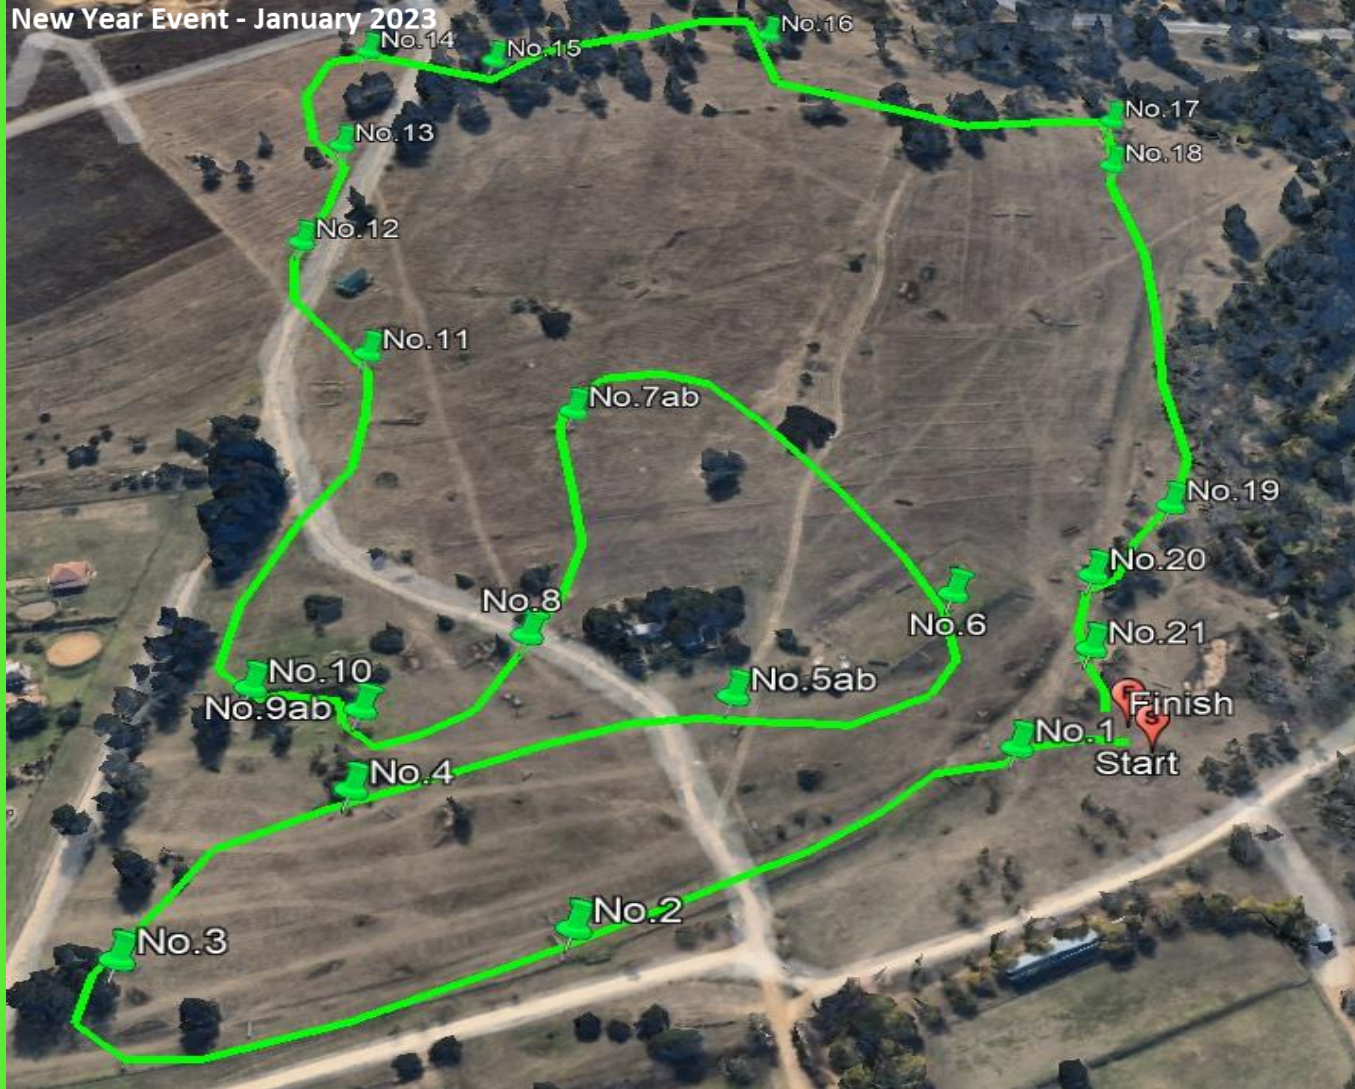

New Year Event - January 2023

One Star

Numbers: Yellow
 Course Length: 2820m
 Speed: 500mpm
 Time: 5m38s

SANESA

1	Slanter
2	Ditch & Rails
3	Saddlebrook Oxer
4	Green Netting
5	Spring's Pipes
6	Trish's Black Pipe
7ab	Off set Uprights
8	Sappi Table
9*	Big Ditch (Black flag option)
10ab	Big Steps
11ab	Step to Bullfrog
12	Ancient Corner
13ab	Triple Bar to Trekhaner
14	Big Cheese wedge
15	Tim's Brush
16	Brush Slanter
17	Off the Edge
18	Pipe Thatch
19	Skinny Brush
20	Floating Log
21	Final Oxer

New Year Event - January 2023

Ev.95

Numbers: Green
 Course Length: 2540m
 Speed: 475mpm
 Time: 5m21s

1	Black & White Oxer
2	Blue Drums
3	Pimm's Flower Box
4	Oxer
5ab	Table to Skinny
6	Sappi Gate
7ab	Stone Combo
8	Off the Road
9ab	Hippo out the Water
10	Hippo in the Bush
11	Swazi Roller
12	Andy's Ditch
13	Springs Pipes
14	Open Corner
15	Oxer
16	Gum Log 'n Ditch
17	Sawdust Upright
18	Sawdust Skinny
19	White Gate
20	Arrowhead
21	Brush Roller