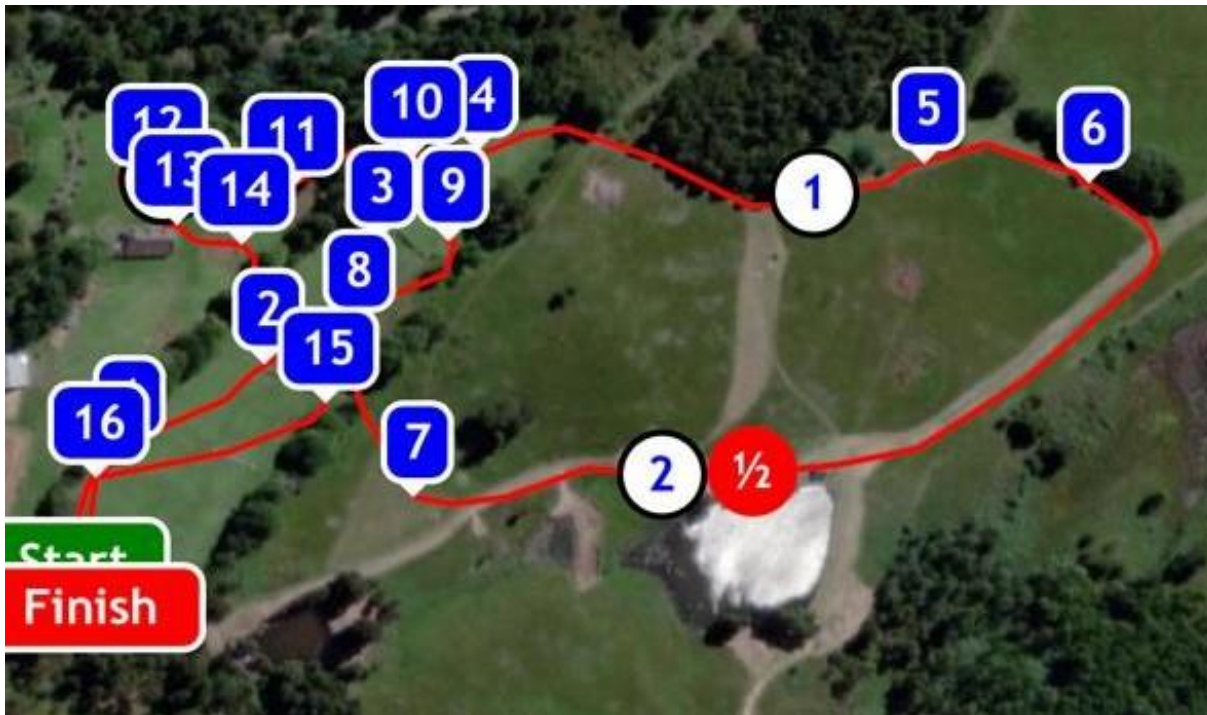

**Mount Helmsley**  
**25 & 26 March 2023**

**75cm Track**

White on Blue

1	Triple Logs	9	Liverpool before Forest
2	Stone Wall	10	Box in Forest
3	Log Jump	11	Step up out of Forest
4	Brush Fence	12	Brambles Slanter
5	Rolltop Downhill	13	New Log @ Brambles
6	Blue Box	14	Water Splash
7	A Frame Uphill	15	Hay Bales
8	Floating Log	16	Brush Home

Distance: 1676m

Optimum Time: 3min 49secs

Speed: 440m/min

Maximum Time: 7min 37secs