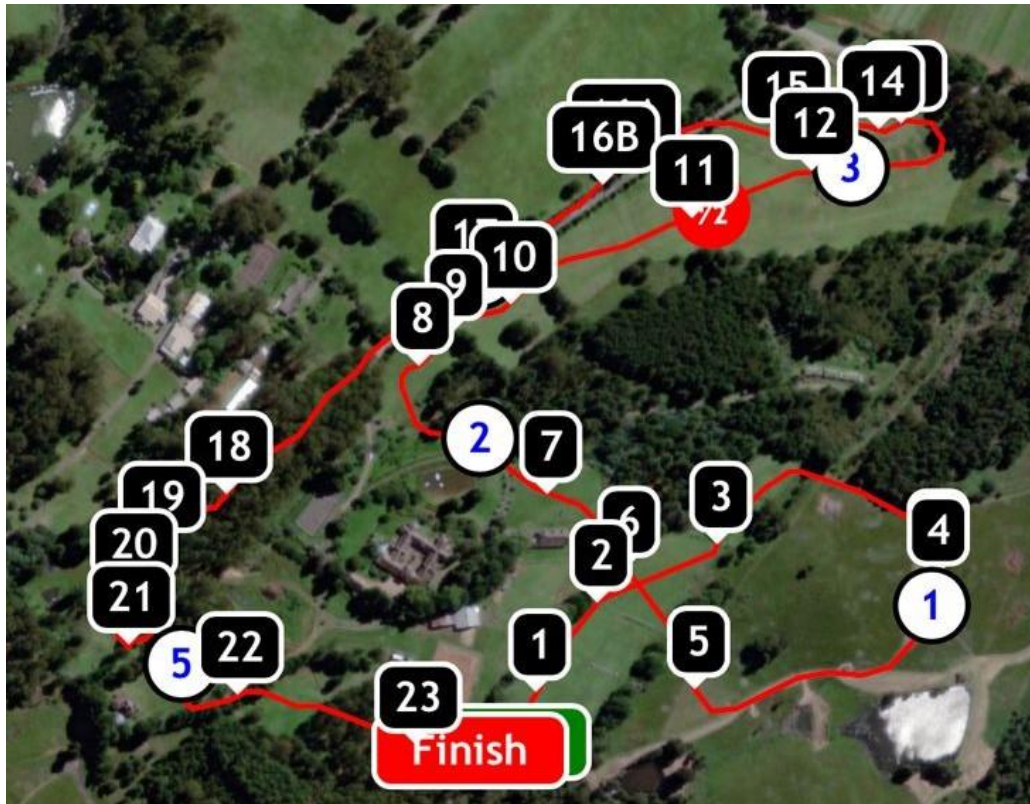

**Mount Helmsley**  
**25 & 26 March 2023**

**95cm Track**

White on Black

Distance: 2625m	Optimum Time: 5min 32secs
Speed: 475m/min	Maximum Time: 11min 04secs

1	Triple Brush	13	Log before Water
2	Stone Wall	14	Into Water
3	Double Brush	15	Liverpool
4	Blue Box	16a	First T
5	Box by Bullshead	16b	Second T
6	Table by Forest Line	17	Log before Forest
7	Brush at Brambles	18	Stone Wall in Forest
8	Curved Log	19	Jump out of Forest
9	Oxer Under Trees	20	Jump Up
10	Drop	21	Box at Rose Cottage
11	Table Top Oxer	22	Broken Bridge
12	Log next to Pallisade	23	Brush Home