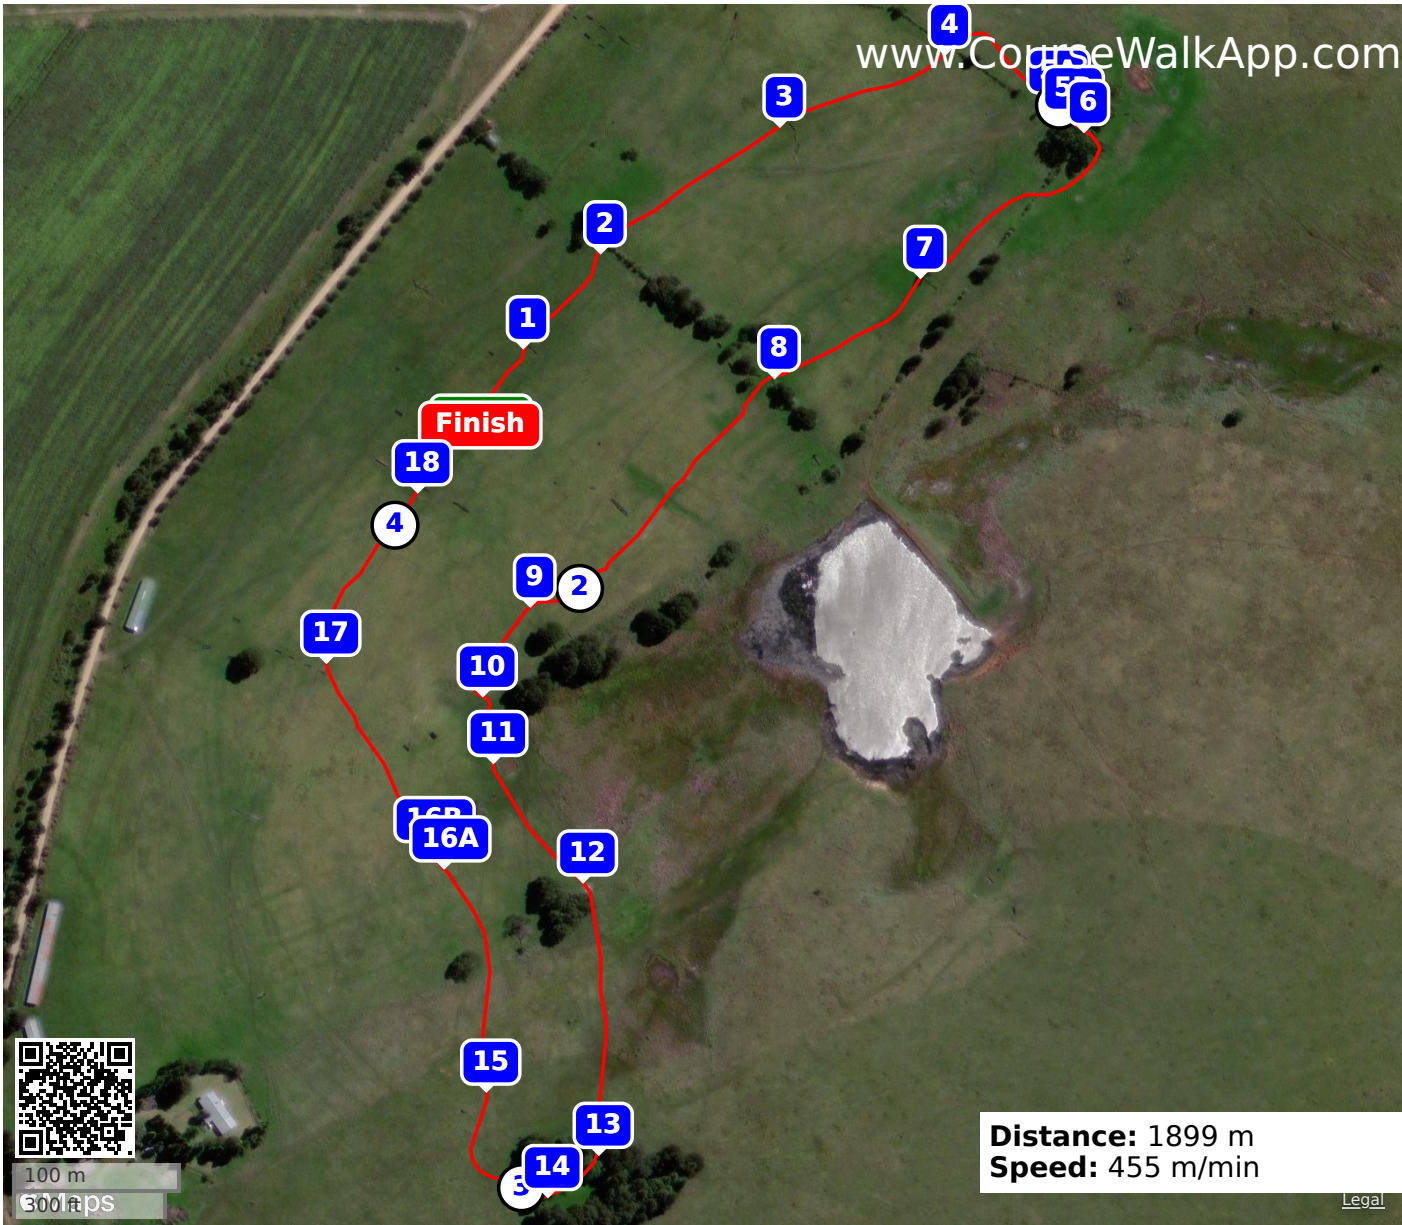

Oaksprings (ID: 33959) - 85cm- Black on Blue

- 1** Brush
- 2** Hedge Log
- 3** Burnt Log
- 4** Shield
- 5A** Jump Up
- 5B** Jump Down
- 6** Blue House
- 7** Ditch Upright
- 8** Log
- 9** Brush Upright
- 10** Water In
- 11** Wine Barrels
- 12** White Roller
- 13** Upright in Tree Line
- 14** Corner
- 15** A-Frame
- 16A** Orange Roller
- 16B** Orange Roller
- 17** Book
- 18** Stoners Paradise

Distance: 1899 m
Speed: 455 m/min