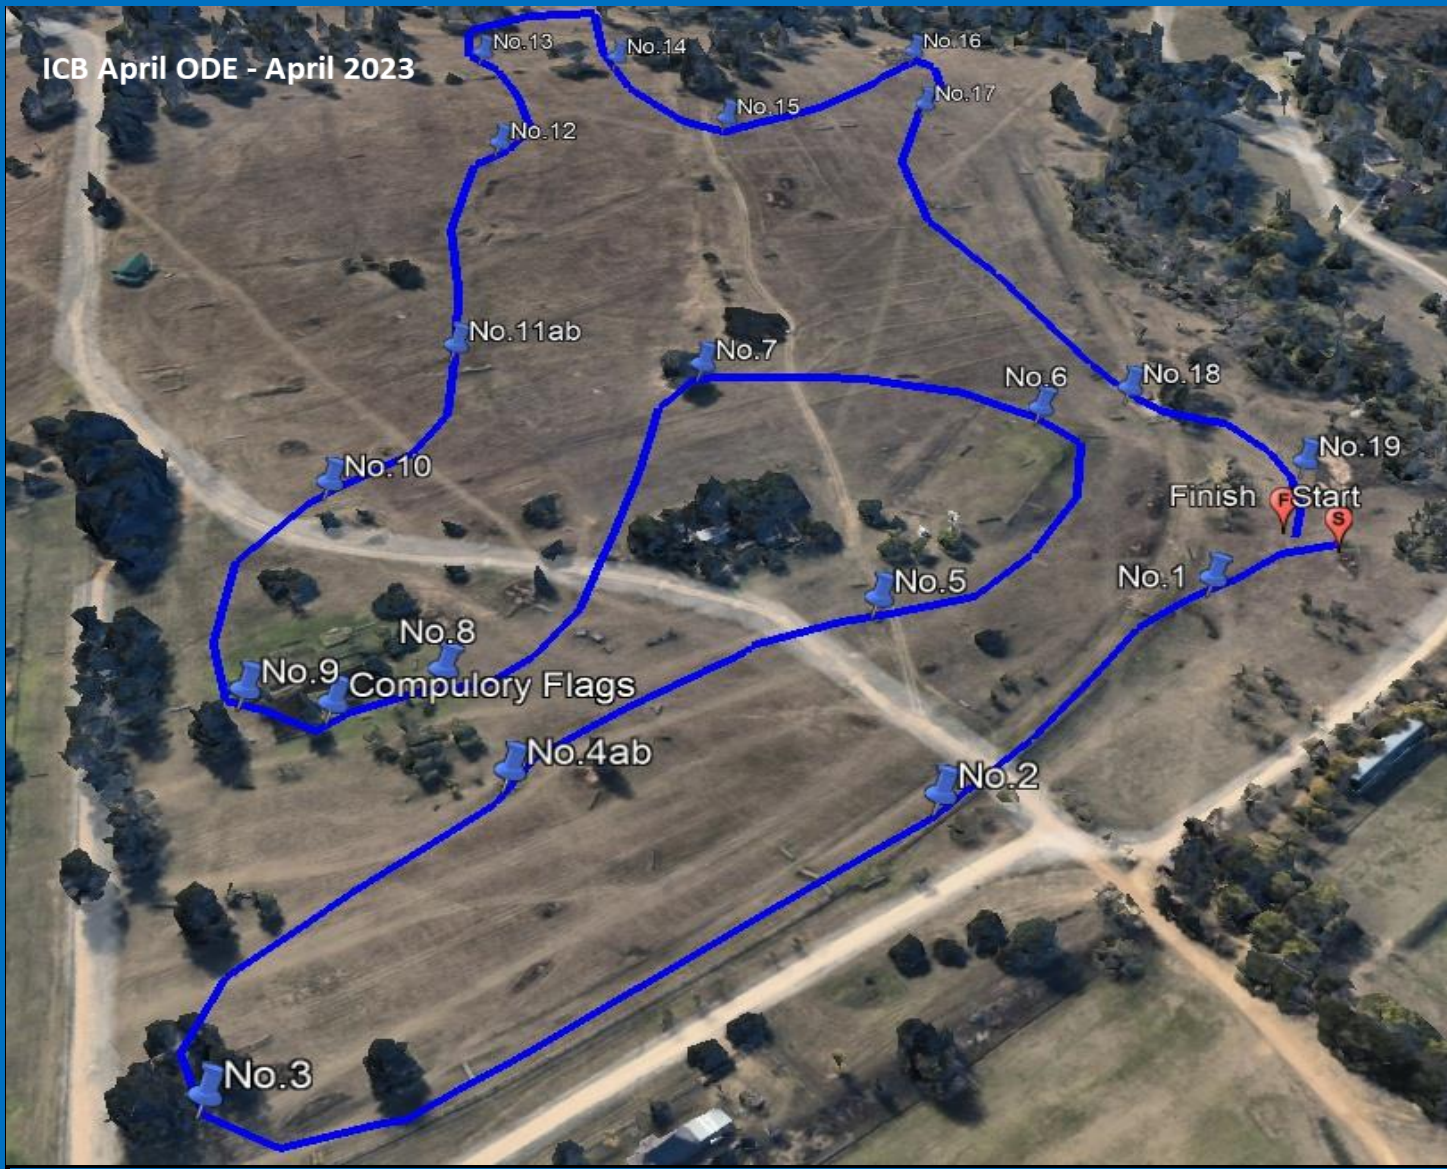

ICB April ODE - April 2023

**One Star**

Numbers: Yellow  
 Course Length: 2955m  
 Speed: 500mpm  
 Time: 5m55s

1	Tim's Brush Boxes
2	Concrete Roller
3	Compost Oxer
4ab	Farriers Complex
5	Trish's Pipe
6	Thatch Corner
7	Big Table
8ab	Upright to Corner
9	Brush Slanter
10ab	Step to Pine Island
11	Upright to Corner
12	Ditch
13ab	Off-set Oxers
14	Frangible Oxer
15ab	Slanter to Pop Log
16ab	Pine to Drop
17	Brush Skinny
18	Normandy Splash
19	Final Oxer

ICB April ODE - April 2023

**Ev.95**

Numbers: Green  
 Course Length: 2750m  
 Speed: 475mpm  
 Time: 5m47s

1	Slanter
2	Ditch & Rails
3	Pimm's Hippo
4	Triple Bar
5ab	Oxer to Arrowhead
6	Brush
7ab	Upright to Oxer
8	Pine Log
9	Swazi Roller
10	Mini Cheese
11ab	Offset Pipes
12	Brush Skirt
13	Lou's Log
14	Big Ditch
15	Roller
16	Slanter @ Rasta
17	L-Brush Below
18	White Gate
19	Brush House
20	Triple Bar

ICB April ODE - April 2023

**Ev.85**

Numbers: Blue  
 Course Length: 2350m  
 Speed: 455mpm  
 Time: 5m10s

1	Log Stack
2	Roller Brush
3	Pimm's Gum Log
4ab	Oxer to Hippo
5	Skinny
6	Long Logs
7	In the Trees
8	Poplar Logstack
	Compulsory Flags @ water
9	Floating Log
10	Swazi Box
11ab	Ditch to Slanter
12	Mini Cheese
13	Trekhaier
14	Pine Log
15	Compost Leap
16	Rasta Gate
17	Well Below
18	Into Normandy
19	Final Oxer

ICB April ODE - April 2023

Ev.75

Numbers: Red  
Course Length: 2000m  
Speed: 440mpm  
Time: 4m33s

1	Pine Log
2	Swazi Box
3	Brush
4	Pine
5	Long Logs
6	Zig-zag Brush
7ab	Upright to Pine
8	Hunt Stack
9	Another Hunt Stack
10	Baby Corner
11ab	Ditch to Upright
12	Oxer
13	Ancient Log
14	Gate
15	Gum Oxer Compulsory Flag
16	Final Leap