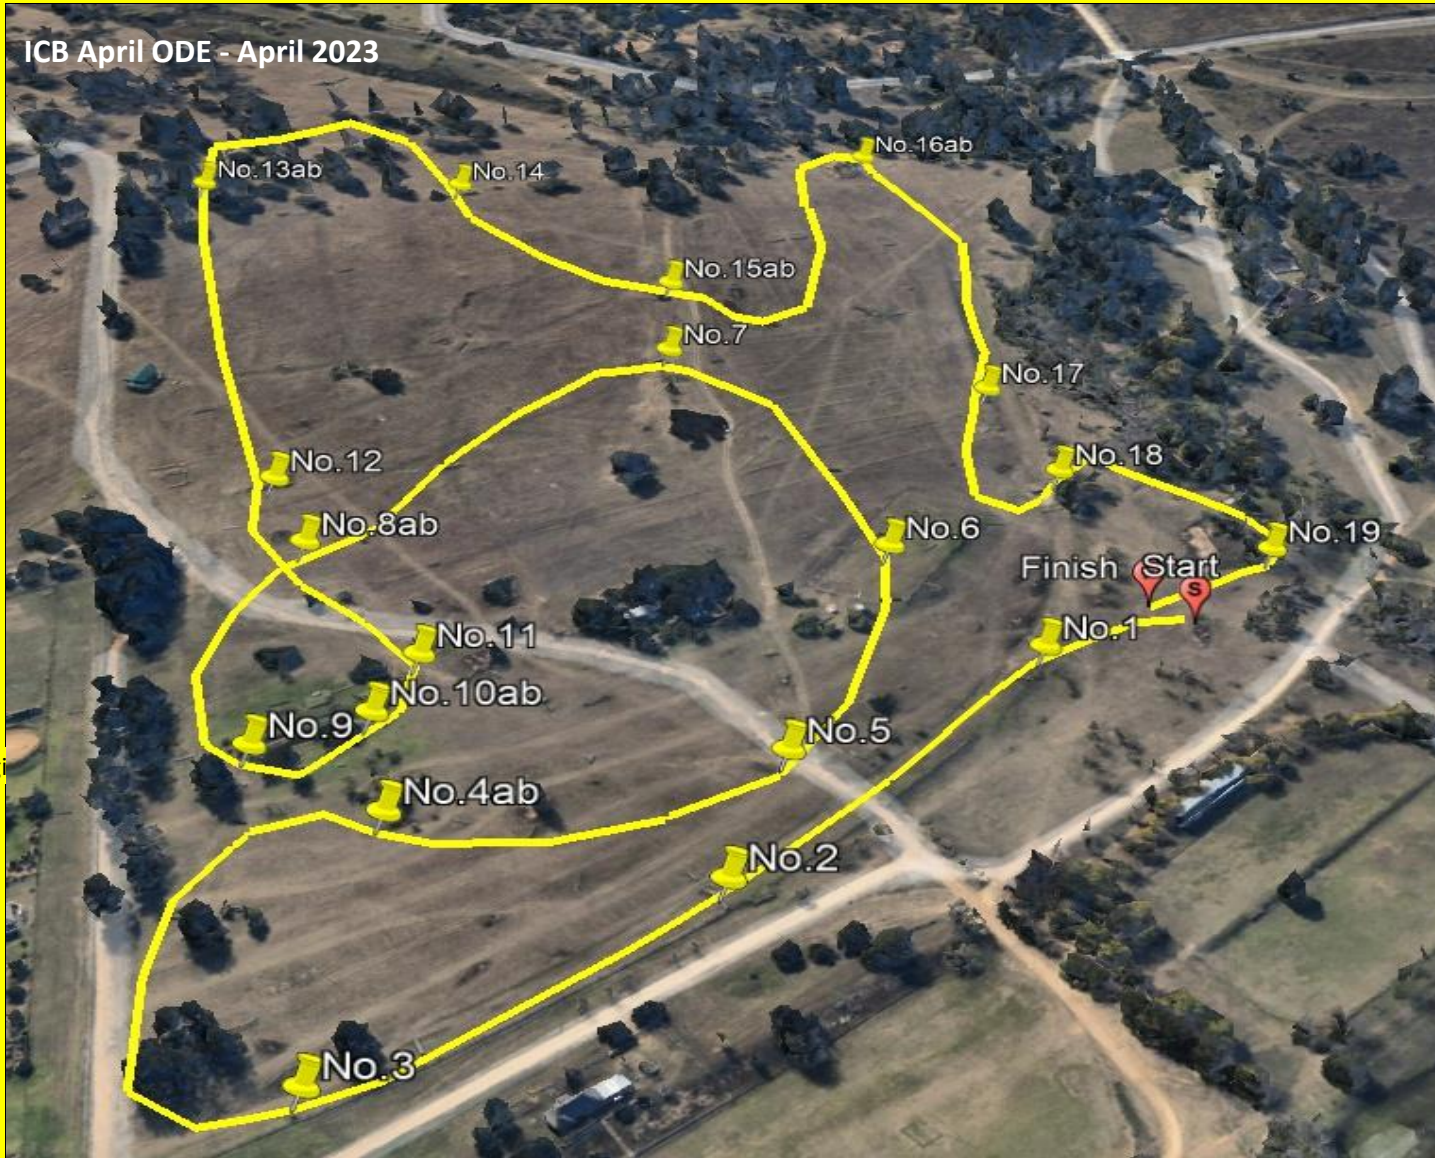

ICB April ODE - April 2023

**One Star**

Numbers: Yellow  
 Course Length: 2955m  
 Speed: 500mpm  
 Time: 5m55s

1	Tim's Brush Boxes
2	Concrete Roller
3	Compost Oxer
4ab	Farriers Complex
5	Trish's Pipe
6	Thatch Corner
7	Big Table
8ab	Upright to Corner
9	Brush Slanter
10ab	Step to Pine Island
11	Upright to Corner
12	Ditch
13ab	Off-set Oxers
14	Frangible Oxer
15ab	Slanter to Pop Log
16ab	Pine to Drop
17	Brush Skinny
18	Normandy Splash
19	Final Oxer

ICB April ODE - April 2023

**Ev.95**

Numbers: Green  
 Course Length: 2750m  
 Speed: 475mpm  
 Time: 5m47s

1	Slanter
2	Ditch & Rails
3	Pimm's Hippo
4	Triple Bar
5ab	Oxer to Arrowhead
6	Brush
7ab	Upright to Oxer
8	Pine Log
9	Swazi Roller
10	Mini Cheese
11ab	Offset Pipes
12	Brush Skirt
13	Lou's Log
14	Big Ditch
15	Roller
16	Slanter @ Rasta
17	L-Brush Below
18	White Gate
19	Brush House
20	Triple Bar

ICB April ODE - April 2023

**Ev.85**

Numbers: Blue  
 Course Length: 2350m  
 Speed: 455mpm  
 Time: 5m10s

1	Log Stack
2	Roller Brush
3	Pimm's Gum Log
4ab	Oxer to Hippo
5	Skinny
6	Long Logs
7	In the Trees
8	Poplar Logstack
	Compulsory Flags @ water
9	Floating Log
10	Swazi Box
11ab	Ditch to Slanter
12	Mini Cheese
13	Trekhaier
14	Pine Log
15	Compost Leap
16	Rasta Gate
17	Well Below
18	Into Normandy
19	Final Oxer

ICB April ODE - April 2023

Ev.75

Numbers: Red  
Course Length: 2000m  
Speed: 440mpm  
Time: 4m33s

1	Pine Log
2	Swazi Box
3	Brush
4	Pine
5	Long Logs
6	Zig-zag Brush
7ab	Upright to Pine
8	Hunt Stack
9	Another Hunt Stack
10	Baby Corner
11ab	Ditch to Upright
12	Oxer
13	Ancient Log
14	Gate
15	Gum Oxer Compulsory Flag
16	Final Leap