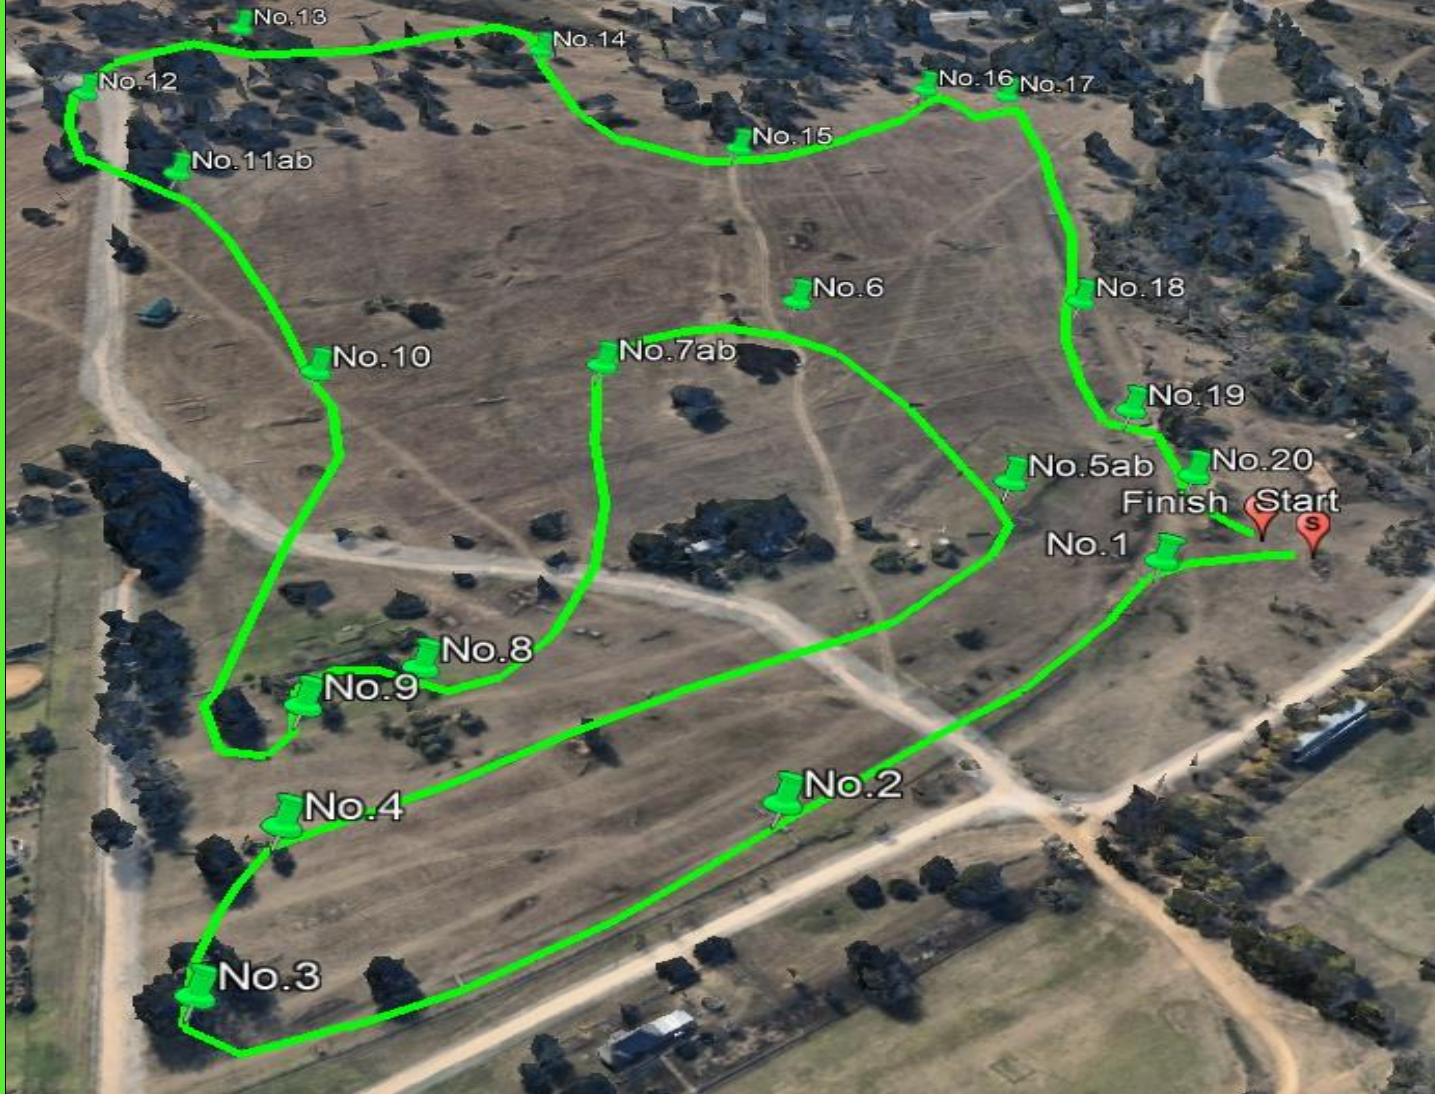

ICB April ODE - April 2023

**One Star**

Numbers: Yellow  
 Course Length: 2955m  
 Speed: 500mpm  
 Time: 5m55s

1	Tim's Brush Boxes
2	Concrete Roller
3	Compost Oxer
4ab	Farriers Complex
5	Trish's Pipe
6	Thatch Corner
7	Big Table
8ab	Upright to Corner
9	Brush Slanter
10ab	Step to Pine Island
11	Upright to Corner
12	Ditch
13ab	Off-set Oxers
14	Frangible Oxer
15ab	Slanter to Pop Log
16ab	Pine to Drop
17	Brush Skinny
18	Normandy Splash
19	Final Oxer

ICB April ODE - April 2023

**Ev.95**

Numbers: Green  
 Course Length: 2750m  
 Speed: 475mpm  
 Time: 5m47s

1	Slanter
2	Ditch & Rails
3	Pimm's Hippo
4	Triple Bar
5ab	Oxer to Arrowhead
6	Brush
7ab	Upright to Oxer
8	Pine Log
9	Swazi Roller
10	Mini Cheese
11ab	Offset Pipes
12	Brush Skirt
13	Lou's Log
14	Big Ditch
15	Roller
16	Slanter @ Rasta
17	L-Brush Below
18	White Gate
19	Brush House
20	Triple Bar

ICB April ODE - April 2023

**Ev.85**

Numbers: Blue  
 Course Length: 2350m  
 Speed: 455mpm  
 Time: 5m10s

1	Log Stack
2	Roller Brush
3	Pimm's Gum Log
4ab	Oxer to Hippo
5	Skinny
6	Long Logs
7	In the Trees
8	Poplar Logstack
	Compulsory Flags @ water
9	Floating Log
10	Swazi Box
11ab	Ditch to Slanter
12	Mini Cheese
13	Trekhaier
14	Pine Log
15	Compost Leap
16	Rasta Gate
17	Well Below
18	Into Normandy
19	Final Oxer

ICB April ODE - April 2023

Ev.75

Numbers: Red  
Course Length: 2000m  
Speed: 440mpm  
Time: 4m33s

1	Pine Log
2	Swazi Box
3	Brush
4	Pine
5	Long Logs
6	Zig-zag Brush
7ab	Upright to Pine
8	Hunt Stack
9	Another Hunt Stack
10	Baby Corner
11ab	Ditch to Upright
12	Oxer
13	Ancient Log
14	Gate
15	Gum Oxer Compulsory Flag
16	Final Leap