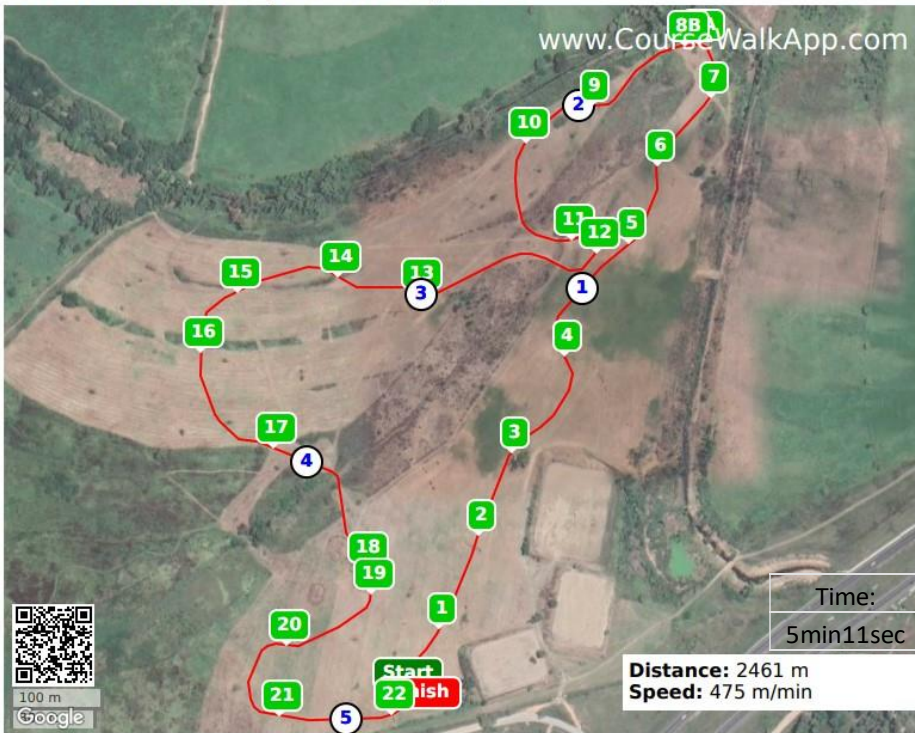

NFEP Sunlands (ID: 34971) - 95

- 1 Logs
- 2 Broken logs
- 3 Log brush
- 4 Logs
- 5 Log and tyres
- 6 Houses
- 7 Roll top
- 8A Log A
- 8B Log B
- 9 Log and ditch
- 10 U Log
- 11 Green log
- 12 Arrowhead
- 13 Ditch and brush
- 14 Corner
- 15 Slanter
- 16 Log thatch
- 17 Table
- 18 A frame before water
- 19 Log after water
- 20 Roll top
- 21 Old log
- 22 Log pile last jump