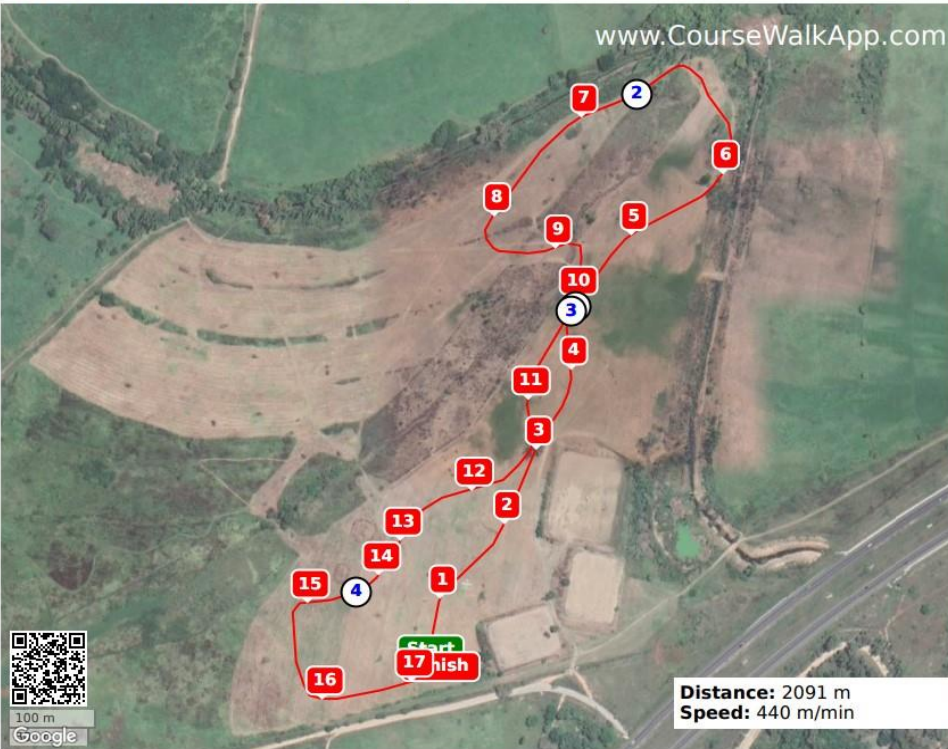

Thank you to Claudia Vrettas for hosting our Dressage and Show Jumping phases  
 at Sunlands Farm  
 No.24 Gallop Lane, Sun Valley

**NFEP Sunlands (ID: 34968) - 65**

- 1 Poles
- 2 Log with tyre wings
- 3 Log brush
- 4 Logs
- 5 Slanter
- 6 Tyres & log
- 7 Poplar log
- 8 Brush
- 9 Slanter
- 10 Table
- 11 Log before water
- 12 Thatch
- 13 Logs
- 14 Poles spread
- 15 Log brush

Distance: 1647 m  
 Speed: 420 m/min

Time:  
 3min55sec

**NFEP Sunlands (ID: 34969) - 75**

- ① Logs
- ② Tyres
- ③ Log brush
- ④ Logs
- ⑤ Log ditch
- ⑥ Tyres
- ⑦ Poplar log
- ⑧ Hume pipe
- ⑨ Log
- ⑩ Brush
- ⑪ Logs
- ⑫ Slanter
- ⑬ Log before water
- ⑭ Log out of water
- ⑮ Roll top
- ⑯ Poles
- ⑰ Log brush