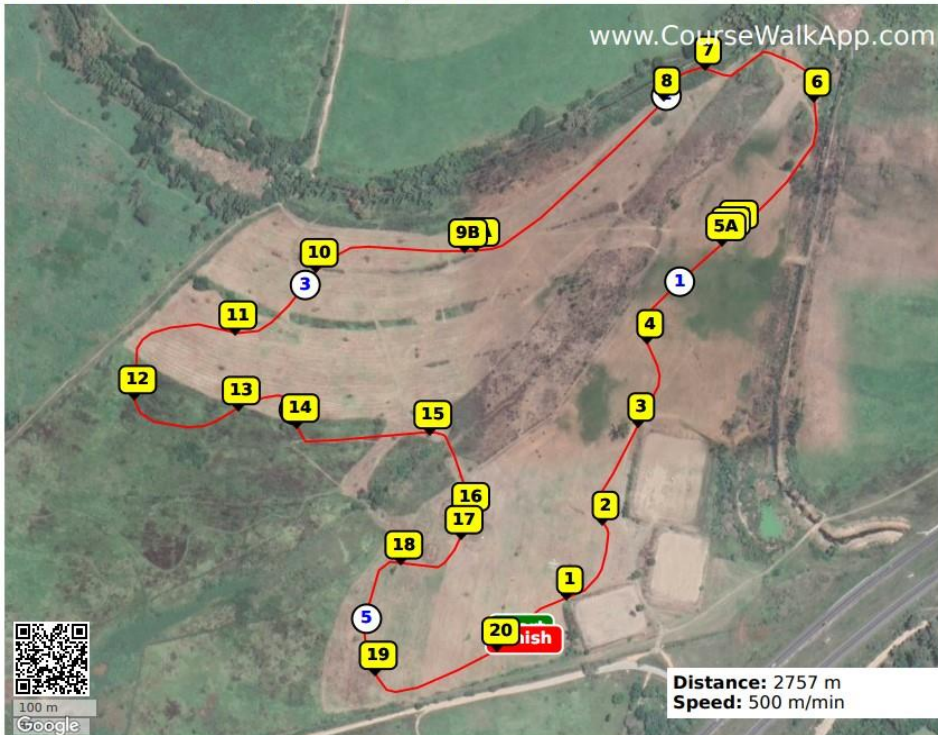

NFEP Sunlands (ID: 34972) - One Star

- 1 Oxer
- 2 Roller
- 3 Roller
- 4 House
- 5A Green box
- 5B Ditch
- 5C Another green box
- 6 Table
- 7 White logs
- 8 U Log
- 9A Offset brush
- 9B Offset brush
- 10 Triple bar
- 11 Logs
- 12 Trakhener
- 13 Roll top
- 14 Corner
- 15 Brush
- 16 Fishes
- 17 Croc
- 18 House
- 19 Roller
- 20 Last A

Time:
5min31sec