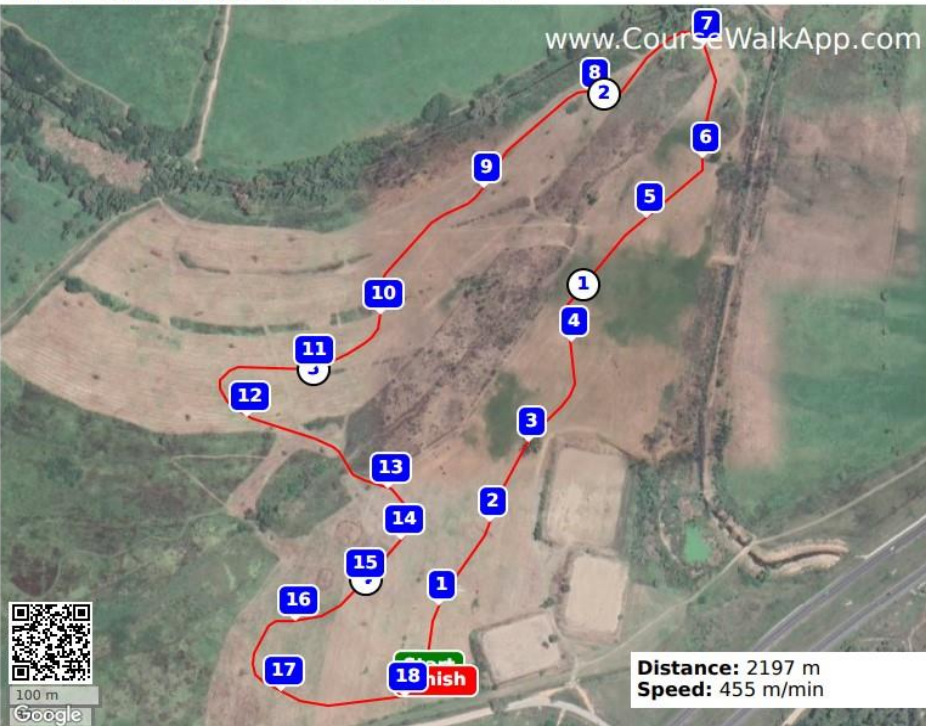

NFEP Sunlands (ID: 34970) - 85

- ① Logs
- ② Tyres
- ③ Log brush
- ④ Logs
- ⑤ Big log
- ⑥ Log and tyres
- ⑦ Big old log
- ⑧ Slanter
- ⑨ Hume pipe
- ⑩ Dead log
- ⑪ Oxer
- ⑫ Fan poles
- ⑬ Oxer
- ⑭ A before water
- ⑮ A out of water
- ⑯ House
- ⑰ Logs
- ⑱ Log brush

Time:
4min50sec